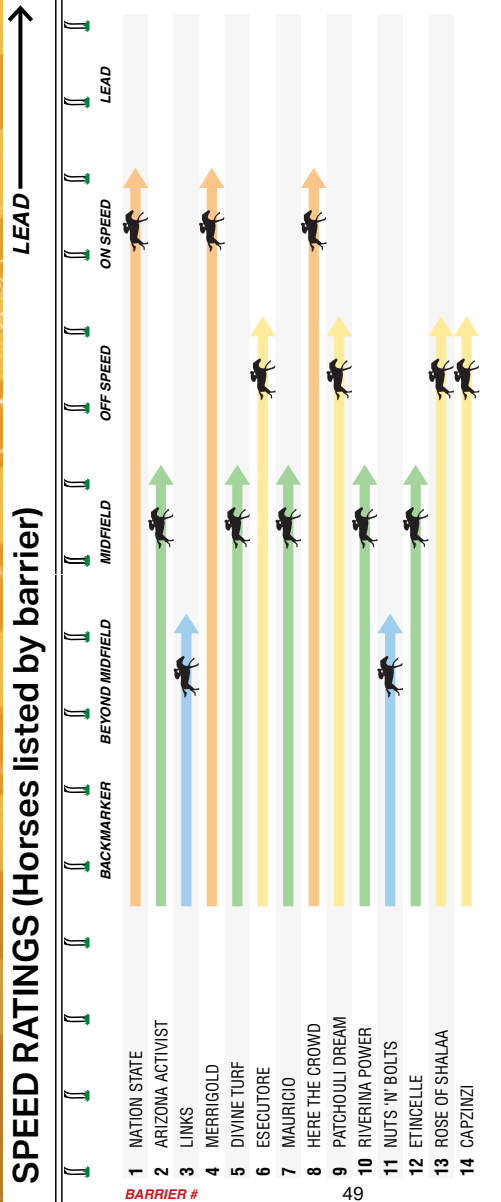

SPEED RATINGS (Horses listed by barrier)