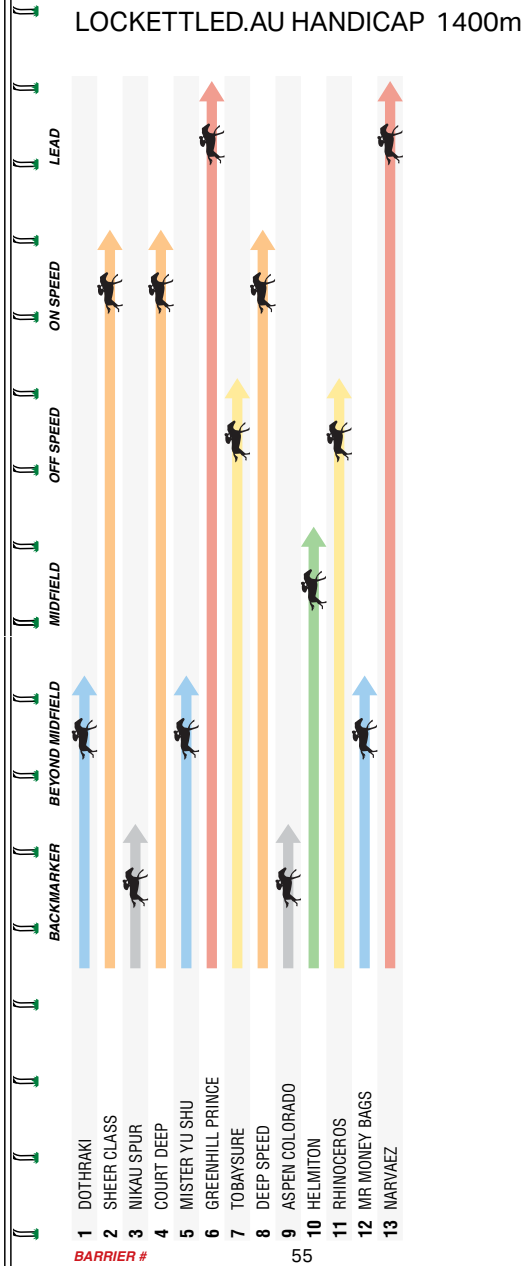

# LockettLED

Make Your Next Event a  
**SPECIAL EVENT !**

**LED CROWD  
CONTROL BARRIER**

**lockettled.au**

7:00PM

**Ladbrokes** HILLSIDE  
PARK

8

MELBOURNE 8