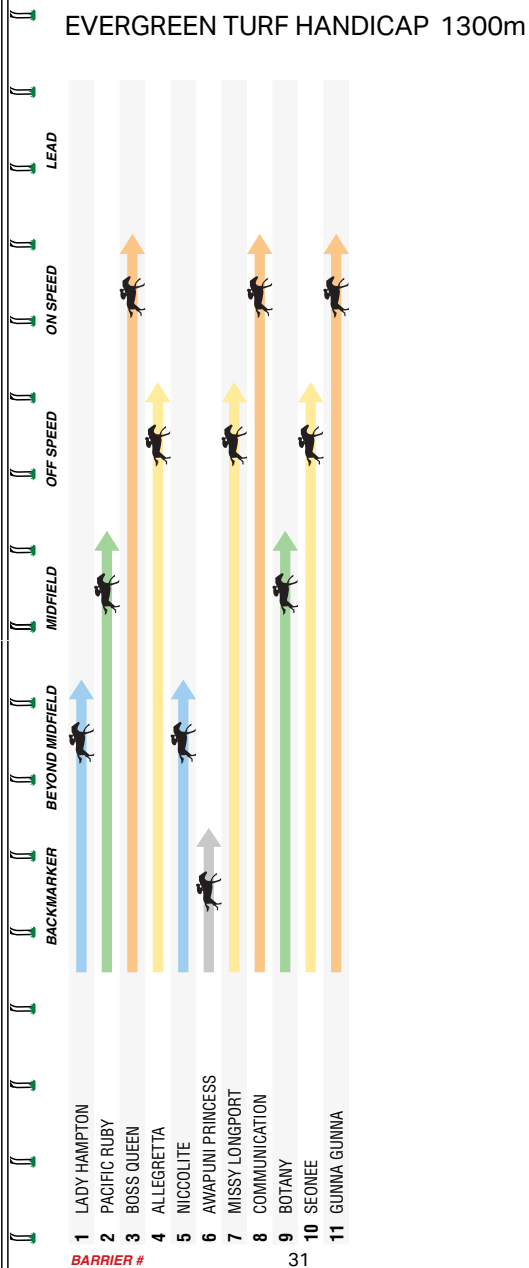

THE
PENINSULA
PICNIC

MORNINGTON
R. C.

THE TEMPER TRAP
JOSH PYKE **TIA GOSTELOW**

QUEEN OF HEARTS MARIACHI • TAHLS

MONTALTO • DOC MORNINGTON

PARINGA ESTATE • T'GALLANT • LORIDA

RED GUM BBQ • BASS AND FLINDERS • JIMMYRUM

THE ROCKS MORNINGTON • ST ANDREWS BEACH BREWERY

A food, wine and music gathering

SATURDAY 25 MARCH

T'GALLANT

MATILDA BAY
EST. 1983

SPEED RATINGS (Horses listed by barrier)