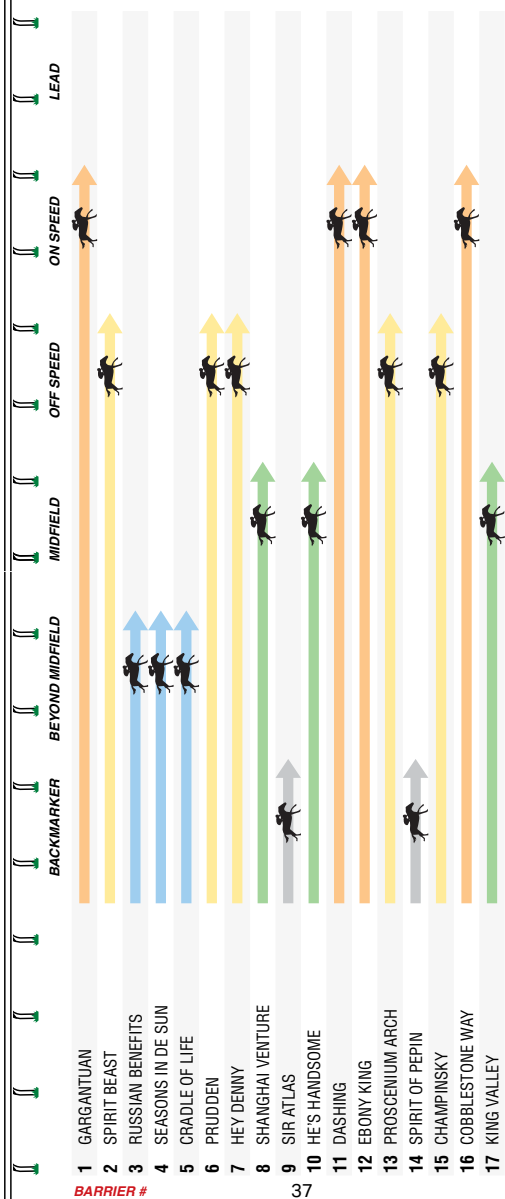

11 COMMUNICATION Rtg 65

Adrian Corboy (Wangaratta 1)

3yo b f Akeed Mofeed (GB)-Lillian (Brief Truce (USA)) BREEDER Mr A Corboy OWNERS Mrs K Corboy, Mrs J Love, M J Jones & Mrs E K Jones NAVY BLUE, LIME GREEN MALTESE CROSS OUTLINE

(d) 5 Starts 2-1-1 $37,900

TECHFORM 92

8-9	BRTS	Fri 7Oct22	1000 Syn MDN-SW	T J Hope (4)	55	$6.50	1-Sojustkoby 57	14.1L	1:00.03	
3-14	WANG	Thu 1Dec22	1000 G3 MDN-SW	T J Hope (1)	56	$41	1-Commands Success 58	2.7L	57.19	
2-8	COR	Mon 19Dec22	1000 G4 F&M MDN-SW	R Beattie (1)	56.5	$2.45f	1-Miss Mouse 56	0.8L	57.42	
1-8	ALB	Tue 10Jan23	1175 G4 F&M CL1	J B Stanley(a) (5)	55(53.5)	$6.50	2-Shalook 57.5	1.8L	1:10.46	Rtg 50
1-12	WANG	Thu 19Jan23	1300 G4 BM58	J B Stanley(a) (8)	58(55)	$6	2-Set To Go Well 56	1.3L	1:19.16	Rtg 61

Sat outside the pace and shot clear over the final stages to win 1.8L at Albury F&M C11 over 1175m. Led and kicked clear for nice win 1.3L at Wangaratta BM58 over 1300m.

LOCKETTLED.AU HANDICAP 1300m

5

SPEED RATINGS (Horses listed by barrier)