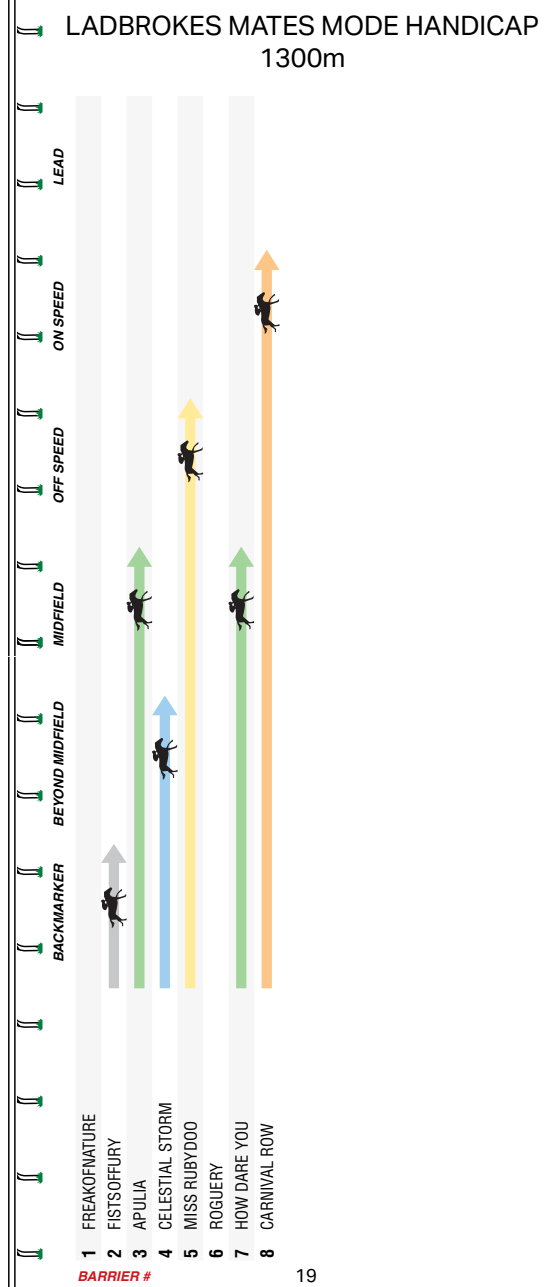

LADBROKES MATES MODE HANDICAP
1300m

2