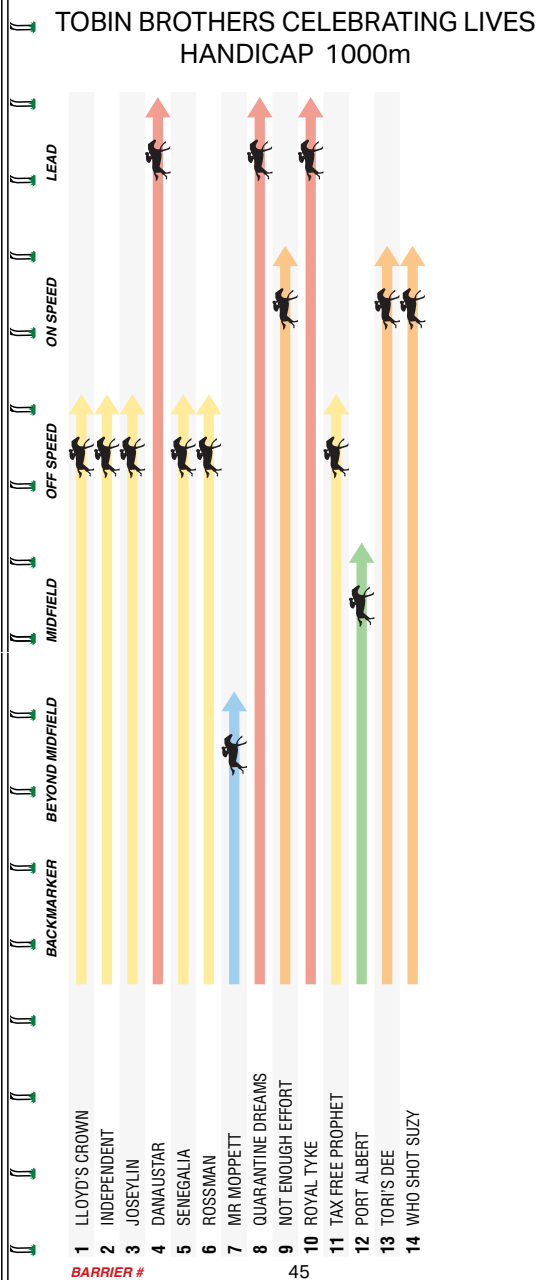

SPEED RATINGS (Horses listed by barrier)

LEAD