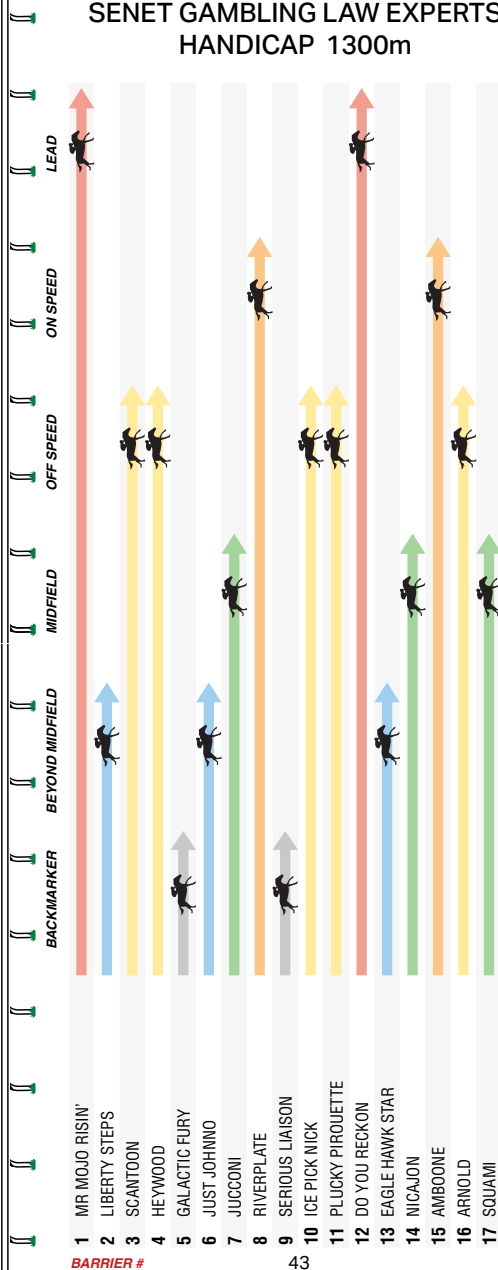

Lee & Shannon Hope (Seymour)
6yo b m Deep Impact (JPN)-Kitten Kaboodle (USA) (Kitten's Joy (USA)) **BREEDER** Paca Paca Farm **OWNERS** Goldin Farms (Mgr: P Sutong) **WHITE, OLD GOLD SEAMS AND GOLDIN FARM LOGO, STRIPED SLEEVES, HOOPED CAP**

(w) 14 Starts 2-2-0 $100,325 **TECHFORM 81**

1-5	CRANN	Fri 29Oct21	1600 S7	CL1	L Currie (5)	57.5	$1.35f	2-Ladymane 55	0.8L	1:40.83 Rtg 63
8-9	SANHM	Wed 7Dec22	1300 G3	BM64	B McDougall (9)	59.5	$12	1-Forbidden City 57.5	8.3L	1:17.97 Rtg 67
6-10	CRANN	Fri 6Jan23	1400 G3	F&M BM64	R McLeod (8)	61	$9.50	1-She's Notorious 57	4.9L	1:23.95 Rtg 66
6-10	GEL	Sun 23Jan23	1412 S5	BM64	B McDougall (8)	58.5	$26	1-Attrition 58	7.5L	1:25.40 Rtg 65
7-9	M VmN	Fri 10Feb23	2040 G3	F&M BM70	D M Lane (6)	57	$16	1-Liberated Girl (NZ) 56	5.2L	2:06.77 Rtg 64

Liked the way it got home into sixth after being in an impossible setting position 7.5L at Geelong Bm64 over 1412m Soft 5. Took lead 1600m, weakened 350m, lost ground late 5.2L at The Valley F&M Bm70 over 2040m.

BOXED MULTIPLES

QUINELLA

# OF SELECTIONS	COST	# OF SELECTIONS	COST
3	$3	6	$15
4	$6	7	$21
5	$10	8	$28

EXACTA

# OF SELECTIONS	COST	# OF SELECTIONS	COST
2	$2	5	$20
3	$6	6	$30
4	$12	7	$42

TRIFECTA

# OF SELECTIONS	COST	# OF SELECTIONS	COST
3	$6	7	$210
4	$24	8	$336
5	$60	9	$504
6	$120	10	$720

ALL CALCULATIONS ARE BASED ON A $1 INVESTMENT. IF YOU ELECT TO TAKE A 50 CENT BET, HALVE THE COST.

42

SENET GAMBLING LAW EXPERTS HANDICAP 1300m

6

SPEED RATINGS (Horses listed by barrier)