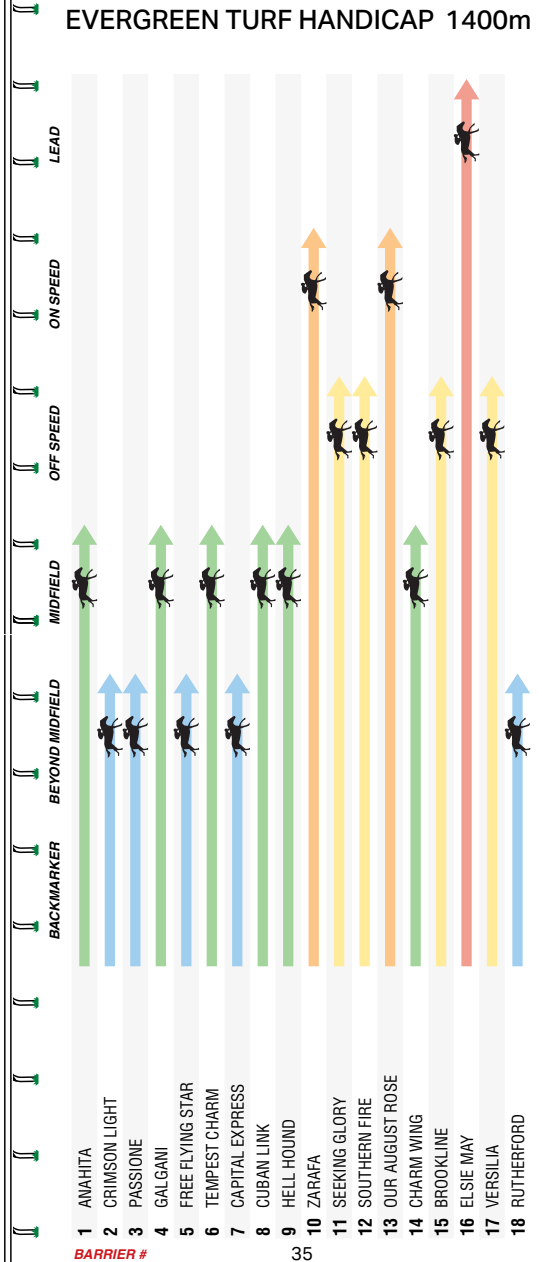

Ladbrokes

Eligibility requirements apply. T&Cs apply and available on website.

WHAT'S GAMBLING REALLY COSTING YOU?

For free and confidential support call 1800 858 858 or visit gamblinghelponline.org.au

SPEED RATINGS (Horses listed by barrier)