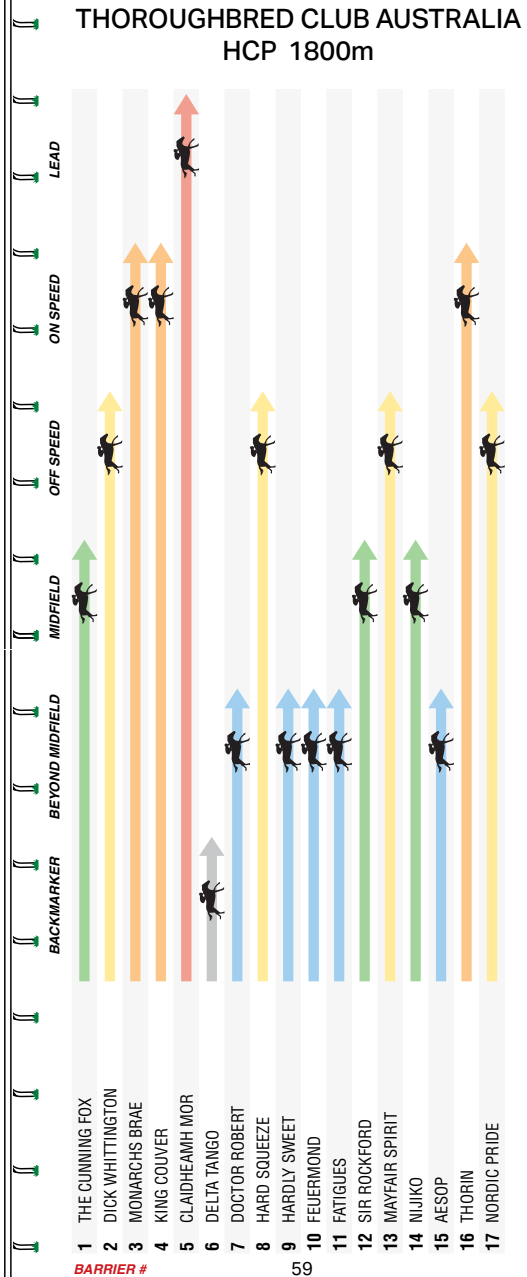

SPEED RATINGS (Horses listed by barrier)