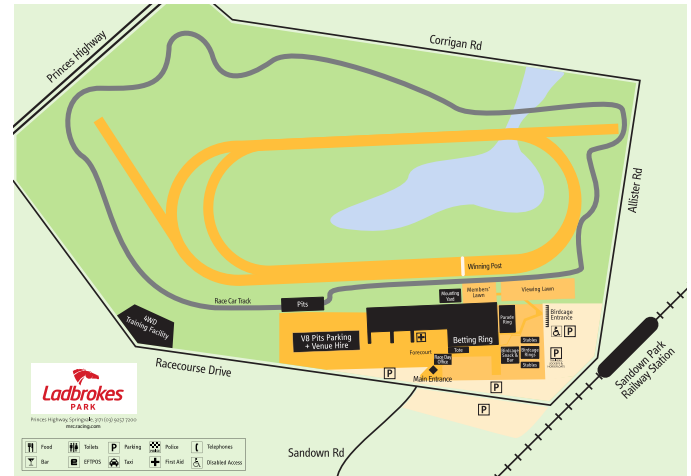

Ladbrokes Park Facilities Map