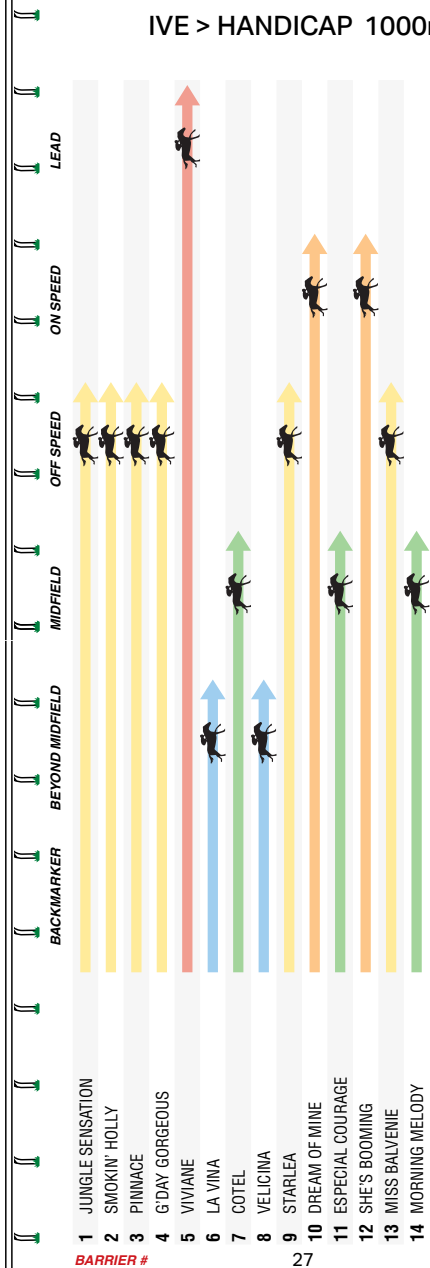

#winnerswearhyland

Customised racing colours and apparel

Order Online at: hylandsportswear.com

For order or availability enquiries, please contact us at:
E: sales@hylandsportswear.com P: +61 3 9571 7515 1002
Glenhuntly Road, Caulfield South, VIC, 3162

IVE > HANDICAP 1000m

4