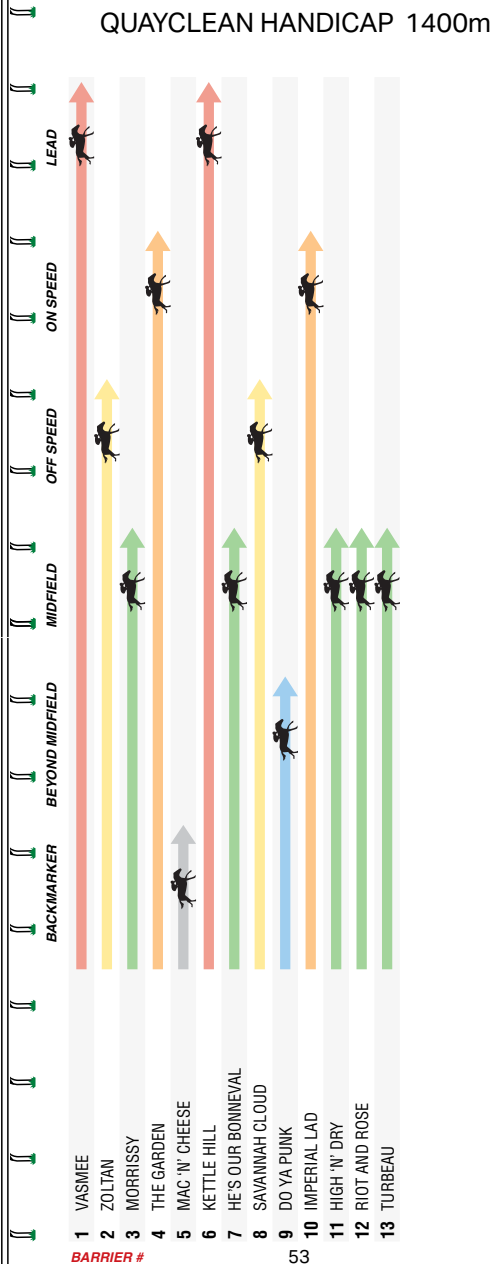

The Star Gold Coast

MAGIC MILLIONS RACEDAY

SATURDAY 14 JANUARY 2023

$11.75 MILLION OVER TEN RACES!

- $2m MM 2YO Classic + $500k Racing Women's Bonus (SW 1200m)
- $2m MM 3YO Guineas + $250k Racing Women's Bonus (SW+P 1400m)
- $1m MM Cup (Qty 1400m) | $1m MM Snippets (SW+P 1200m)
- $1m MM The Syndicate (3YO+ WFA 1200m)
- $1m MM Fillies & Mares (SW+P 1300m)
- $1m MM QTIS Open (Qty 1300m) | $1m MM Subzero (Qty 2200m)
- $500k MM The Debut (2YO SW 900m)
- $500k MM Country Cup (Qty spec cond 1200m)

Entries & acceptances are to be made with the Racing Australia Service Centre.
NOTE: Free first entries deadline for 2023 MM 2YO Classic & MM 3YO Guineas: Friday 2 December 2022 (12pm AEST)

$12.7M MAGIC MILLIONS PRIZEMONEY & BONUSES ACROSS 14 RACES | 7 & 14 JANUARY 2023

2022/23 Queensland Summer Racing Carnival schedule & deadlines: www.qldsummercarnival.com.au
For more info: raceseries@magicmillions.com.au | 07 5504 1200

www.magicmillions.com.au

GOLDCOAST.

SPEED RATINGS (Horses listed by barrier)