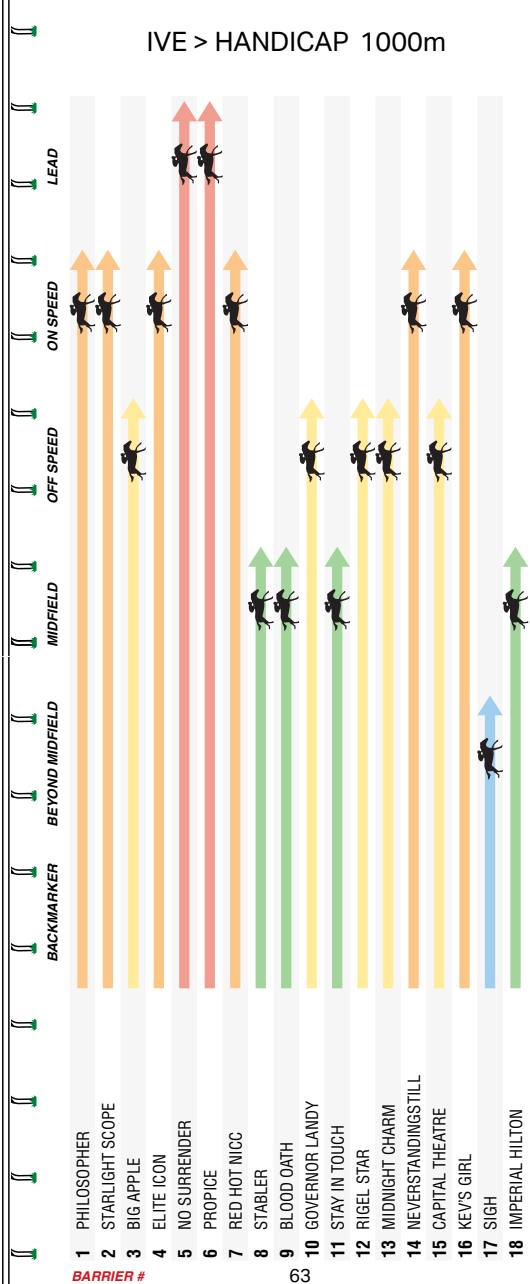

#winnerswearhyland

Customised racing colours and apparel

Order Online at: hylandsportswear.com

For order or availability enquiries, please contact us at:
E: sales@hylandsportswear.com P: +61 3 9571 7515 1002
Glenhuntly Road, Caulfield South, VIC, 3162