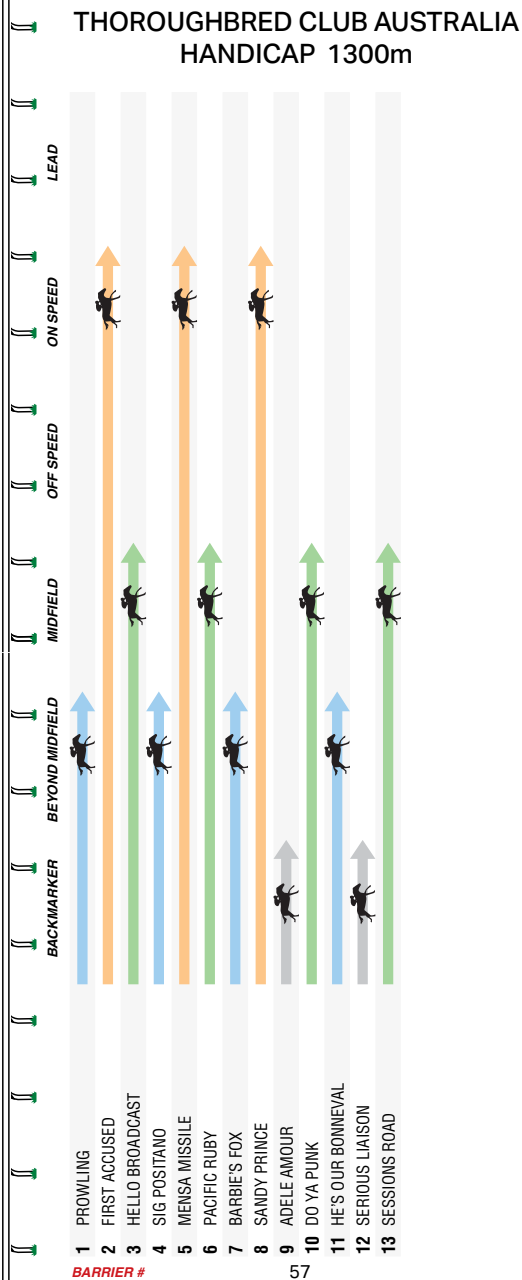

SPEED RATINGS (Horses listed by barrier)

LEAD ———→