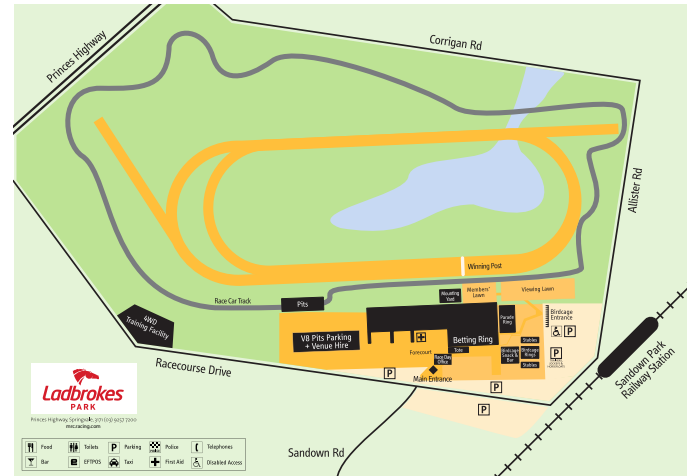

Ladbrokes Park Facilities Map