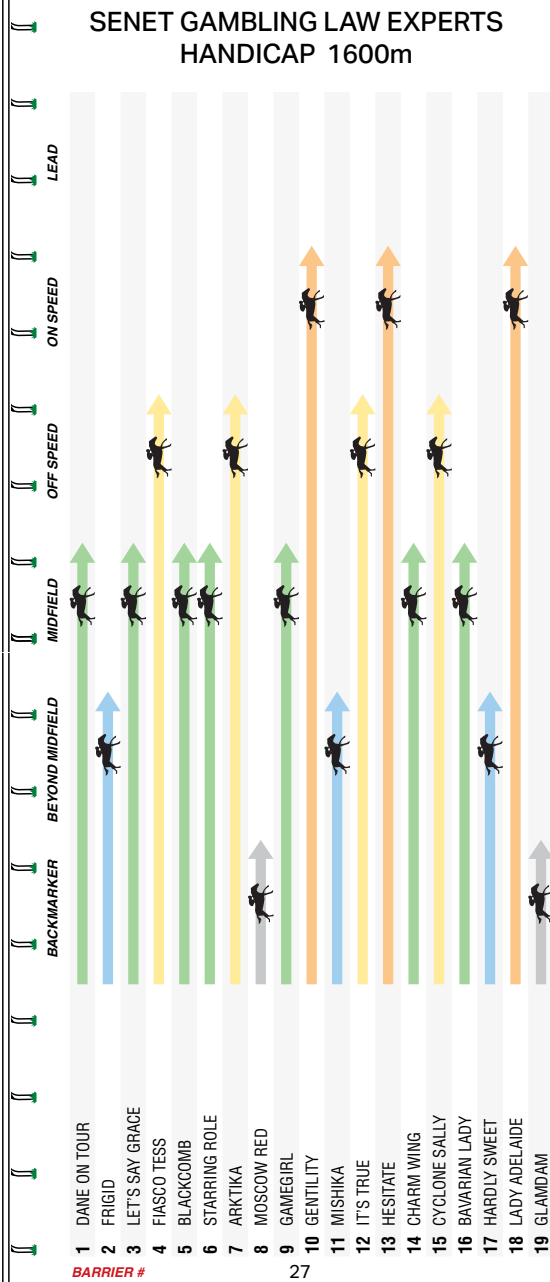

SPEED RATINGS (Horses listed by barrier)