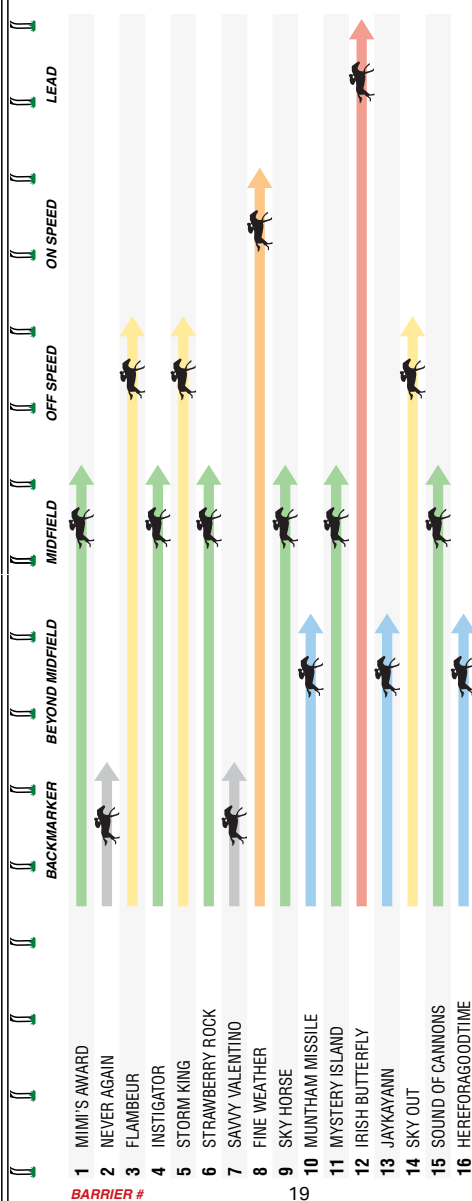

11 WORLD ACTION Rtg 61

Aaron Purcell (Warrambool)

CRAIG NEWITT

Yulong Stud OWNERS Purcells Enjoy Racing & J F P Schmidt **PURPLE, GOLD YOKE, ARMBANDS**

AND QUARTERED CAP

(w) 7 Starts 1-1-2 $48,075

TECHFORM 88

8-11	FLEMm	Sat 20May23	1400 S5	3YF BM78	L Meech (2)	54	$51	1-Jenny Jerome	57	4.1L	1:24.18	Rtg 61
1-8	WNBL	Wed 3May23	1400 H10	2UP MDN-SW	L Meech (5)	57.5	$5	2-Spiritual Thinker	57.5	1.5L	1:28.85	
4-9	SANHm	Wed 19Apr23	1300 S6	MDN-SW	E Byrne Burke(a) (7)	57(54)	$11	1-Mothereens	54.5	2.0L	1:19.60	
3-9	BRAT	Wed 5Apr23	1200 G4	MDN-SW	L Meech (1)	57	$7	1-Subliminal	57	2.0L	1:10.95	
2-8	WNBL	Sun 8Jan23	1200 G4	MDN-SW	L Meech (5)	56	$3.30f	1-Diddle Squat	58	2.3L	1:09.79	

Positioned ready to pounce and took over late for an easy win 1.5L at Warrambool 2Up Mdn-Sw over 1400m Heavy 10. Midfield, went inside but hit traffic late 4.1L at Flemington 3Yf Bm78 over 1400m Soft 5.

TODAY'S

Ladbrokes Park BIG6

LEG	RACE #	RACE NAME	TIME
1	Race 4	Senet Gambling Law Experts Handicap	1:35pm
2	Race 5	Stow Storage Solutions Handicap	2:10pm
3	Race 6	Tobin Brothers Celebrating Lives Handicap	2:45pm
4	Race 7	ive > Handicap	3:20pm
5	Race 8	Thoroughbred Club Australia Handicap	4:00pm
6	Race 9	Tile Importer Handicap	4:34pm

18

EVERGREEN TURF HANDICAP 2400m

3

SPEED RATINGS (Horses listed by barrier)

19