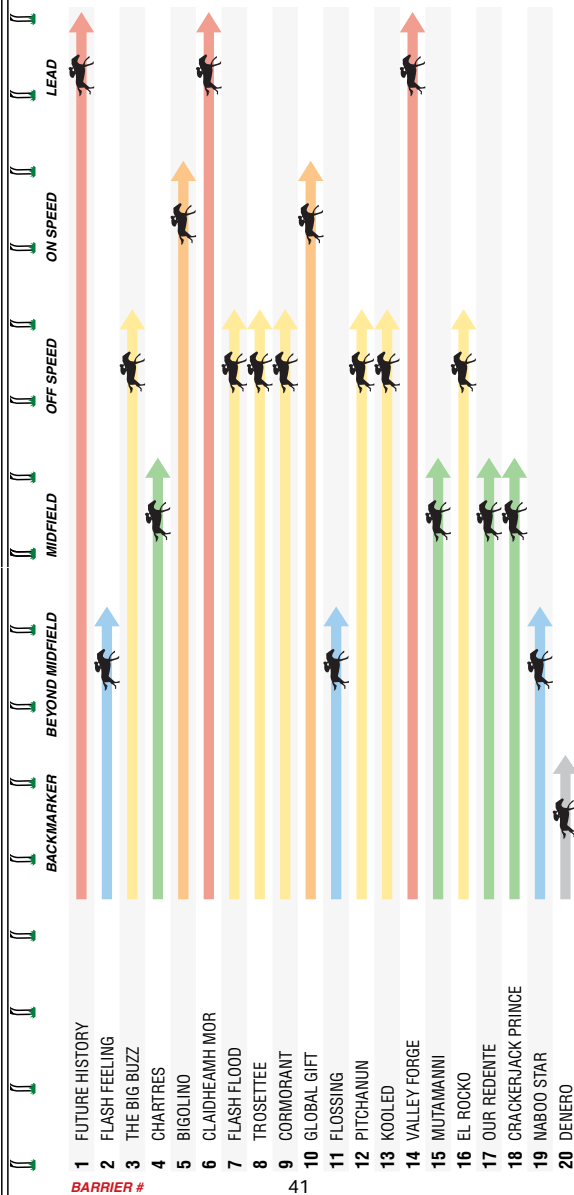

TOBIN BROTHERS CELEBRATING LIVES HANDICAP 1600m

6