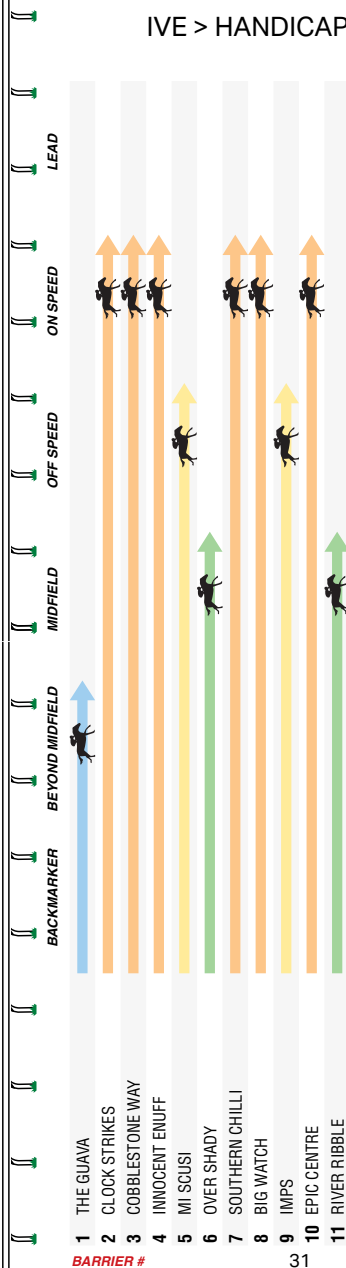

BARRIER #

31