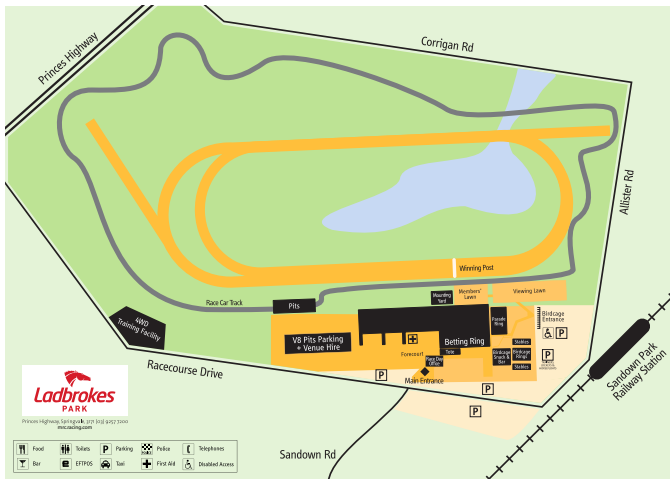

Ladbrokes Park Facilities Map