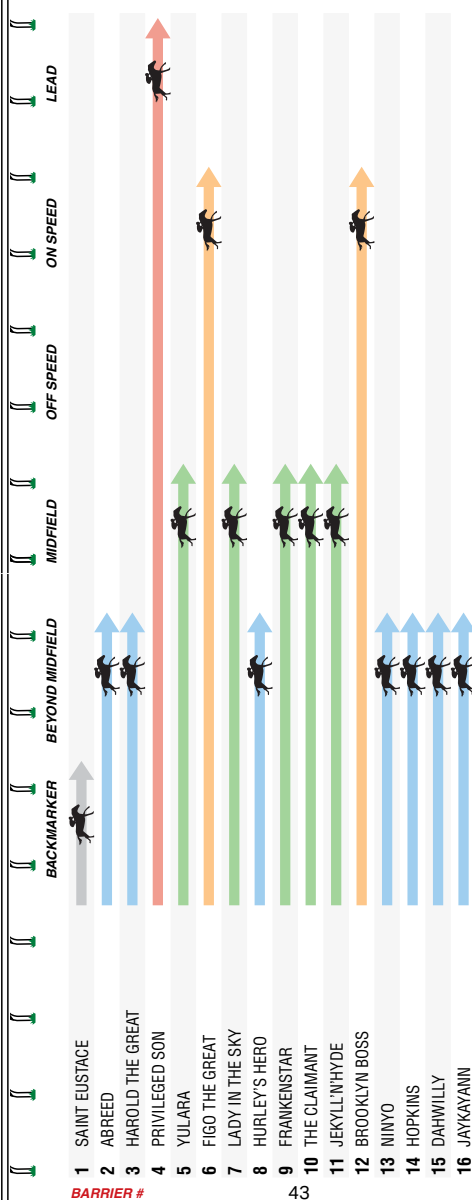

Sat behind the leaders and battled the race out nicely for fourth 3.2L at Morphettville 4Up Bm70 over 1050m. Slow start, last from wide gate, solid run late 2.1L at Mornington Bm70 over 1000m.

12 JUNGLE SENSATION Rtg 69

Andrew Homann (Pakenham)

5yo b m Jungle Ruler-Sensational Jewel (All Chatter (USA)) BREEDER Mr S van Steensel OWNERS S Van Steensel, A P Smith, S C Shelton, J W Burton & Table Boys (Mgr: A Veltmeyer) BURBERRY TARTAN

(dw) 29 Starts 5-5-1 $158,215 TECHFORM 91

1-6	MOE	Fri 14Oct22	1000 H9	BM64	J Fry (5)	59	$4.60	2-Rattle And Bang 58	1.0L	1:00.28	Rtg 66
2-9	M VmN	Fri 28Oct22	955 H10	BM70	J Fry (9)	58	$15	1-Boss Lady Rocks 57	4.0L	57.85	Rtg 70
2-10	M VmN	Fri 11Nov22	1000 G4	F&M BM70	J Duffy (8)	60	$19	1-Dusse 57	1.3L	59.29	Rtg 70
2-9	M VmN	Fri 18Nov22	955 S5	BM70	J Duffy (2)	58	$5.50	1-Rattle And Bang 56.5	2.8L	56.17	Rtg 70
7-11	M VmN	Fri 2Dec22	955 G3	BM64	T Stockdale(a) (10)	61(59)	$7	1-Mutinuous 60	5.5L	54.93	Rtg 70

Behind leader, fought hard late but one better 2.8L at The Valley Bm70 over 955m Soft 5. Four wide no cover, nice effort considering 5.5L at The Valley Bm64 over 955m.

STOW STORAGE SOLUTIONS HANDICAP 2400m

6

SPEED RATINGS (Horses listed by barrier)

BARRIER #