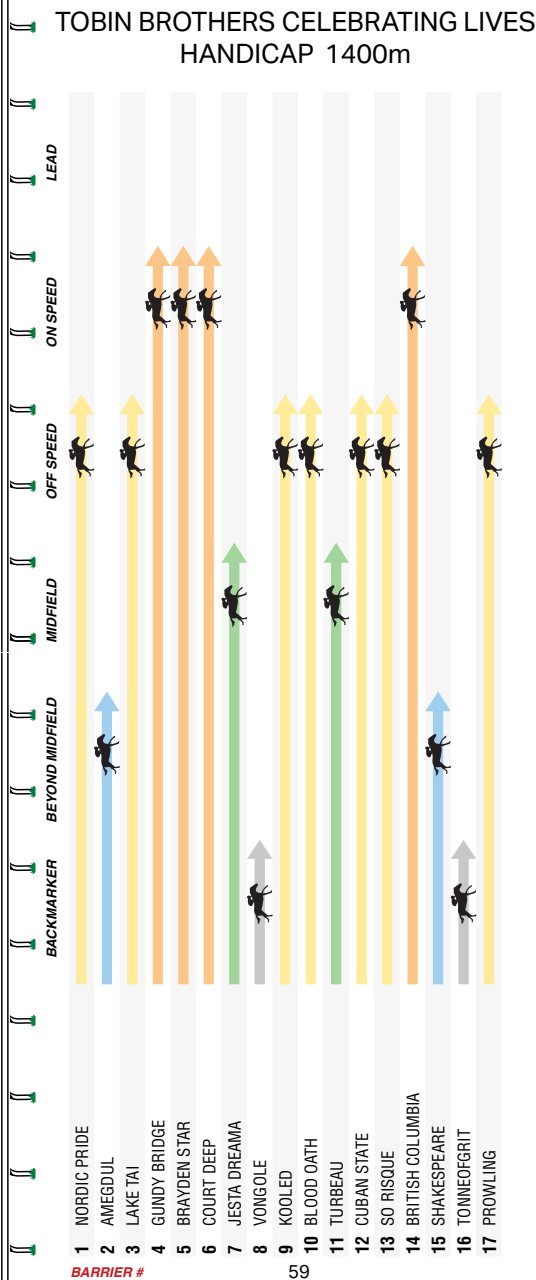

SPEED RATINGS (Horses listed by barrier)