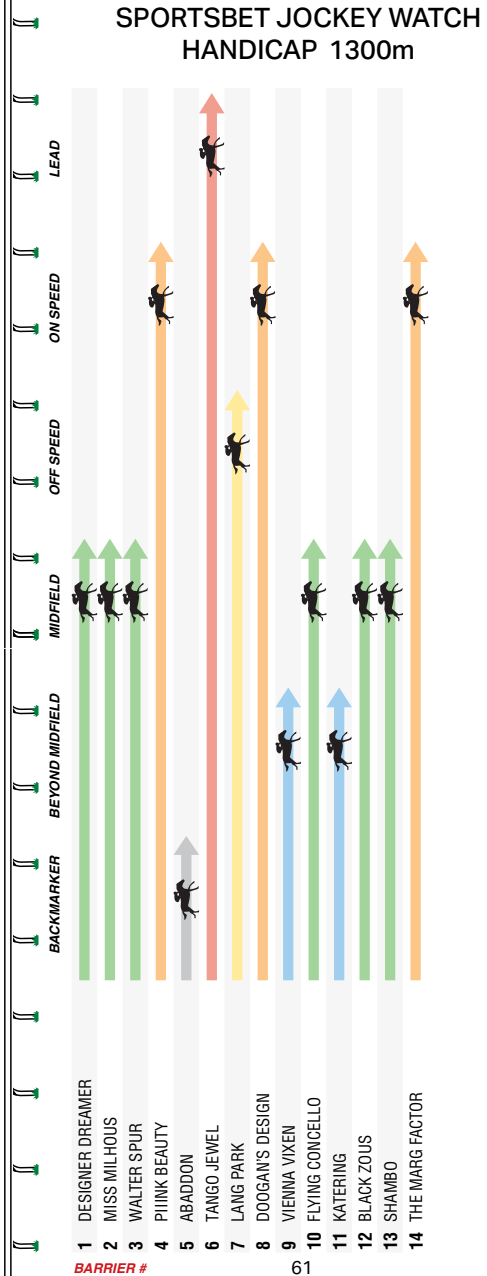

SPEED RATINGS (Horses listed by barrier)

LEAD ———>