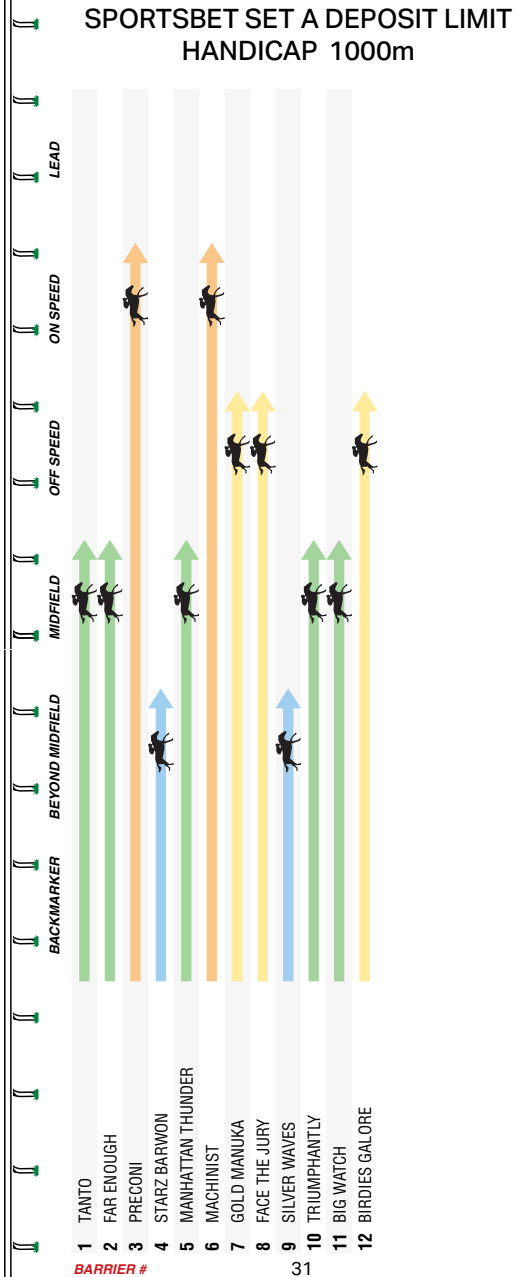

SPEED RATINGS (Horses listed by barrier)