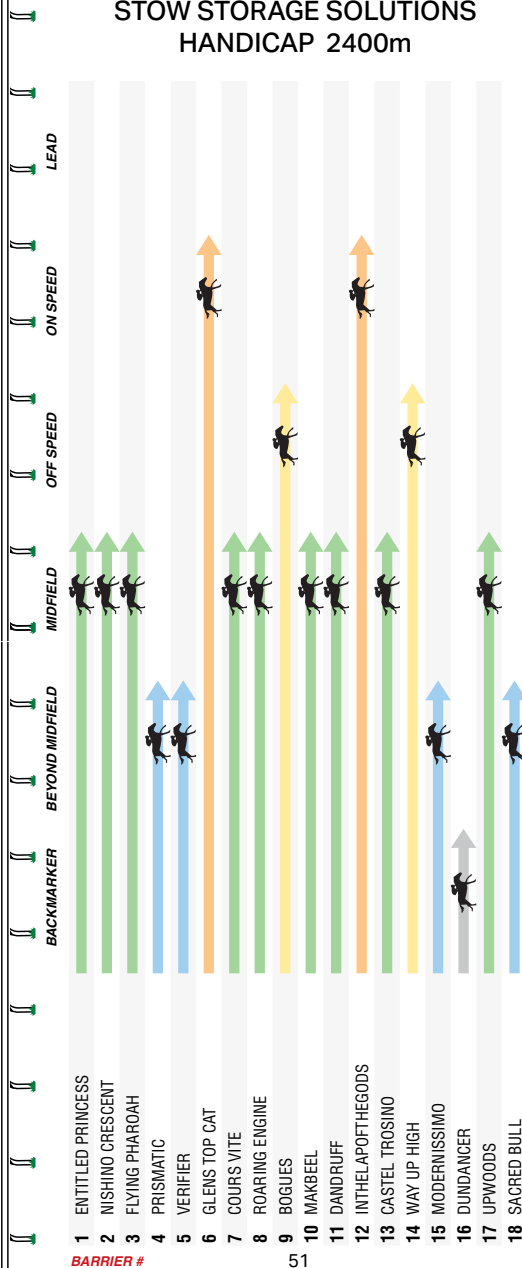

Went back early, maintained position in straight 4.4L at The Valley 3Y BM64 over 1000m. Ran on well from midfield to gain second showing good form 1.3L at Pakenham C11 over 1000m Soft 6.

12 FAITHINHER R62

Simon Zahra (Flemington)

(8) 57kg

DANIEL STACKHOUSE

BLACK, WHITE HORSEHEAD, BANNER AND STARS, WHITE AND BLACK HALVED SLEEVES, YELLOW CAP, BLACK STARS

(w) 2 Starts 1-1-0 $27,375 TECHFORM 85

2-8	ARAT	Sun 12Nov23	1100 G4	MDN-SW	D Vendall (2)	56	$3.70	1-Hay Joe 57.5	0.2L	1:05.12
1-5	KILM	Sun 26Nov23	1100 S6	3Y MDN-SW	B McDougall (1)	56	$2,40f	2-Yeronga Songbird 56	4.0L	1:04.88

Settled fifth and came with a well timed run but found one better when second 0.2L at Ararat Mdn-Sw over 1100m. Never headed once found the lead and shot clear for a dominant win 4L at Kilmore 3Y Mdn-Sw over 1100m Soft 6.

13 UNDISPUTED (Blks) R61

Anthony & Sam Freedman (Mornington)

(7) 56.5kg

LUKE CURRIE

3yo b f 10/08/20 Snitzel-Circe (Medaglia D'oro (USA)) BREEDER G S A Bloodstock Pty Ltd OWNERS Pinecliff Racing

WHITE, RED STRIPES

(dw) 4 Starts 1-0-0 $17,850

TECHFORM 82

STOW STORAGE SOLUTIONS HANDICAP 2400m

SPEED RATINGS (Horses listed by barrier)