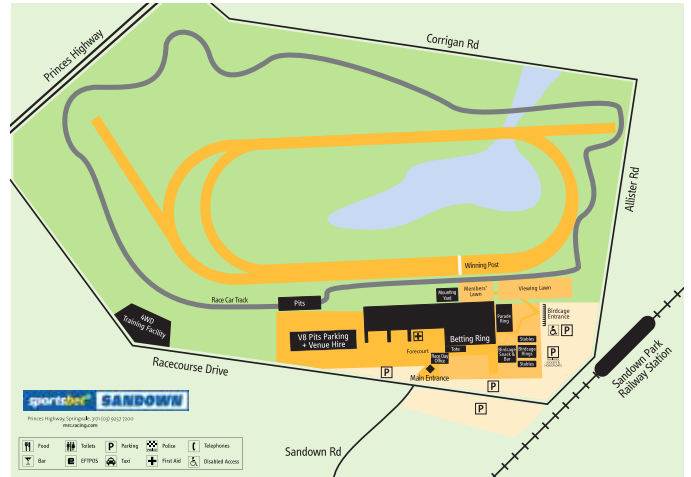

HILLSIDE TRACK

Sportsbet Sandown Facilities Map

Runners by Trainer

Rides by Jockey

#	Horse	Race
Anthony & Sam Freedman		
7	MARKDEL	1
6	NOVA LIGHTS	4
13	UNDISPUTED	6
Ben, Will & JD Hayes		
3	COSMIC CHARGER	1
5	JEWEL BAY	2
9	RACKEMANN	5
5	PRINCESS DUHALLOW	6
3	ANGRY SKIES	8
12	TIZJAMMY	8
Grant & Peter Dalziel		
6	STANDOFF	8
Leon & Troy Corstens		
6	HARRY'S YACHT	1
3	ZOURATA	2
1	RULE OF TIME	3
Lloyd Kennewell & Lucy Yeomans		
11	CLASSY GIRL	1
Michael, Wayne & John Hawkes		
10	SCORCH	5
7	GRAND LARCENY	6
10	FUTTAIM	8
Mick Price & Michael Kent (Jnr)		
5	SPIRIT OF NURAI	4
11	SACRED BULL	7
12	UPWOODS	7
13	CASTEL TROSINO	7
4	THE BIG HEIST	8
Paul & Tracey Templeton		
2	JOLTIN' JOE	5
Peter & Paul Snowden		
14	VOMO ISLAND	5
Peter G Moody & Katherine Coleman		
13	SHE'S GOT PIZZAZZ	1
2	TACUMWAH	3
3	FUNZELLE	4
12	ROADCONE	5
1	SCORSESE	6
8	THARGOMINDAH	6
Robbie Griffiths & Mathew de Kock		
12	ZOOMED	4
6	DAILY BUGLE	5
10	MODERNISSIMO	7
Tony & Calvin McEvoy		
4	FURLANETTO	3
3	HEART OF GLASS	6
1	JUCCONI	8
Grahame Begg		
10	SOMEBODYTOLOVE	4
Ray Besanko		
2	CLEARLY DIVINE	1
Michael Binney		
10	DIAMANDA	3