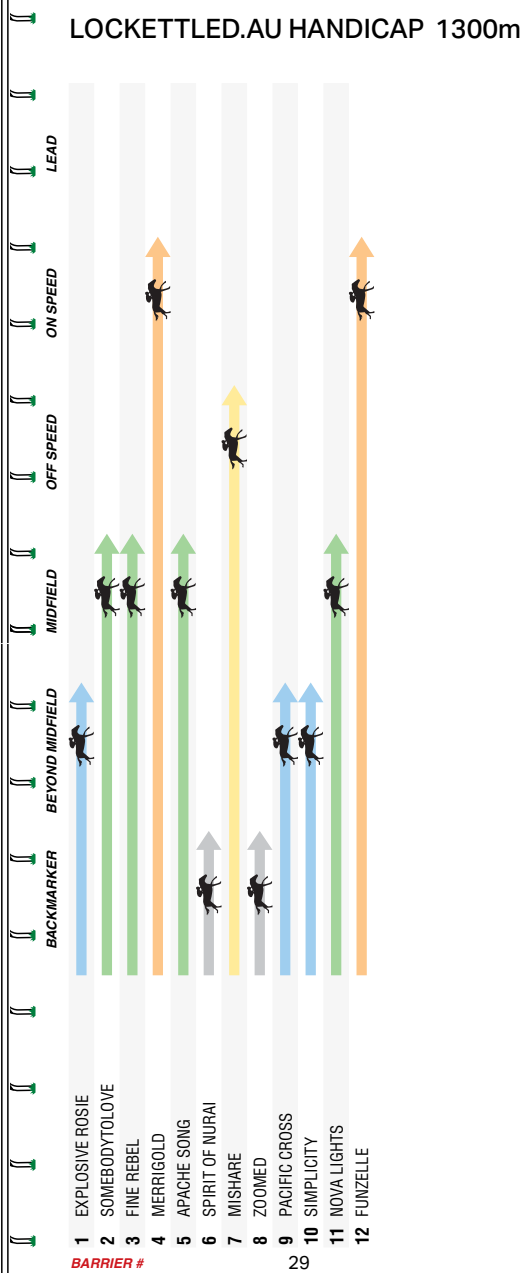

Make Your Next Event a
SPECIAL EVENT !

**LED CROWD
CONTROL BARRIER**

lockettled.au

2:10PM

sportsbet

SANDOWN

HILLSIDE

4