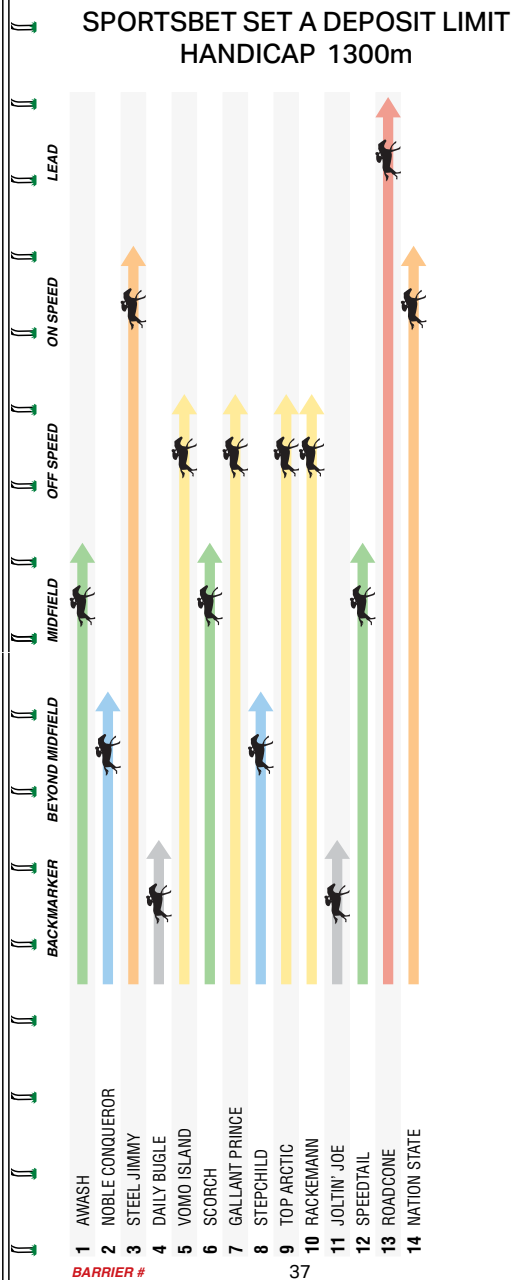

SPEED RATINGS (Horses listed by barrier)

↑ LEAD