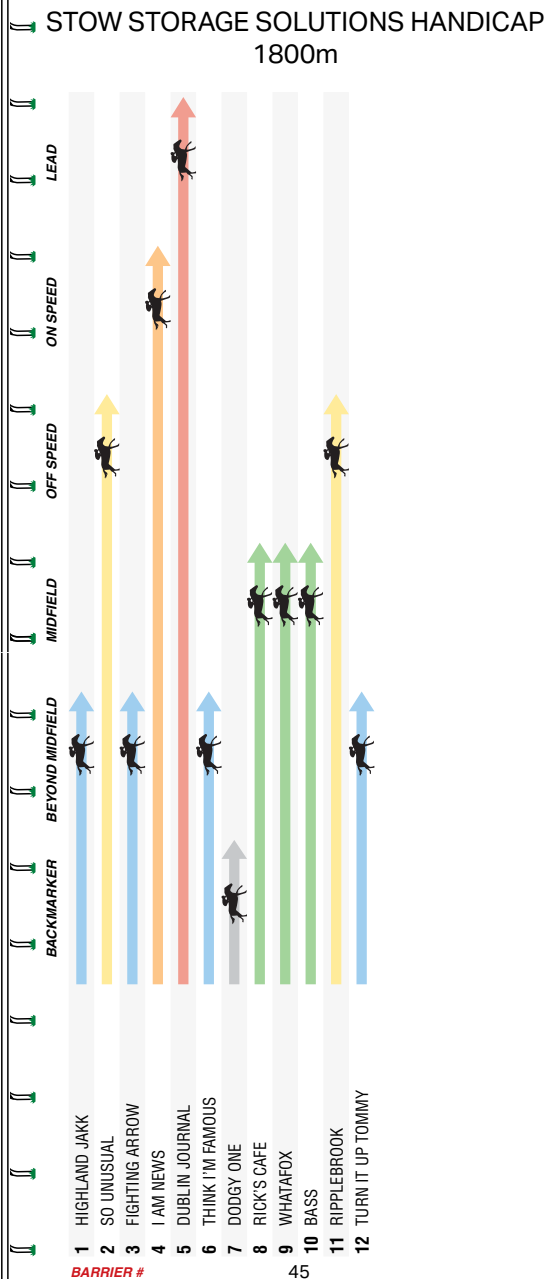

8-13 FLEMm Sat 21May22 1400 G4 2Y-SWP B Mertens (12) 55 $18 1-Brosnan 57 6.1L 1:24.45 Rtg 58

5-10 PAKS Mon 30Oct22 1200 Sym 3Y MDN-SW B Mertens (9) 56 $9 1-Startide 56 7.0L 1:12.20

1-14 BRAT Thu 20Oct22 1400 G4 3YF MDN-SW D M Lane (2) 57 $8 2-Cheval Chic 57 0.2L 1:25.52

6-12 BDGD Wed 9Nov22 1400 G4 CL1 M Poy (5) 54.5 $18 1-No Drama (NZ) 58.5 8.3L 1:23.85 Rtg 60

Ran down the leaders and got the victory right on the line 0.2L at Ballarat 3YF Mdn-Sw over 1400m. Hardly sighted until very late gaining sixth 8.3L at Apiani Bendigo C1 over 1400m.

TRIFECTA COSTS - PER $1 INVESTMENT

(Halve the costs for a 50c investment)

NUMBER OF SELECTIONS BOXED	- BOX ALL	- 1 BANKER - BOX REST	- 2 BANKERS - BOX REST	- 1 ROVING BANKER - BOX REST	- 2 ROVING BANKERS - BOX REST
2	—	$2	$2	—	$12
3	$6	$6	$3	$18	$18
4	$24	$12	$4	$36	$24
5	$60	$20	$5	$60	$30
6	$120	$30	$6	$90	$36
7	$210	$42	$7	$126	$42
8	$336	$56	$8	$168	$48
9	$504	$72	$9	$216	$54
10	$720	$90	$10	$270	$60
11	$990	$110	$11	$330	$66
12	$1,320	$132	$12	$396	$72
13	$1,716	$156	$13	$468	$78
14	$2,184	$182	$14	$546	$84
15	$2,730	$210	$15	$630	$90

3 selections must finish in the first 3 places.

Banker must finish 1st. 2 others must finish 2nd & 3rd

Bankers must finish 1st & 2nd in order selected. One other must finish 3rd.

Banker must finish in one of the first three places

Both Bankers must finish in the first three places

44

SPEED RATINGS (Horses listed by barrier)

6