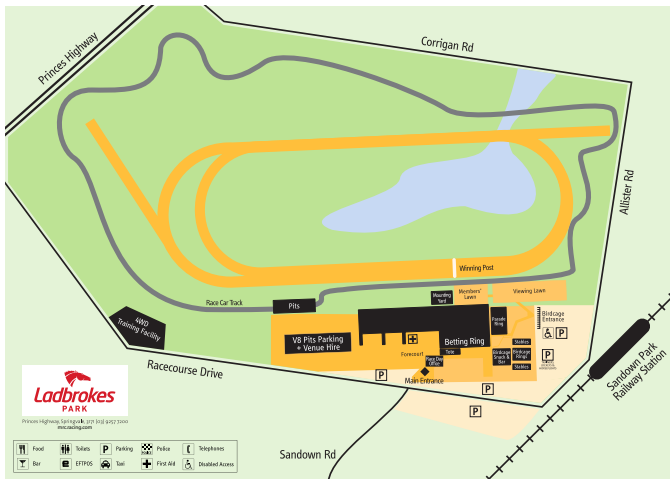

HILLSIDE TRACK

LAKESIDE TRACK

Ladbrokes Park Facilities Map

Race Partners

THE MELBOURNE RACING CLUB PROUDLY
 ACKNOWLEDGES THE FOLLOWING RACE PARTNER

Ladbrokes

Evergreen
 TURF

LockettLED