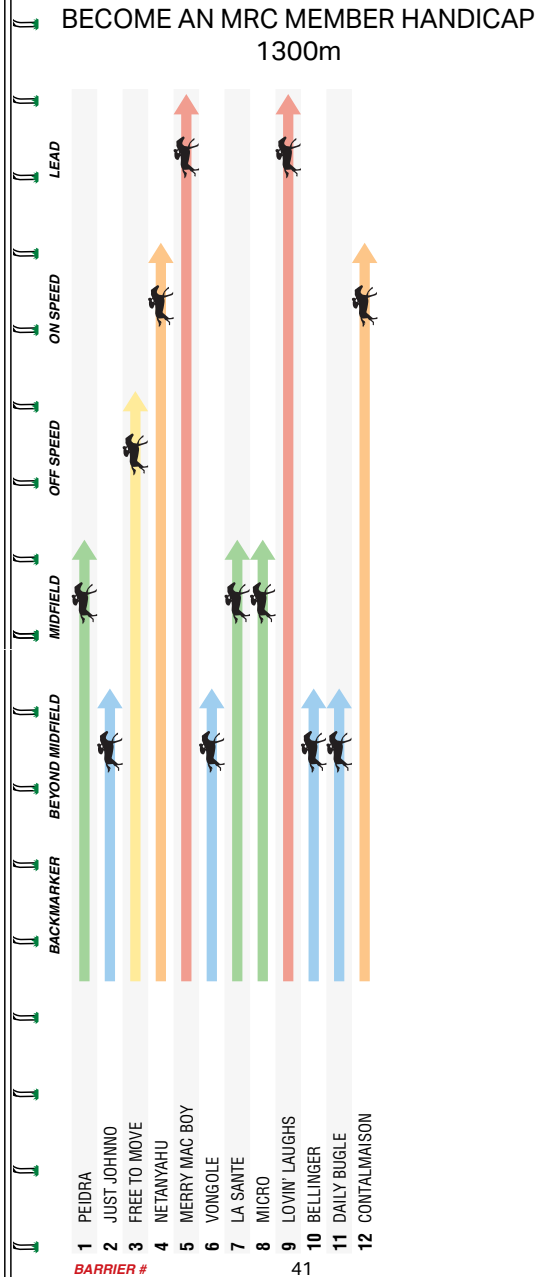

Join the MRC for only \$200 this season!

Membership valid until 31st July 2023

Scan to join

membership@mrc.net.au
1300 GO RACE (46 7223)

3:40PM

Ladbrokes HILLSIDE
PARK

6

MELBOURNE 6