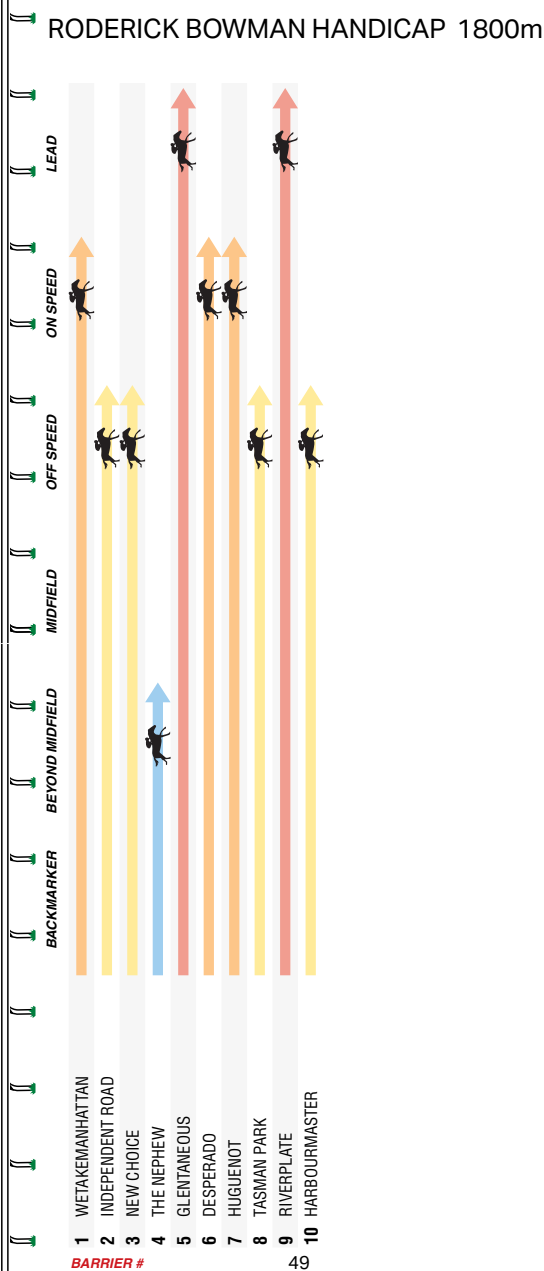

SPEED RATINGS (Horses listed by barrier)

LEAD