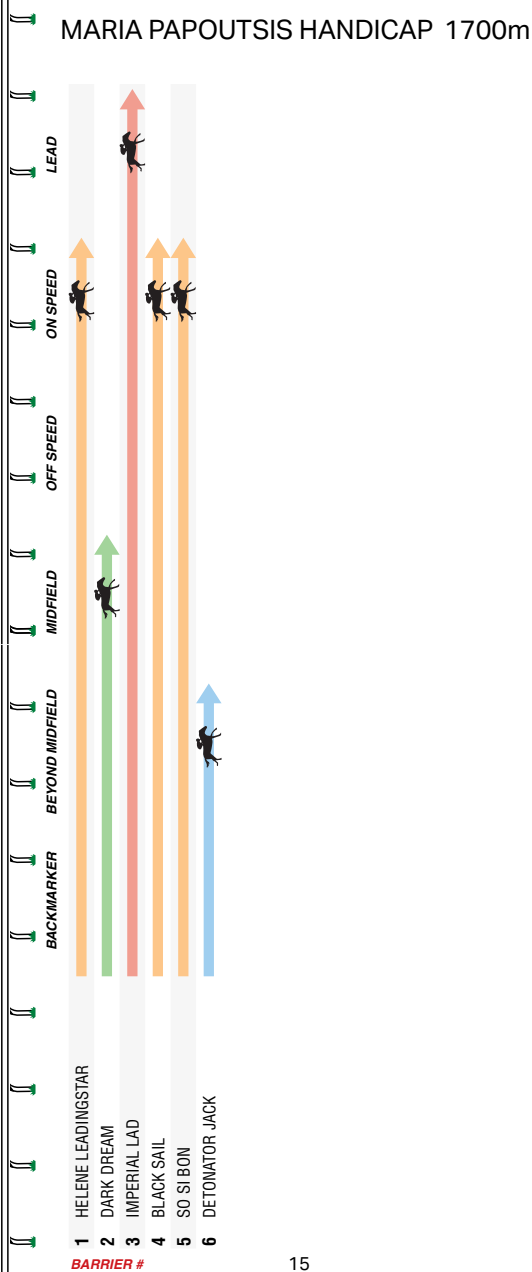

SPEED RATINGS (Horses listed by barrier)

LEAD