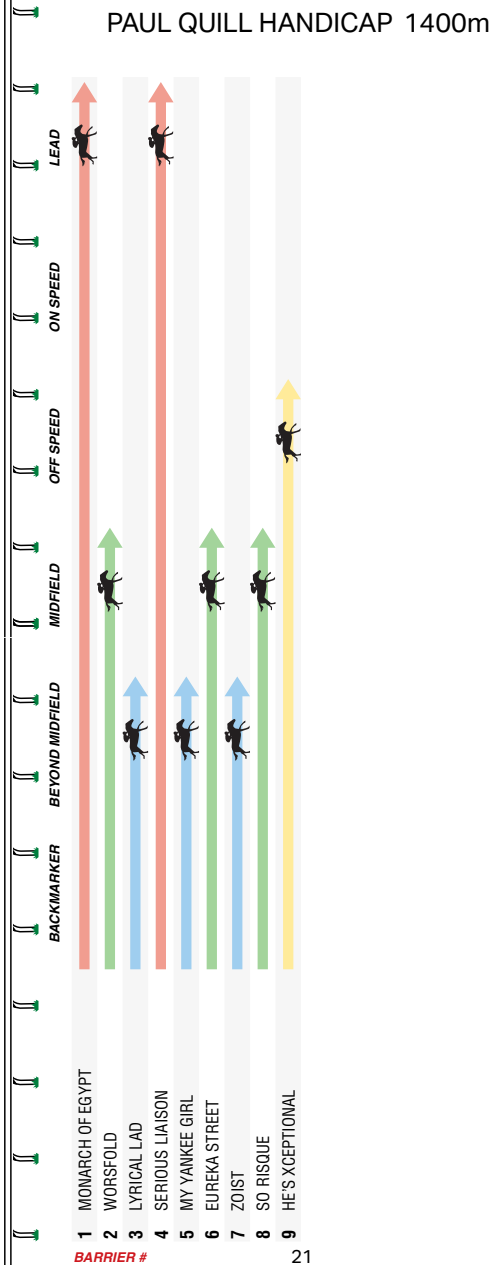

Ladbrokes

Available via MBO tab. Availability dependent on field size.
T&Cs available on website. Is gambling a problem for you?
Call Gambling Help on 1800 858 858 or visit www.gamblinghelponline.org.au

SPEED RATINGS (Horses listed by barrier)