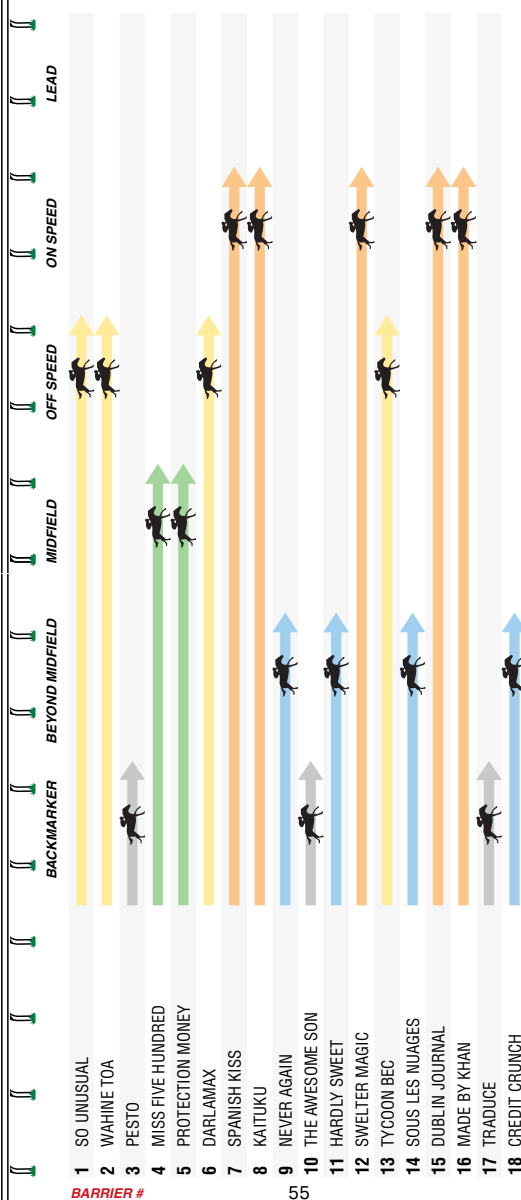

10 DESPERADO (NZ) Rtg 67

AND YELLOW SPOTS CAP

7 Starts 2-1-0 $35,512

TECHFORM 86

4-14	ICGL	Wed 17Nov21	1600 S	MDN-SW	J L Lowry (11)	58.5	$4.20	1-Cheyenne Dreams (NZ) 56.5	1.5L	1:41.93	
1-12	GORE	Sun 19Dec21	2000 G	MDN-SW	J L Lowry (2)	58.5	$2.50f	2-Tappy's Lad (NZ) 58.5	2.3L	2:07.45	
8-11	RIVN	Sat 1Jan22	2147 S	RATING 65	J L Lowry (10)	59	$4.20f	1-No Quarter Asked (NZ) 54	11.1L	2:19.70	
1-14	WNBL	Sun 27Nov22	1400 G4	BM64	J Allen (7)	59	$11	2-Euro Dandy 60.5	0.8L	1:22.84	Rtg 62
7-12	FLEMm	Sat 17Dec22	1800 G3	BM70	E P Brown (11)	58.5	$5.50	1-Hasseltoff 58	3.4L	1:49.76	Rtg 67

Came from worse than midfield with a well timed run to win 0.8L at Warrnambool Bm64 over 1400m. Began well led, boxed on fairly in straight 3.4L at Flemington Bm70 over 1800m.

BOXED MULTIPLES

QUINELLA

# OF SELECTIONS	COST	# OF SELECTIONS	COST
3	$3	6	$15
4	$6	7	$21
5	$10	8	$28

EXACTA

# OF SELECTIONS	COST	# OF SELECTIONS	COST
2	$2	5	$20
3	$6	6	$30
4	$12	7	$42

TRIFECTA

# OF SELECTIONS	COST	# OF SELECTIONS	COST
3	$6	7	$210
4	$24	8	$336
5	$60	9	$504
6	$120	10	$720

ALL CALCULATIONS ARE BASED ON A $1 INVESTMENT. IF YOU ELECT TO TAKE A 50 CENT BET, HALVE THE COST.

SHAUN MORRIS HANDICAP 2400m

SPEED RATINGS (Horses listed by barrier)