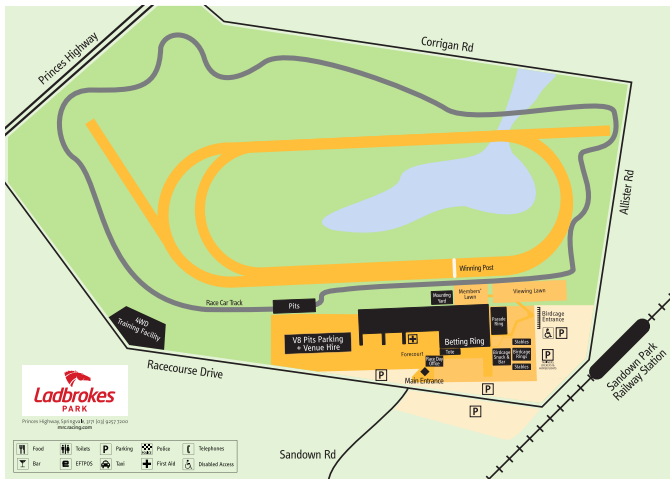

HILLSIDE TRACK

LAKESIDE TRACK

Ladbrokes Park Facilities Map

Horse Stall Directory

9	ALL ABOUT EVE	78	6	JUST JOHNNO	42	3	SERIOUS LIAISON	14
1	ALL SASSSED UP	1	8	KAITUKU (NZ)	103	5	SESSIONS ROAD	128
6	BELLINGER	22	9	KEV'S GIRL	97	9	SHAM I AM	96
1	BISTRO	110	6	LA SANTE	81	3	SO RISQUE (NZ)	20
4	BLACK QUEEN (NZ)	48	4	LA SPEZIA	49	2	SO SI BON	17
2	BLACK SAIL (NZ)	3	9	LARKHAM	95	8	SO UNUSUAL (NZ)	121
1	CAPITAL THEATRE	127	4	LIBERATED GIRL (NZ)	26	4	SO YOU SEE	124
5	COLSRIDGE	51	1	LONSDALEITE	28	8	SOUS LES NUAGES (IRE)	72
6	CONTALMAISON	101	6	LOVIN' LAUGHS	57	8	SPANISH KISS (GB)	39
8	CREDIT CRUNCH	87	9	LUNA CAT	25	4	STARRING ROLE (NZ)	47
6	DAILY BUGLE	119	3	LYRICAL LAD	116	5	STARRY LEGEND	36
4	DANE ON TOUR	98	8	MADE BY KHAN (NZ)	83	9	STAY IN TOUCH	10
2	DARK DREAM	19	6	MERRY MAC BOY	27	4	SUGAR POP (NZ)	30
8	DARLAMAX	92	6	MICRO	54	8	SWELTER MAGIC (NZ)	85
7	DESPERADO (NZ)	7	8	MISS FIVE HUNDRED	16	7	TASMAN PARK (NZ)	125
2	DETONATOR JACK (NZ)	4	3	MONARCH OF EGYPT (USA)	21	4	TAVISTEEL (NZ)	29
8	DUBLIN JOURNAL (IRE)	24	9	MOON AND BACK	79	8	THE AWESOME SON	145
3	EUREKA STREET	55	3	MY YANKEE GIRL	15	1	THE GUAVA	34
9	FINE DANE	12	5	NAJEM SUHAIL	118	7	THE NEPHEW	35
1	FISSION	117	6	NETANYAHU (NZ)	80	8	TRADUCE (NZ)	126
6	FREE TO MOVE	107	8	NEVER AGAIN	91	8	TYCOON BEC	73
4	GABSTAR	100	7	NEW CHOICE	82	9	UNFLINCHING	112
7	GLENTANEOUS (IRE)	111	9	NO WAY EVER	9	1	VEGAS DIVA	109
7	HARBOURMASTER	74	9	NOT ENOUGH EFFORT	76	6	VONGOLE	53
8	HARDLY SWEET	123	5	ON THE LEAD	50	8	WAHINE TOA	8
2	HELENE LEADINGSTAR	18	6	PEIDRA	52	7	WETAKEMANHATTAN	71
3	HE'S XCEPTIONAL	37	8	PESTO (GB)	129	4	WHATAFOX	6
9	HICKOK	94	4	PLAYING IT SAFE	40	9	WINSUM	108
7	HUGUENOT	122	8	PROTECTION MONEY	90	3	WORSFOLD	13
2	IMPERIAL LAD	11	7	RIVERPLATE (NZ)	38	3	ZOIST	120
7	INDEPENDENT ROAD	23	5	SACRED PALACE (NZ)	41	5		
5	INUNDATION	2	4	SAUCEY HORSEY	5			