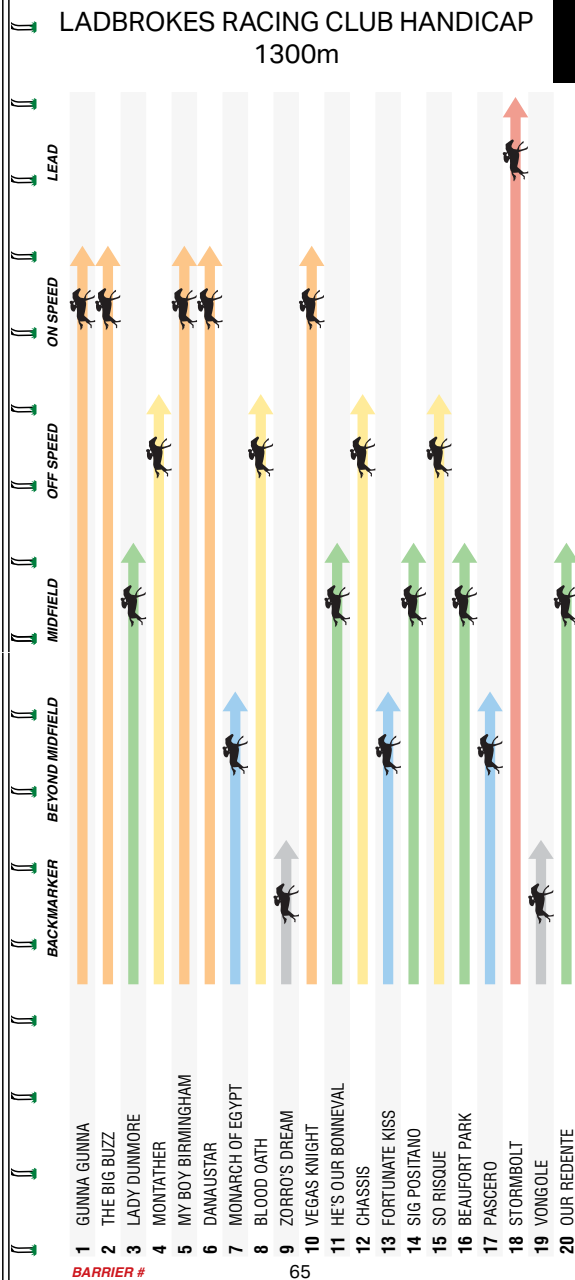

SPEED RATINGS (Horses listed by barrier)