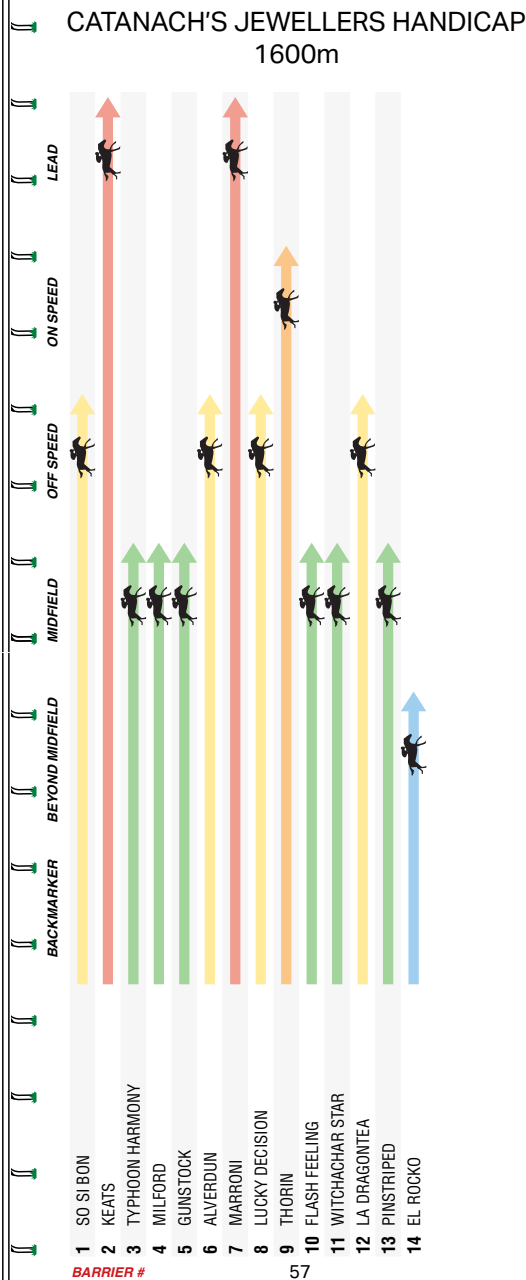

Ladbrokes

Minimum price $1.10 for Blended bet.

**IMAGINE WHAT YOU COULD
BE BUYING INSTEAD.**

For free and confidential support call
1800 858 858 or visit gamblinghelponline.org.au

SPEED RATINGS (Horses listed by barrier)