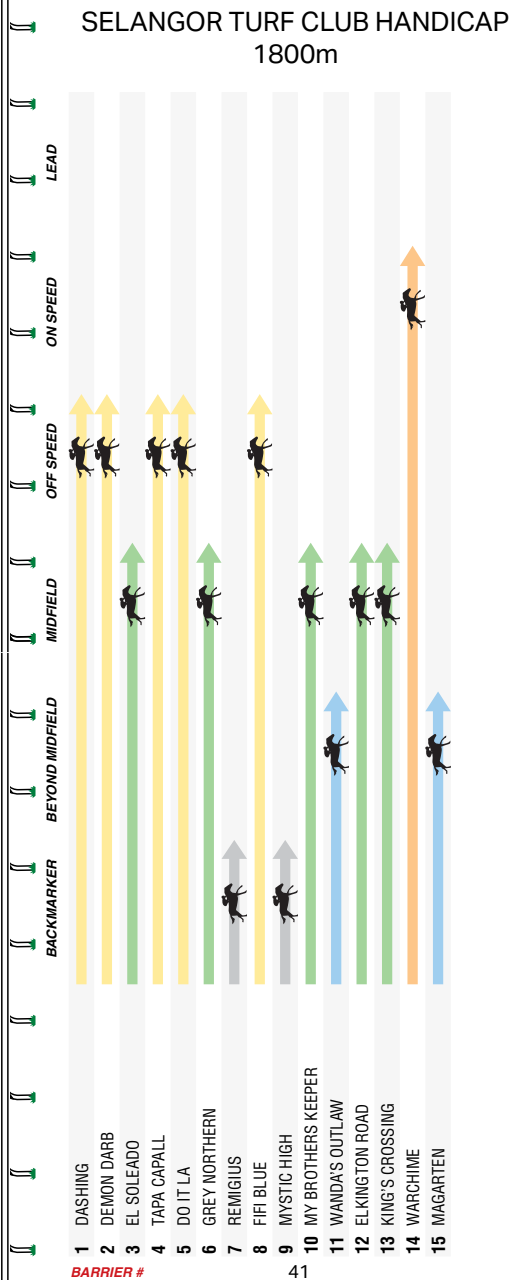

Ladbrokes

**IMAGINE WHAT YOU COULD
BE BUYING INSTEAD.**

For free and confidential support call
1800 858 858 or visit gamblinghelponline.org.au

SPEED RATINGS (Horses listed by barrier)