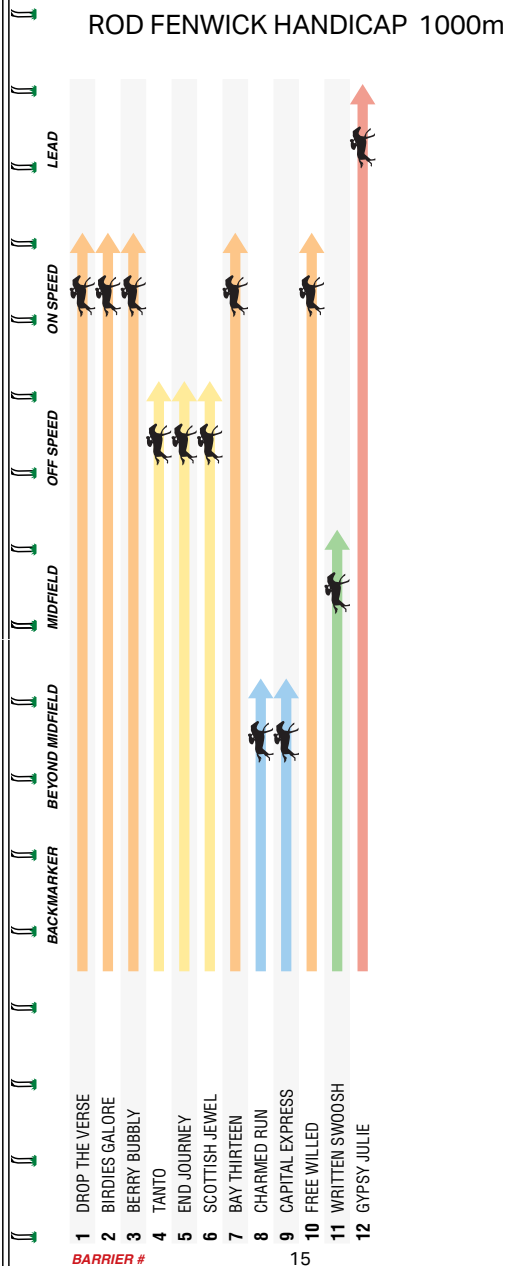

SHARE THE SCHWEPPEVESCE®

SCAN QR CODE TO DISCOVER MORE
OR VISIT WWW.SCHWEPPE.COM.AU

ALL TRADE MARKS USED UNDER LICENCE IN AUSTRALIA BY ASAHI BEVERAGES.