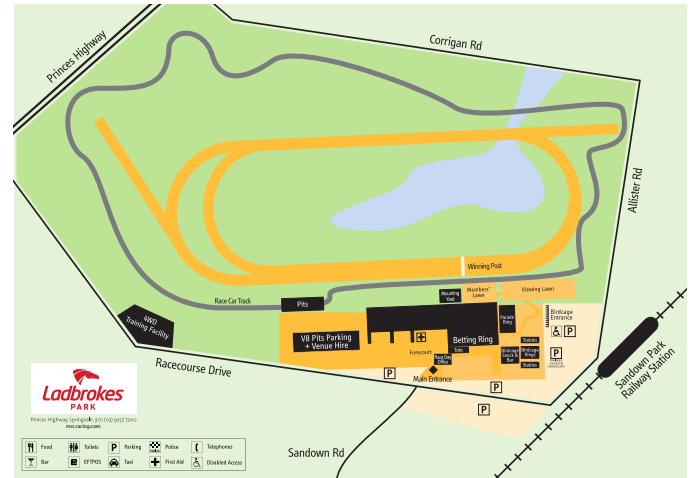

HILLSIDE TRACK

Ladbrokes Park Facilities Map

CARLTON DRAUGHT

18+ FOR PEOPLE OVER THE AGE OF 18 ONLY

SPEED RATINGS (Horses listed by barrier)

LADBROKE IT!

TOGETHER WITH MATES MODE

Ladbrokes