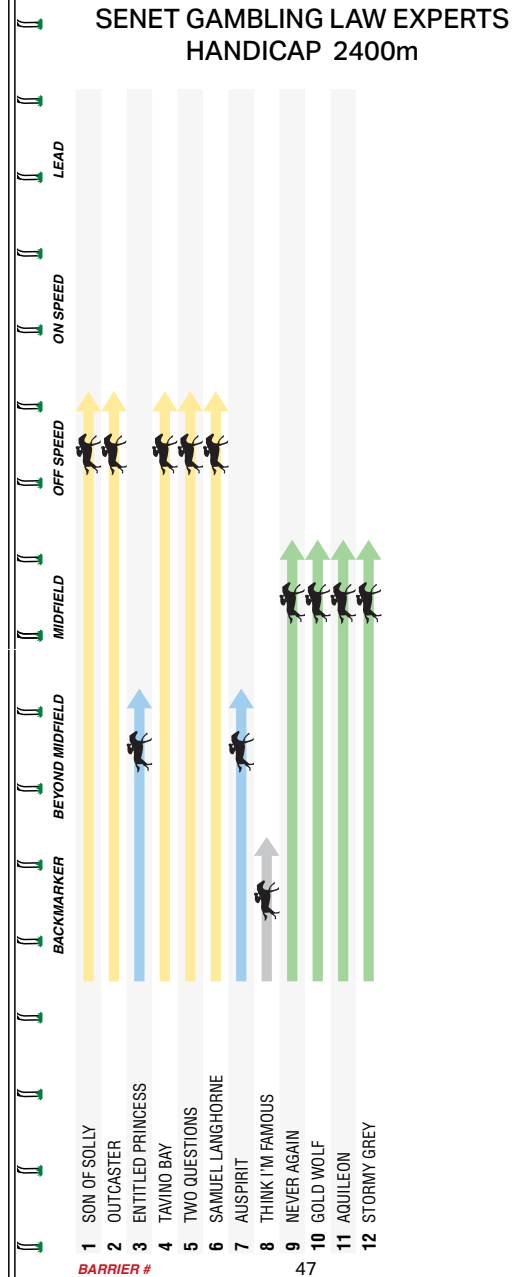

SPEED RATINGS (Horses listed by barrier)

LEAD ———→