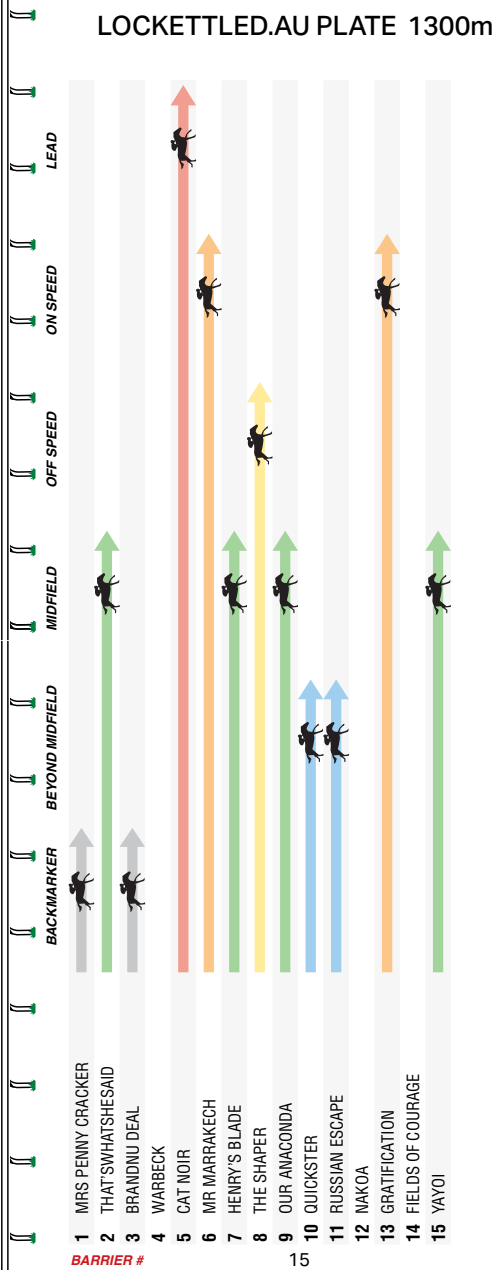

SPEED RATINGS (Horses listed by barrier)