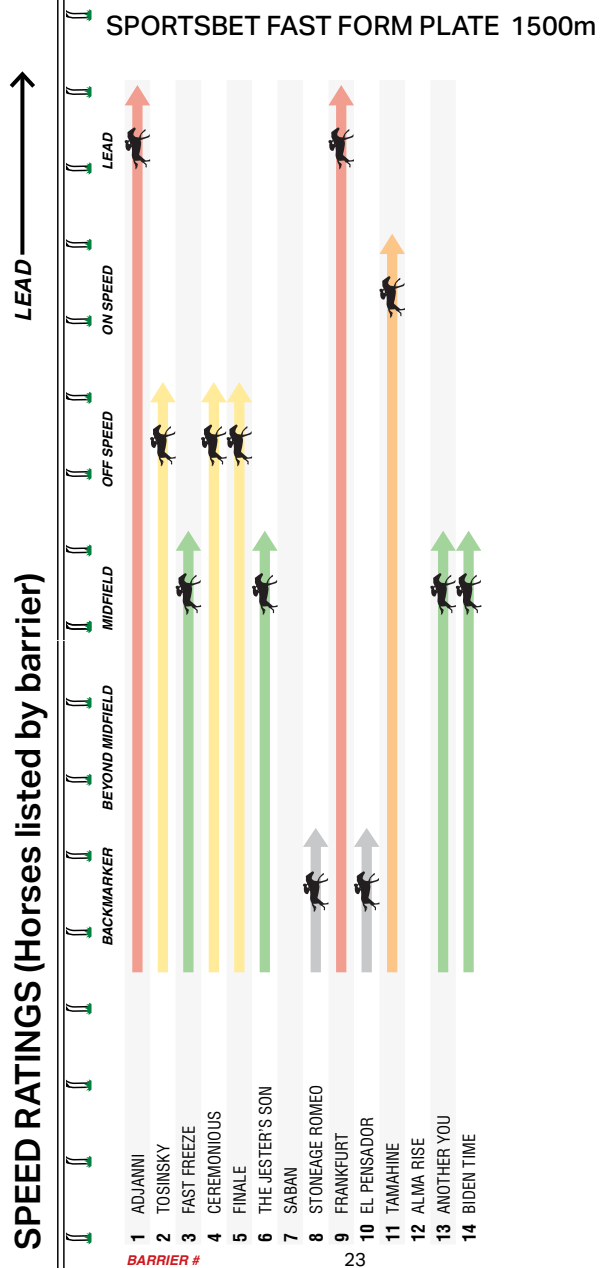

MRC FOUNDATION GALA

Thursday 23 May

We invite you to join the
MRC Foundation for an
unforgettable evening in
support of our charity partner,
Riding for the Disabled
Association of Victoria.

Scan for tickets
& more information
or head to
mrc.racing.com

MRC
Foundation

Catanach's
Jewellers
the jewellers of choice

SPEED RATINGS (Horses listed by barrier)