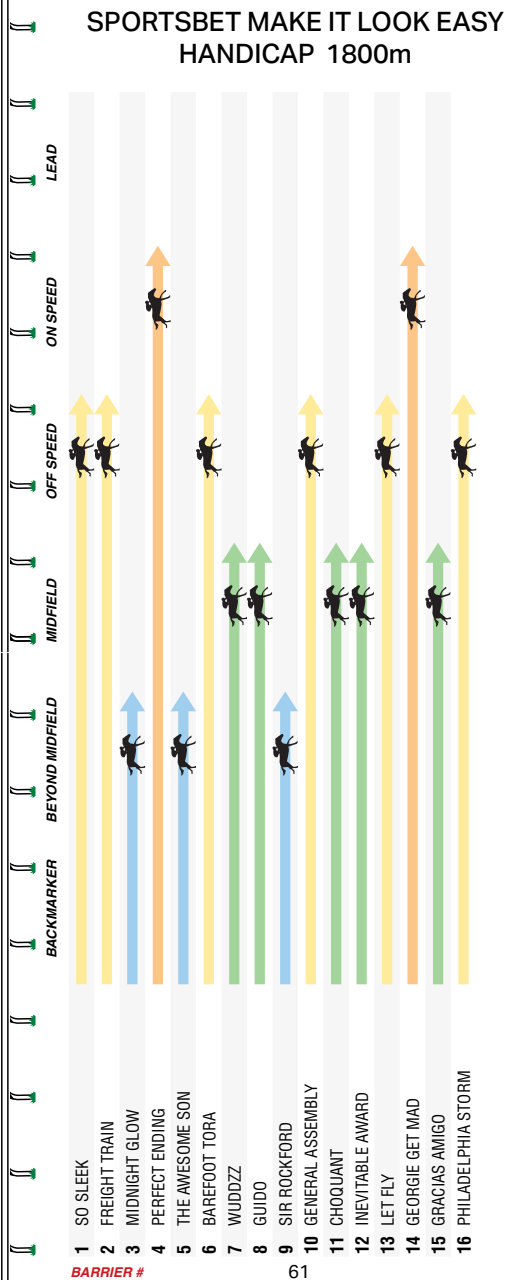

MRC Foundation

Last Financial Year the MRC Foundation donated over $1,000,000 to different charities and community groups. Our ability to help those less fortunate does not happen without the generosity of our supporters.

You can help support your local community and wider racing industry via a tax deductible donation MRC Foundation. Simply scan the QR code below and select your nominated amount.

Donations over $2 are tax deductible and your contribution will benefit the local community across a range of programs in the racing and equine industry, charities and not-for-profits locally. Scan the QR Code below to make your donation today.

SPEED RATINGS (Horses listed by barrier)

LEAD