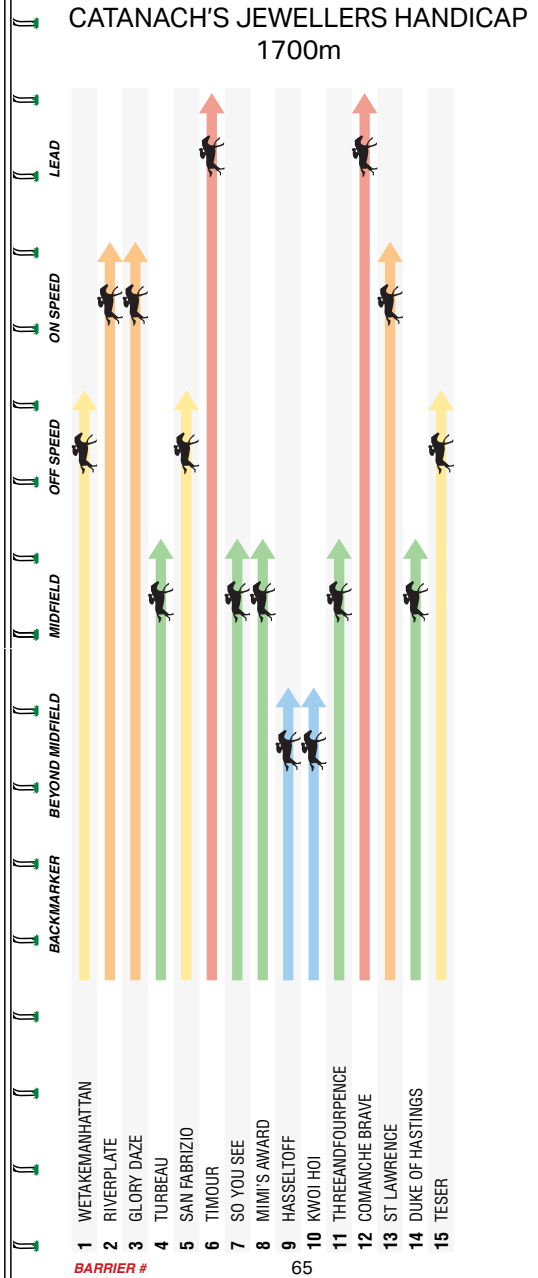

SPEED RATINGS (Horses listed by barrier)

LEAD ↑