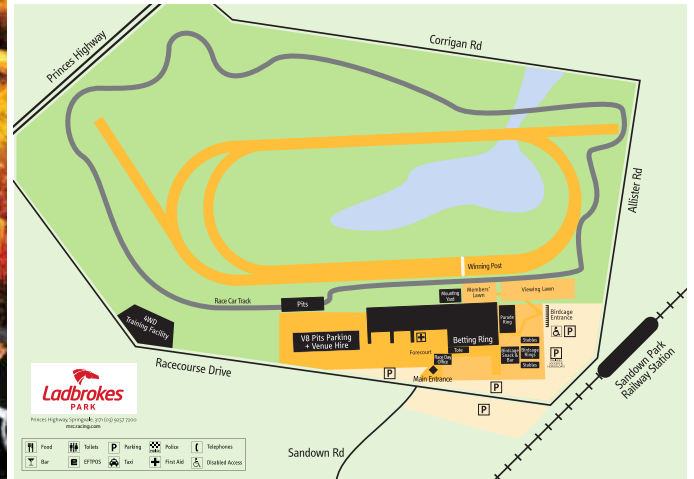

Ladbrokes Park Facilities Map