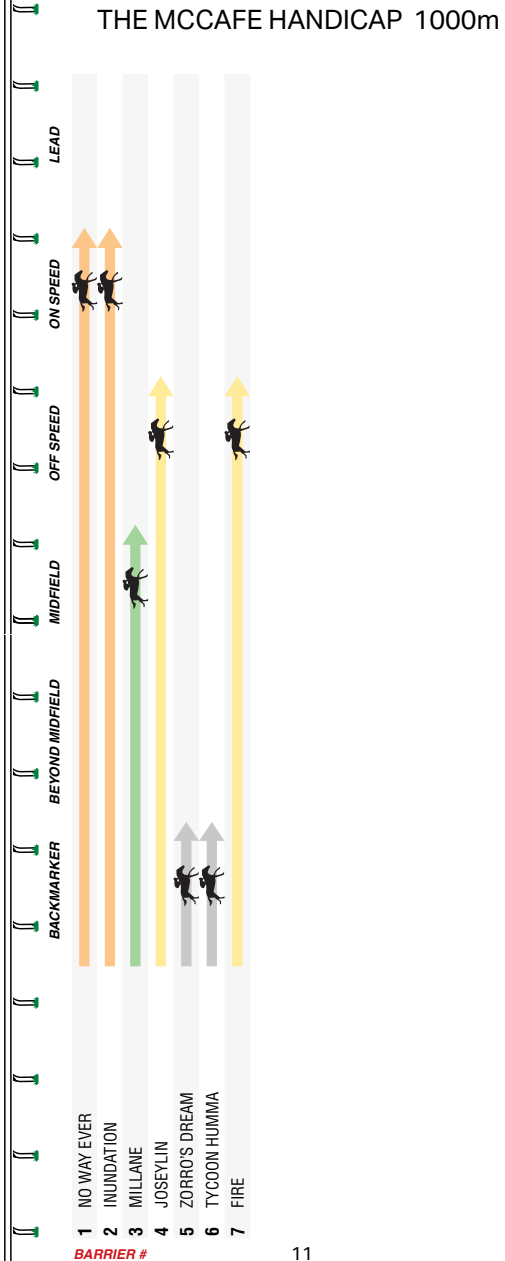

EACH WAY

An Each Way combines the win and place bets. If your runner win, you will collect both a win and a place dividend. If your runner finishes 2nd or 3rd, you will collect a place share only.

FIRST 4

Pick the runners you think will finish 1st, 2nd, 3rd, and 4th in a race, in the correct finishing order. If you "box" your selections, they can finish 1st, 2nd, 3rd or 4th in any order.

QUADDIE

Find the Quaddie selections field in your race card and simply tick the box next to each of the runners you would like to include across the four designated races.

SAME RACE MULTI

Select between 2 to 4 runners to finish anywhere you choose in the top four. Ladbrokes offers Same Race Multi on thoroughbred, greyhound, harness and international races.[^]

BLENDED

Back multiple runners from the same race and get more winning chances with a Blended Bet.*

TRIFECTA

Pick the runners you think will finish 1st, 2nd or 3rd in a race, in the correct finishing order. If you "box" your selections, they can finish 1st, 2nd or 3rd in any order.

QUINELLA

Select the first two placegetters in any order.

EXACTA

Select the first two placegetters past the post in the correct order.

SCAN TO GET STARTED

[^]Available from approx. 1 hour before race meeting start time. Availability dependent on field size. T&Cs apply and available on website. Gamble Responsibly. *Minimum price $1.10 for Blended bet. Gamble Responsibly.

SPEED RATINGS (Horses listed by barrier)