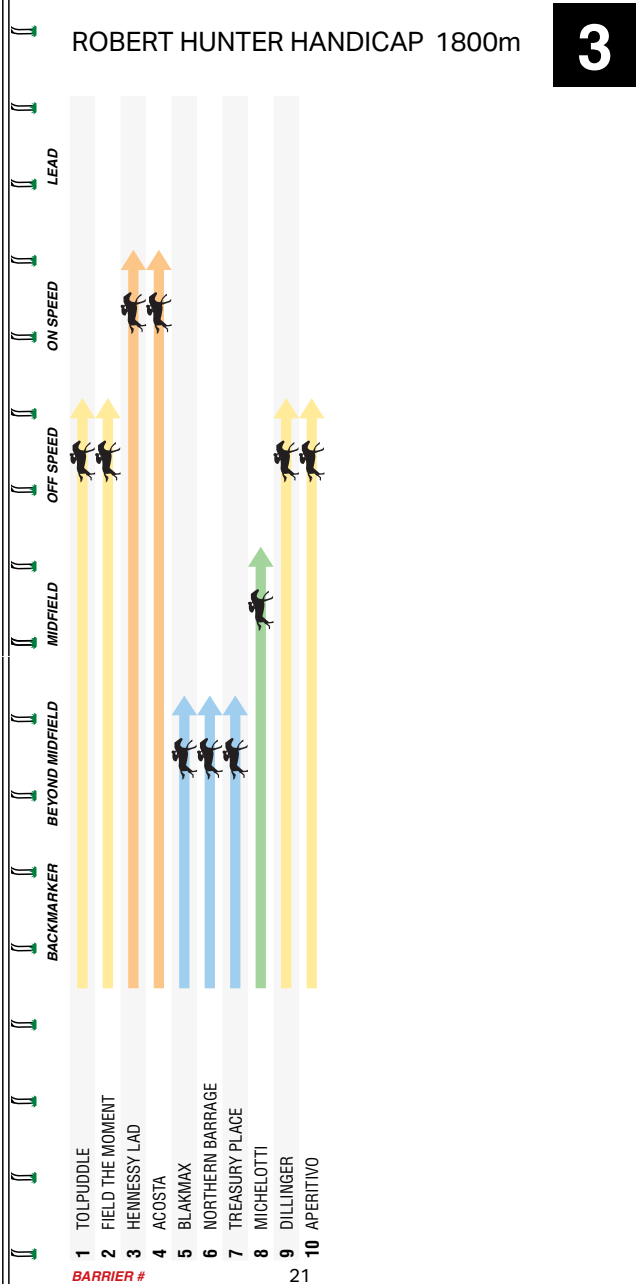

MATES MODE EXCLUSIVE

**LADBROKES PARK
BONUS BACK**

FOR 2ND, 3RD OR 4TH

**IN BONUS CASH UP TO \$50
ALL RACES | SATURDAY**

Ladbrokes

First fixed win bet only. Bonus Cash is a product, not actual cash. T&Cs apply & available on website. Gamble responsibly.