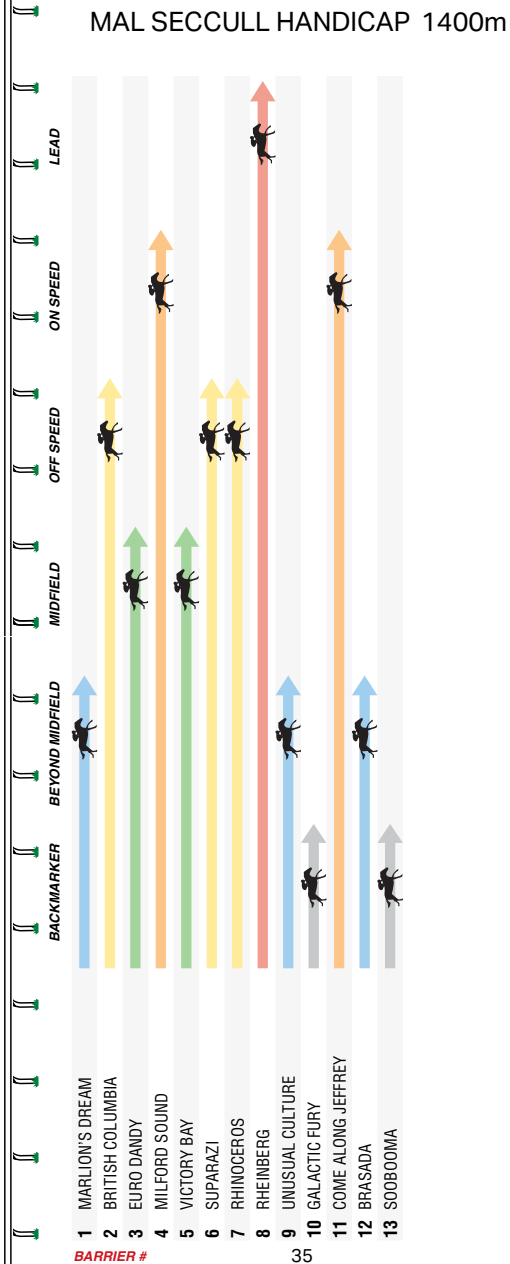

SPEED RATINGS (Horses listed by barrier)