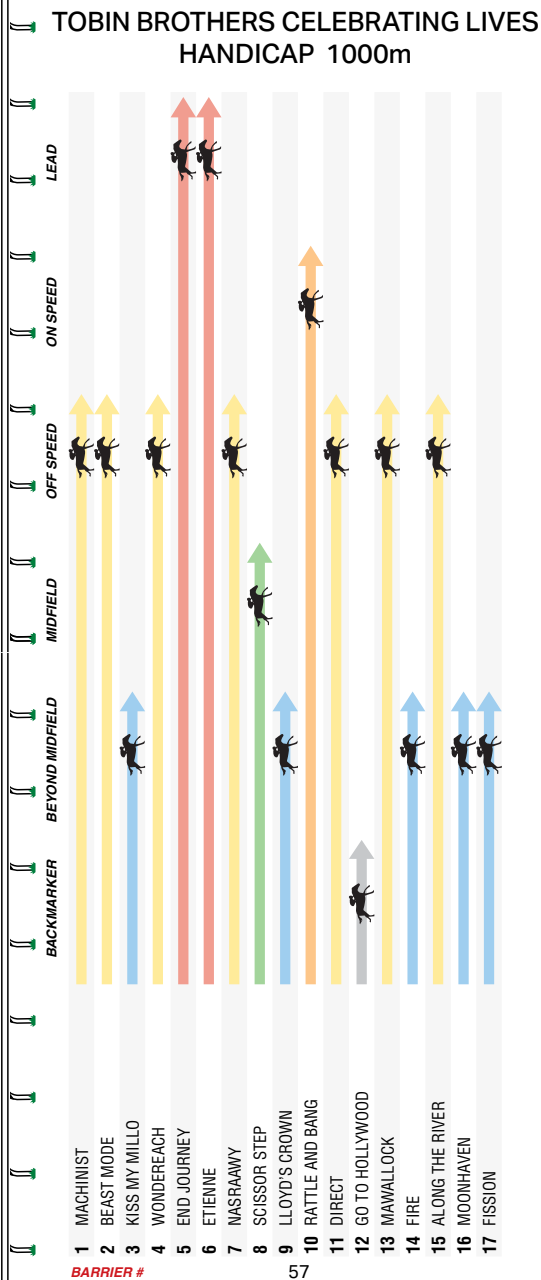

SPEED RATINGS (Horses listed by barrier)

TOBIN BROTHERS FUNERALS
Celebrating Lives SINCE 1934

*We employ over 270 caring,
 highly trained and committed people,
 including 12 direct descendants
 of the founders.*