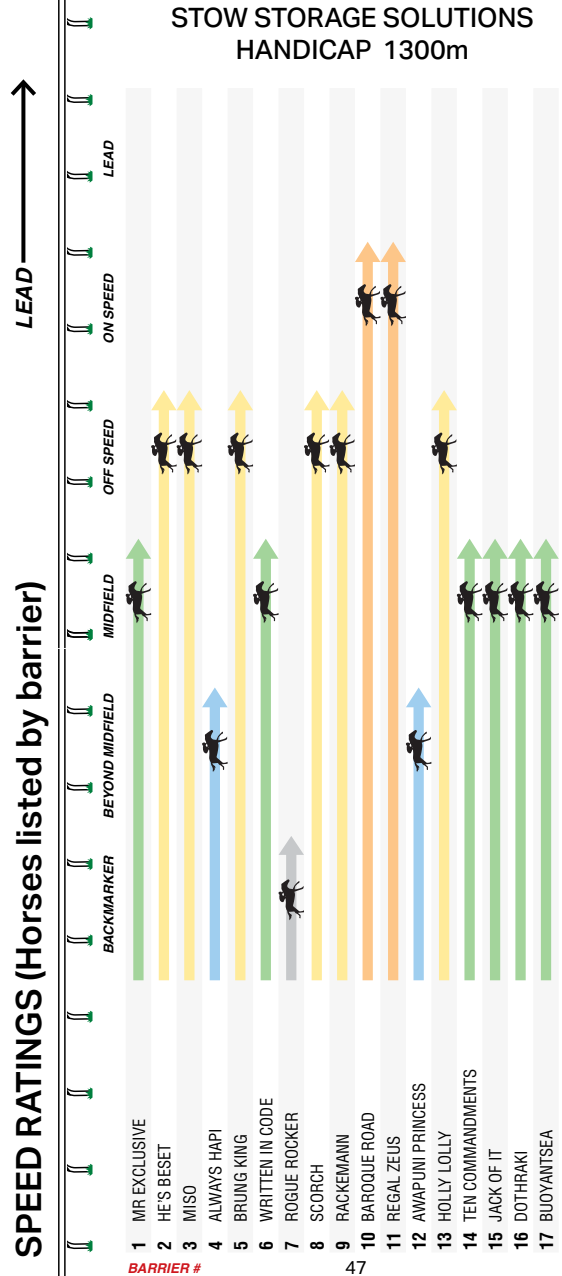

SPEED RATINGS (Horses listed by barrier)