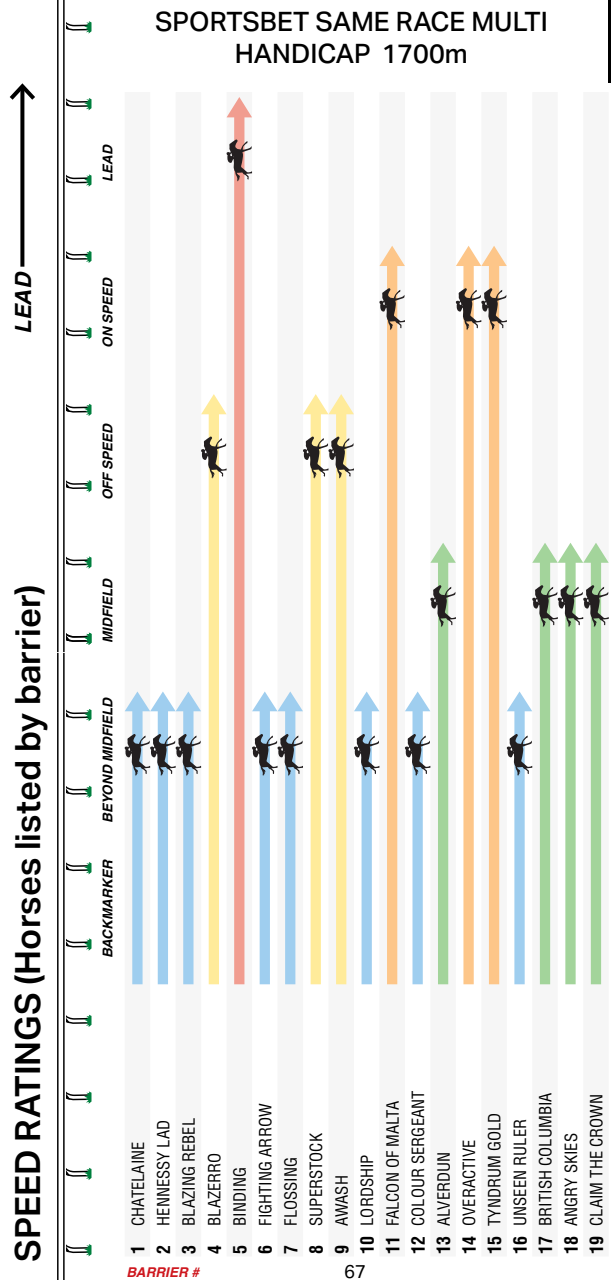

SPEED RATINGS (Horses listed by barrier)