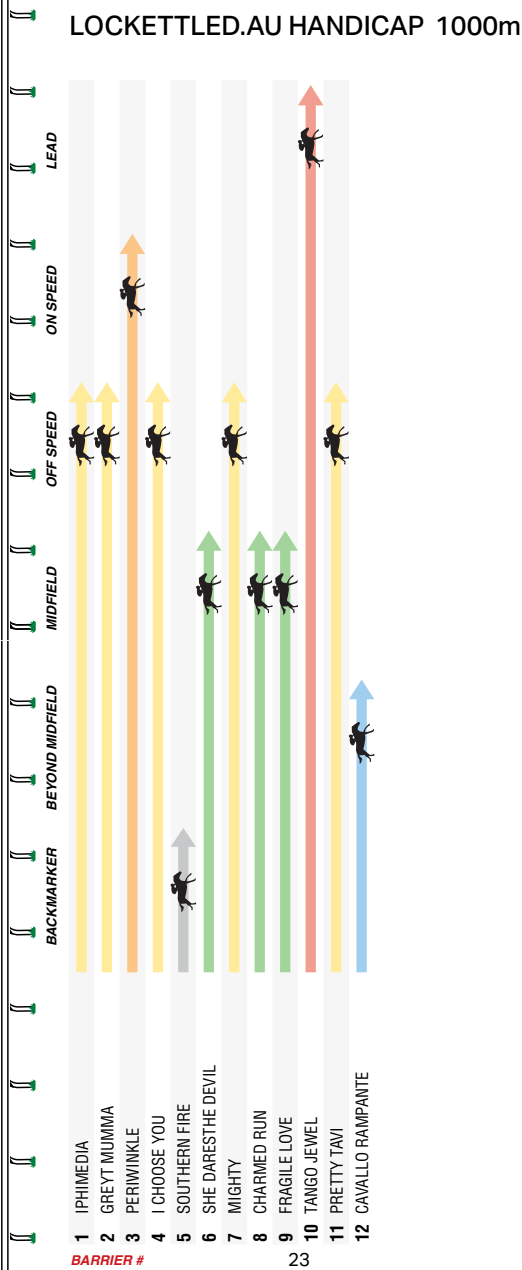

SPEED RATINGS (Horses listed by barrier)