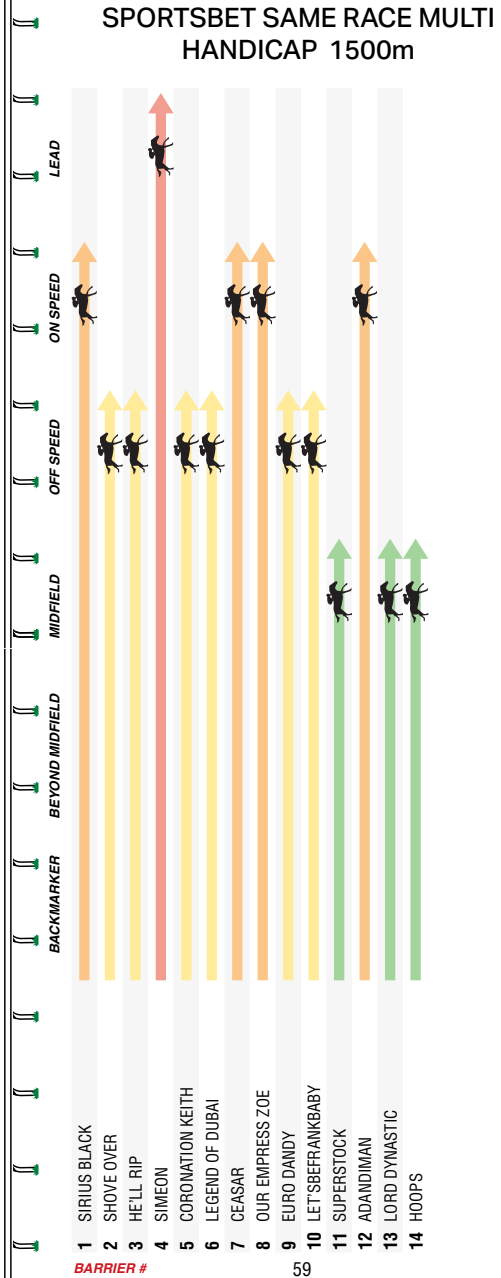

MORE RACES MORE PRIZEMONEY

More Magic

2024/25 RACE SERIES
OVER $20.7M AND
28 RACES NATIONALLY

RACES FROM 1000M-2200M
FOR 2YOS & UP

PERTH YEARLING SALE 22-23 FEBRUARY

TASMANIAN YEARLING SALE 26 FEBRUARY

GOLD COAST MARCH YEARLING SALE 11-12 MARCH

ADELAIDE YEARLING SALE 18-19 MARCH

GOLD COAST NATIONAL YEARLING SALE 4-5 JUNE

MAGICMILLIONS.COM.AU

SPEED RATINGS (Horses listed by barrier)

LEAD ↑