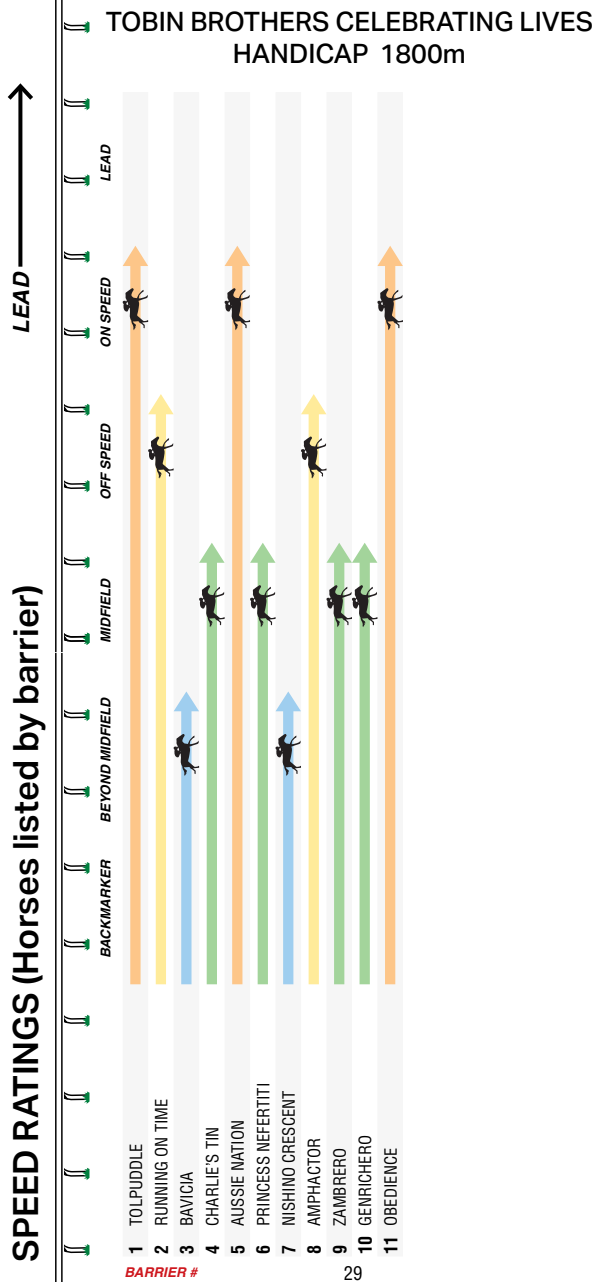

MRC FOUNDATION GALA

Thursday 23 May

We invite you to join the
MRC Foundation for an
unforgettable evening in
support of our charity partner,
Riding for the Disabled
Association of Victoria.

Scan for tickets
& more information
or head to
mrc.racing.com

MRC
Foundation

Calanach's
Jewellers
the world's finest

SPEED RATINGS (Horses listed by barrier)