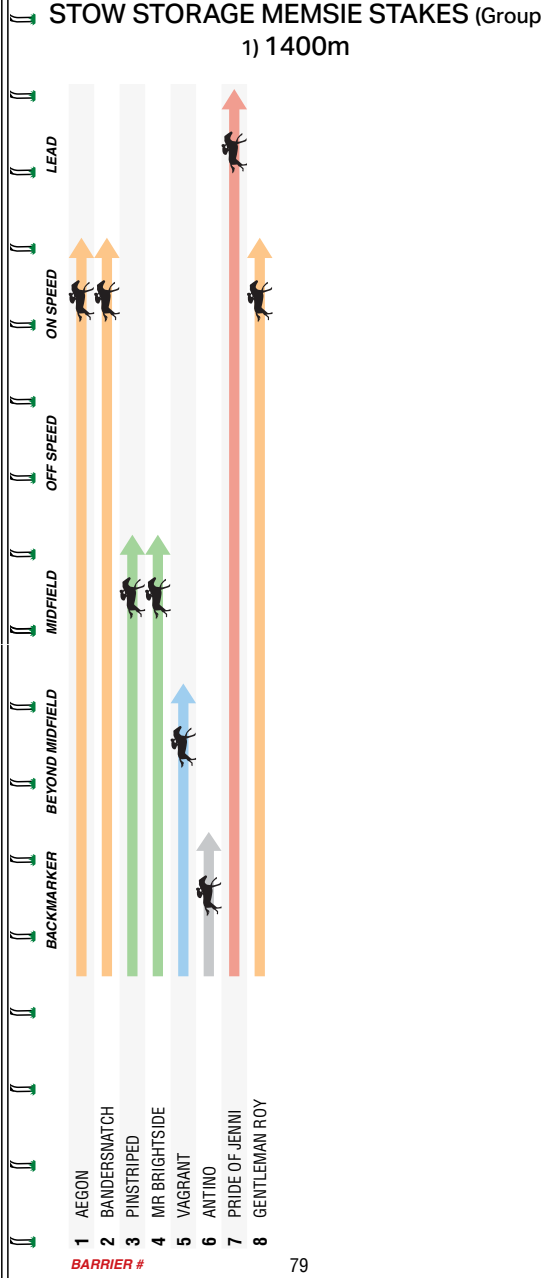

Longest Priced Winners: 501 (Coppice-1954) 331 (Prince Bardolph-1916); **Shortest Priced Winners:** 112f (Ajax-1938) 16f (Phar Lap-1931) 219f (Ajax-1940) 144f (Ajax-1938)

P B Lawrence Siks-Memsie Siks (same year): (5) Mr Brightside (2023) Regal Roller (2004) Zambari (1973) Lord (1958) Syntax (1957)

Melbourne Cup winners to contest the Memsie Siks: (16) includes Makye Diva (2004/2005) Doriemus (1995) Rising Fast (1954/1955) Amounts (1930) Manfred (1926) Eurythmic (1920)

Caulfield Cup winners to contest the Memsie Siks: (20) includes Northerly (2002) Doriemus (1995) Rising Fast (1954/1955) Amounts (1930) Manfred (1926) Eurythmic (1920)

Cox Plate winners to contest the Memsie Siks: (22) includes So You Think (2010) Makye Diva (2005) Northerly (2002) Sunline (2000) Rising Fast (1954) Phar Lap (1931)

Leading Trainers: Jack Holt (11), Ken Hilton (8), Mark Whitty (5), Bart Cummings, Colin Hayes, Frank Musgrave (4), David Hayes, Phillip Heywood, David Price (3)

Leading Jockeys: Frank Dempsey, Jack Purfield, Bill Williamson (5), Geoff Lane, Craig Williams (4), Harold Badger, Darren Gaucci, Stan Ralph, Harry White (3)

SPEED RATINGS (Horses listed by barrier)

79