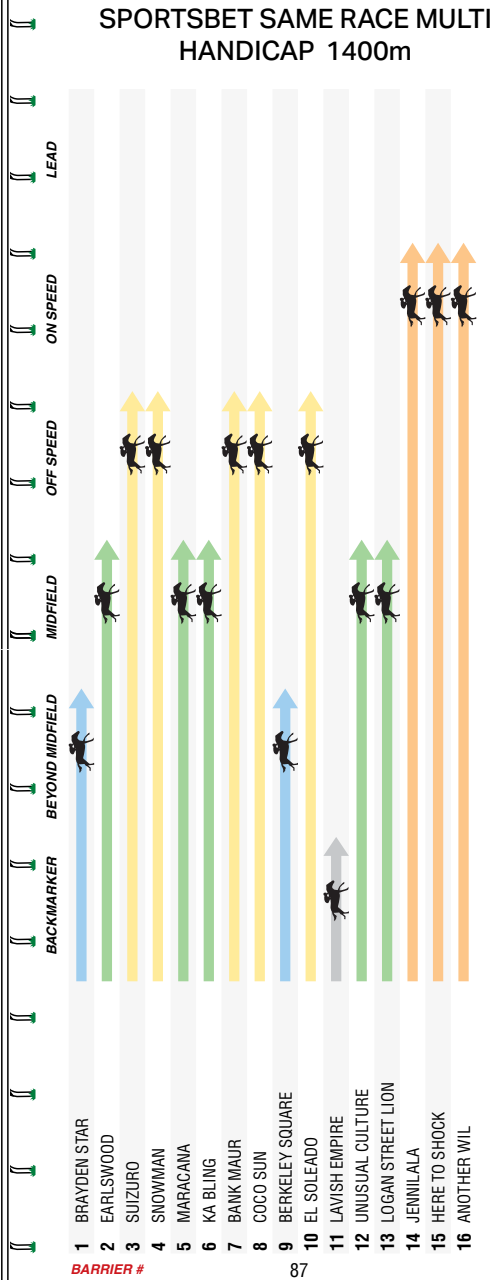

SPEED RATINGS (Horses listed by barrier)