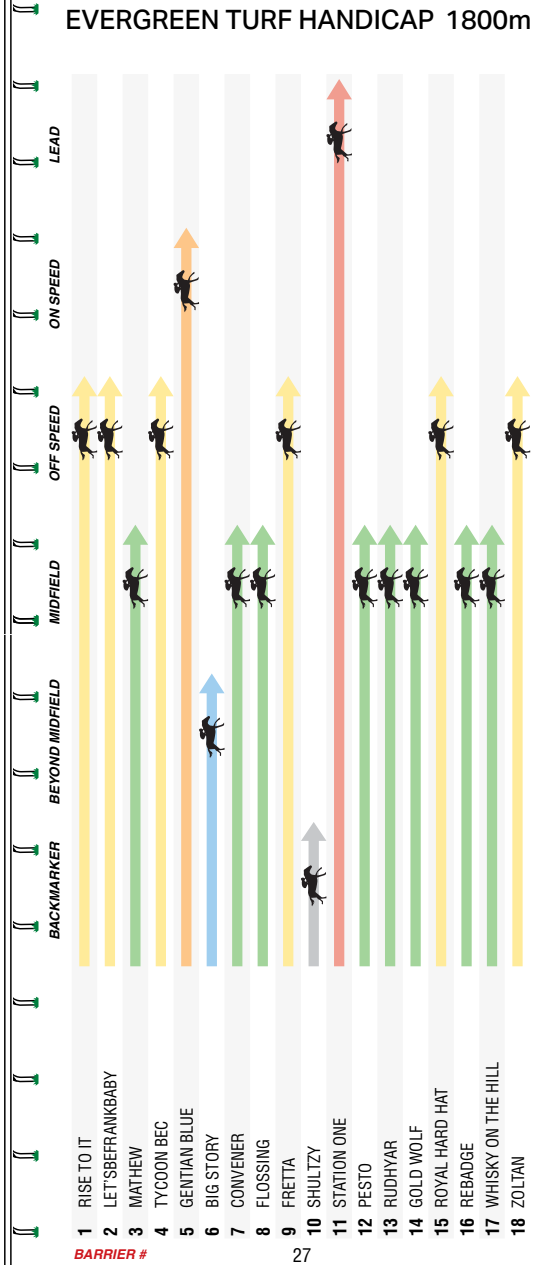

SPEED RATINGS (Horses listed by barrier)

LEAD ↑