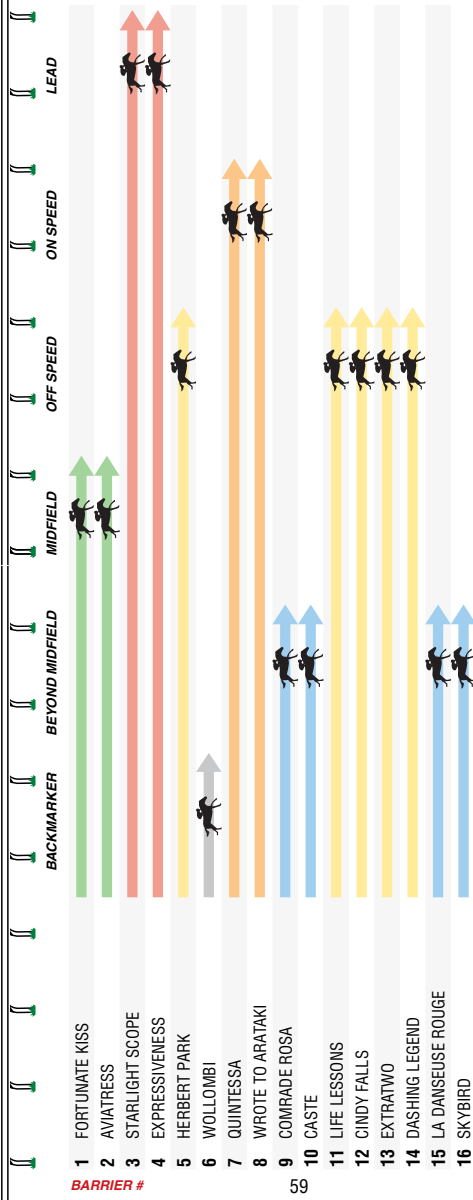

Notable Winners: Probabeel (2021) Pippie (2019) Chain of Lightning (2022) Pemrod (2002) Mild Summer Music (2011) Benedetta (2023) Spectrum (1998) Perfect Jewel (2020)

Brief Embrace (2003) Gregers (2014) Storm Alert (2006) Tickle My (2000)

Longest Priced Winners: 2014 (Party Dancer-1993) $19 (Storm Signal-2007); Shortest Priced Winners: $1.95f (Probabeel-2021) $2.05f (Pippie-2019) $2.15f (Gregers-2014)

Cockram Skis winners record in the VRC Let's Elope Skis (same year): 15 starters for 3 wins (Cats Whisker-2009, Dea-2005, Tickle My-2000), 1 second, 11 unplaced

VRC Let's Elope winners to contest the Cockram Skis: (22) Kissonallfourcheeks (2022) Pretty Brazen (2020) Spanish Whisper (2019) | Am a Star (2018) Sword of Light (2017)

Don't Doubt Mamma (2016) Commanding Jewel (2014) Pinker Pinker (2011) No Evidence Needed (2010) Cat's Whisker (2009) Mimi Lebrock (2008) Devil Moon (2007) Rewaaya (2006)

Dea (2005) Beautiful Gem (2004) Ain't Seen Nothin' (2003) Tickle My (2000) Zapeace (1999) Skyrocket (1998) Tolanda (1995) Amuse Us (1994) Rose of Matizza (1993)

Dea (2005) Beautiful: Peter Moody (4), Lee Freedman, George Hanlon, David Hayes, John Weagher, Mike Moroney, Jason Warren (2)

Leading Jockeys: Ben Melham (4), Steven King (3), Stephen Bastier, Kerrin McEvoy, Craig Williams (2)

SPEED RATINGS (Horses listed by barrier)

TOBIN BROTHERS COCKRAM STAKES (Group 3) 1200m