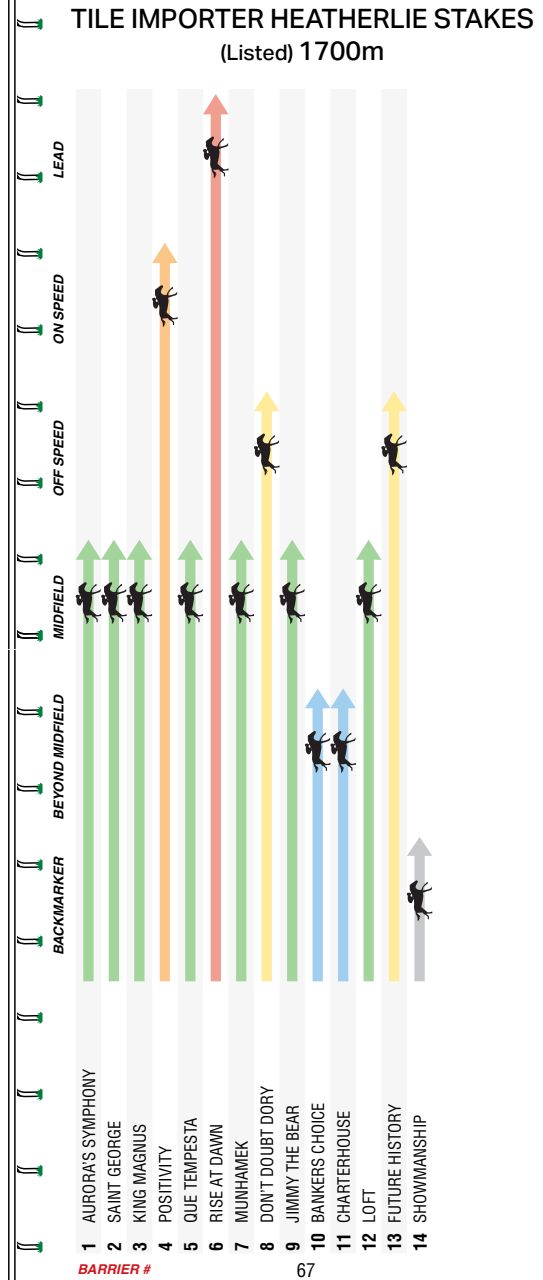

SPEED RATINGS (Horses listed by barrier)