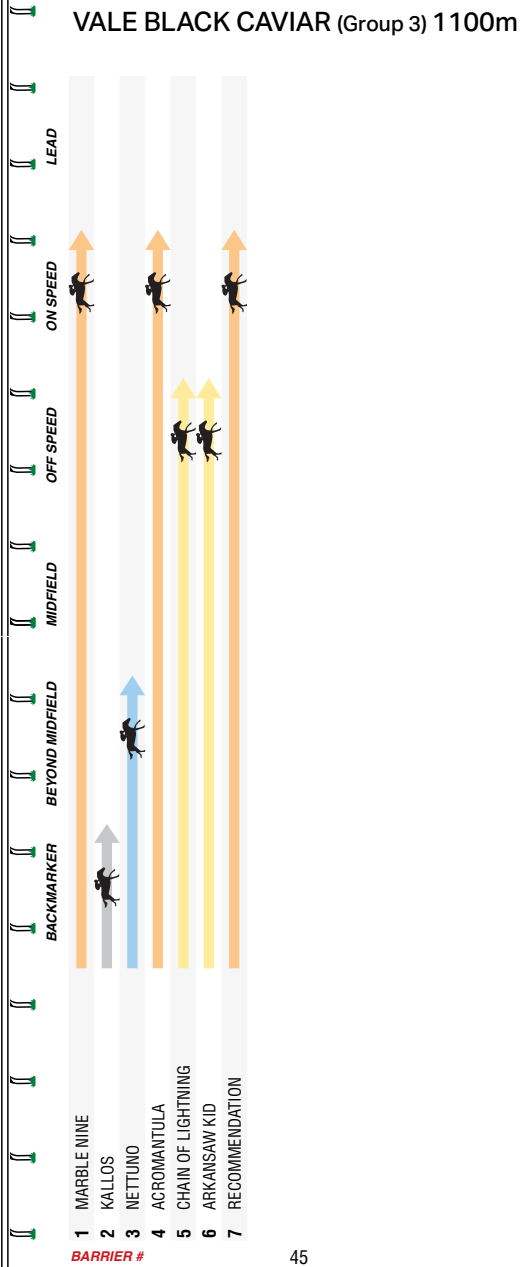

SPEED RATINGS (Horses listed by barrier)