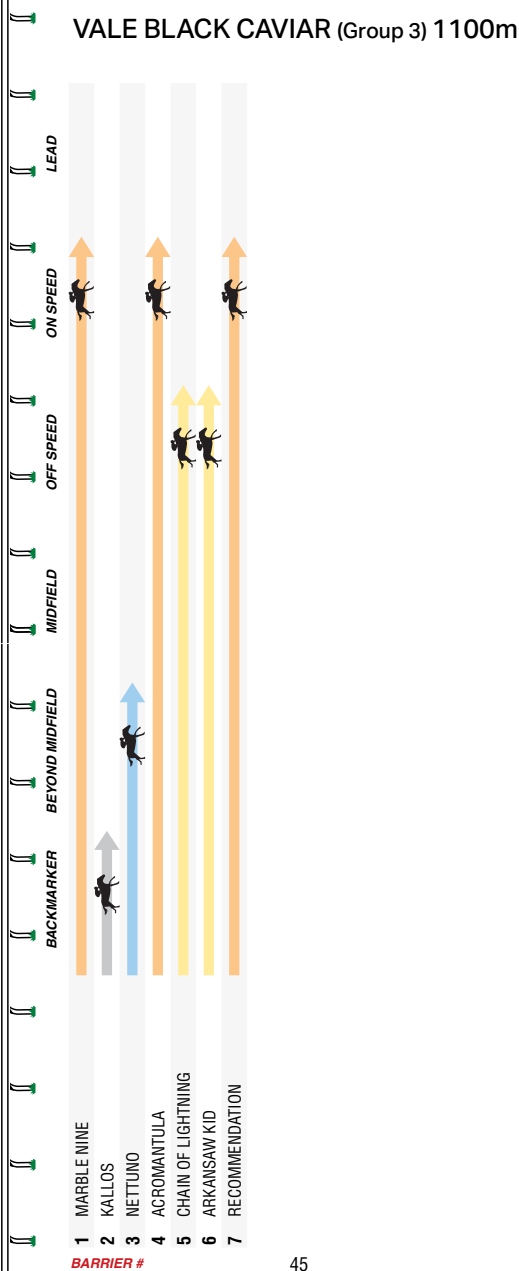

SPEED RATINGS (Horses listed by barrier)