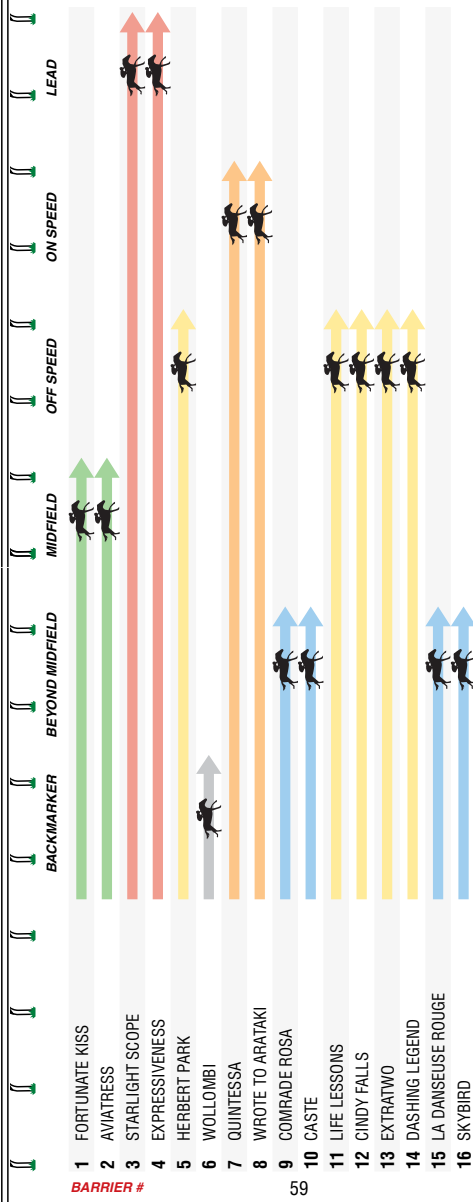

Notable Winners: Probabeel (2021) Pippie (2019) Chain of Lightning (2022) Pemrod (2002) Mild Summer Music (2011) Benedetta (2023) Spectrum (1998) Perfect Jewel (2020)

Brief Embrace (2003) Gregers (2014) Storm Alert (2006) Tickle My (2000)

Longest Priced Winners: 2014 (Party Dancer-1993) $19 (Storm Signal-2007); Shortest Priced Winners: $1.95f (Probabeel-2021) $2.05f (Pippie-2019) $2.15f (Gregers-2014)

Cockram Skis winners record in the VRC Let's Elope Skis (same year): 15 starters for 3 wins (Cats Whisker-2009, Dea-2005, Tickle My-2000), 1 second, 11 unplaced

VRC Let's Elope winners to contest the Cockram Skis: (22) Kissonallfourcheeks (2022) Pretty Brazen (2020) Spanish Whisper (2019) | Am a Star (2018) Sword of Light (2017)

Don't Doubt Mamma (2016) Commanding Jewel (2014) Pinker Pinker (2011) No Evidence Needed (2010) Cat's Whisker (2009) Mimi Lebrock (2008) Devil Moon (2007) Rewaaya (2006)

Dea (2005) Beautiful Gem (2004) Ain't Seen Nothin' (2003) Tickle My (2000) Zapeace (1999) Skyrocket (1998) Tolanda (1995) Amuse Us (1994) Rose of Matizza (1993)

Dea (2005) Beautiful: Peter Moody (4), Lee Freedman, George Hanlon, David Hayes, John Weagher, Mike Moroney, Jason Warren (2)

Leading Jockeys: Ben Melham (4), Steven King (3), Stephen Bastier, Kerrin McEvoy, Craig Williams (2)

SPEED RATINGS (Horses listed by barrier)

TOBIN BROTHERS COCKRAM STAKES (Group 3) 1200m