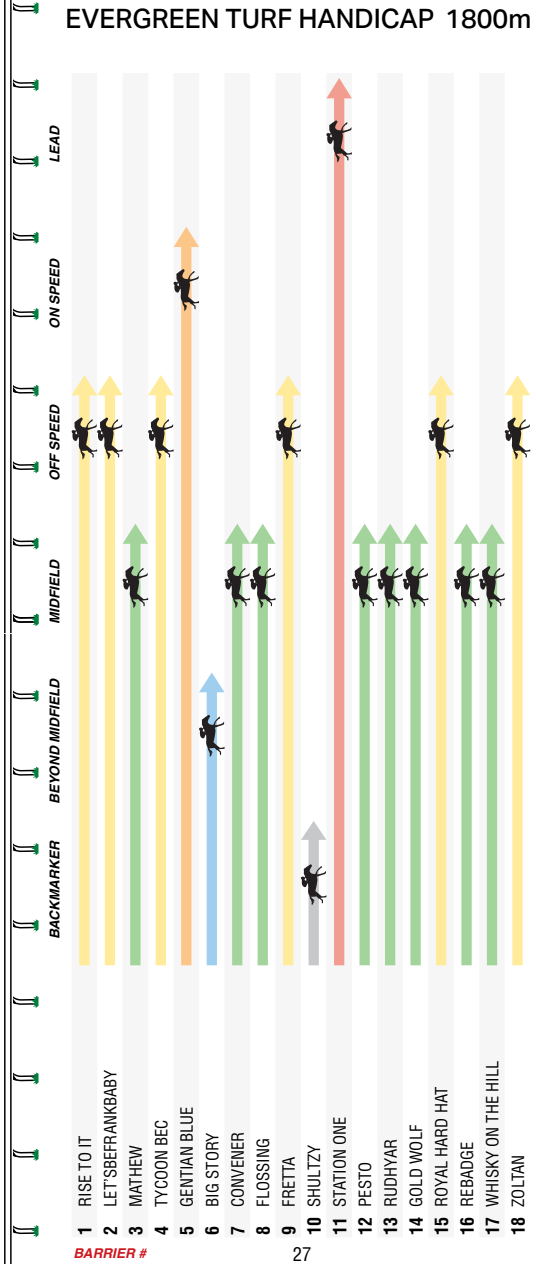

SPEED RATINGS (Horses listed by barrier)

LEAD ↑