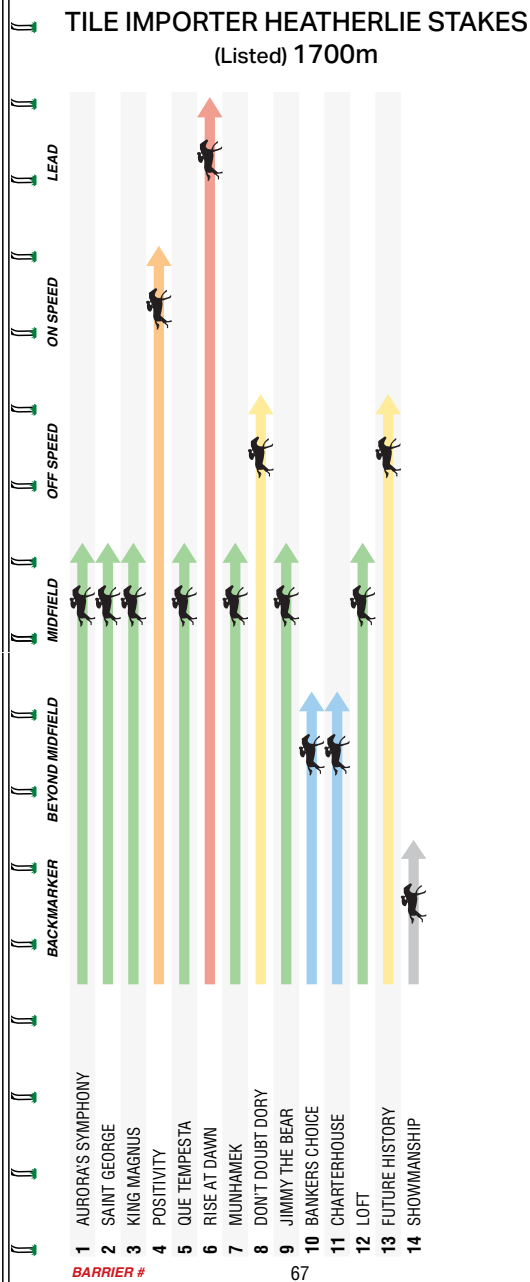

SPEED RATINGS (Horses listed by barrier)