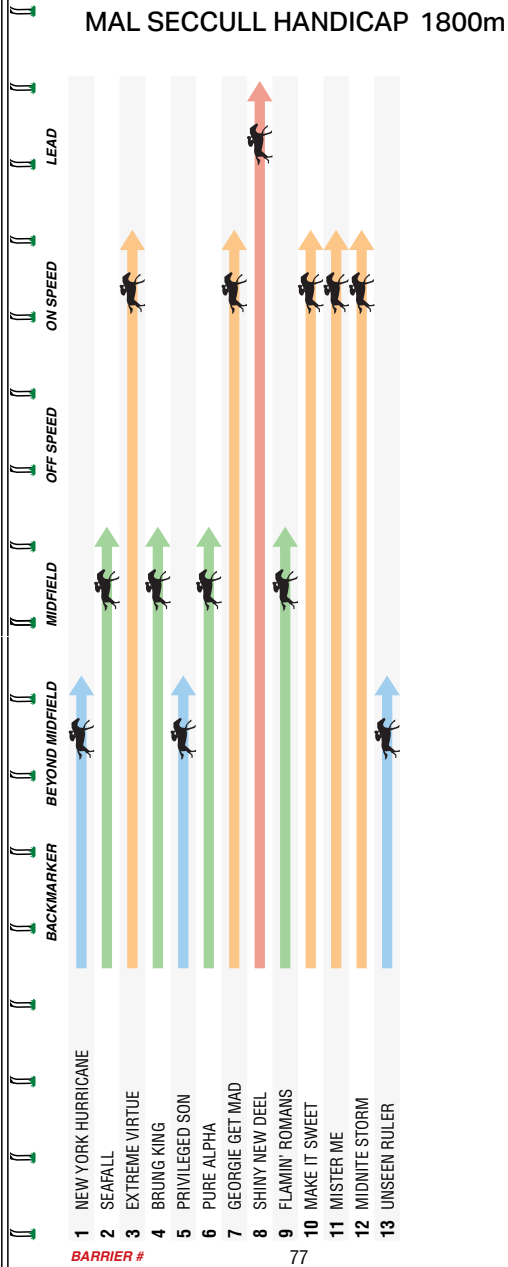

HS

Download the app for
breaking news, sport
and Autumn racing.

Herald Sun | Sunday | We're for you

CARLTON DRAUGHT

18+ FOR PEOPLE OVER THE AGE OF 18 ONLY

SPEED RATINGS (Horses listed by barrier)

A Caulfield Kind of Summer