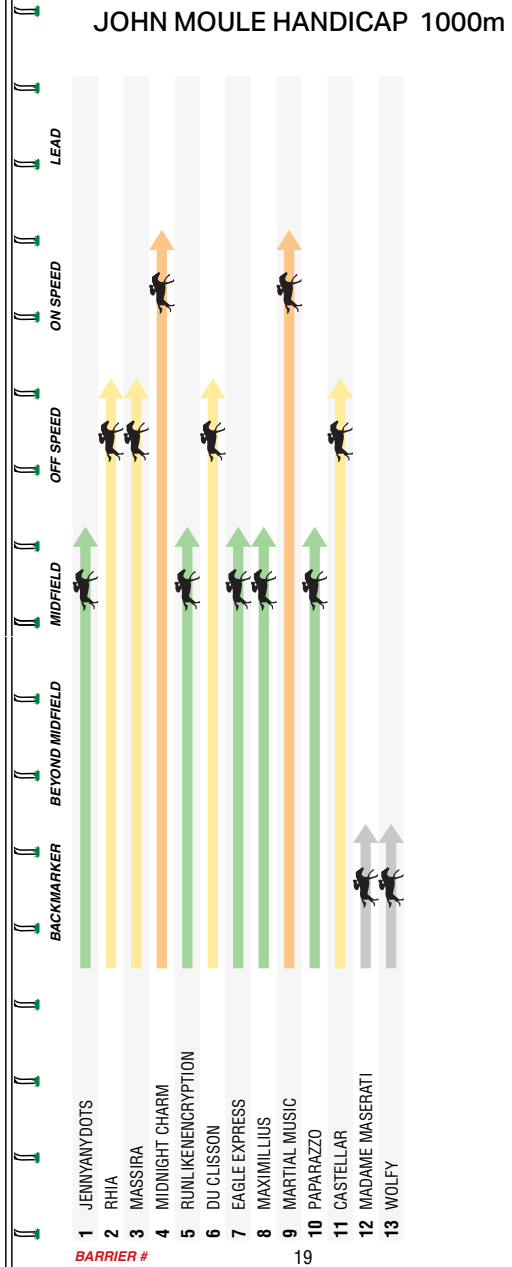

SPEED RATINGS (Horses listed by barrier)

LEAD →