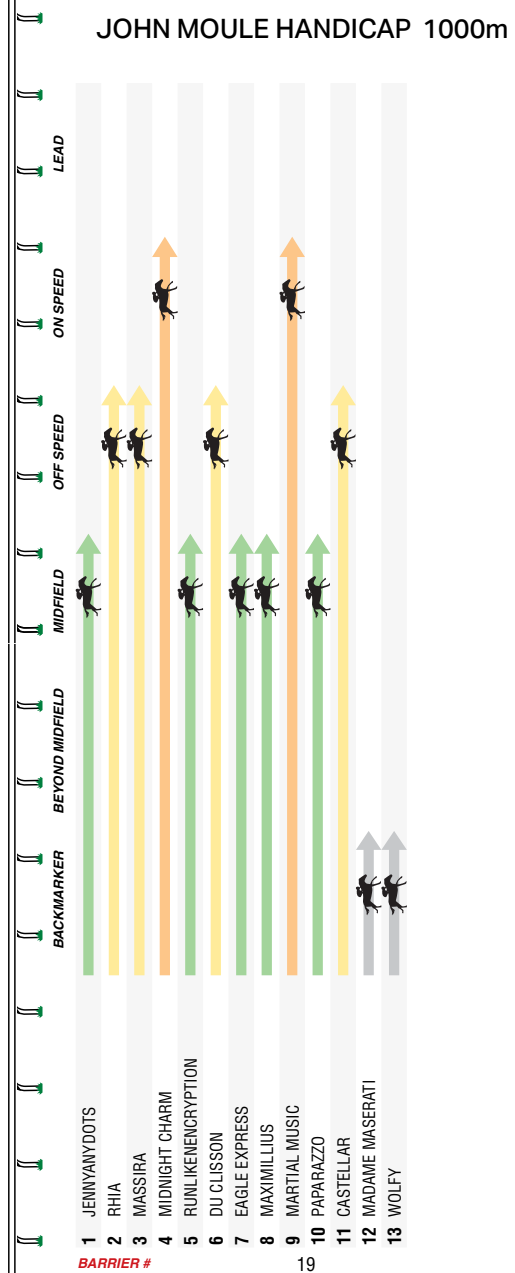

SPEED RATINGS (Horses listed by barrier)

LEAD ↑