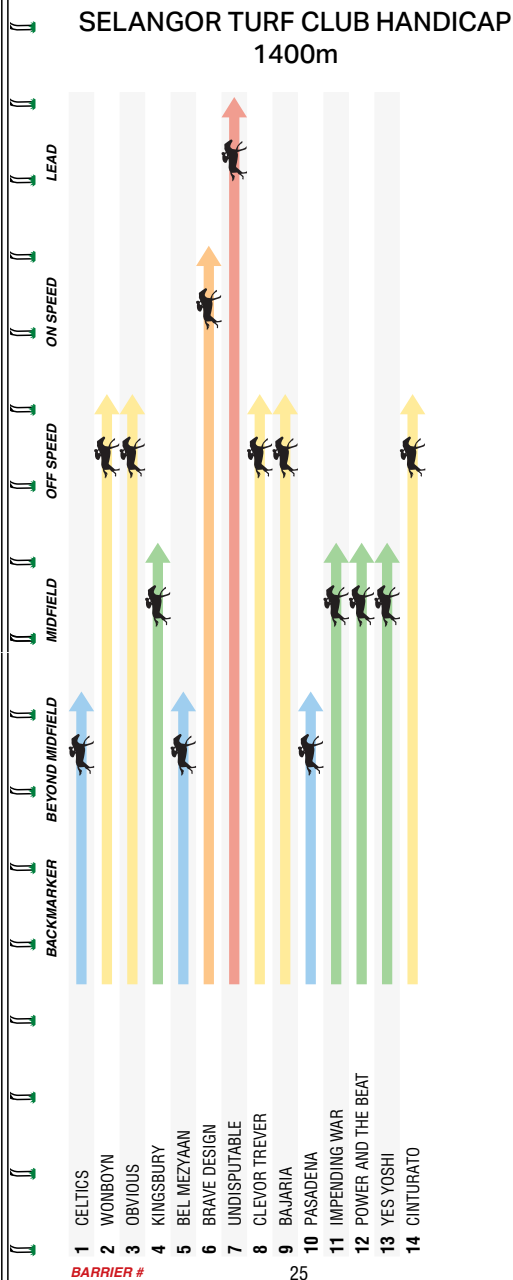

Find out more

*T&Cs apply.

SPEED RATINGS (Horses listed by barrier)