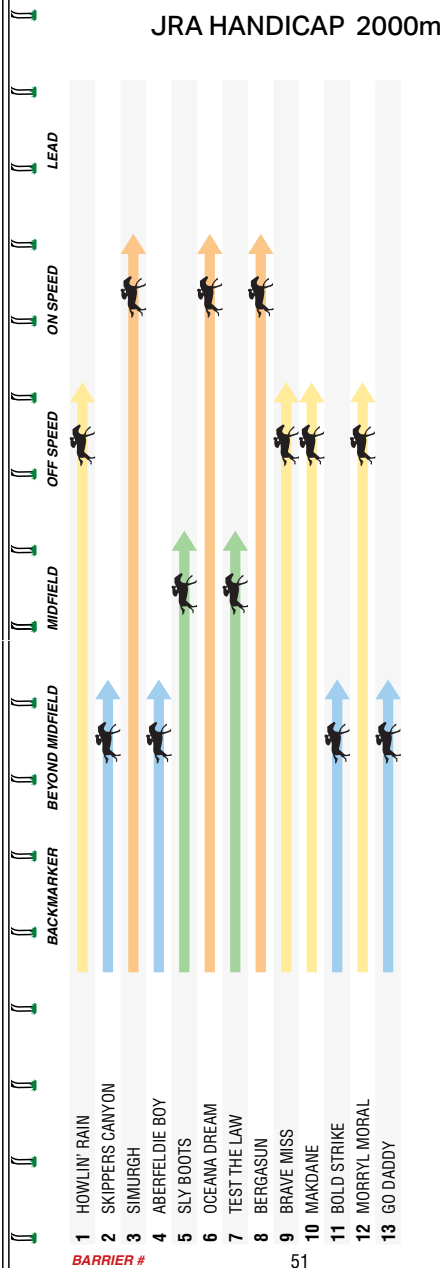

SAME RACE MULTI

✓ **MORE PLACES**

Combine multiple runners to finish anywhere in the top half of the field for bigger odds!

1. Sir Delius
Top 5 **1.60**
Top 2: 2.10   Top 7: 1.25

2. Ceolwulf
Top 6 **1.50**
Top 3: 2.60   Top 4: 2.10

6. Autumn Glow
Top 7 **1.25**
Top 8: 1.80   Top 9: 1.65   Top 6: 1.50

3 Legs 3.80 Odds

sportsbet ✓

**THINK. IS THIS A BET YOU REALLY
WANT TO PLACE?**

For free and confidential support call
1800 858 858 or visit gamblinghelponline.org.au

SPEED RATINGS (Horses listed by barrier)