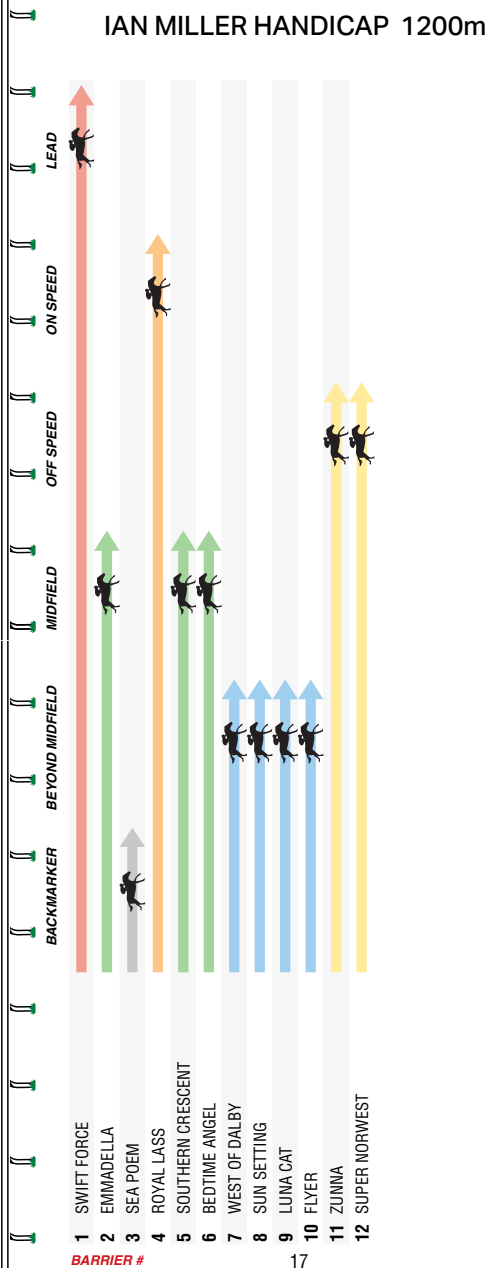

SPEED RATINGS (Horses listed by barrier)

LEAD ←