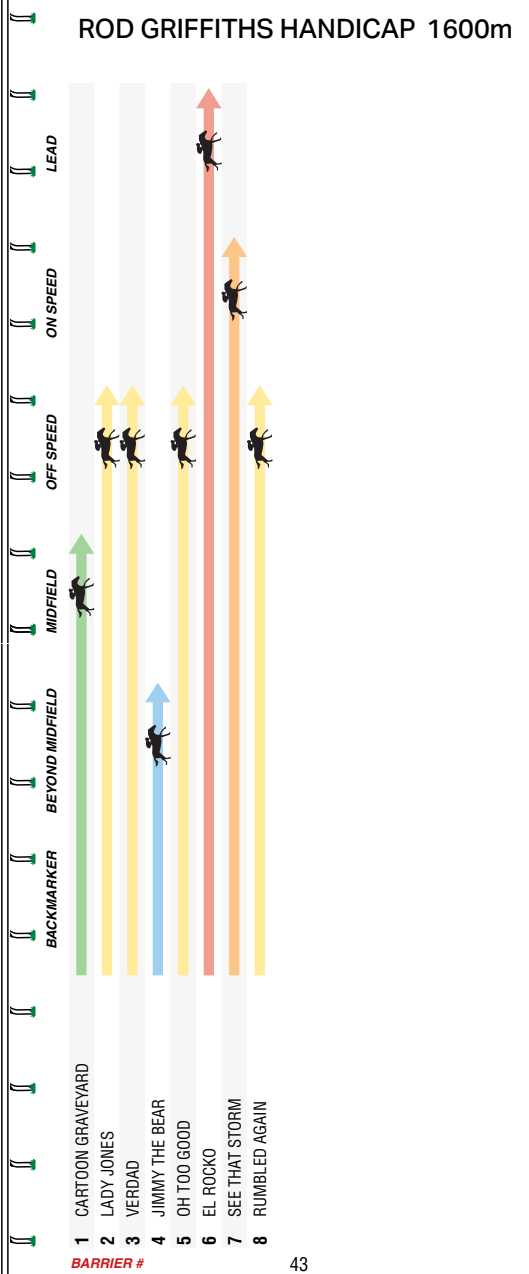

5

Download the app for breaking news, sport and Autumn racing.

Herald Sun | Sunday | We're for you