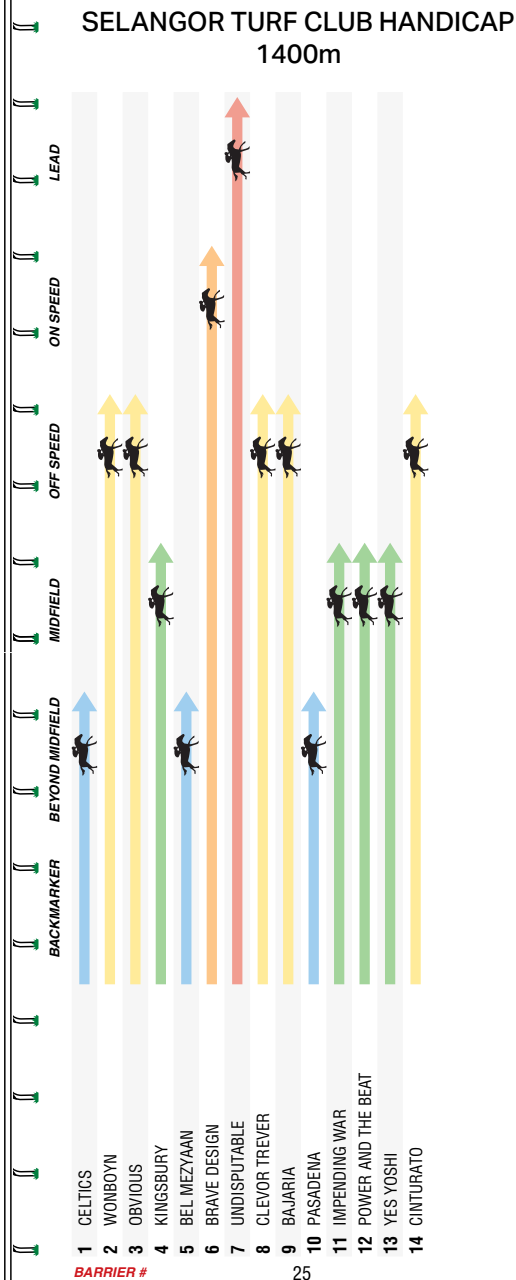

*T&Cs apply.

SPEED RATINGS (Horses listed by barrier)

3

MRC Caulfield Racecourse

SELANGOR TURF CLUB

2 BEL MEZYAAN (Blks) R69

Jerome Hunter (Mornington)
3yo br g 04/10/22 Mezyaan-Bel Mistress (Master of Design) **BREEDER** Mr G Gathercole
OWNERS G A Gathercole **LIME AND ROYAL BLUE CHECKS, LIME SLEEVES AND CAP**
(w) 5 Starts 2-1-2 \$93,300 **TECHFORM 93**