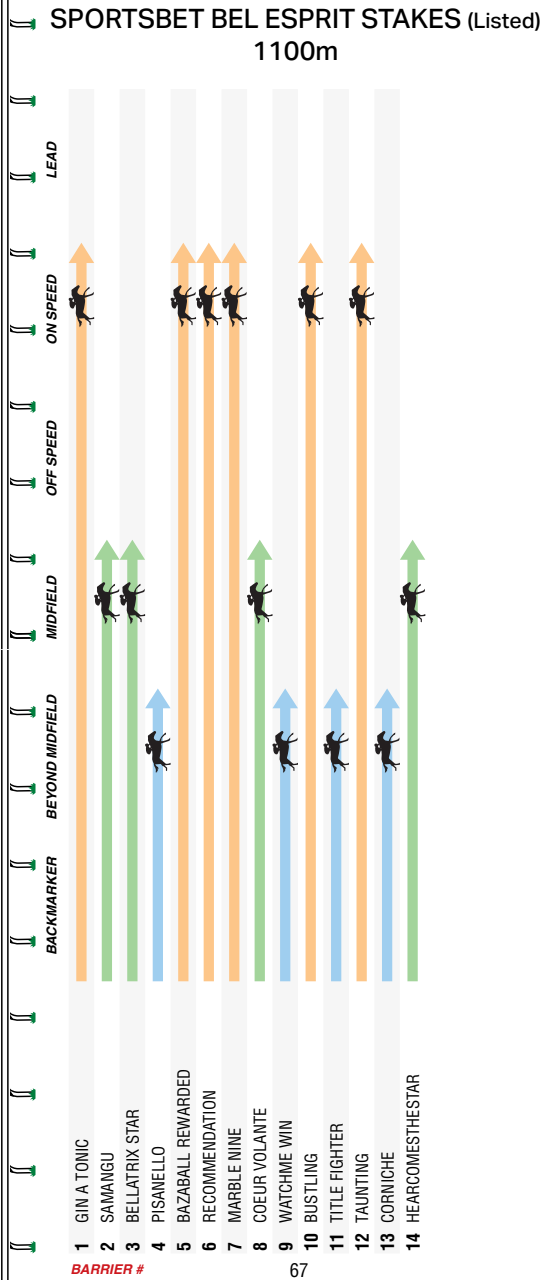

SPEED RATINGS (Horses listed by barrier)