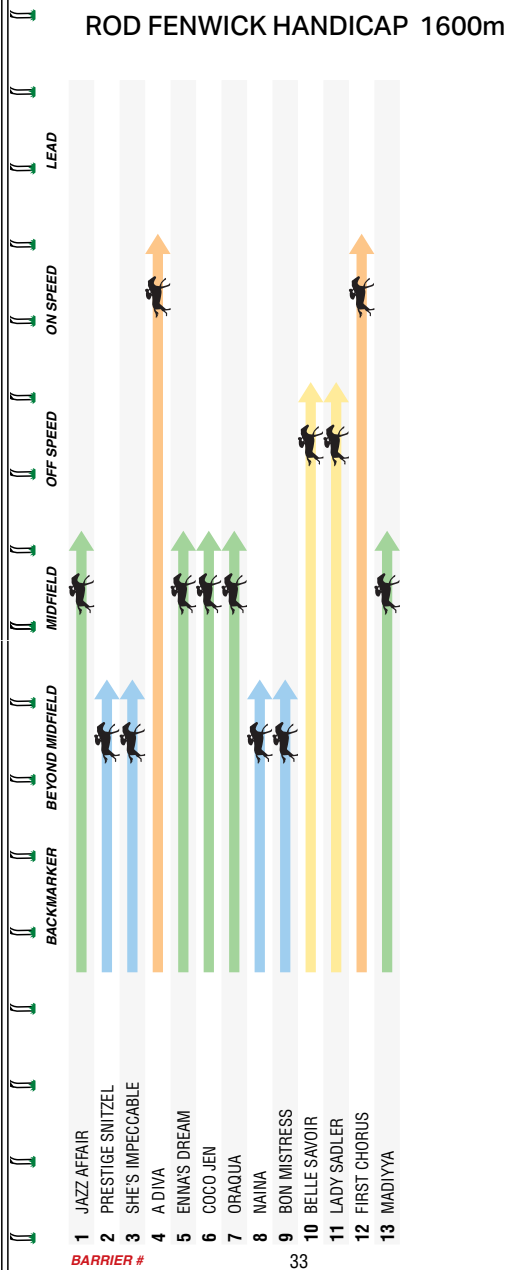

A sip for your senses

Schweppes
CLASSIC
LEMONADE
WITH NATURAL
LEMON FLAVOUR

SPEED RATINGS (Horses listed by barrier)

More time to
use your

MRC Rewards Points

Points earned during the
2025/26 Racing Season (and any
prior seasons) will now expire at
the end of the 2026/27 Racing
Season, giving you greater
flexibility to enjoy your rewards.