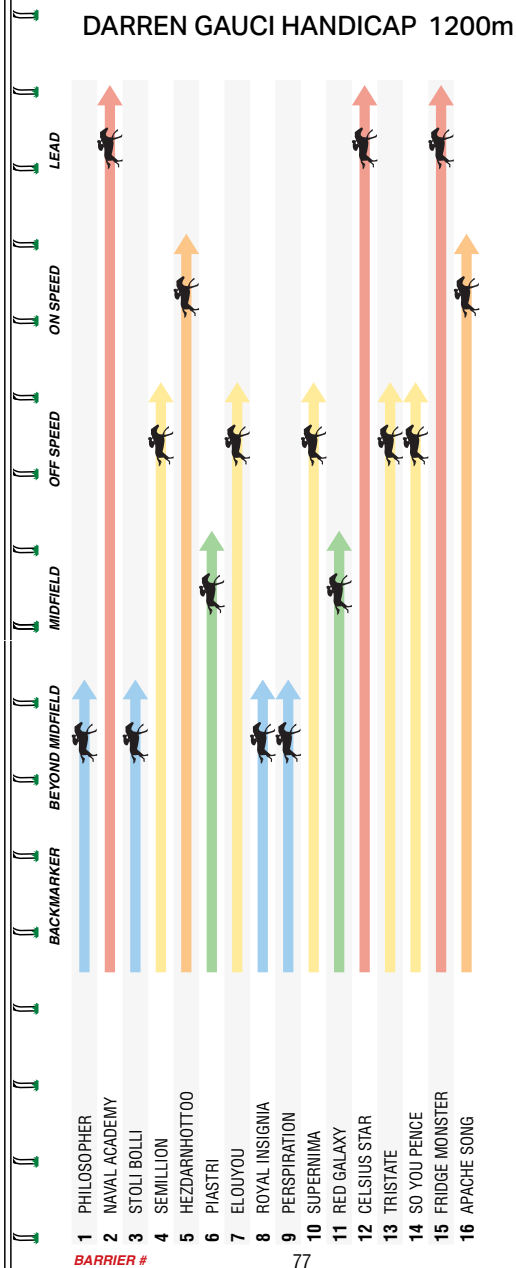

World-class warehouse racking, safety and automation solutions.

Engineered in Europe and delivered across Australia, Stow provides tailored solutions that improve efficiency, enhance safety, and ensure warehouse compliance. Contact us to explore the right fit for your operations.

Scan the QR code to explore Stow's full range of solutions.

SPEED RATINGS (Horses listed by barrier)