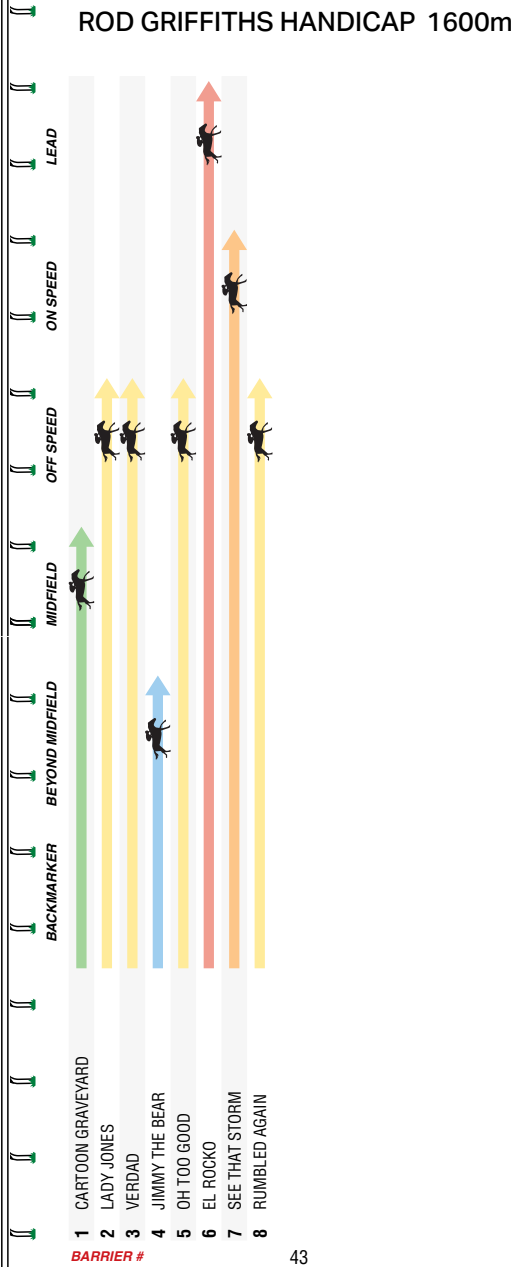

5

Download the app for breaking news, sport and Autumn racing.

Herald Sun | Sunday | We're for you