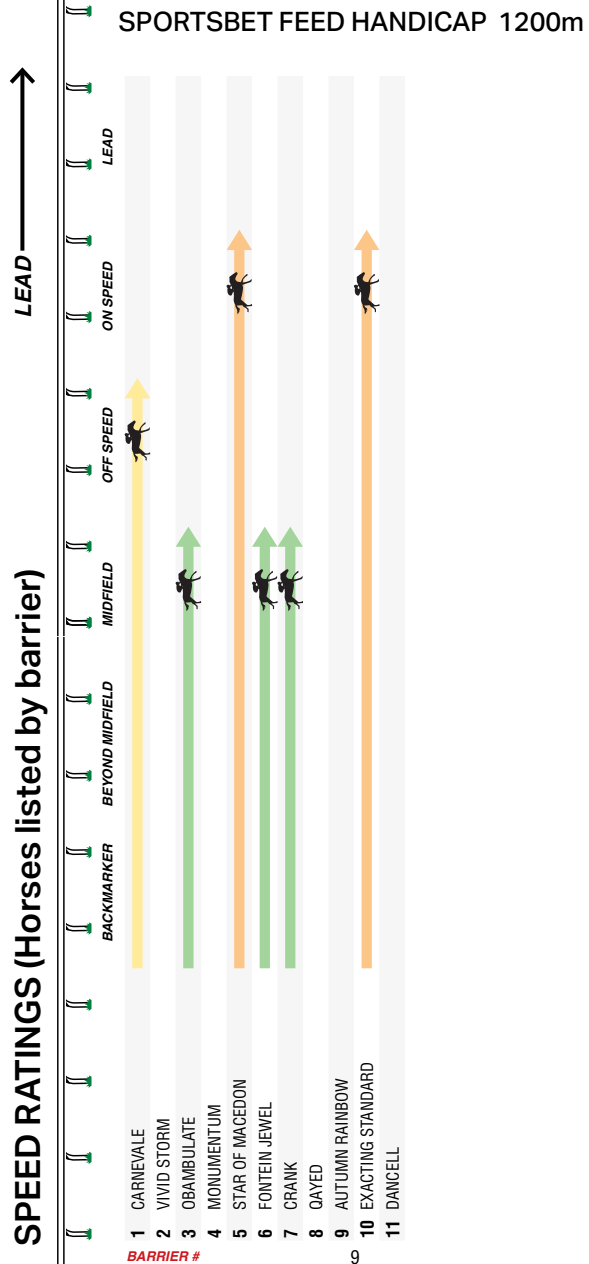

SPEED RATINGS (Horses listed by barrier)