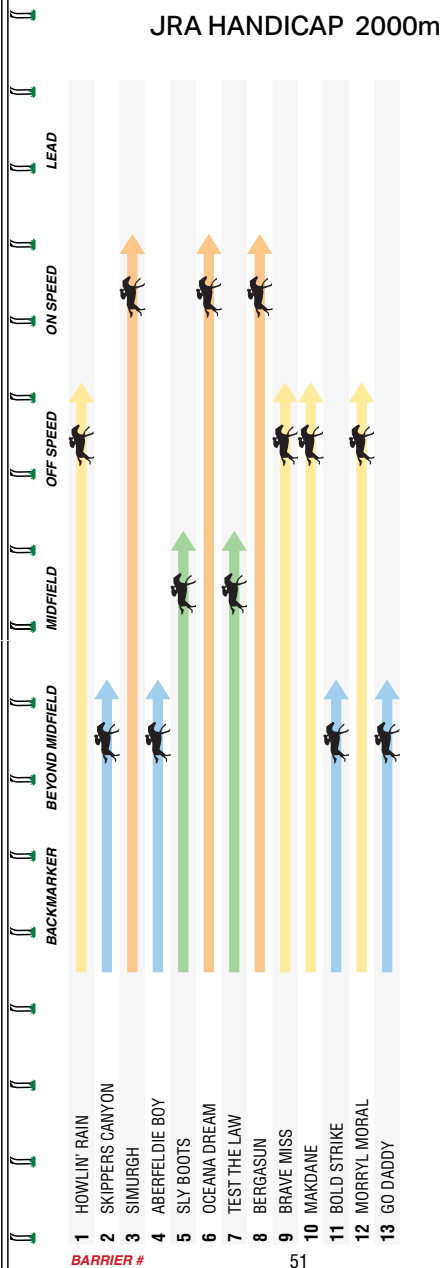

SAME RACE MULTI

✓ **MORE PLACES**

Combine multiple runners to finish anywhere in the top half of the field for bigger odds!

1. Sir Delius
Top 5 **1.60**
Top 3 2.10 Top 7 1.25

2. Ceolwulf
Top 6 **1.50**
Top 3 2.60 Top 4 2.10

6. Autumn Glow
Top 7 **1.25**
Top 5 1.80 Top 4 1.65 Top 6 1.50

3 Legs 3.80 Odds

sportsbet ✓

© Example only. Conditions apply - see sportsbet.com.au.

**THINK. IS THIS A BET YOU REALLY
WANT TO PLACE?**

For free and confidential support call
1800 858 858 or visit gamblinghelponline.org.au

SPEED RATINGS (Horses listed by barrier)

LEAD