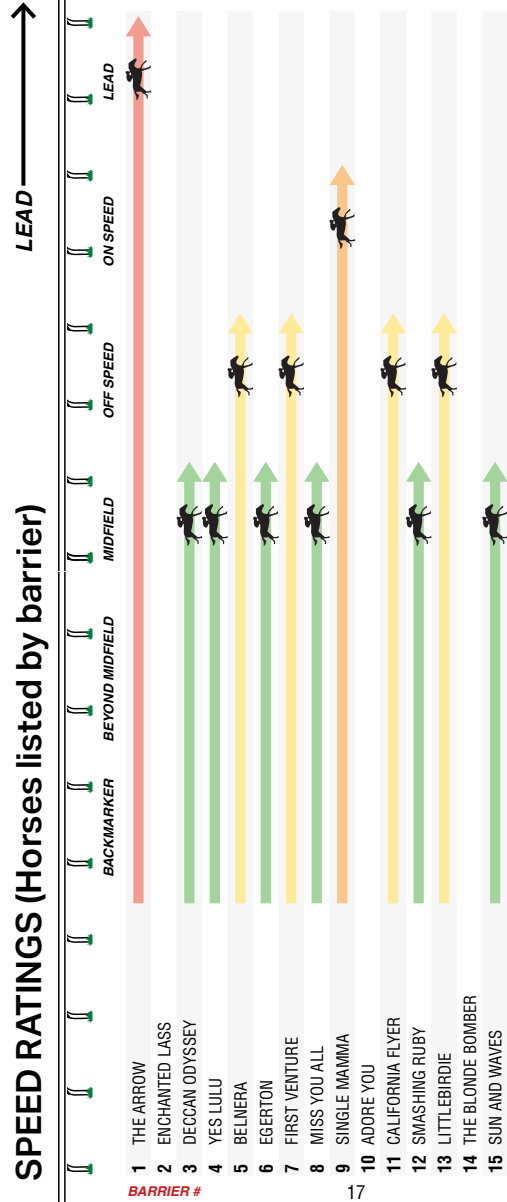

LOCKETTLED.AU PLATE 1200m

SPEED RATINGS (Horses listed by barrier)

**Make Your Next Event a
SPECIAL EVENT !**

**LED CROWD
CONTROL BARRIER**
lockettled.au

2:00PM

MRC Caulfield Heath

2

**LOCKETTLED.AU
PLATE**