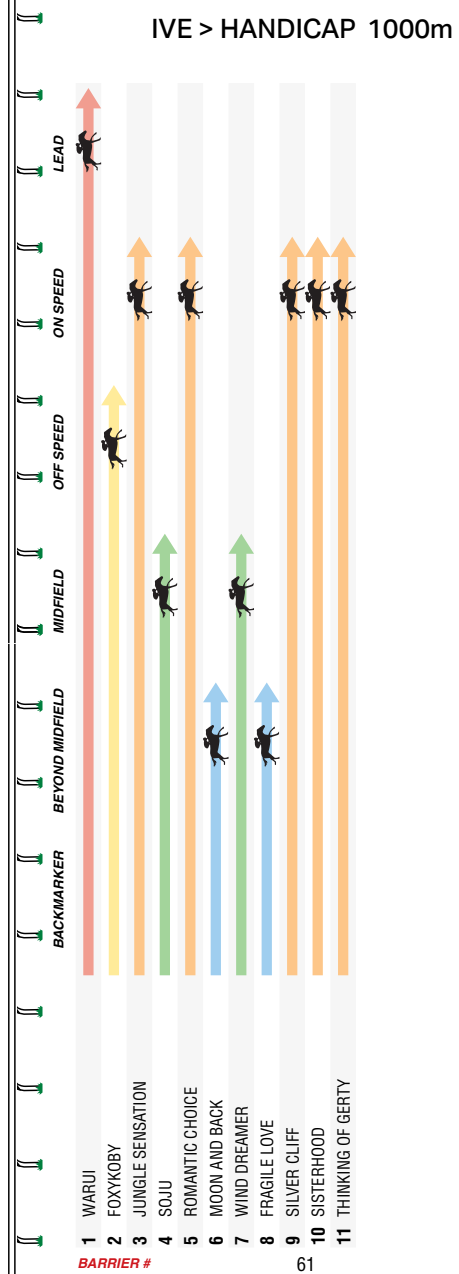

Get a read
on | today

Race day results,
expert tips & the
form guide

Visit heraldsun.com.au

Herald Sun
We're for *you*

SPEED RATINGS (Horses listed by barrier)

LEAD ←