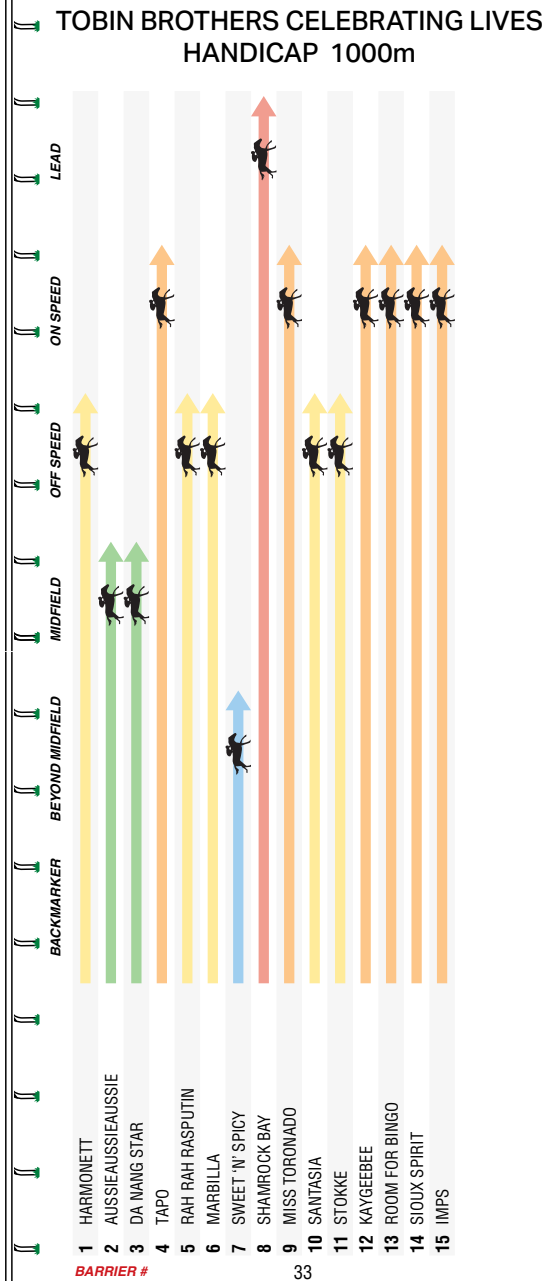

Cleaning Security Integrated Services

Your trusted partner
making places and
spaces better.

millennium

SPEED RATINGS (Horses listed by barrier)