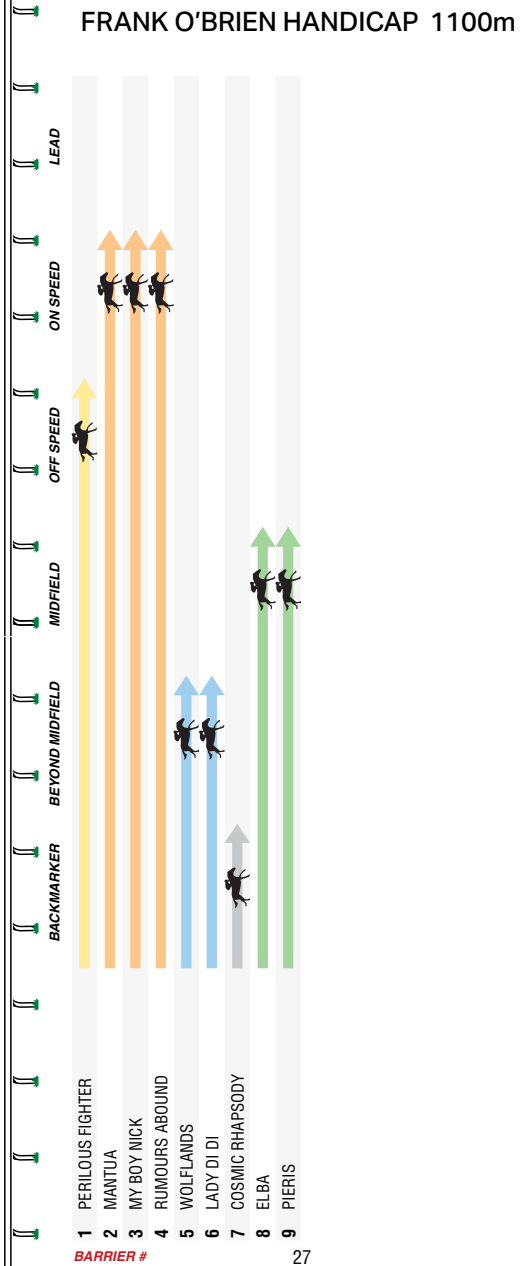

SPEED RATINGS (Horses listed by barrier)

LEAD ↑