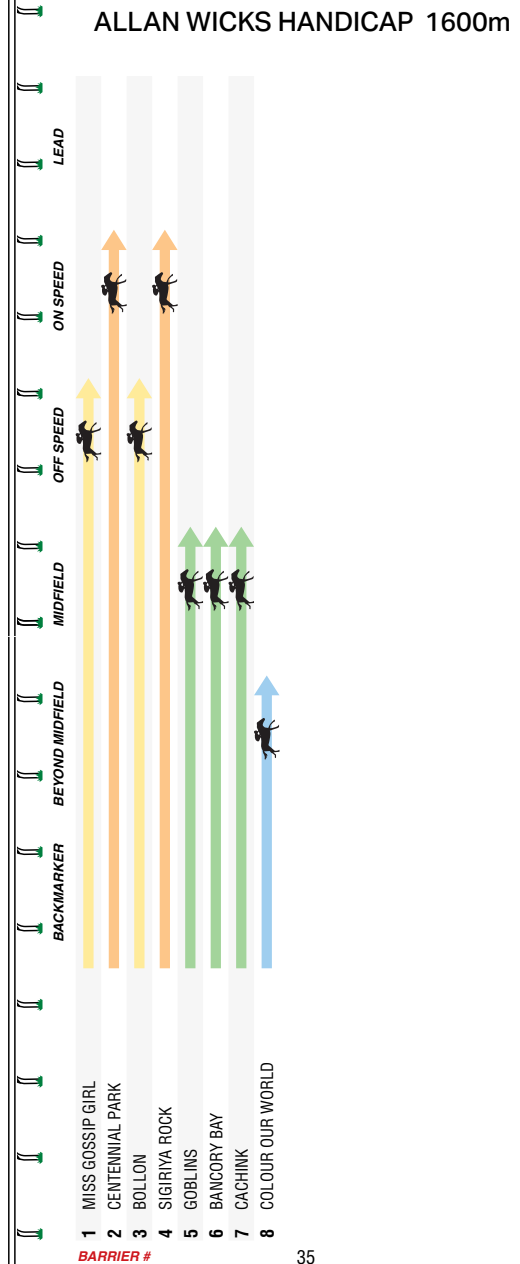

SPEED RATINGS (Horses listed by barrier)

LEAD ←