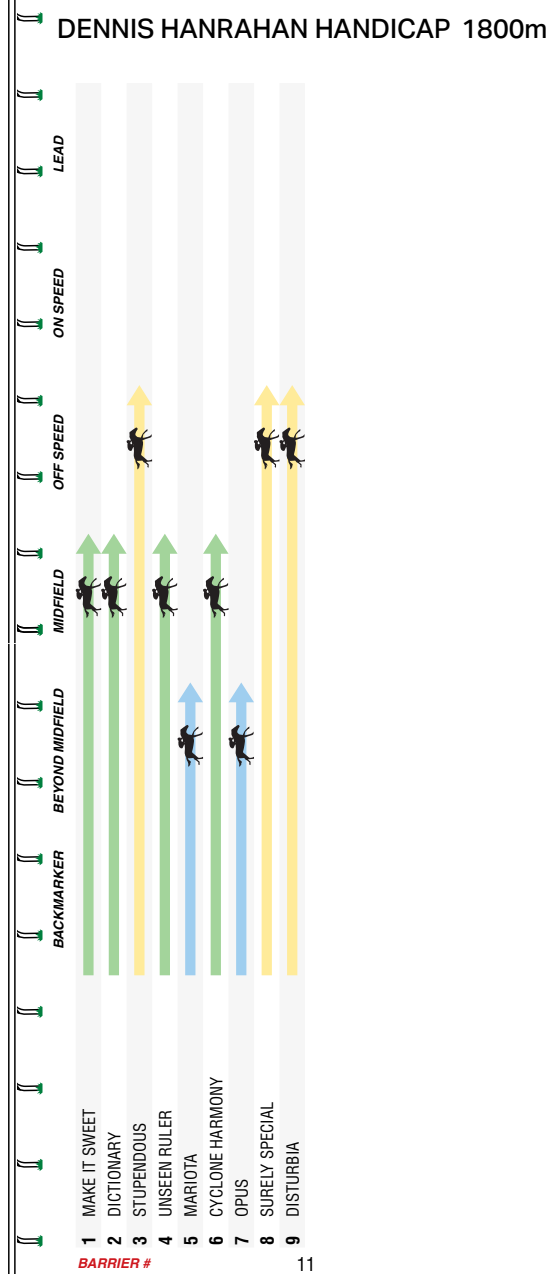

Get a read
on | today

Race day results,
expert tips & the
form guide

Visit heraldsun.com.au

Herald Sun
We're for *you*

SPEED RATINGS (Horses listed by barrier)

LEAD ←