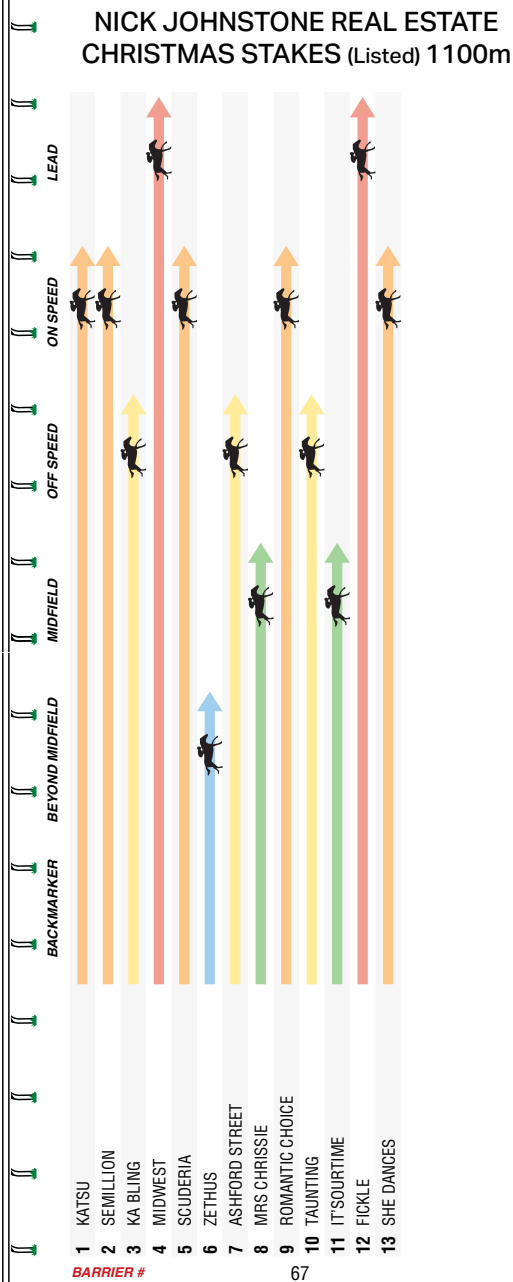

SPEED RATINGS (Horses listed by barrier)

↑
LEAD