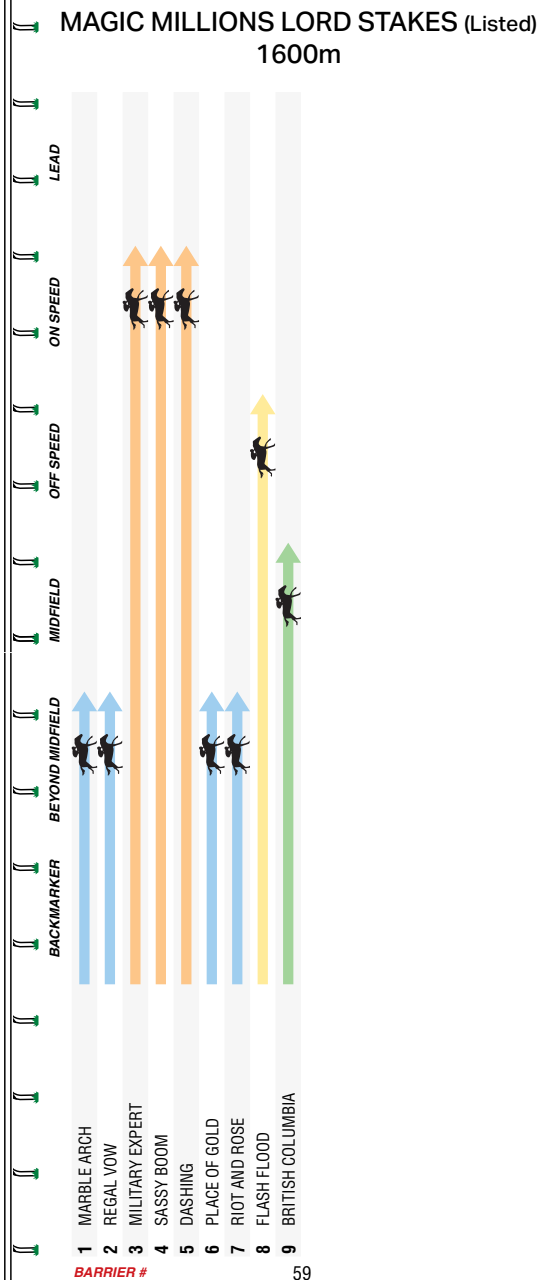

### SPEED RATINGS (Horses listed by barrier)

LEAD

*This summer race for*  
**\$17.25 Million  
 Over 17 Races**

IN MAGIC MILLIONS  
 PRIZEMONEY & BONUSES

**NEW FEATURE TWILIGHT MEETING**

Saturday 4 January 2025  
 Aquis Park Gold Coast Turf Club