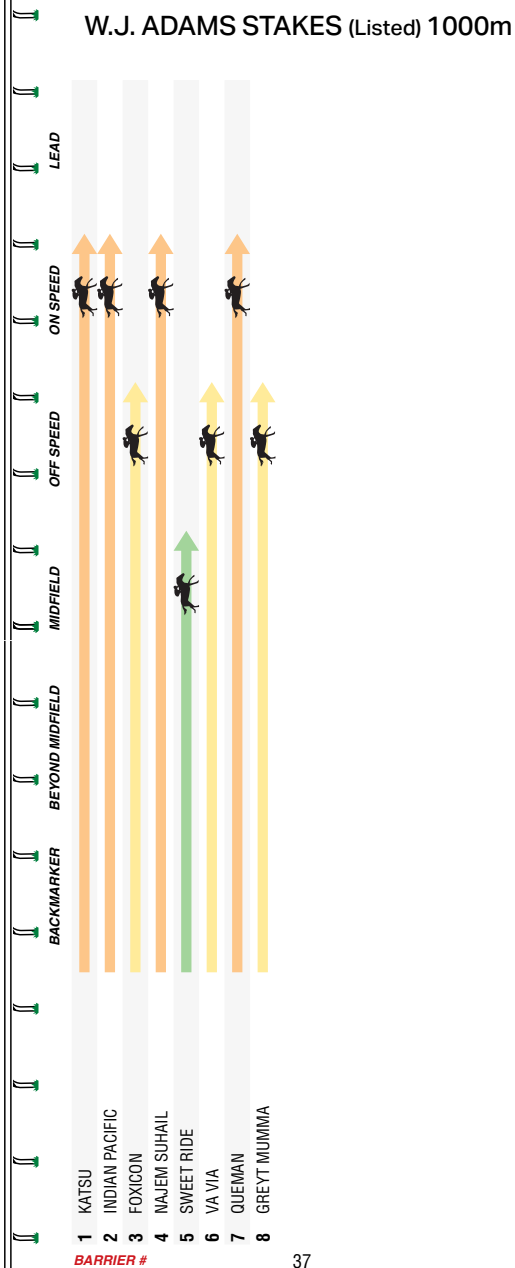

SPEED RATINGS (Horses listed by barrier)