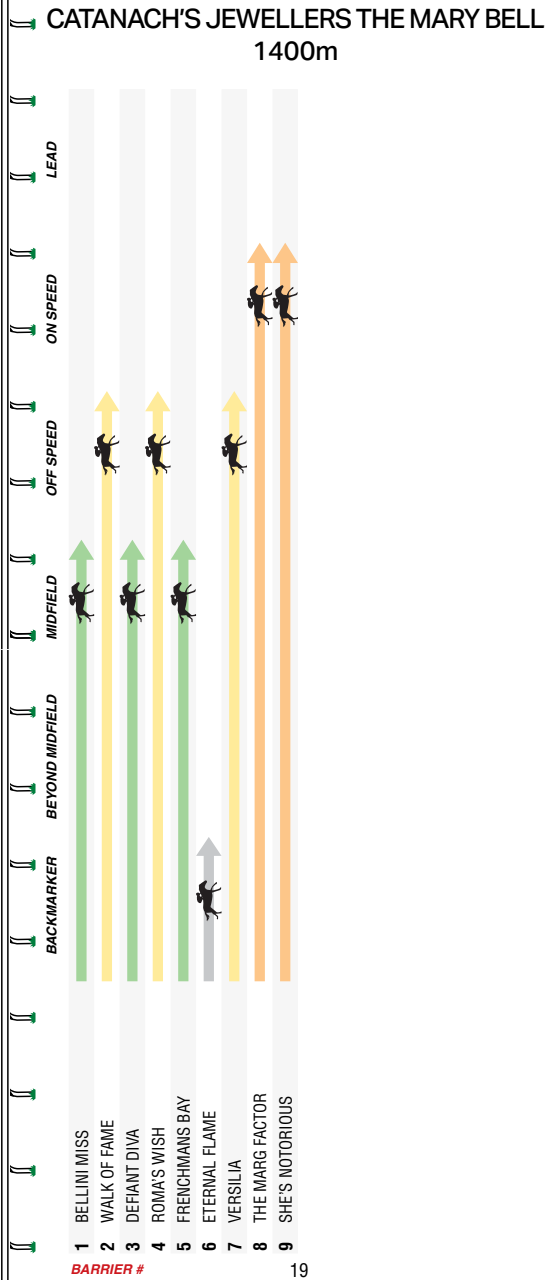

SPEED RATINGS (Horses listed by barrier)

LEAD →