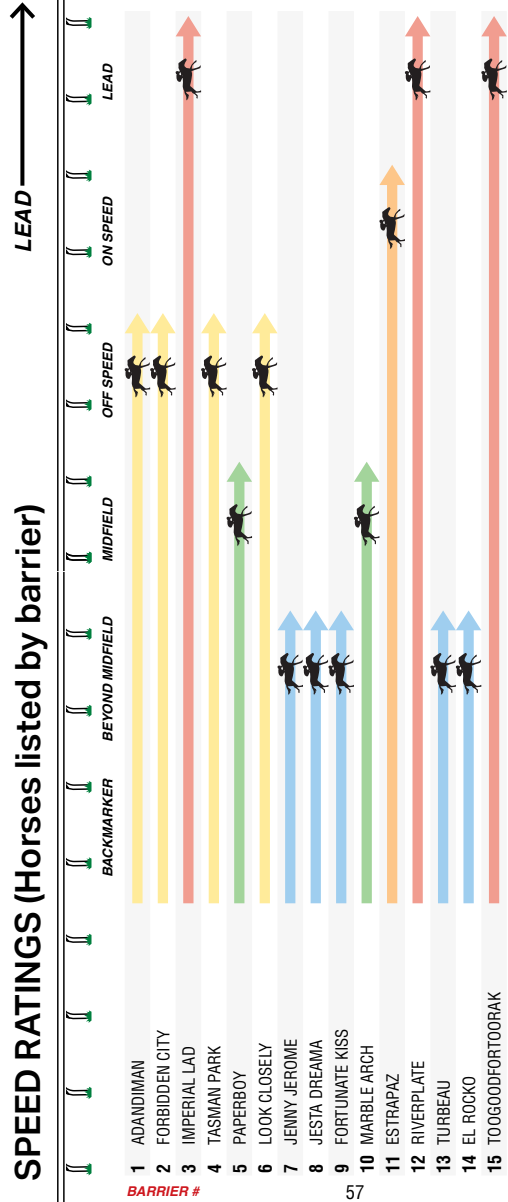

**NICK JOHNSTONE REAL ESTATE
HANDICAP 1400m**

SPEED RATINGS (Horses listed by barrier)