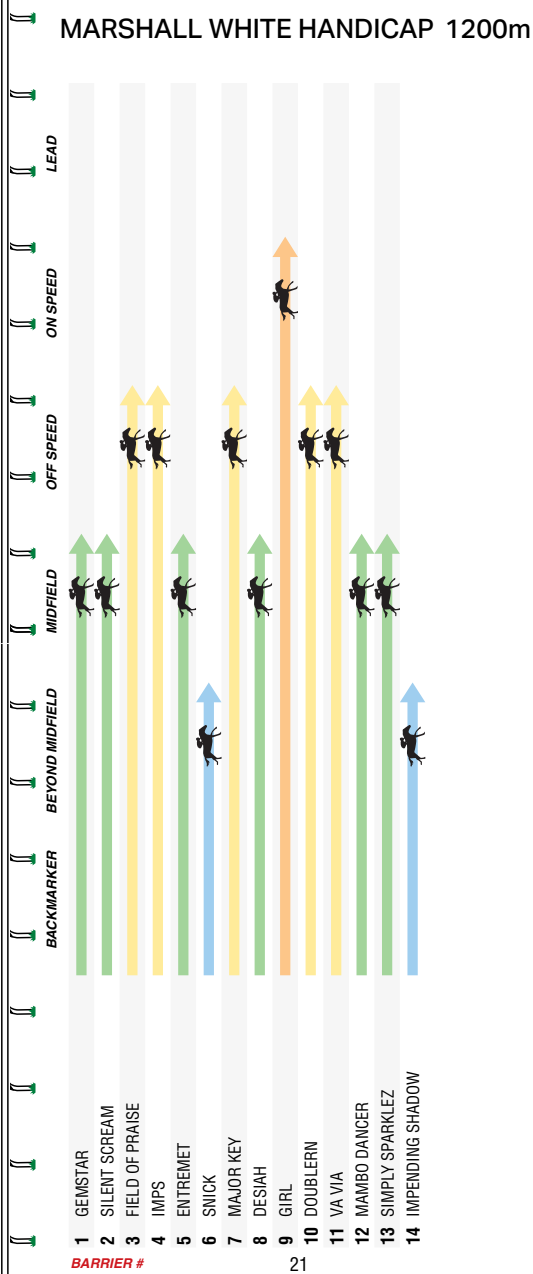

SPEED RATINGS (Horses listed by barrier)