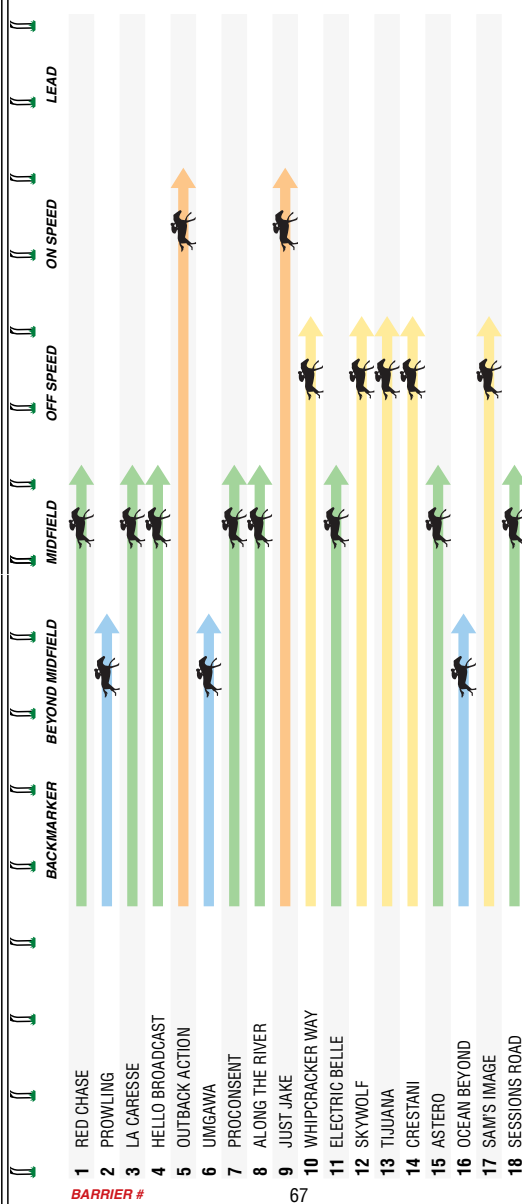

12 STATION ONE R76

Liam Howley (Kyneton 2)

(6) 54kg

LUKE CAMPBELL (a)

4yo b or br g Toronado (IRE)-Alittle Loose (Onemorenomore) BREEDER Mr A Sangster OWNERS Miss E McDonald, Mr S M Croxford, Mr F J Howley, Mr R O'Connor, Mr M V O'Connor, Mr B Bicknell, Mr G Bicknell, Mr X Stevenson, Mr P J Stevenson, Mr L M Wood, Mr J Clough, Mr P O'Donoghue, Mr J K G Wells, Mr R Sangster, Mr E Lindon, Mr S Neville, Mr D Watson, Mr A Trinder, Platform One Racing GREEN, PURPLE STAR ON CAP

(w) 16 Starts 3-0-2 $182,250

TECHFORM 90

7-8	PAKMm	Sat 30Dec22	2000	G4	BM78	C Newitt (7)	61	$26	1-Flash Feeling (NZ) 57.5	3.5L	2:03.19	R80
4-12	M Vm	Sat 24Dec22	2500	G3	BM78	C Newitt (2)	60	$26	1-Wahine Toa 52.5	3.8L	2:36.91	R78
9-9	FLEMm	Sun 1Jan23	2800	G3	BAGOT HCP-LR	L Riordan (7)	54	$41	1-San Huberto (IRE) 55.5	54L	2:53.92	R77
4-9	CRANM	Fri 19May23	1600	S7	BM78	C Newitt (9)	59	$17	1-Chartres 57	2.6L	1:39.68	R76
15-3	SANHm	Sat 10Jun23	1800	S7	HCP	C Newitt (3)	54(54.5)	$101	1-Deepstrike (NZ) 51	6.3L	1:52.36	R76

Led and gave a kick however weakened into fourth 2.6L at Cranbourne Bm78 over 1600m Soft 7. Began well led, fought on bravely, top effort 6.3L at Hillside Hcp over 1800m Soft 7. Can go the distance.

CATANACH'S JEWELLERS HANDICAP

1200m

↑ LEAD

↑ SPEED RATINGS (Horses listed by barrier)