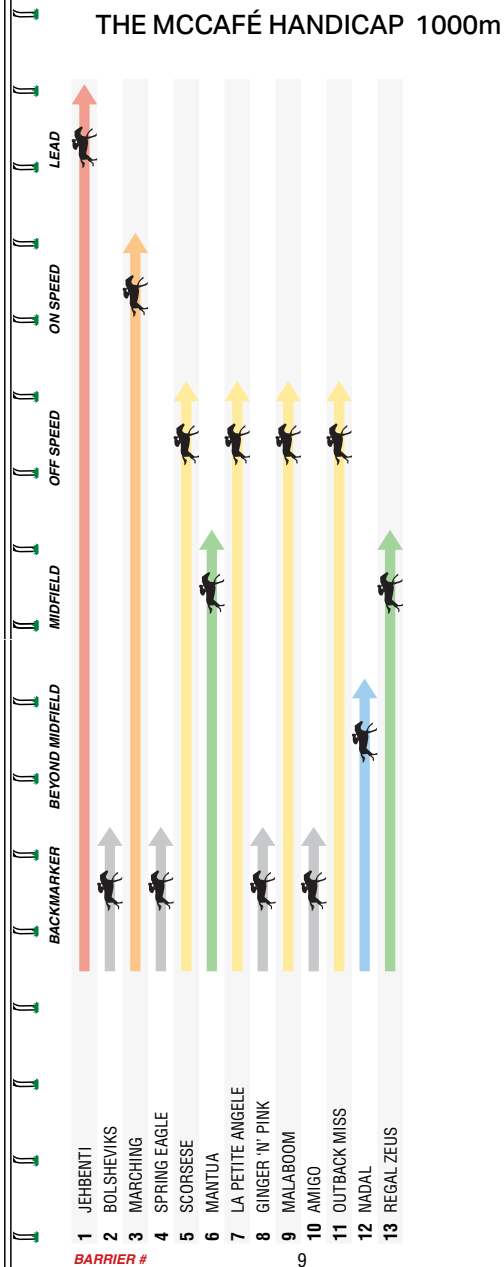

SMOOTHER THAN A LAST MINUTE VICTORY

COFFEE FIT FOR AN **AUSSIE**

Available at participating restaurants.

11:50AM

MRC Caulfield Racecourse

1

MELBOURNE 1

THE MCCAFÉ HANDICAP