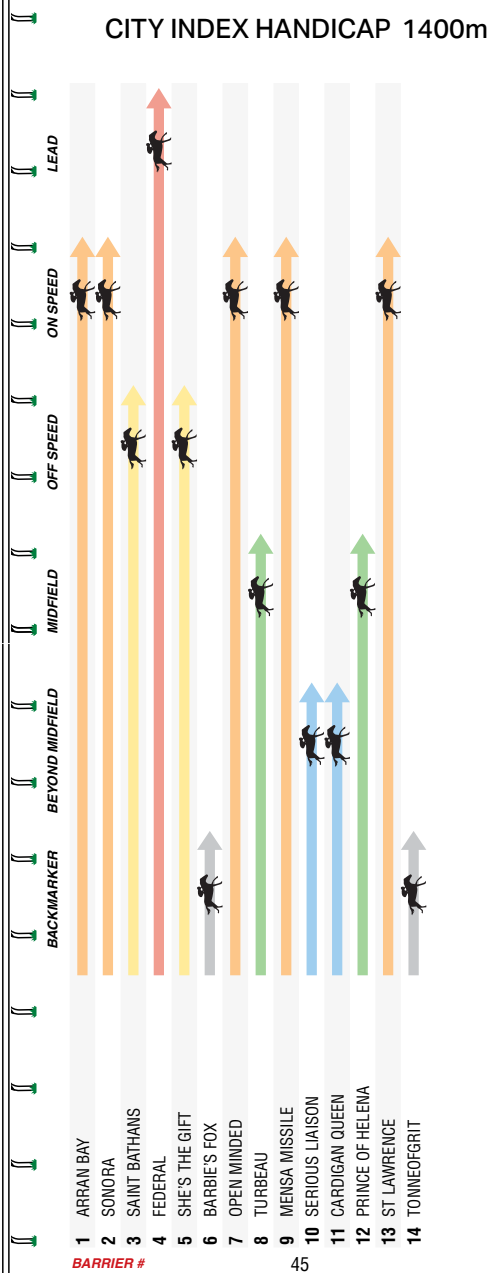

CITY INDEX HANDICAP 1400m

6