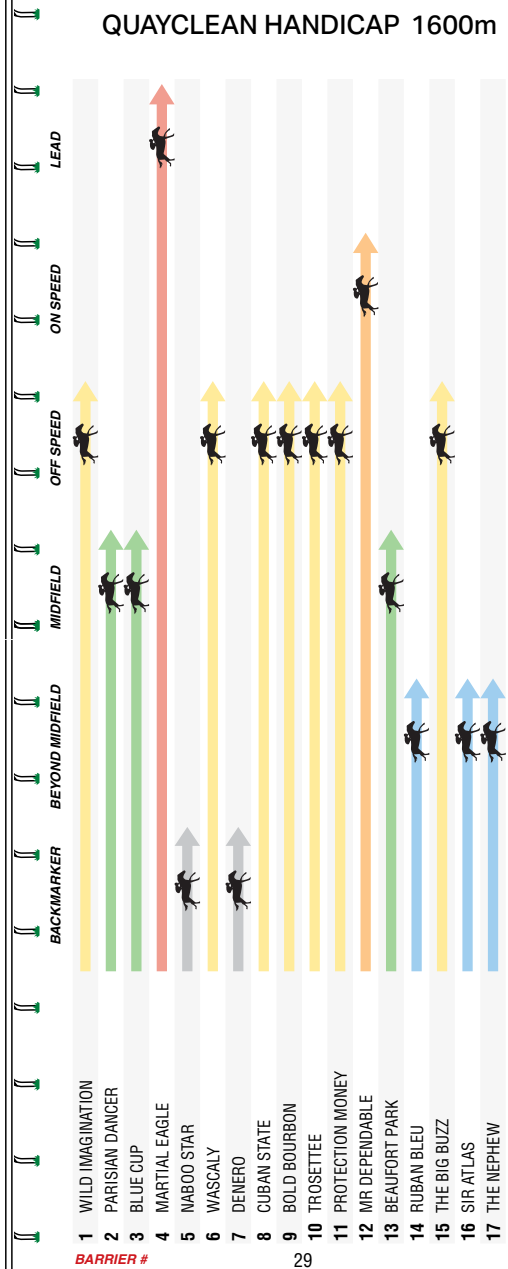

SHARE THE SCHWEPPERVESCENCE[®]

SCAN QR CODE TO DISCOVER MORE
OR VISIT WWW.SCHWEPPES.COM.AU

ALL TRADE MARKS USED UNDER LICENCE IN AUSTRALIA BY ASAHI BEVERAGES.

QUAYCLEAN HANDICAP 1600m

4

BARRIER #

29

Quayclean
Experience more.