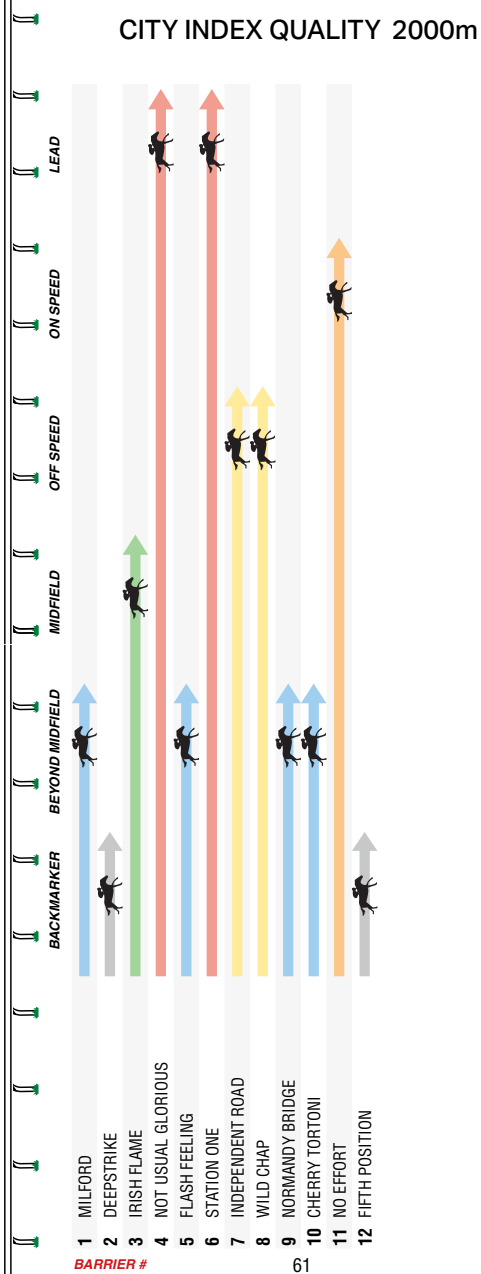

SPEED RATINGS (Horses listed by barrier)