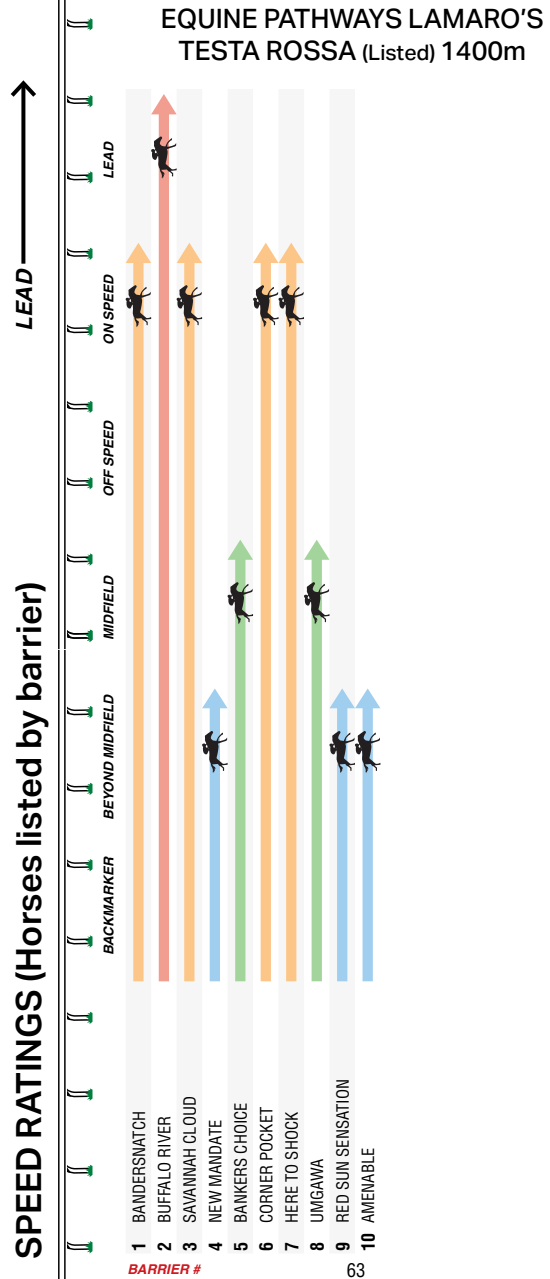

SPEED RATINGS (Horses listed by barrier)