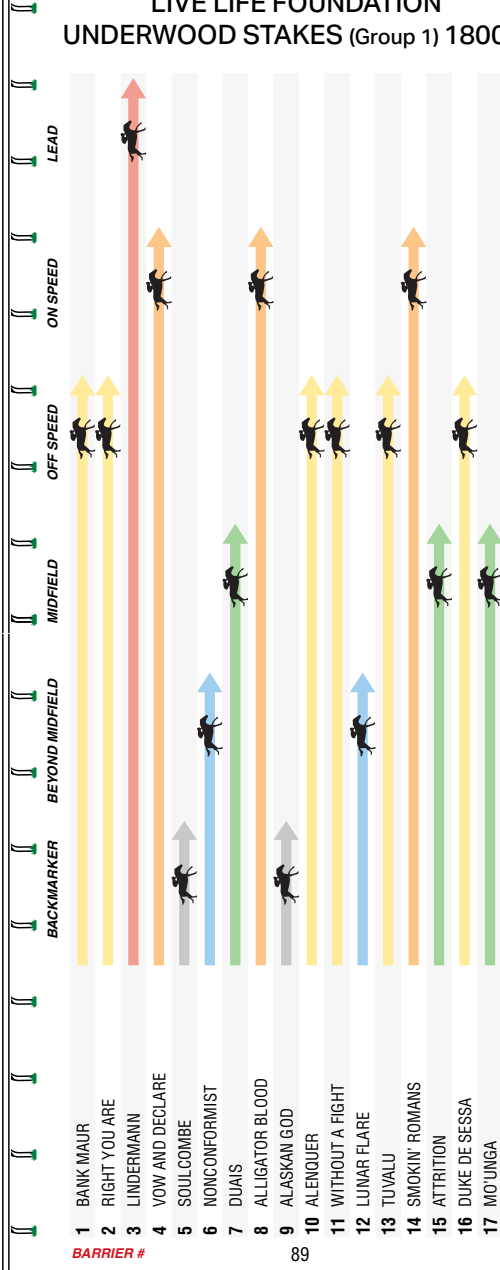

Mares Winners: Bonneval (2017); Tristarc (1985); Valley of Georgia (1979); Denise & Joy (1977); How Now (1976); Lowland (1968)

Longest Priced Winners: $107 (Black Heart Bart-2019) $41 (Rubiscent-2007); Shortest Priced Winners: 1/6f (Ajax-1939) $1.18f (Zaaki-2021) 1/4f (Ajax-1940) Underwood Stakes-Melbourne Cup (same year) (3); Jeune (1994); Rain Lover (1969); Hall Mark (1933)

Leading Trainers: Ken Hilton, Jack Holt (7); Bart Cummings (6); Murray Baker, Lee Freedman, Colin Hayes (4); Frank Musgrave, Roy Shaw (3)

Leading Jockeys: Harold Badger (5); Bill Duncan, Danny Nikolic, Jack Purtell, Brent Thomson, Harry White (4); Frank Dempsey, Roy Higgins, Jim Johnson, Brad Rawiller (3)

SPEED RATINGS (Horses listed by barrier)