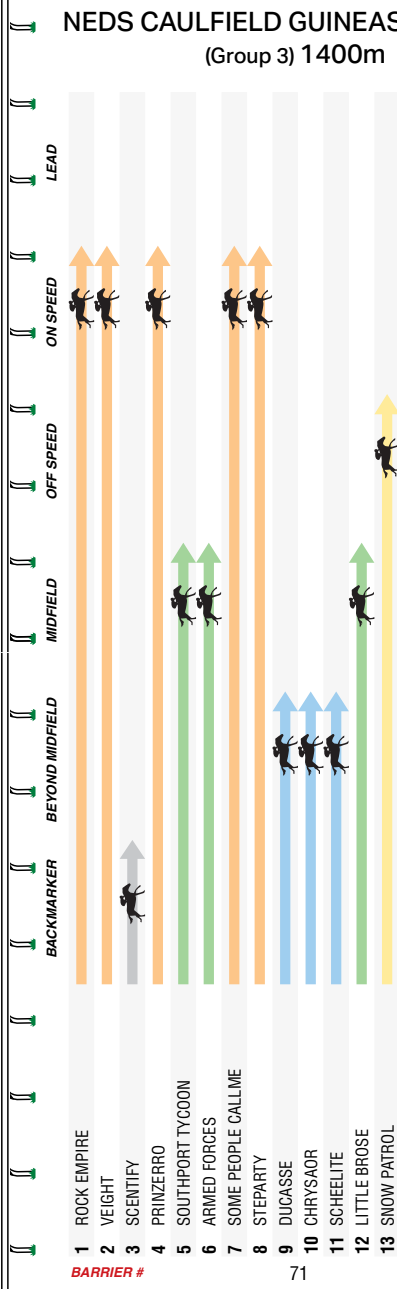

Race first run: Saturday, September 16, 1944 (as the Spring Stakes over 8f); Spring Stks (1944-1984); Show Day Stks (1985-1989); J D MacDonald Stks (1990-1999);

Caulfield Guineas Prelude (2000-2022); Listed Race (1985-2000); Group 3 (2001-2022); Race Divided (1944, 1962, 1968, 1970-1973, 1975, 1979-1983)

Notable Winners: Elvstroem (2003) Apache Cat (2005) Unaware (1976) Abdul (1970) Marmion (1964) Umrum (1997) Alligator Blood (2019) Alfa (1986) Fresh Boy (1947)

Joking (1967) Gay Y/sa (1953) Auralis (1974) Unspoken Word (1980)

Longest Priced Winners: 10/1 (Barbeck-1948) 33/1 (Pinces Comedy-1982, Gals Comet-1973, Marmion-1964)

Shortest Priced Winners: 8/111 (Kingston Heritage-1988) 4/6f (Fresh Boy-1947) 9/10f (Abdul-1970)

Alfa-1986, Binbinga-1981, Prince Lee-1959, King Boru-1954), 6 seconds, 5 thirds, 42 unplaced

Leading Trainers: Colin Hayes, Bon Hoysted, Geoff Murphy (4), Peter Snowden (3), Angus Ammanasco, Bart Cummings, Peter Fergus, Bob Hoysted, Des Judd, Eddie Laing,

Tony Lopes, Leon Macdonald, Frank Manning, Peter Moody, Dennis Murdoch, Snowy Wolters (2)

Darren Gaudi, Brian Gilders, Robert Heffernan, Roy Higgins, Pat Hyland, Paul Jarman, Damian Lane, Gary Murphy, Danny Murphy, Danny Nikolic, Damien Oliver, Harry White (2)

SPEED RATINGS (Horses listed by barrier)