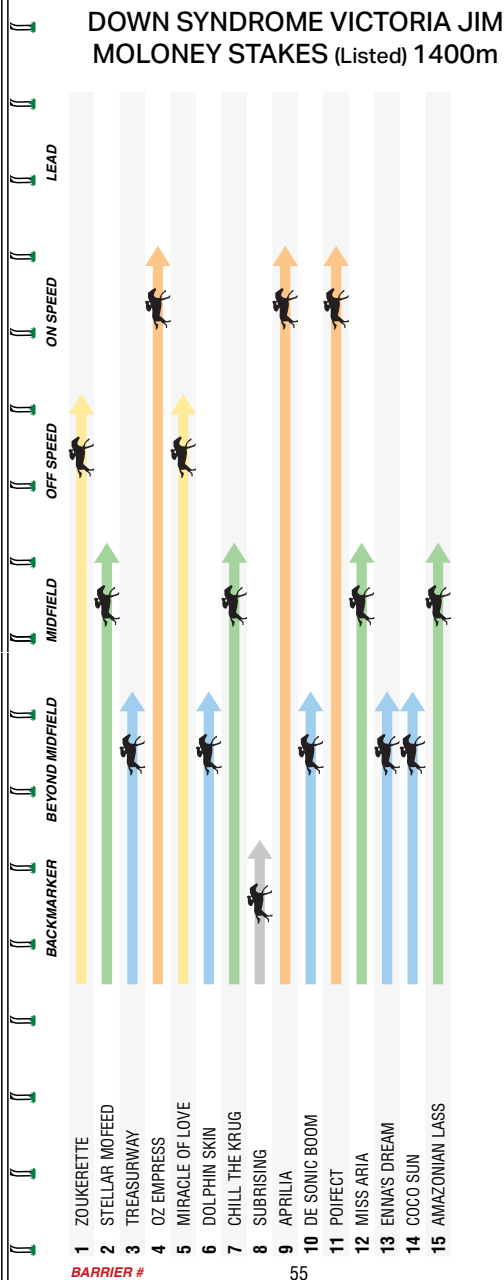

11 YELLOW SAM R72

Lindsey Smith (Warrnambool 2)

4yo ch m Ready for Victory-Juniper Hall (Bel Esprit) BREEDER Mrs M Hunt OWNERS C M Wells, J J Gault, A M Inglis, J A Farac, A Farac & L Smith **LIGHT BLUE AND GREEN HALVES WITH RED SPOKE WHEEL**

(w) 7 Starts 3-3-1 $106,990

Track 2:0-1-1 Dist 1:0-1-0 Trk/Dist 1:0-1-0 Wet 3:1-2-0 1st Up 4:2-2-0 2nd Up 2:1-0-1

1-9 WNBL	Wed 25Jan23	1100 G4	MDN-SW	J Fry (6)	56	$1,45f	2-Double Rock 57.5	0.4L	1:04.52
1-6 BRAT	Sun 19Feb23	1100 G3	F&M BM64	J Fry (4)	58.5	$3.60	2-Beneficio 60	2.0L	1:04.28 R62
1-12 DON	Fri 21Jul23	1204 S7	BM64	B Mertens (6)	59	$3,60ef	2-Always Hapi 61	2.0L	1:13.17 R66
3-10 CAULm	Sat 19Aug23	1100 G4	MARES BM84	D Yendall (8)	53	$8	1-Viviana 57	1.5L	1:02.69 R70
2-10 CAULm	Sat 2Sep23	1400 G4	MARES BM84	B Mertens (9)	53	$4.80	1-Nunthorpe 53.5	0.2L	1:24.07 R70

Drifted back, stormed home last 200m, top effort 1.5L at Caulfield Mares Bm84 over 1100m. Midfield cover, among best closing splits of day 0.2L at Caulfield Mares Bm84 over 1400m. Will get in the minor money. Place.

(4) 55kg

WILL PRICE (a1.5/48kg)

(11) 54kg

MICHAEL DEE

(10) 54kg

WIREMU PINN (a2/50kg)

SPEED RATINGS (Horses listed by barrier)