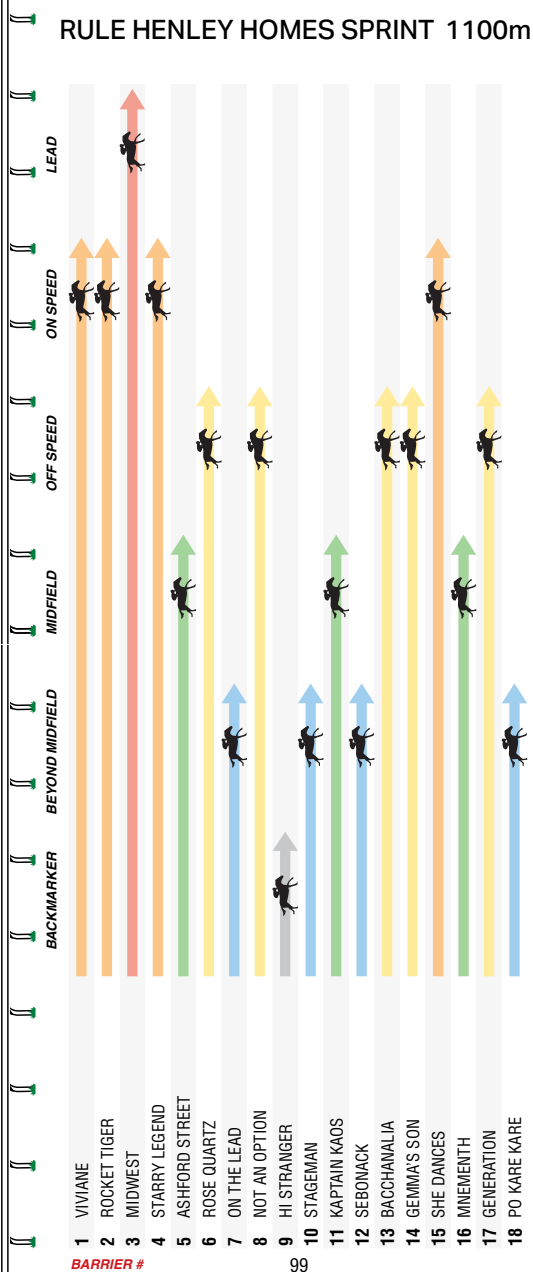

SPEED RATINGS (Horses listed by barrier)