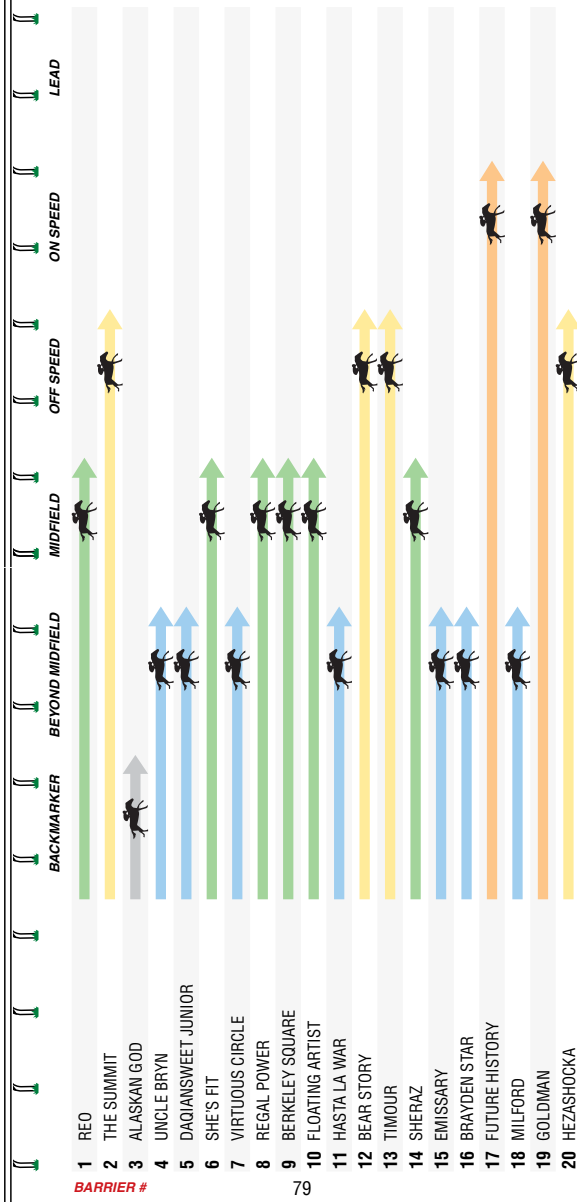

SPEED RATINGS (Horses listed by barrier)