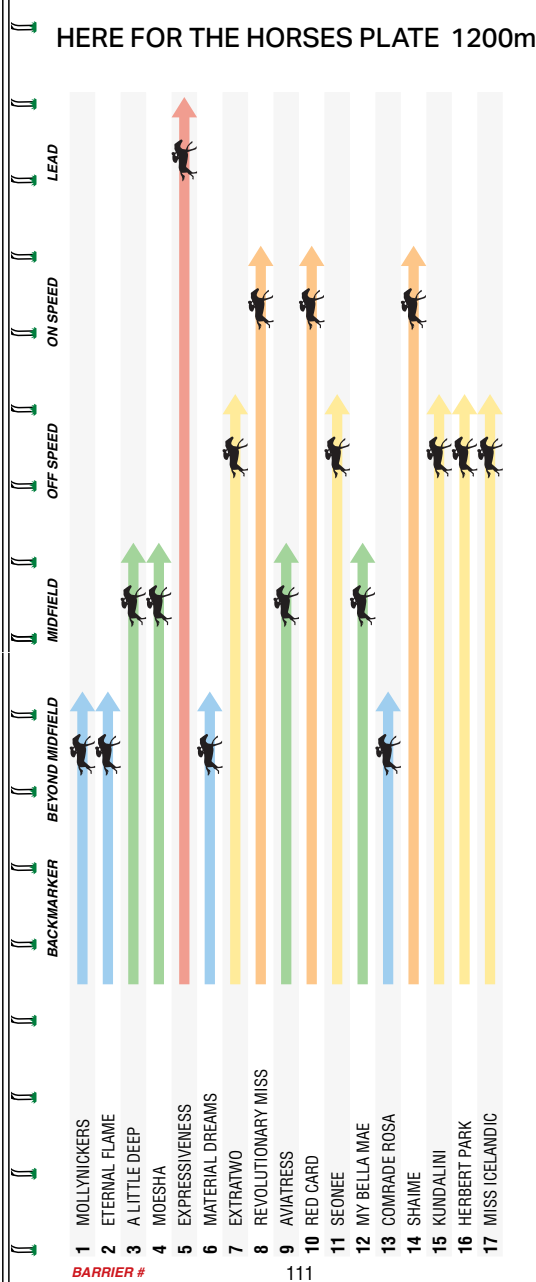

ADDRESS: 17 Natalia Ave, Oakleigh South

Open Mon-Fri | 7AM - 5 PM Sat: 7AM - 12PM

OVER 15,000 PRODUCTS - EXPERT ADVICE - DELIVERY AVAILABLE

SPEED RATINGS (Horses listed by barrier)

THIS IS

HOW

WE

CELEBRATE