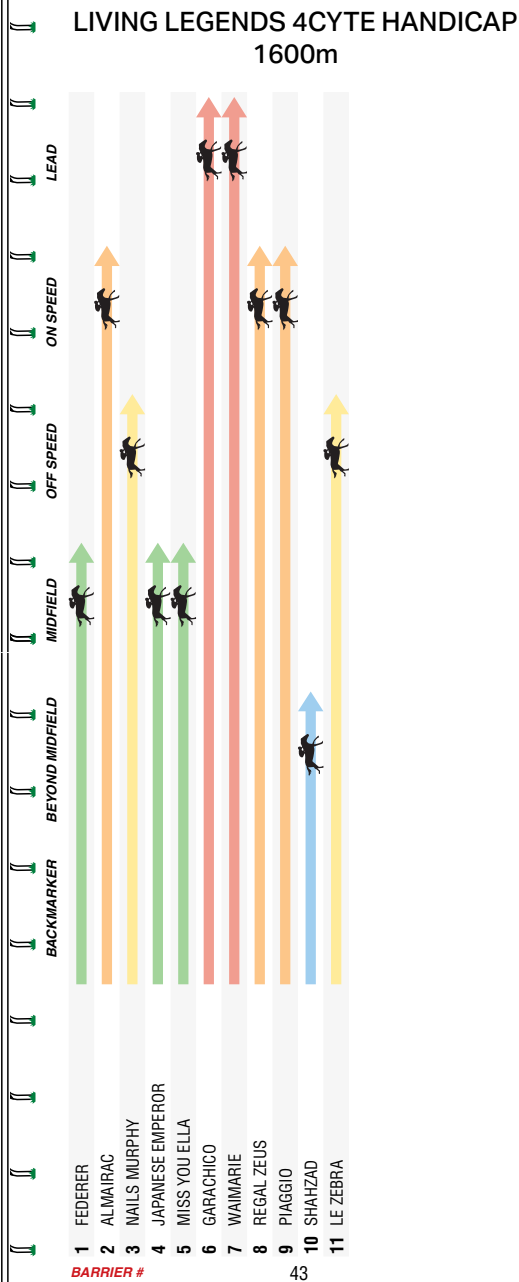

SPEED RATINGS (Horses listed by barrier)