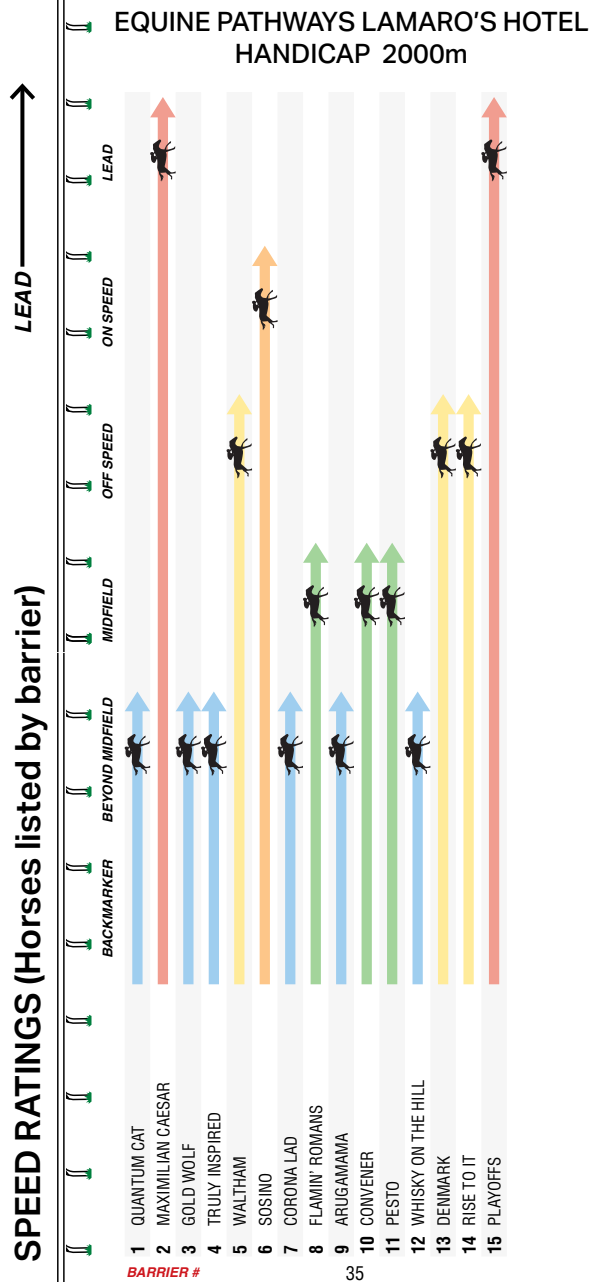

MRC Member Spring Rewards

The more you attend, the more you earn

Eligible Race Days

- ♦ Caulfield Spring Opener
- ♦ Caulfield Charity Family Day
  - ♦ Caulfield Social
  - ♦ Caulfield Thousand
- ♦ Caulfield Spring Finale

* Excludes Sportsbet Caulfield Guineas and Sportsbet Caulfield Cup

How to Attend & Earn

2 Race Days Attended	1,000 MRC Reward Points + 1 Complimentary Daily Guest Pass
3 Race Days Attended	2,000 MRC Reward Points + 2 Complimentary Daily Guest Pass
4 Race Days Attended	3,000 MRC Reward Points + 3 Complimentary Daily Guest Pass
5 Race Days Attended	4,000 MRC Reward Points + 4 Complimentary Daily Guest Pass

Your Spring Rewards will be applied to your Membership account by Friday 13th December.

SPEED RATINGS (Horses listed by barrier)