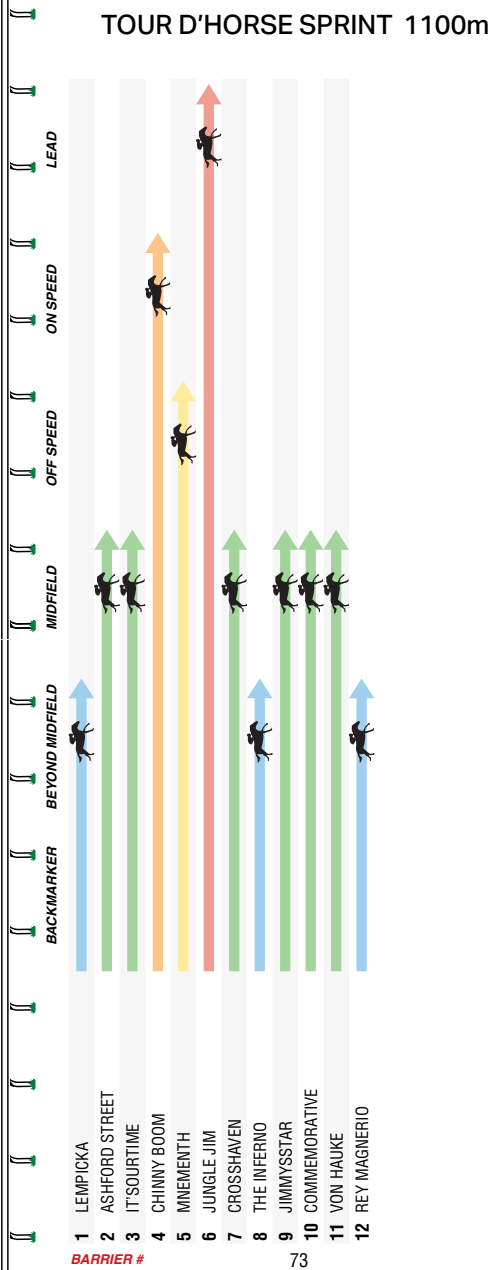

SPEED RATINGS (Horses listed by barrier)