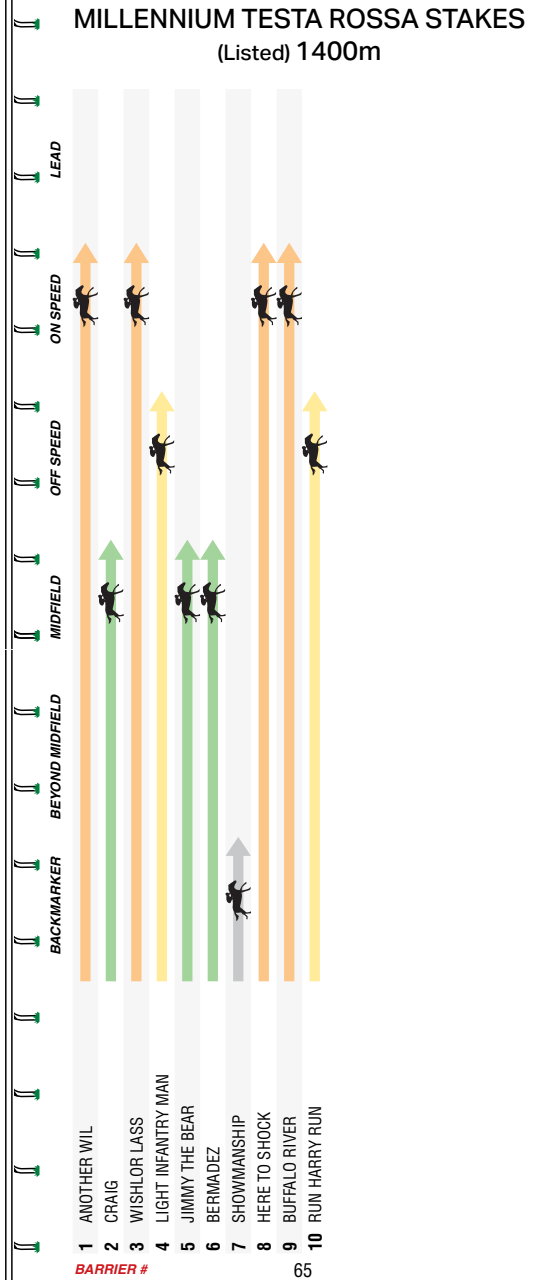

SPEED RATINGS (Horses listed by barrier)

LEAD ↑