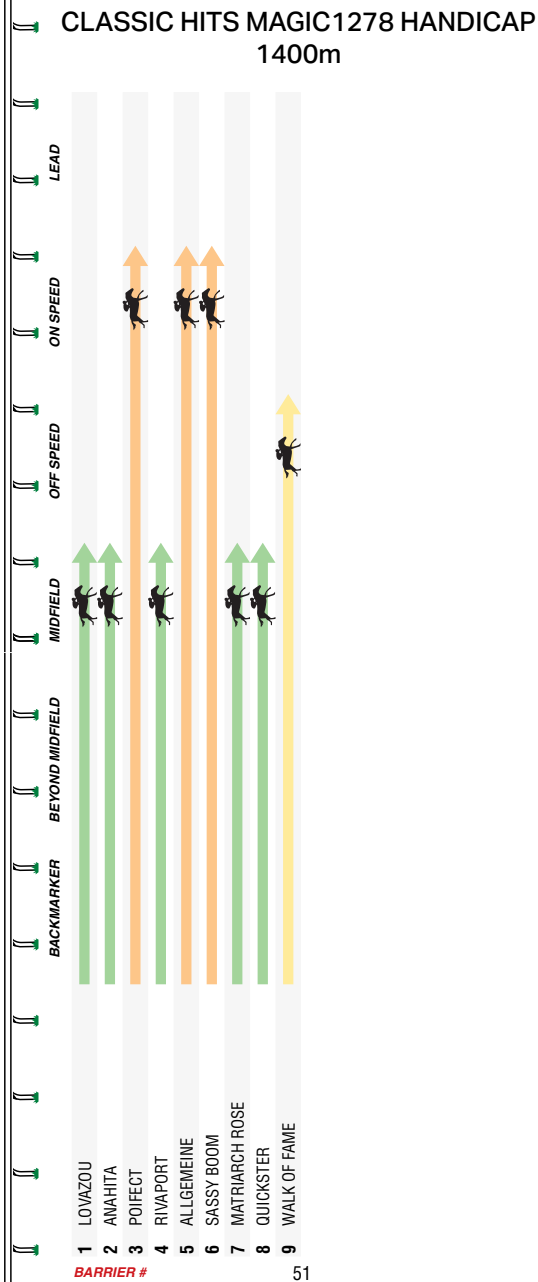

SPEED RATINGS (Horses listed by barrier)