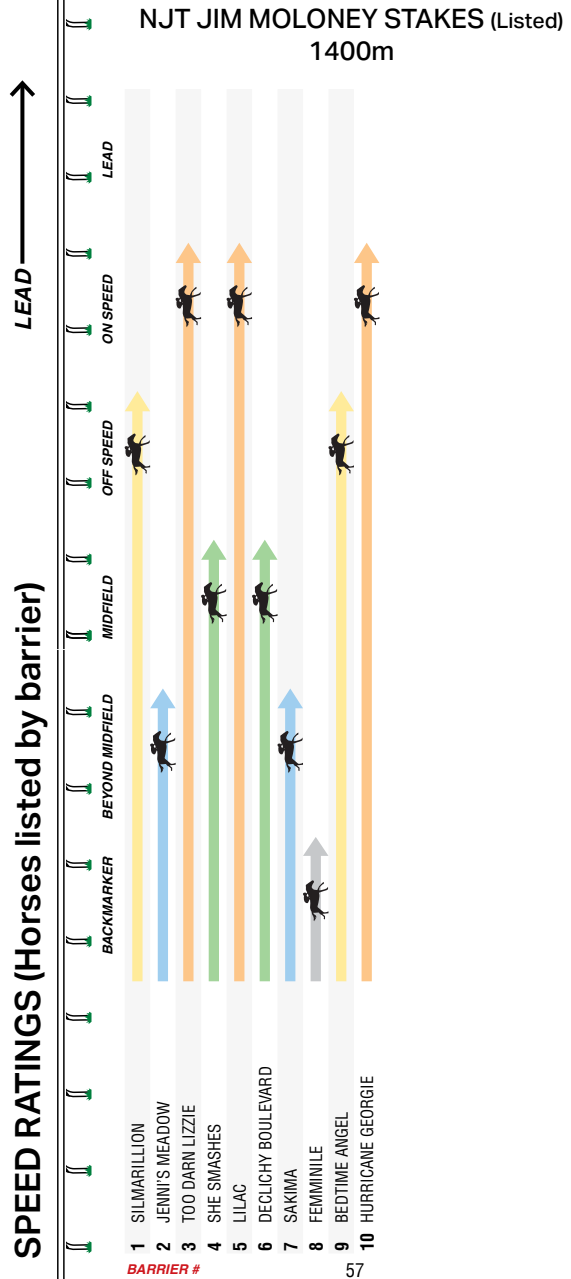

SPEED RATINGS (Horses listed by barrier)