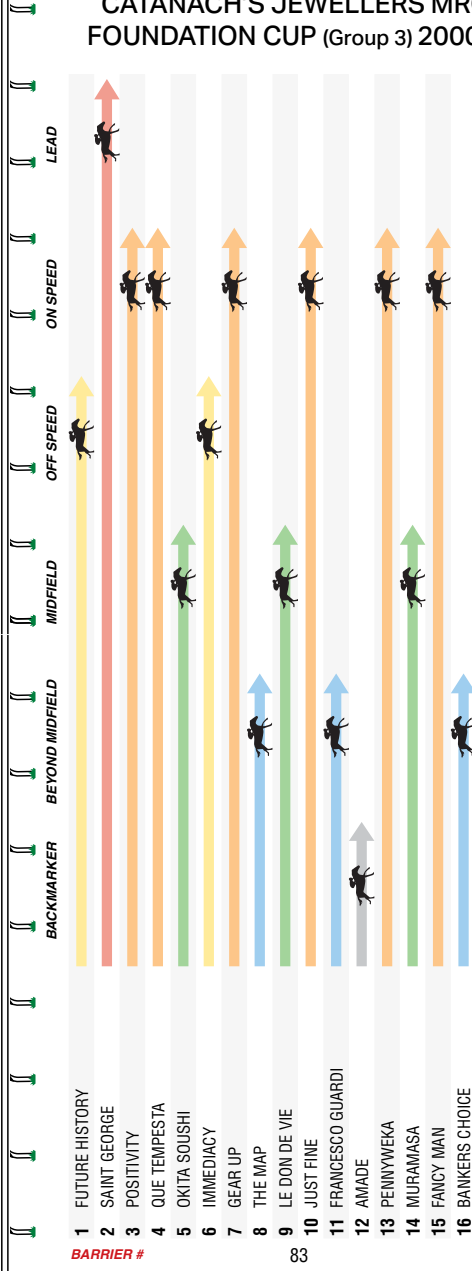

Mares Winners: (9) Includes Jameka (2016) Rose Archway (2003) Inatruy (2001) Celestial Show (2000) Mapperey Heights (1984) Pigalle (1979) Classic Conquest (1975)

Longest Priced Winners: 66/1 (Christo-1966) 40/1 (Liberal Boy-1963); **Shortest Priced Winners:** $1.58f (December Draw-2011) 4/7f (Yoieur-1970)

Naturalism (Royal Show/Anglesey) Stakes winners record in the Caulfield Cup (same year): Jameka (2016) Tawgeet (2006) Let's Elope (1991)

Caulfield Cup winners to contest the Naturalism Stks (same year): Jameka (2016) Brew (2000) Let's Elope (1991)

Melbourne Cup winners to contest the Naturalism Stks (same year): Gold Trip (2022) Inatruy-2001, Skybeau-1997, Sugarstone-1994, 13 seconds, 11 thirds, 77 unplaced

Record of horses carrying 57kg/9.0 and above: 105 starters for 4 wins (Zipping-2006, Inatruy-2001, Skybeau-1997, Sugarstone-1994, 13 seconds, 11 thirds, 77 unplaced)

Leading Trainers: Claron Maher (3), Colin Alderson, Bart Cummings, John Hawkes, David Hayes, N.D. (Bon) Hoysted, Len Morton, Geoff Murphy, Danny O'Brien (2)

Leading Jockeys: Damien Oliver (4), Frank Reys, Harry White (3), Steven Arnold, Dwayne Dunn, Greg Hall, Roy Higgins, Ben Melham, Alan Trevena (2)

SPEED RATINGS (Horses listed by barrier)