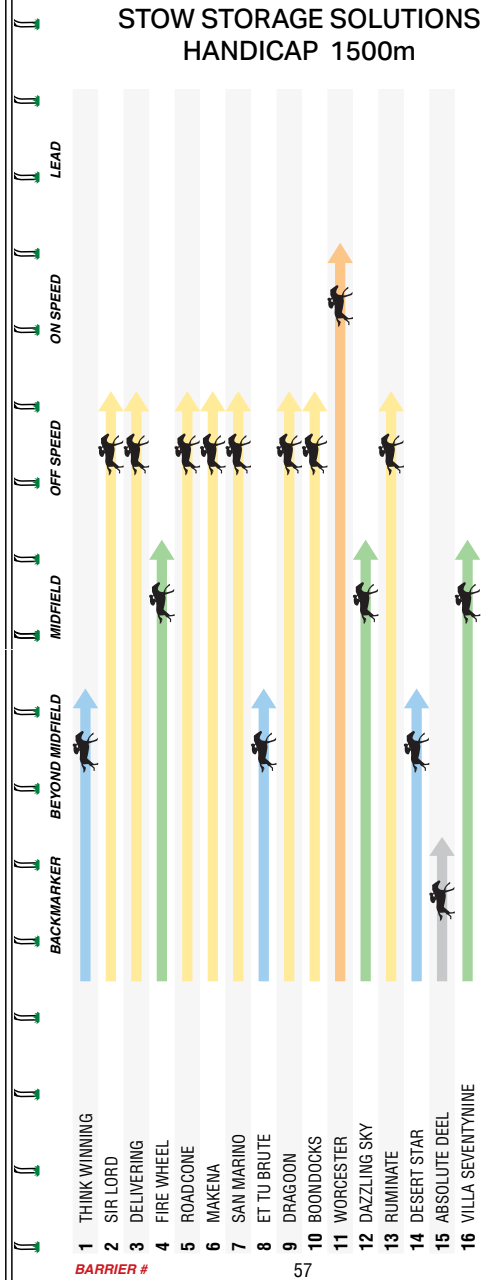

Henley▲

**Backed by
a $7 Billion
parent
company**

SUMITOMO FORESTRY

SPEED RATINGS (Horses listed by barrier)

LEAD