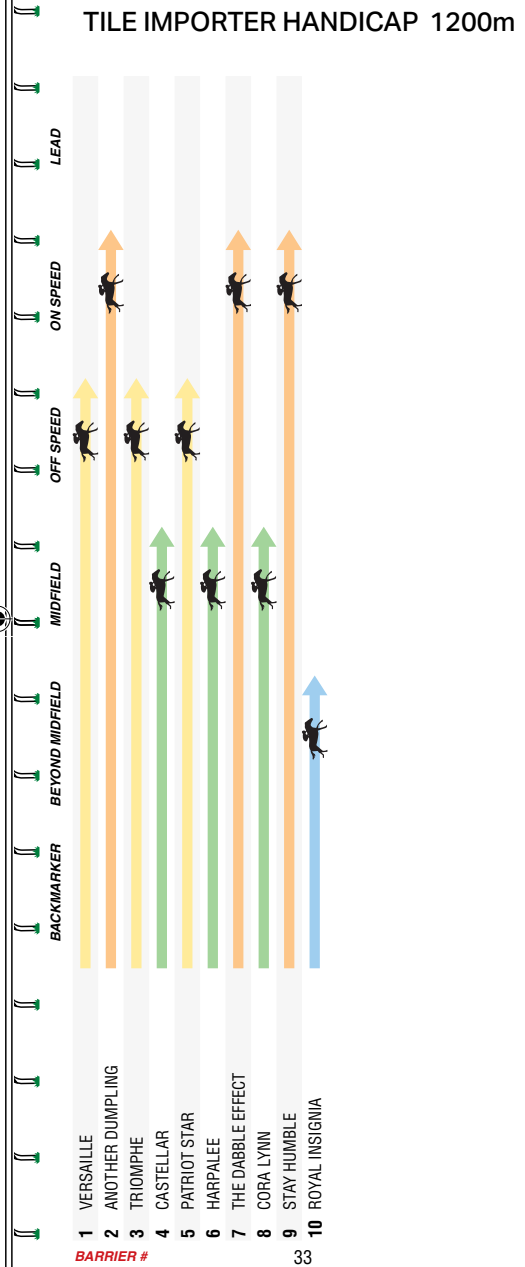

3

MRC Caulfield Heath

sportsbet

12 THE SECRET

Nikki Burke (Cranbourne)

3yo b f Starspangledbanner-Your Grace (Testa Rossa) **BREEDER** Miss N Burke **OWNERS** Miss N M Burke & Mrs J V Walker **NAVY BLUE, WHITE CHECKS, CHECKED CAP**

(10) 56kg

BEAU MERTENS

FIRST START

TRIFECTA COSTS – PER $1 INVESTMENT

(Halve the costs for a 50c investment)

NUMBER OF SELECTIONS BOXED	- BOX ALL	- 1 BANKER - BOX REST	- 2 BANKERS - BOX REST	- 1 ROVING BANKER - BOX REST	- 2 ROVING BANKERS - BOX REST
2	—	$2	$2	—	$12
3	$6	$6	$3	$18	$18
4	$24	$12	$4	$36	$24
5	$60	$20	$5	$60	$30
6	$120	$30	$6	$90	$36
7	$210	$42	$7	$126	$42
8	$336	$56	$8	$168	$48
9	$504	$72	$9	$216	$54
10	$720	$90	$10	$270	$60
11	$990	$110	$11	$330	$66
12	$1,320	$132	$12	$396	$72
13	$1,716	$156	$13	$468	$78
14	$2,184	$182	$14	$546	$84
15	$2,730	$210	$15	$630	$90

3 selections must finish in the first 3 places.

Bankers must finish 1st & 2nd in order selected. One other must finish 3rd.

Banker must finish in one of the first three places

Both Bankers must finish in the first three places

MELBOURNE STARS
PREMIER PARTNER

VICTORIAN WOMEN'S
TEAM PARTNER

MANHARI

1300EXPORT

ARARAT
16g Elizabeth St

TOTTENHAM
114 Somerville Rd

HORSHAM
42 Hamilton Rd

BALLARAT
31 Old Midland Hwy

BROOKLYN
46-50 Export Drive

MOOREBANK (SYD)
18-22 Centenary Ave

www.manhari.com.au . info@manhari.com.au

Quayclean
Experience more.

It's all about
the raceday
experience!

1300 897 117
info@quayclean.com.au

Quayclean.com.au

SPEED RATINGS (HORSES LISTED BY BARRIER)