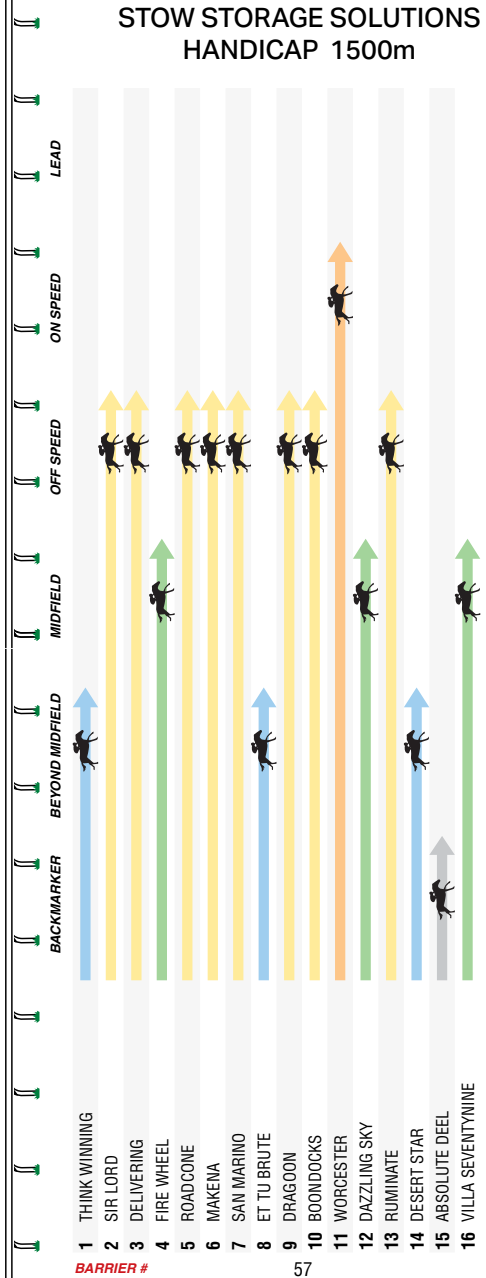

Henley▲

**Backed by
a $7 Billion
parent
company**

SUMITOMO FORESTRY

SPEED RATINGS (Horses listed by barrier)

LEAD