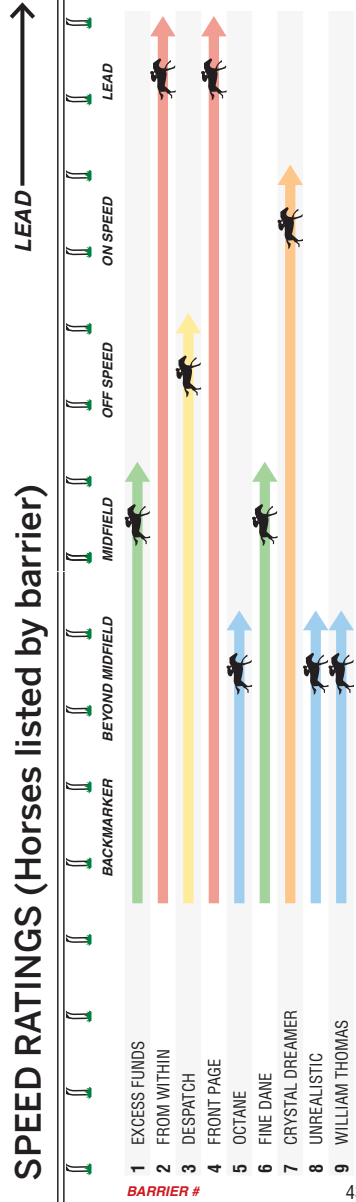

**THE HENLEY HOMES APC HANDICAP**  
1100m

**4**

BARRIER #

43