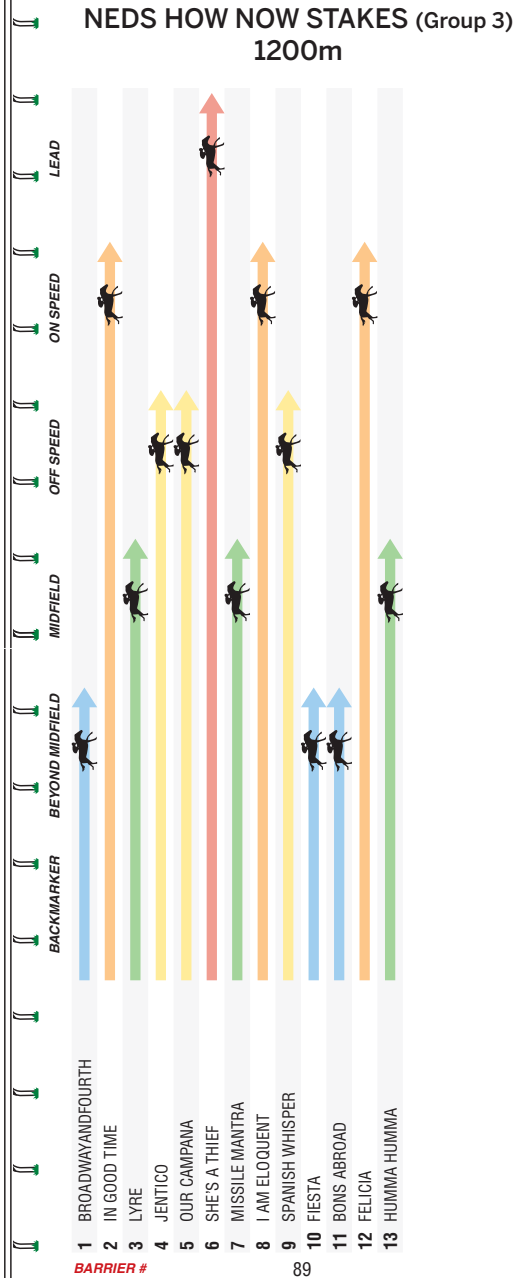

SPEED RATINGS (Horses listed by barrier)