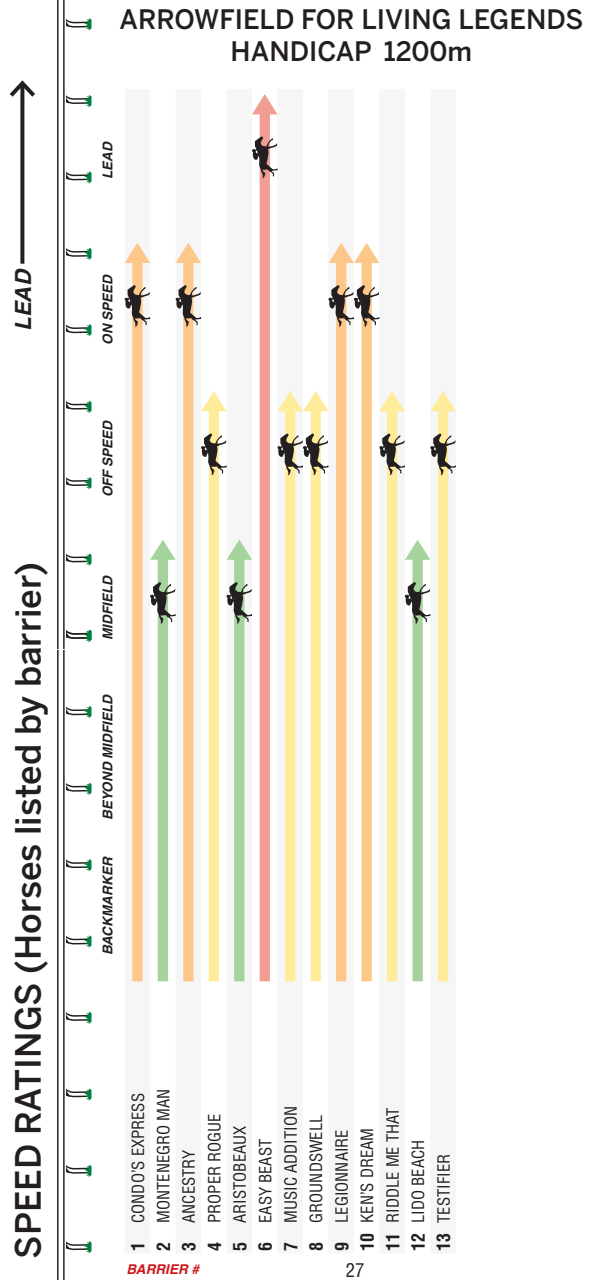

Pancreatic cancer has one of the lowest survival rates out of all the major cancers.

It's time for this to change.
Donate today.

pancare.org.au

SPEED RATINGS (Horses listed by barrier)