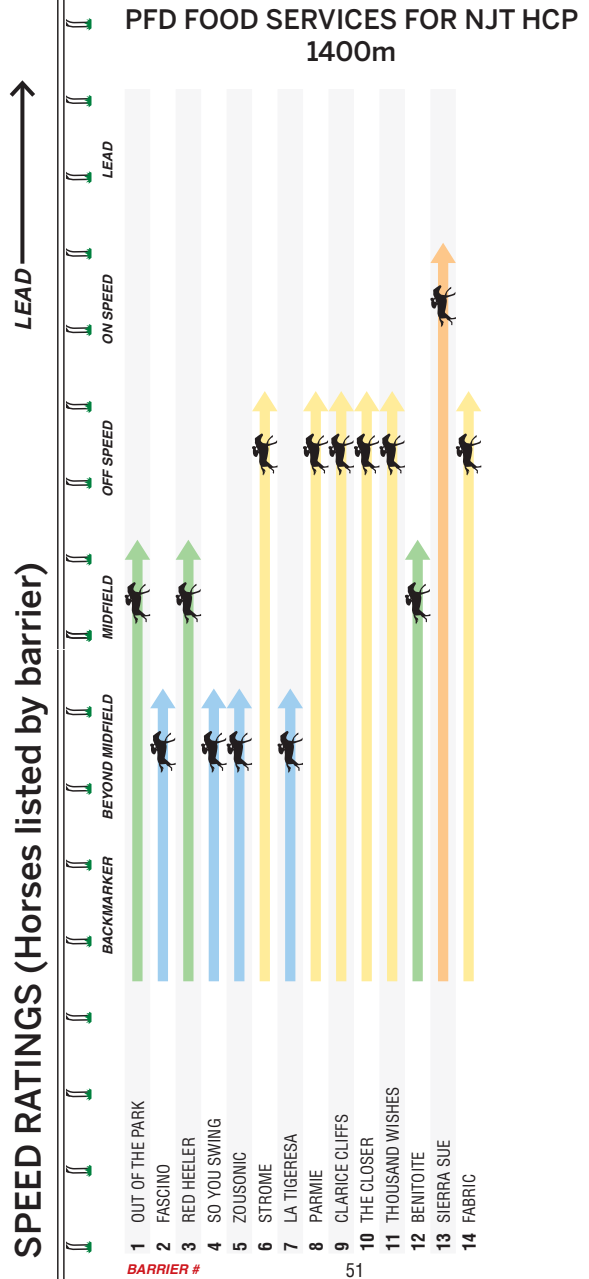

## SPEED RATINGS (Horses listed by barrier)

**PFD Food Services**  
**Proudly supports**  
**The National Jockeys Trust**

**NATIONAL  
 JOCKEYS  
 TRUST**

**njt.org.au**

2:55PM

**Caulfield**

**5**

MELBOURNE 5