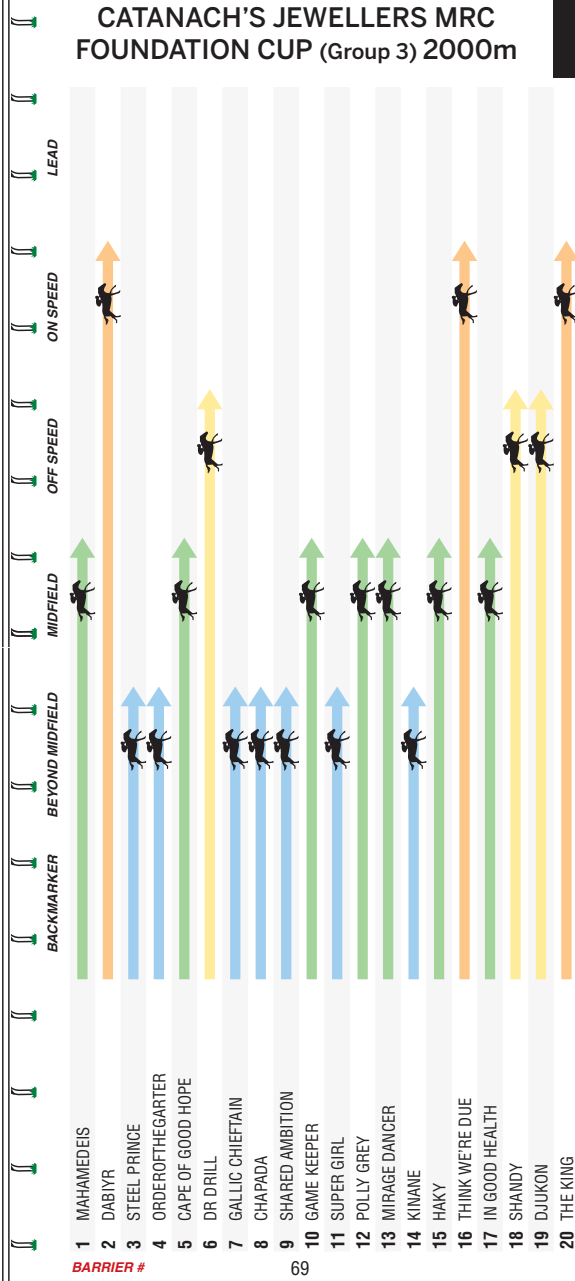

SPEED RATINGS (Horses listed by barrier)