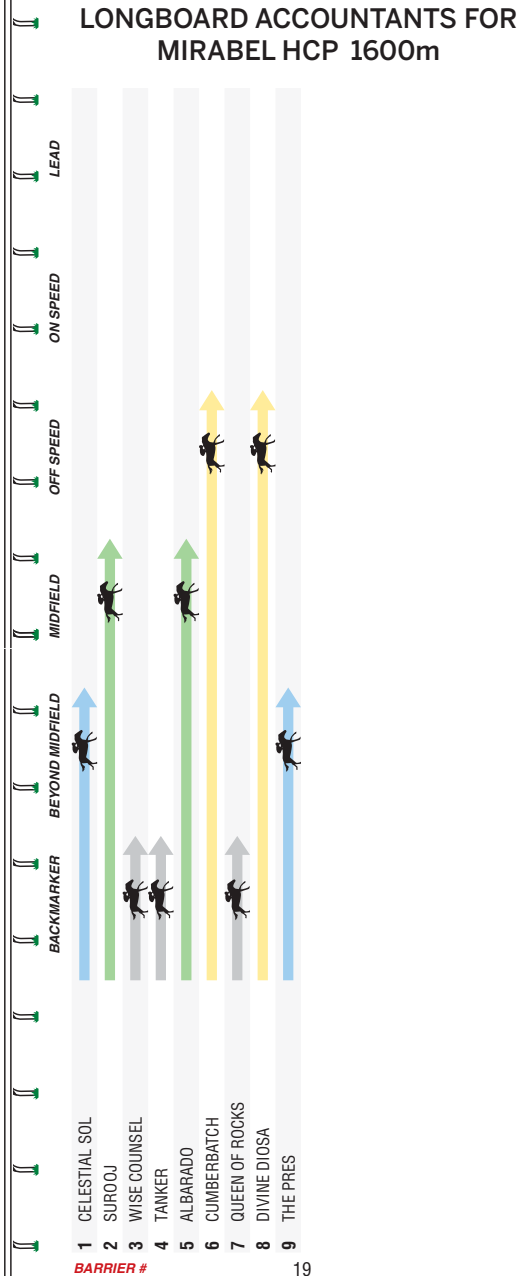

RIDING FOR THE DISABLED ASSOCIATION OF VICTORIA

Experience the freedom to take the reins

Celebrating 50 years of supporting independent riders!

RDAV offers people with disability the opportunity to develop skills and confidence through the magic of recreational riding.

Contact us today to become a volunteer, rider, driver or donor!

03 9258 4730 | rdav.asn.au

SPEED RATINGS (Horses listed by barrier)

LEAD ———>