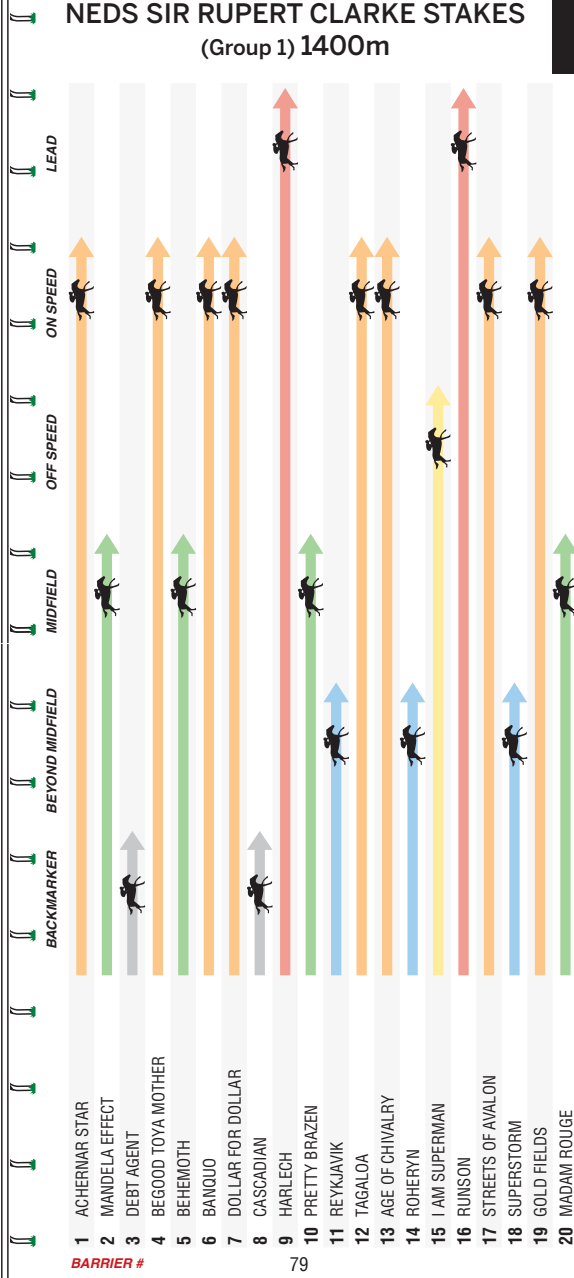

SPEED RATINGS (Horses listed by barrier)