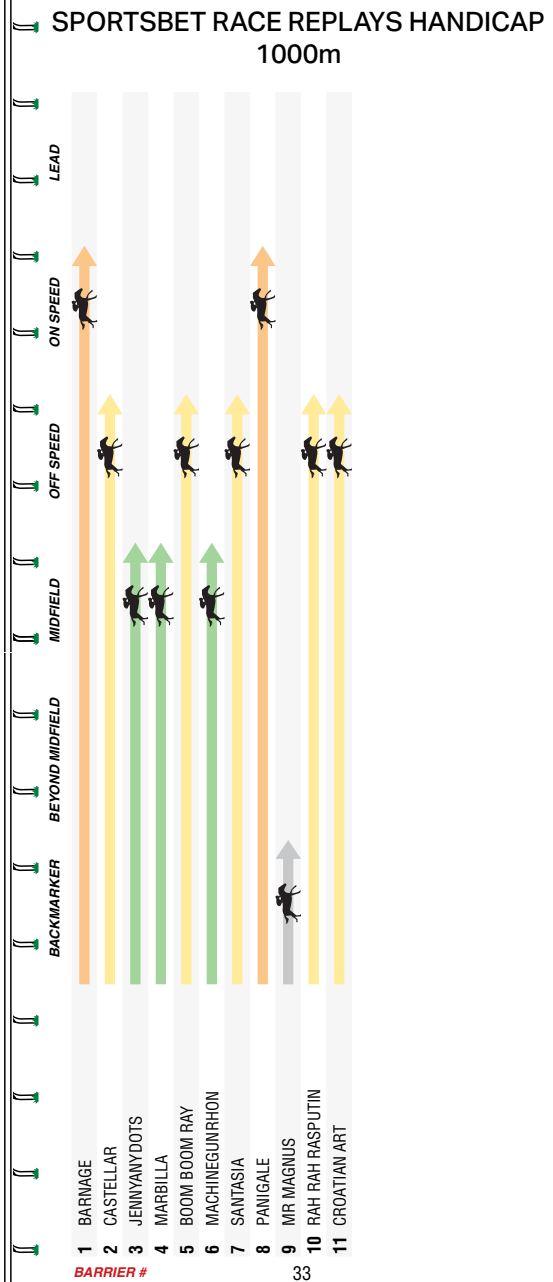

SPEED RATINGS (Horses listed by barrier)

LEAD ↑