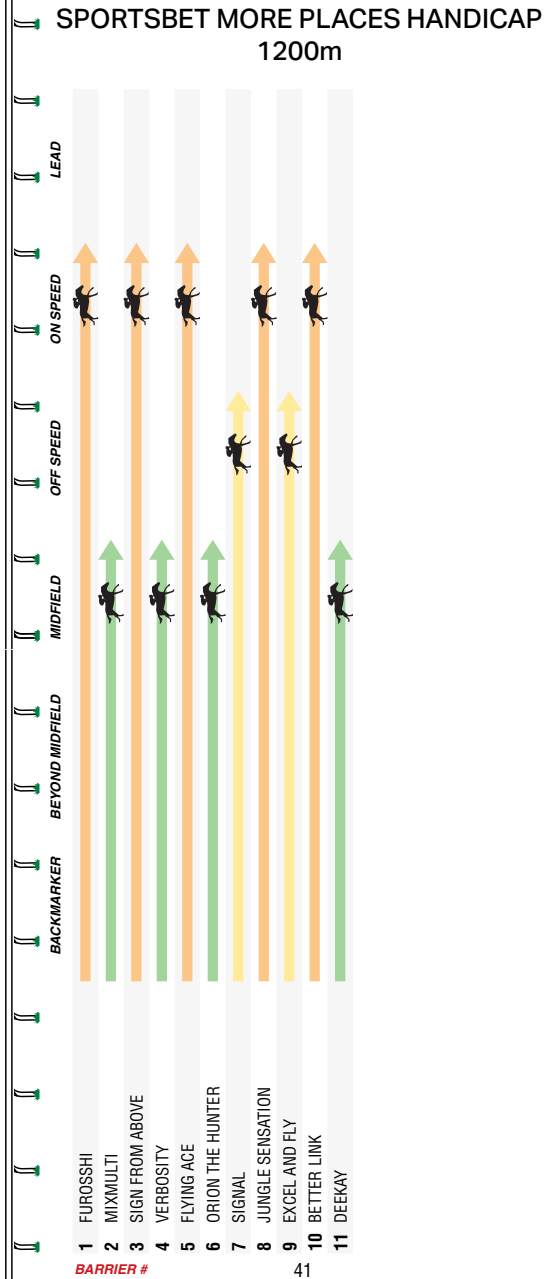

Henley▲

Backed by a $7 Billion parent company

SUMITOMO FORESTRY

SPEED RATINGS (Horses listed by barrier)

LEAD ↑