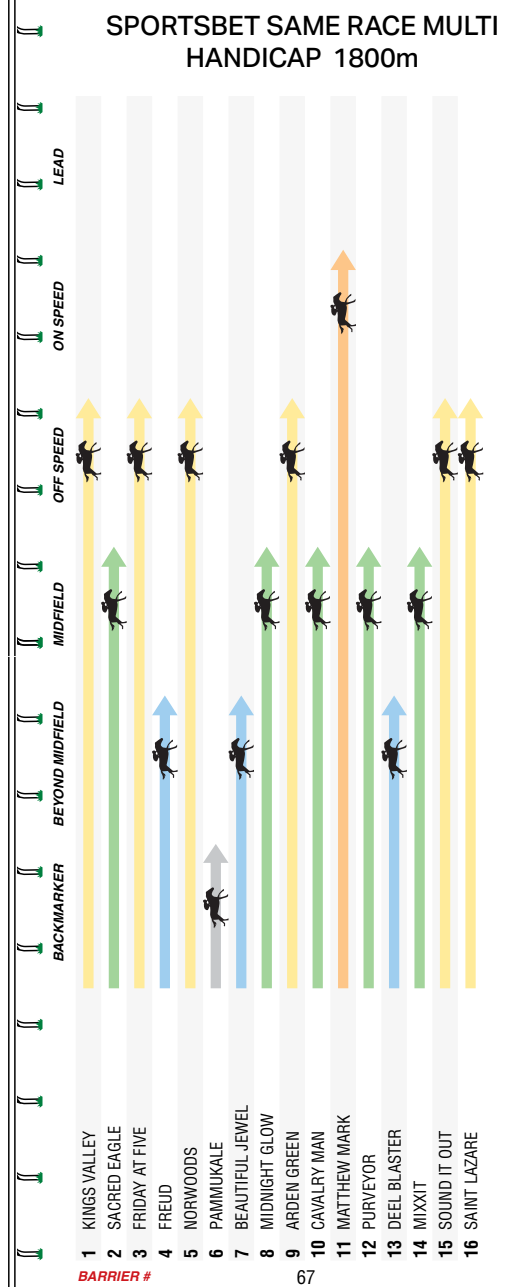

SPEED RATINGS (Horses listed by barrier)

LEAD ———→