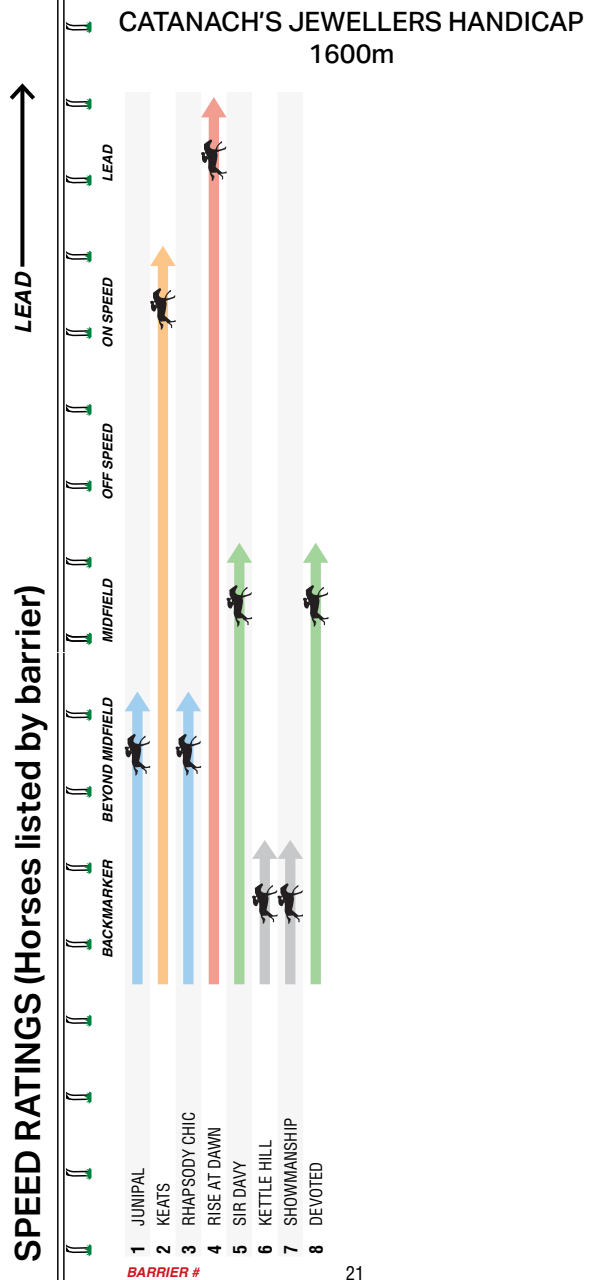

SPEED RATINGS (Horses listed by barrier)