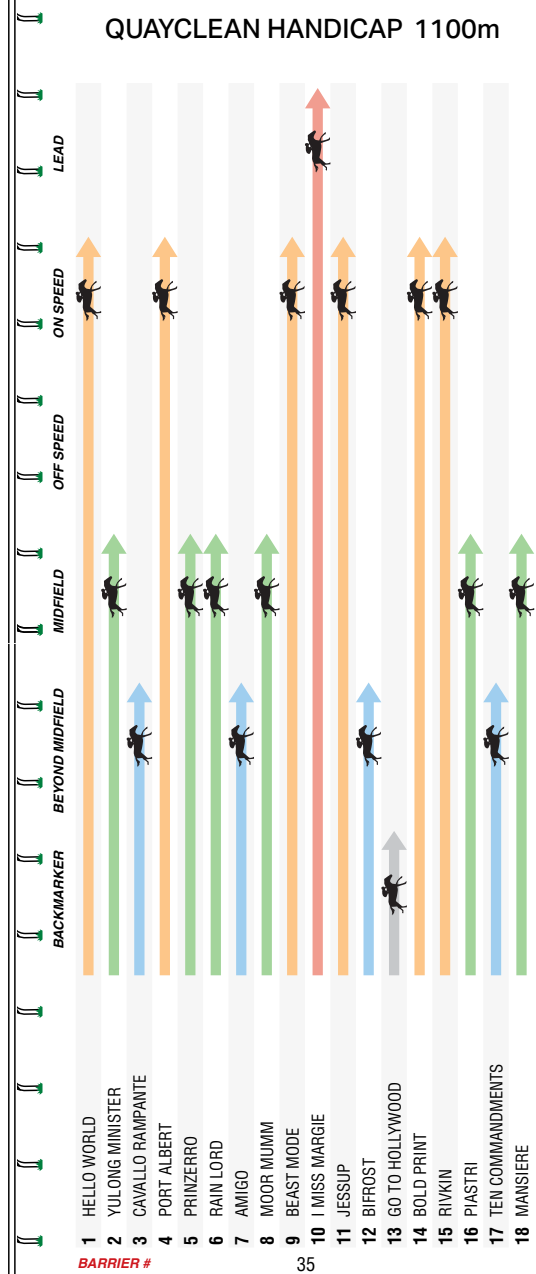

SPEED RATINGS (Horses listed by barrier)