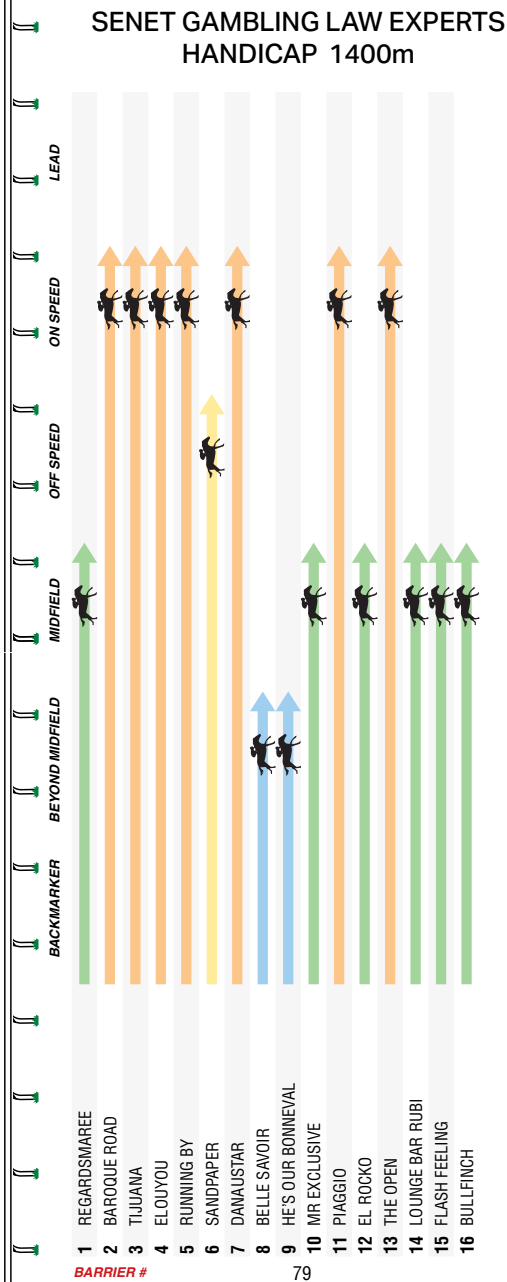

SPEED RATINGS (Horses listed by barrier)