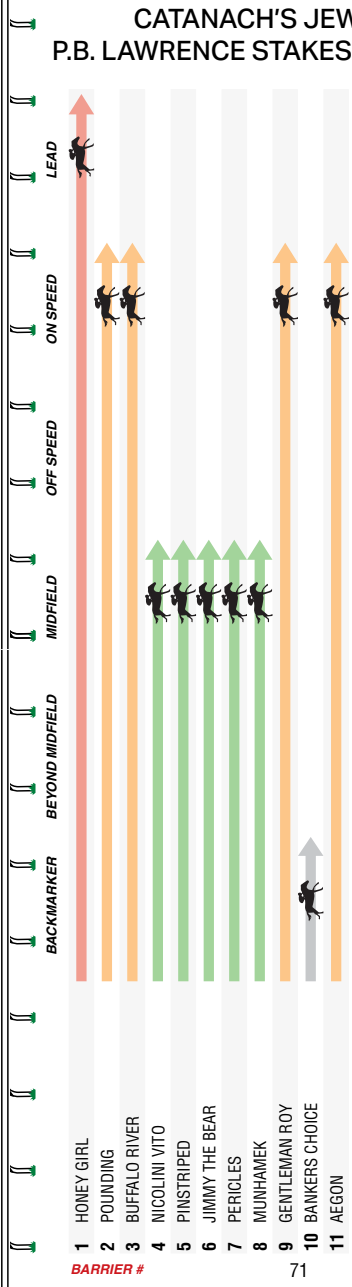

SPEED RATINGS (Horses listed by barrier)