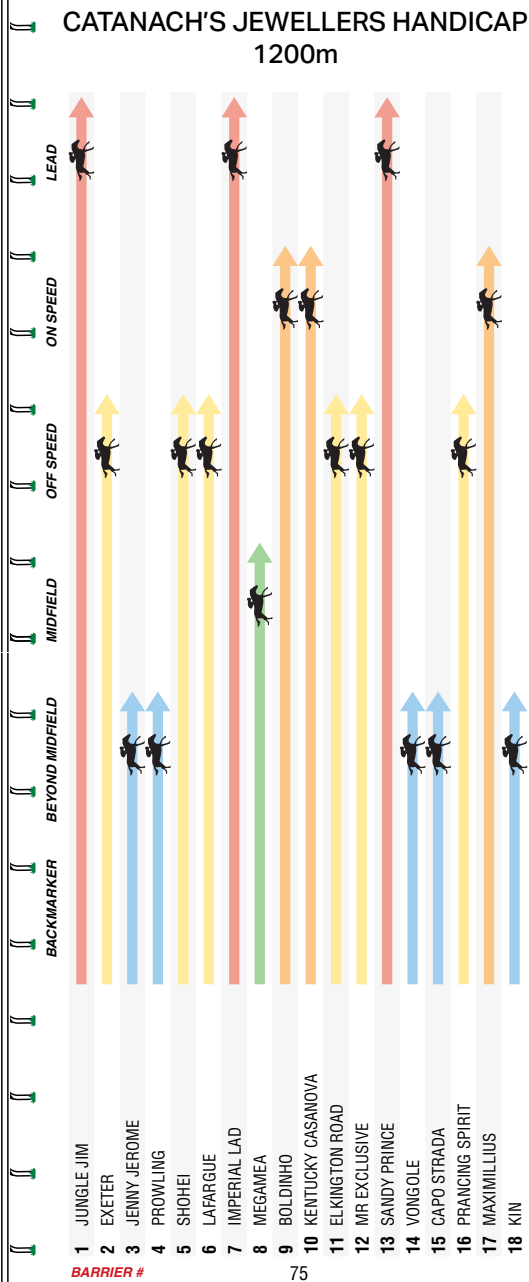

MRC Foundation

Last Financial Year the MRC Foundation donated over $1,000,000 to different charities and community groups. Our ability to help those less fortunate does not happen without the generosity of our supporters.

You can help support your local community and wider racing industry via a tax deductible donation MRC Foundation. Simply scan the QR code below and select your nominated amount.

Donations over $2 are tax deductible and your contribution will benefit the local community across a range of programs in the racing and equine industry, charities and not-for-profits locally. Scan the QR Code below to make your donation today.

SPEED RATINGS (Horses listed by barrier)

LEAD