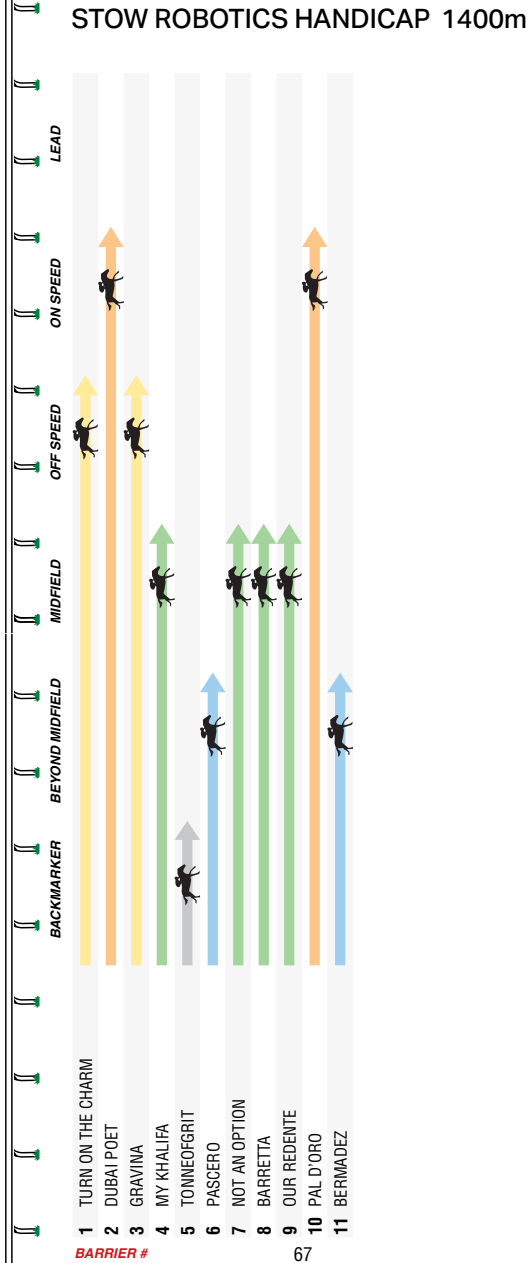

SPEED RATINGS (Horses listed by barrier)