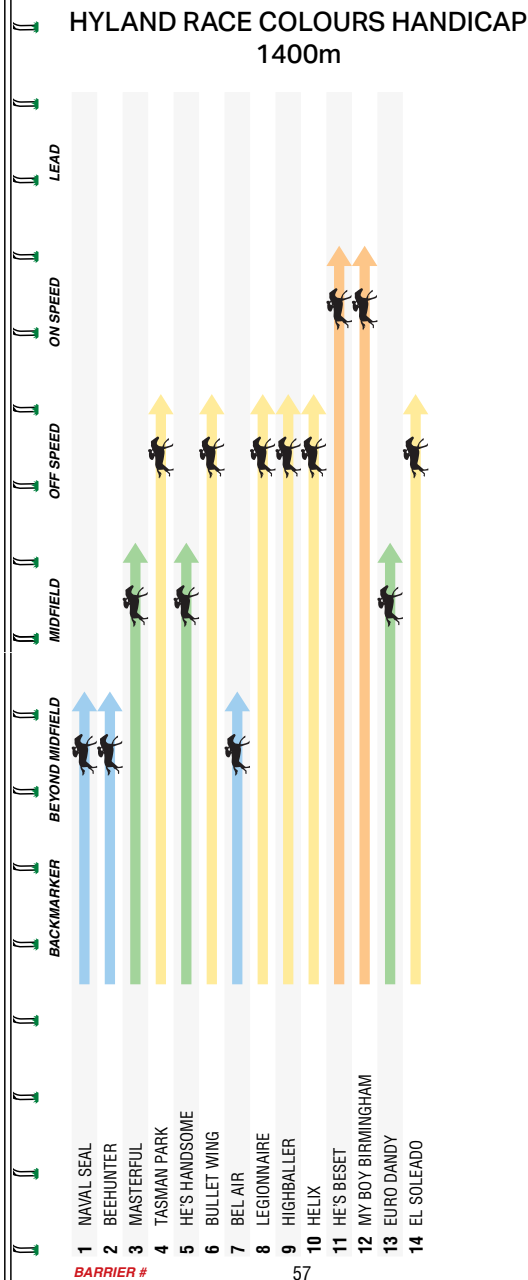

SPEED RATINGS (Horses listed by barrier)

LEAD