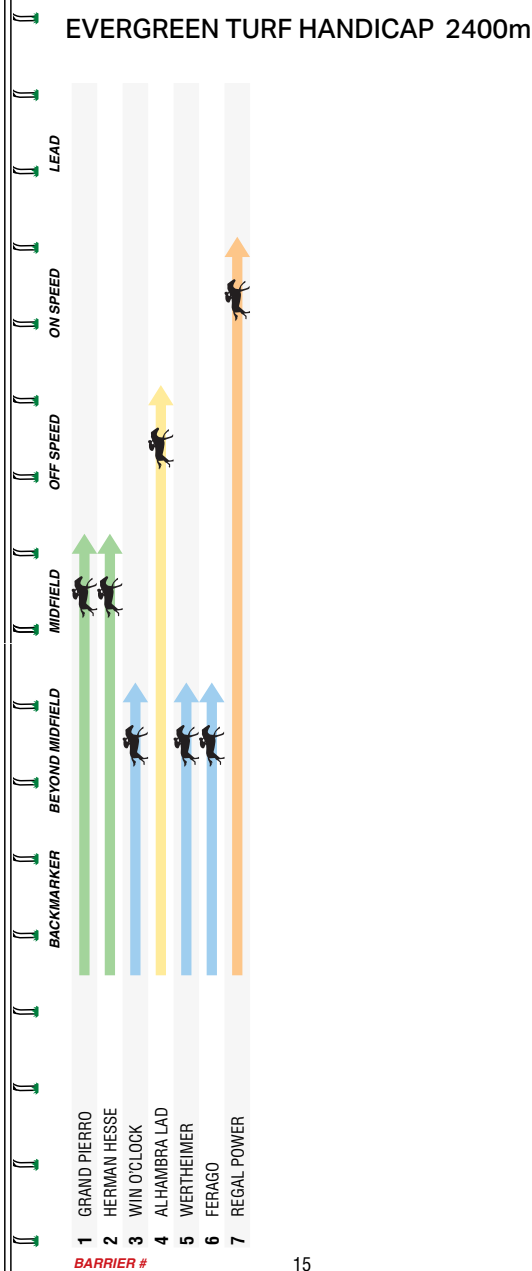

SPEED RATINGS (Horses listed by barrier)