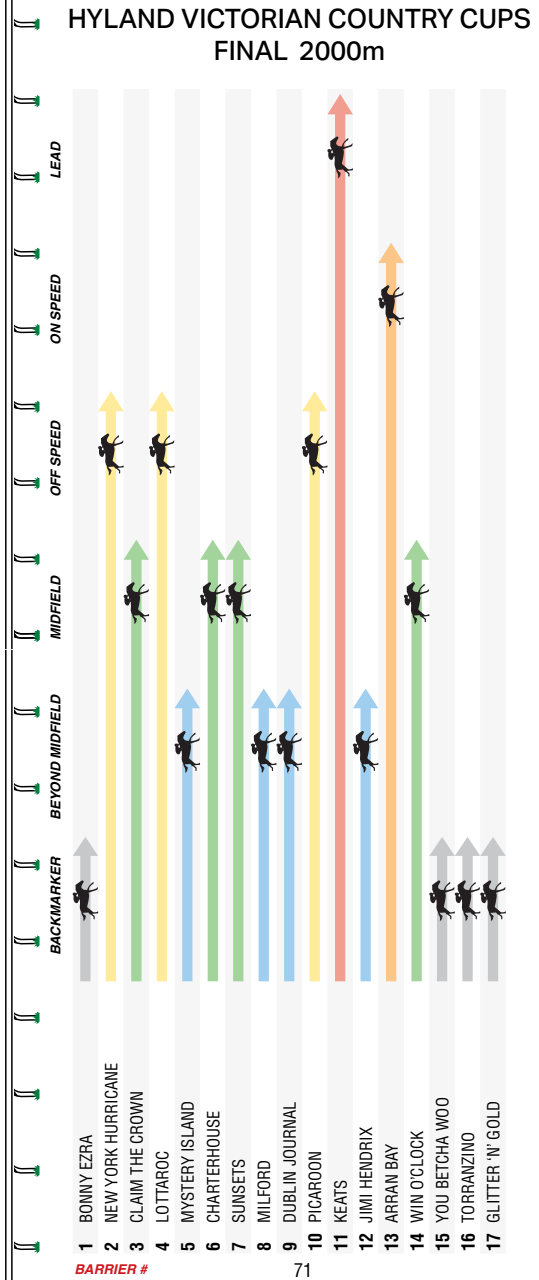

WE CELEBRATE

THREE MONTHS
NON-STOP RACING
ACROSS VICTORIA

31.08
— 01.12

THISISHOWWESPRING.COM

SPEED RATINGS (Horses listed by barrier)

LEAD