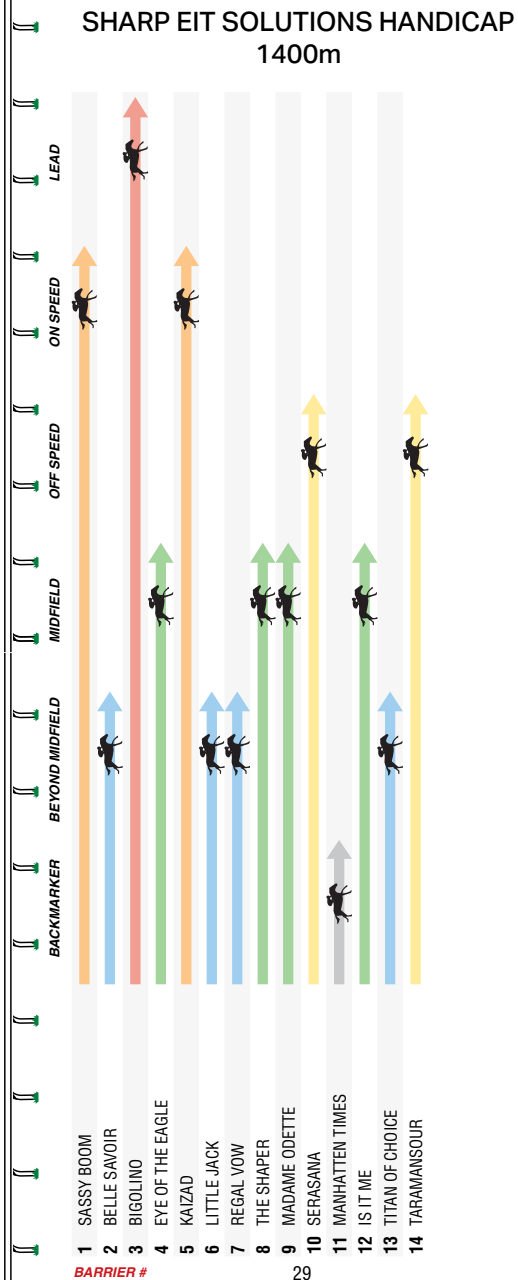

SPEED RAIINGS (Horses listed by barrier)