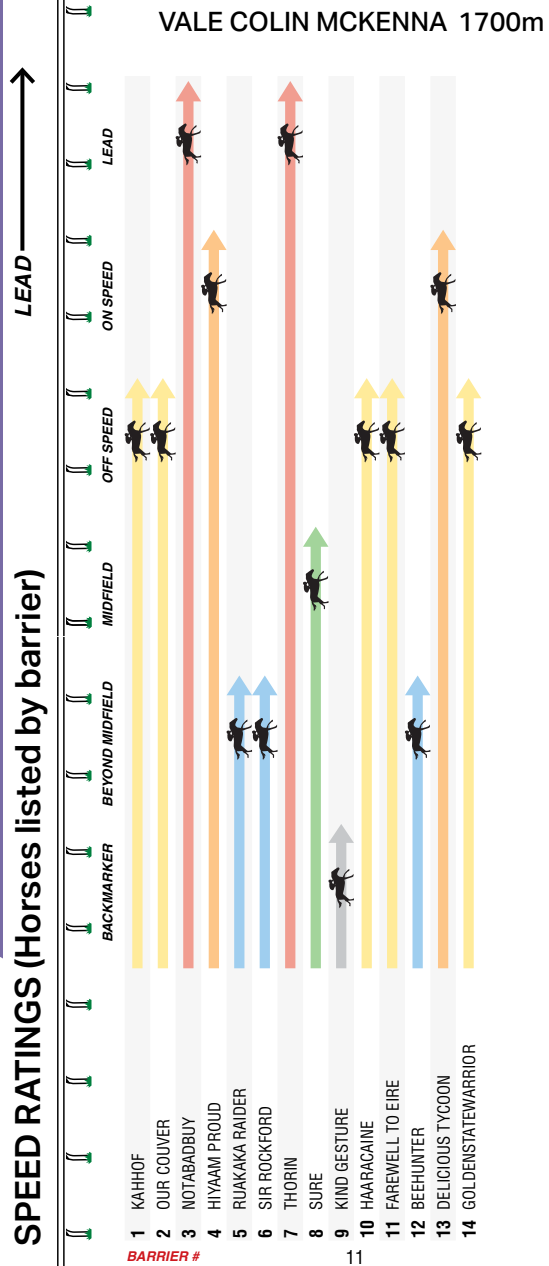

Your trusted advisors for the Wagering and Racing Industry

Supporting the legal and advisory needs of:
Racing Clubs
Bookmakers
Wagering Operators
Principal Racing Authorities
Trainers and Breeders
Service Providers

We are a specialist team providing support to both small and large businesses, from everyday legal and regulatory compliance needs to handling more complex, high-profile matters.

Ranked by Chambers & Partners Global & Asia Pacific as experts in **Gambling Law and Regulation**

SPEED RATINGS (Horses listed by barrier)