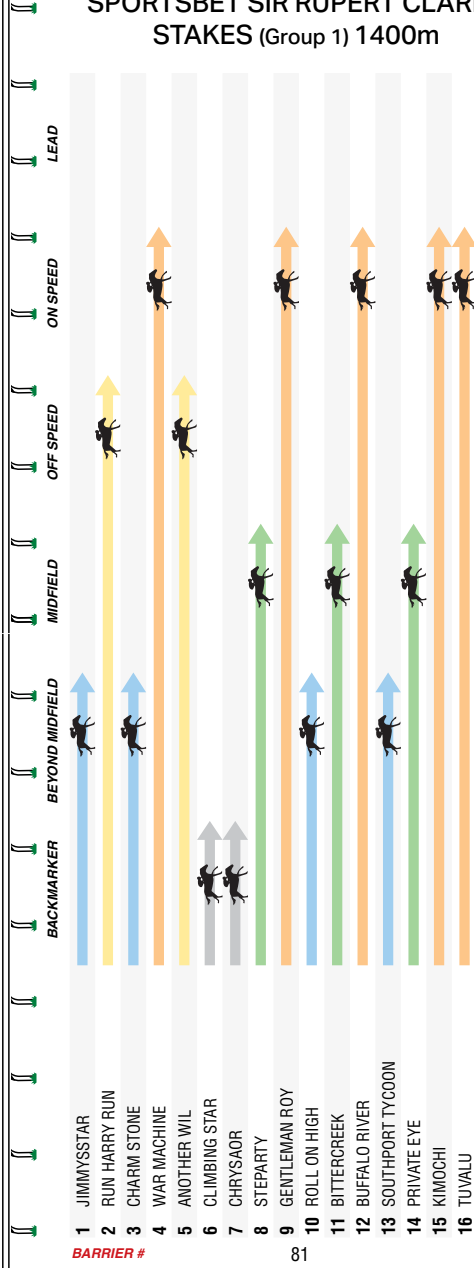

80

Notable Winners: Manikato (1978) Mannerism (1992) Tauto (1970/1971) St Joel (1953/1956/1959) Magart (1982) Samson (2000/2001) Matrice (1955)

Anonyme (1961/1962) Ripa (1964) Nicopolis (1965) Cap d'Antibes (1975) Raffindale (1977) Rancho Ruler (1988) Regal Roller (2004) Behemoth (2020) Magic Time (2023)

Triple Winners: St Joel (1953/1956/1959); **Dual Winners:** Testa Rossa (2000/2001) Private Talk (1976/1979) Tauto (1970/1971) Anonyme (1961/1962)

Longest Priced Winners: 6611 (Private Talk-1979); 4071 (Heralding-1969); **Shortest Priced Winners:** 416F (Maitiana-1966) 411F (Our Maizcay-1995)

Mares Winners: (13) Includes Magic Time (2023) Sierra Sue (2021) Mannerism (1992) Canny Lass (1986) Cap d'Antibes (1975) Millefleurs (1973) Ripa (1964)

Cut Up Rough-1997, St Jude-1991, Rancho Ruler-1988), 8 seconds, 4 thirds, 65 unplaced

Cut Up Rough-1997, St Jude-1991, Rancho Ruler-1988), 8 seconds, 4 thirds, 65 unplaced

Leading Trainers: Lee Freedman (4), Bart Cummings, Tony Lopes (3), Bob Agnew, Colin Hayes, Rick Hore-Lacy, Des Judd, Dean Lawson, Kevin McMahon, Jim Pengilly, Darren Weir (2)

Brian York (2)

SPEED RATINGS (Horses listed by barrier)

81