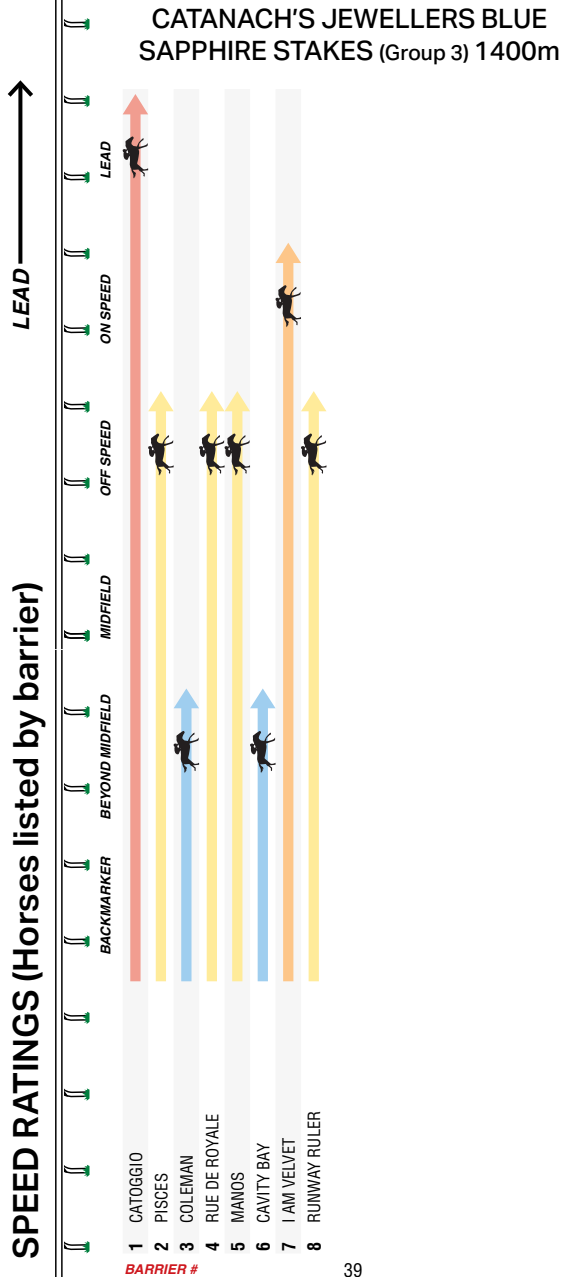

SPEED RATINGS (Horses listed by barrier)