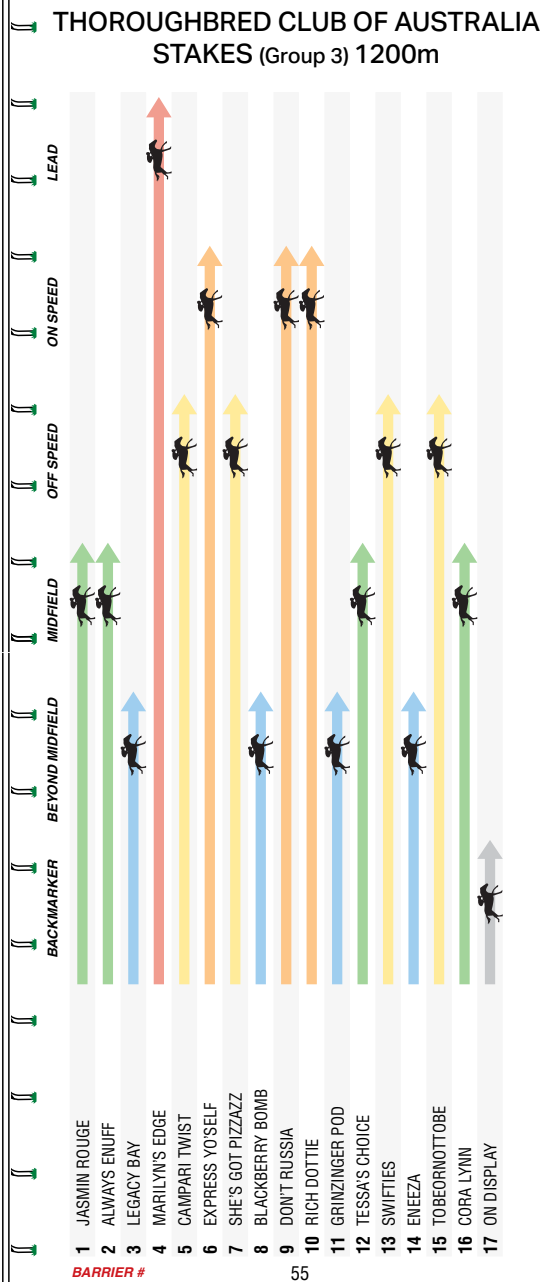

SPEED RATINGS (Horses listed by barrier)