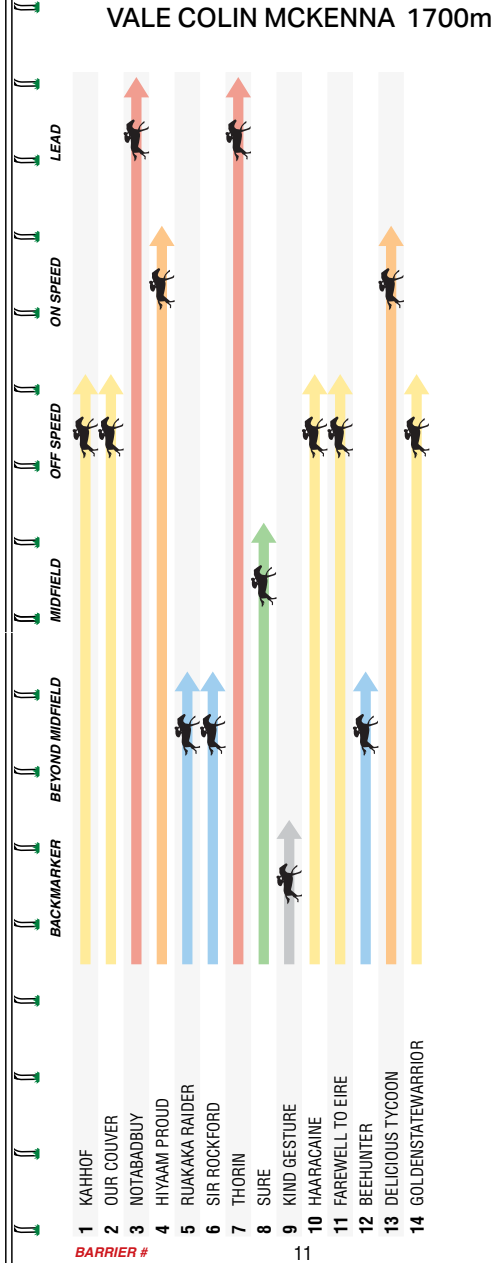

SPEED RATINGS (Horses listed by barrier)

LEAD ↑