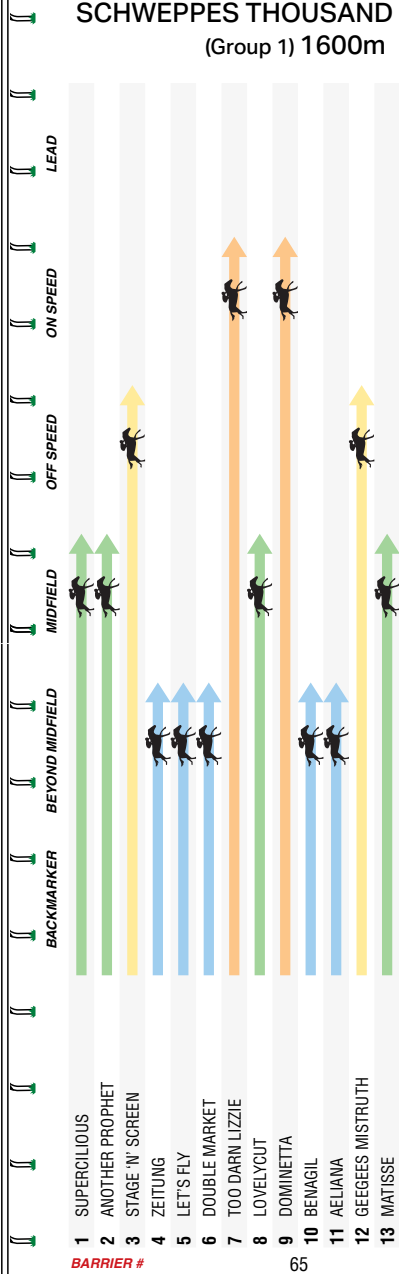

SPEED RATINGS (Horses listed by barrier)

SCHWEPPE'S THOUSAND GUINEAS (Group 1) 1600m

A sip for your senses

Schweppes
CLASSIC
LEMONADE
WITH NATURAL
LEMON FLAVOUR

3:45PM

MRC Caulfield Racecourse

7

MELBOURNE 7