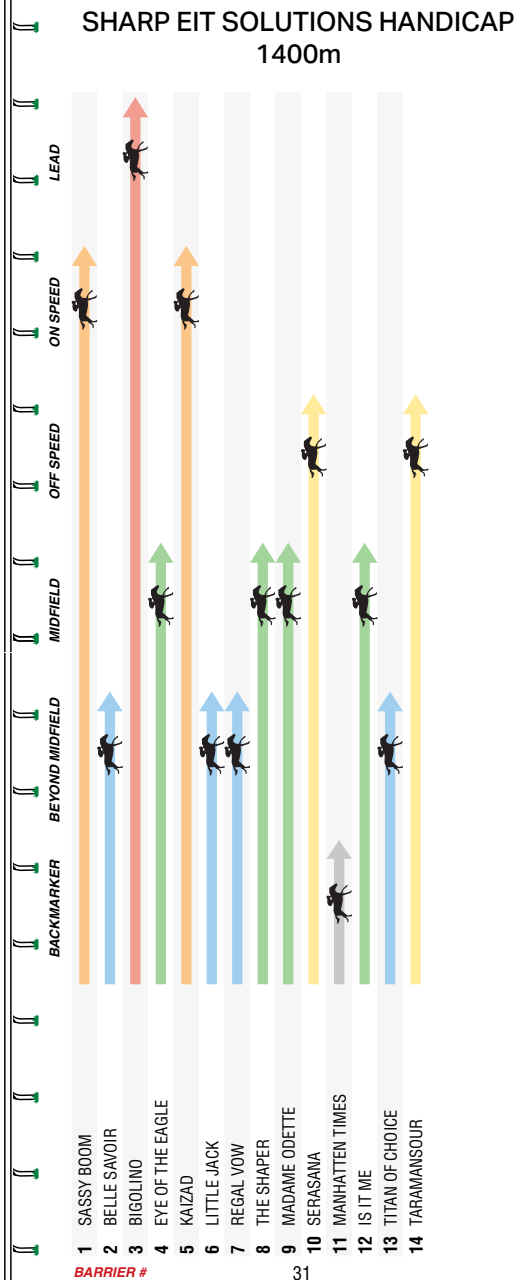

SPEED RAIINGS (Horses listed by barrier)