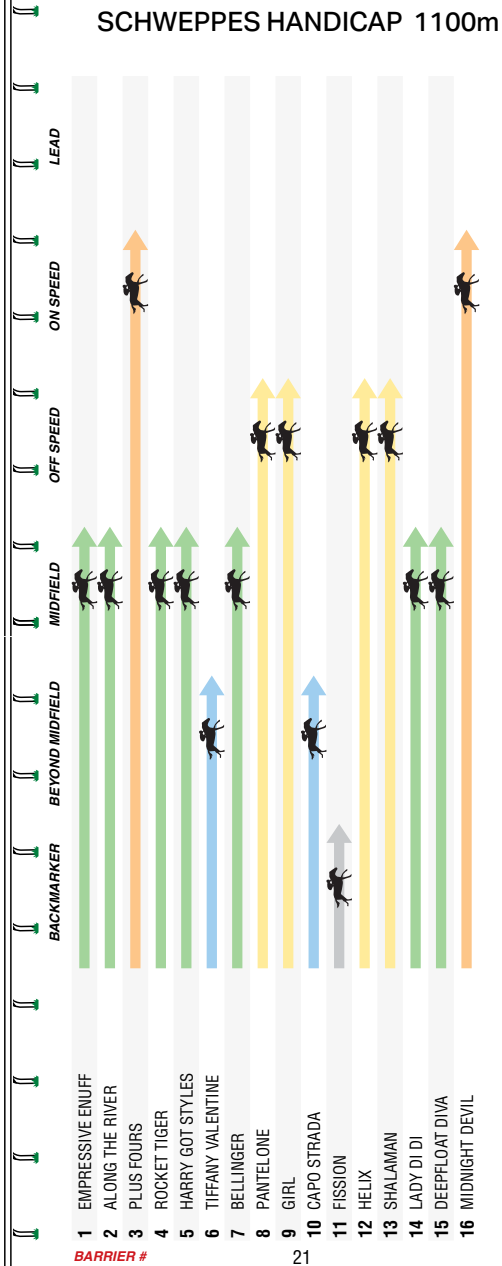

A sip for your senses

Schweppes

CLASSIC
LEMONADE

WITH NATURAL
LEMON FLAVOUR

12:50PM

MRC Caulfield Racecourse

2

MELBOURNE 2