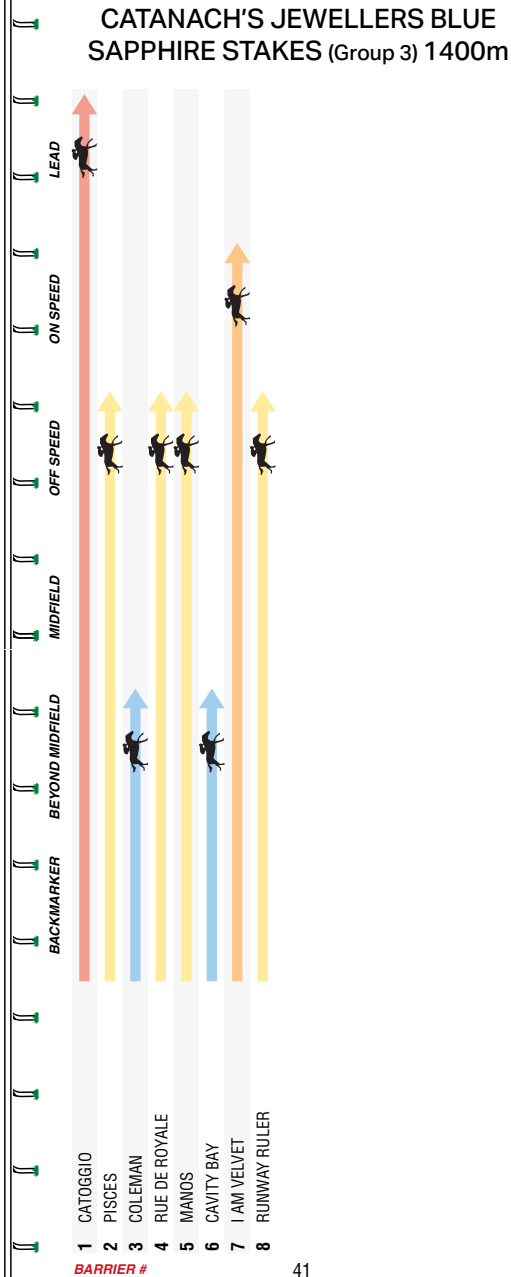

SPEED RATINGS (Horses listed by barrier)