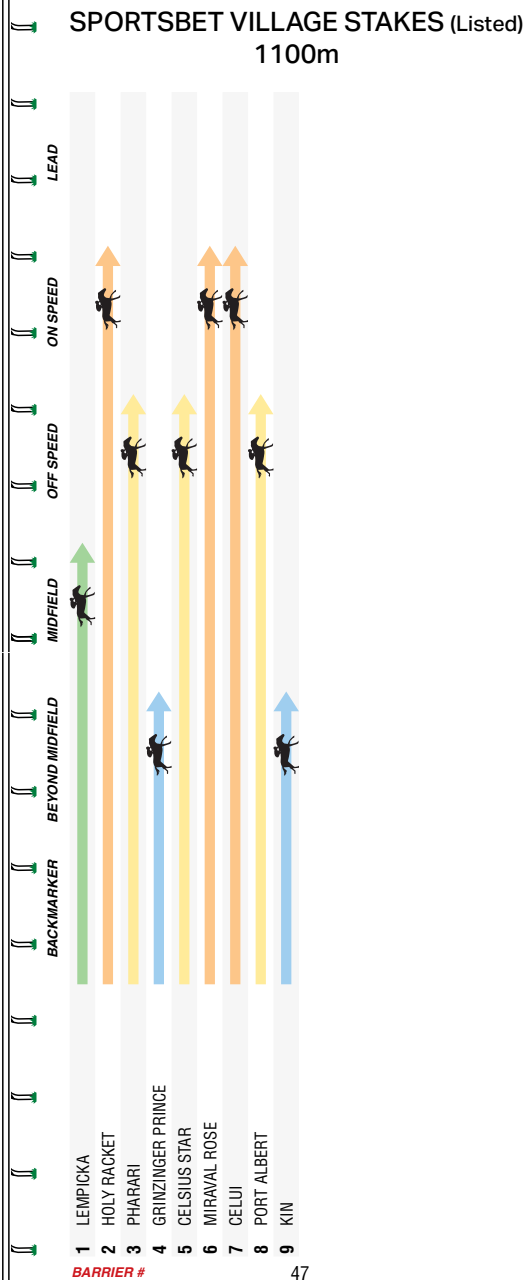

SPEED RATINGS (Horses listed by barrier)

LEAD ———>