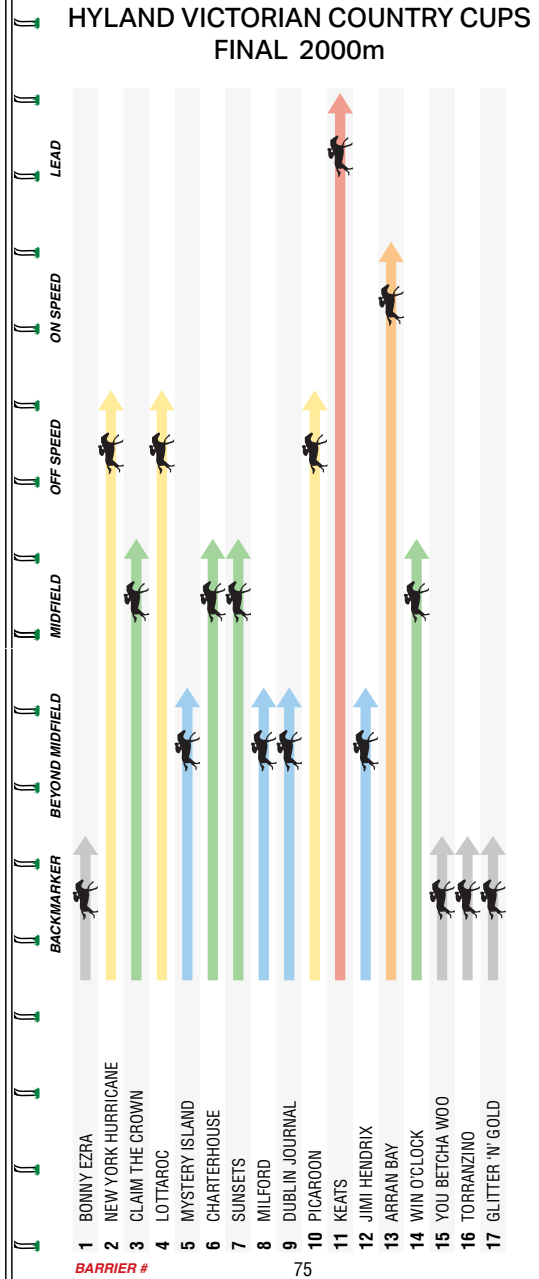

Henley▲

Backed by
a $7 Billion
parent
company

SUMITOMO FORESTRY

LEAD ↑