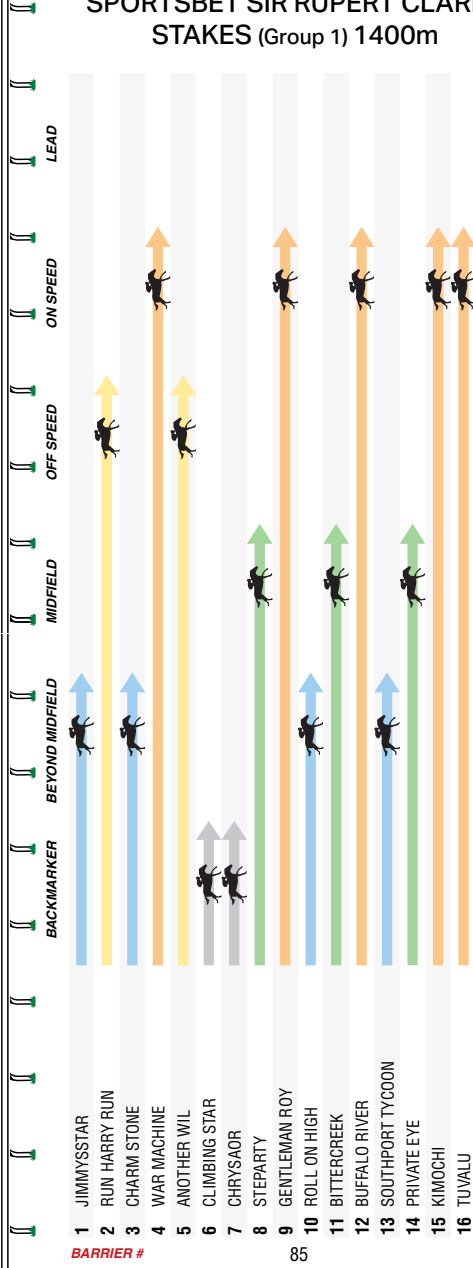

84

Notable Winners: Manikato (1978) Mannerism (1992) Tauto (1970/1971) St Joel (1953/1956/1959) Magart (1982) Samson (2000/2001) Matrice (1955) Anonyme (1961/1962) Ripa (1964) Nicopolis (1965) Cap d'Antibes (1975) Raffinadale (1977) Rancho Ruler (1988) Regal Roller (2004) Behemoth (2020) Magic Time (2023)

Triple Winners: St Joel (1953/1956/1959); **Dual Winners:** Testa Rossa (2000/2001) Private Talk (1976/1979) Tauto (1970/1971) Anonyme (1961/1962)

Longest Priced Winners: 6611 (Private Talk-1979); 4071 (Heralding-1969); **Shortest Priced Winners:** 416F (Maitiana-1966) 411F (Our Maizcay-1995)

Mares Winners: (13) Includes Magic Time (2023) Sierra Sue (2021) Mannerism (1992) Canny Lass (1986) Cap d'Antibes (1975) Millefleurs (1973) Ripa (1964)

Leading Trainers: Lee Freedman (4), Bart Cummings, Tony Lopes (3), Bob Agnew, Colin Hayes, Rick Hore-Lacy, Des Judd, Dean Lawson, Kevin McMahon, Jim Pengilly, Darren Weir (2)

Leading Jockeys: Damien Oliver, Craig Williams (6), Mick Goreham, Roy Higgins (3), Glen Boss, Alan Burton, Steven King, Mick Mallyon, Kerrin McEvoy, Jack Purteill, Harry White, Brian York (2)

SPEED RATINGS (Horses listed by barrier)