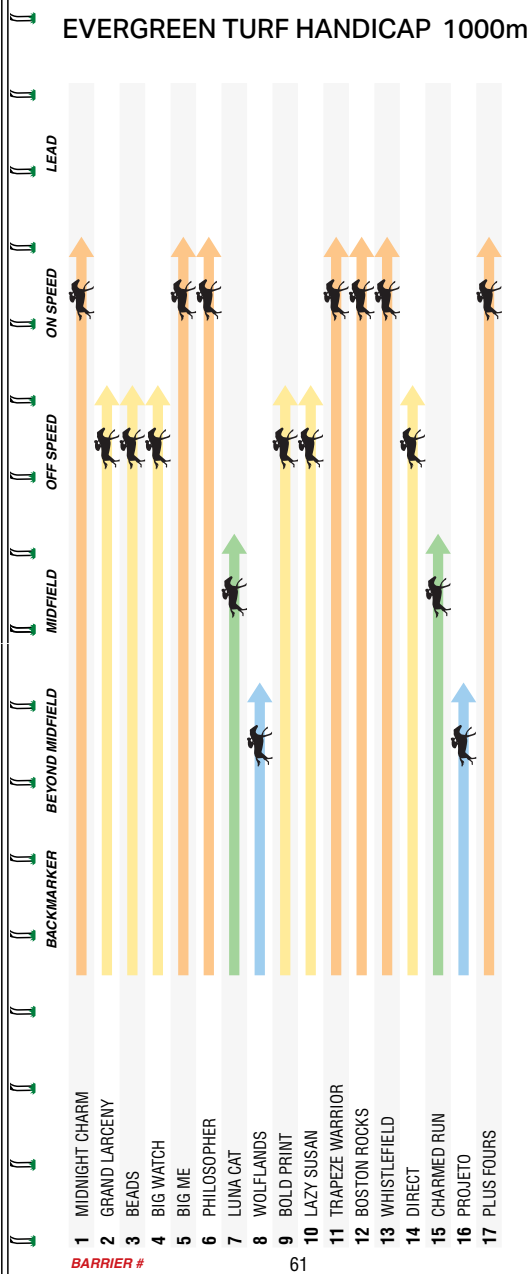

SPEED RATINGS (Horses listed by barrier)