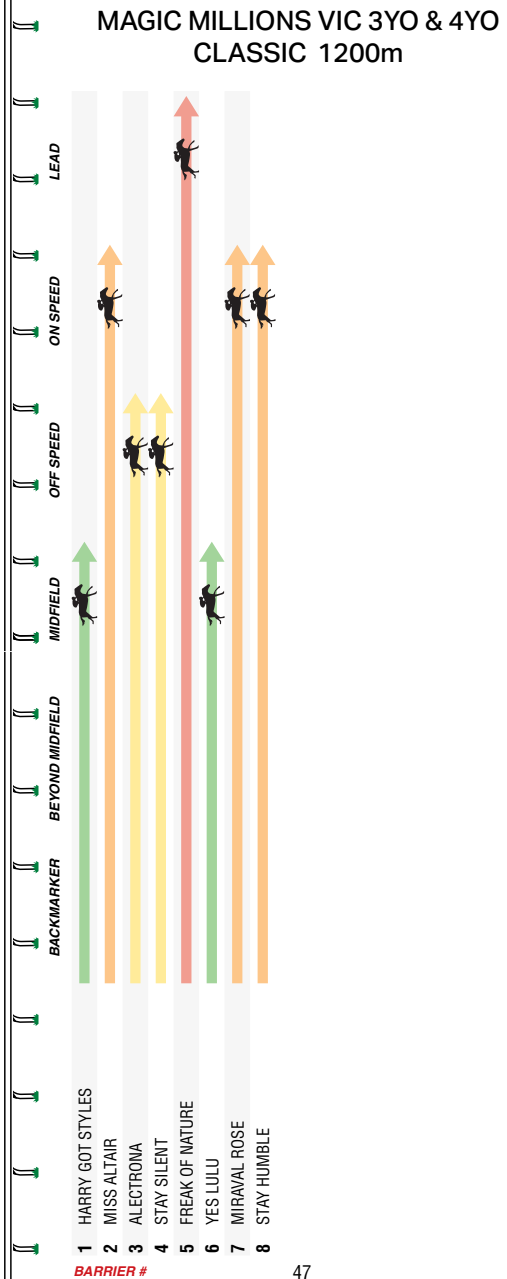

## SPEED RATINGS (Horses listed by barrier)

This summer race for  
**\$17.25 Million**  
**Over 17 Races**

IN MAGIC MILLIONS  
 PRIZEMONEY & BONUSES

**NEW FEATURE TWILIGHT MEETING**

Saturday 4 January 2025  
 Aquis Park Gold Coast Turf Club