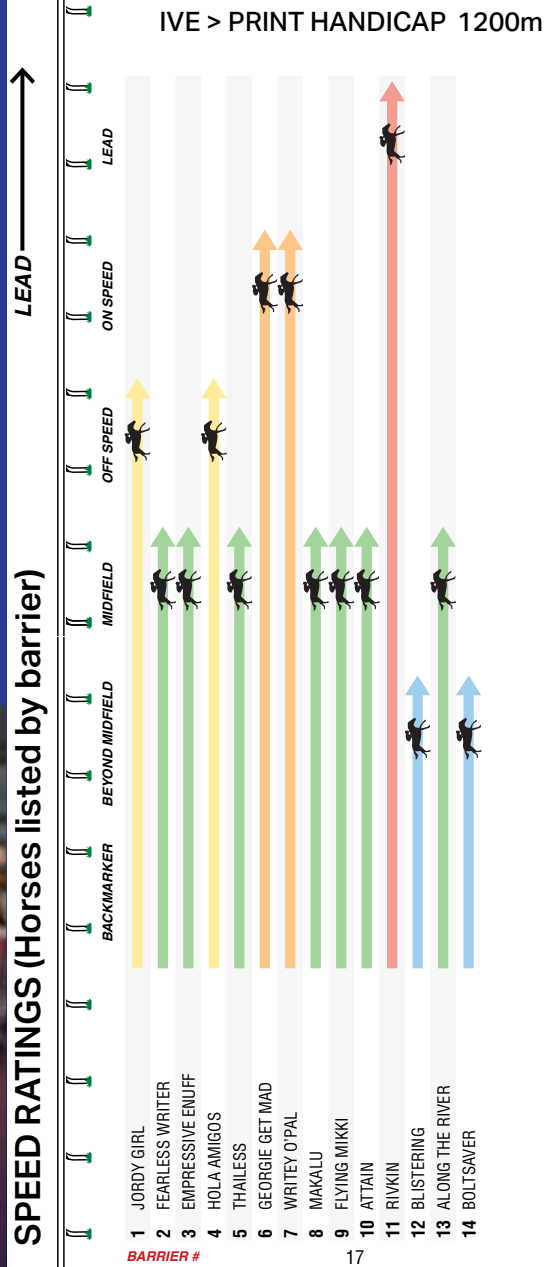

(5) 54kg

ZAC SPAIN

5 COLOUR OUR WORLD

(Biks) VOBIS SILVER R62

Matthew Williams (Warrambool)

(w) 5 Starts 1-1-1 $64,425

Track 0:0-0-0 Dist 0:0-0-0 Trk/Dist 0:0-0-0 Wet 2:1-0-0 1st Up 2:0-0-1 2nd Up 2:0-1-0

TECHFORM 91

4-12	WNBL	Tue 30Apr24	1000 S6	V GOLD STRIKE	D Yendall (8)	57	$9.50	1-Harpalee 57	2.4L	59.20
6-11	SW H	Fri 7Jun24	1300 G4	VG_ELVSTROEM	D Yendall (11)	55	$6.50	1-Cavity Bay 55	2.3L	1:17.93 R61
3-13	WNBL	Thu 31Oct24	1200 G4	MDN-SW	A K Kelly (12)	55	$8.50	1-Cora Lynn 55	2.0L	1:09.84
2-9	BRAT	Thu 14Nov24	1400 G4	3Y MDN-SW	J Childs (9)	56	$6	1-Somewhere 58	1.3L	1:25.37
1-6	WNBL	Sun 1Dec24	1400 H9	3Y MDN-SW	L Meech (1)	56	$1,35F	2-Share The Pennies 56	4.3L	1:28.38

Raced up on the pace and did a great job to hold second 1.3L at Ballarat 3Y Mdn-Sw over 1400m. Looked in control of the race a long way from home and won impressively 4.3L at Warrambool 3Y Mdn-Sw over 1400m Heavy 9.

MRC Melbourne Racing Club

MRC Caulfield Heath

1

6 MISS SWIFT (NZ) R62

Denny O'Brien (Flemington)

3yo b or br f 18/10/21 Almaroz (FR)-Bankside Belle (NZ) (Volksraad (GB)) BREEDER Nearco Stud Limited OWNERS D T O'Brien, J F Hardwick, T H Hourke, A C Lennen & Mrs J O'Brien **NAVY, WHITE DIAMOND BAND AND CAP**

(d) 6 Starts 1-0-1 $27,235

Track 2:0-0-1 Dist 1:1-0-0 Trk/Dist 0:0-0-0 Wet 1:0-0-0 1st Up 2:0-0-1 2nd Up 2:0-0-0

TECHFORM 87

6-9	FLEMm	Sat 30Mar24	1200 G4	TBRED BREEDERS-G3	B Shinn (6)	56	$13	1-Tobermottobe 56	4.7L	1:09.86 R61
5-11	ECHA	Sun 11Aug24	1009 G4	MDN-SW	W J Egan (8)	55	$5.50	1-Villainesque 56	4.2L	59.82
5-9	WNBL	Mon 23Sep24	1000 S7	MDN-SW	H T Coffey (6)	55	$5.50	1-Treat Him Right 57	1.3L	59.54
1-10	KILM	Fri 1Nov24	1457 G3	F&M MDN-SW	W J Egan (1)	56.5	$3.40	2-Belwitchery 56.5	0.5L	1:28.33
5-10	CAUHM	Thu 28Nov24	1600 G4	F&M BMS4	B Shinn (2)	57.5	$6.50	1-Indian Jewel 57.5	2.0L	1:37.29 R62

7 VIXENETTE R61

Tony & Calvin McEvoy (Ballarat)

3yo b f 08/09/21 Trapeze Artist-Unique Foxy (Foxwedge) BREEDER Vieira Group Pty Ltd OWNERS TFI (Mgr: Miss S Williams), N V Psaltis, Mrs G C Psaltis, B Cruise, B J Bain & O R Pettinigli **PINK, WHITE DIAMOND, NAVY BLUE SEAMS SLEEVES, PINK AND NAVY BLUE**

(3) 54kg

CRAIG WILLIAMS

QUARTERED CAP

6 Starts 1-1-1 $37,475

Track 0:0-0-0 Dist 0:0-0-0 Trk/Dist 0:0-0-0 Wet 0:0-0-0 1st Up 2:1-0-0 2nd Up 2:0-0-0

TECHFORM 88

4-6	BDGO	Sun 11Feb24	1300 G4	2Y HCP	H T Coffey (4)	56.5	$4.40	1-Peru 58	3.8L	1:17.20 R60
1-9	BRTS	Tue 20Aug24	1400 Syn	MDN-SW	H T Coffey (5)	55	$2,60F	2-Whiskey Creed 59.5	0.5L	1:26.33
8-9	FLEMm	Sun 22Sep24	1420 G4	3Y BMS4	H T Coffey (9)	56.5	$26	1-Swiffalcan 61.5	5.7L	1:26.14 R61
3-11	MORPm	Sat 26Oct24	1600 G4	0-64	M Nunes (6)	54	$12	1-Obi 55	1.7L	1:36.80 R60
2-7	M VmN	Fri 15Nov24	1600 G4	3Y BMS4	C Williams (7)	56	$5	1-Cachin 59.5	0.2L	1:37.07 R60

TRIFECTA COSTS – PER $1 INVESTMENT

(Halve the costs for a 50c investment)

NUMBER OF SELECTIONS BOXED	- BOX ALL	- 1 BANKER - BOX REST	- 2 BANKERS - BOX REST	- 1 ROVING BANKER - BOX REST	- 2 ROVING BANKERS - BOX REST
2	—	$2	$2	—	$12
3	$6	$6	$3	$18	$18
4	$24	$12	$4	$36	$24
5	$60	$30	$5	$60	$30
6	$120	$20	$6	$90	$36
7	$210	$42	$7	$126	$42
8	$336	$56	$8	$168	$48
9	$504	$72	$9	$216	$54
10	$720	$90	$10	$270	$60
11	$990	$110	$11	$330	$66
12	$1,320	$132	$12	$396	$72
13	$1,716	$156	$13	$468	$78
14	$2,184	$182	$14	$546	$84
15	$2,730	$210	$15	$630	$90

3 selections must finish in the first 3 places.

Banker must finish 1st. 2 others must finish 2nd & 3rd

Bankers must finish 1st & 2nd in order selected. One other must finish 3rd.

Banker must finish in one of the first three places

Both Bankers must finish in the first three places

It's all about
the raceday
experience!

1300 897 117
info@quayclean.com.au

Quayclean.com.au

SPEED RATINGS (Horses listed by barrier)