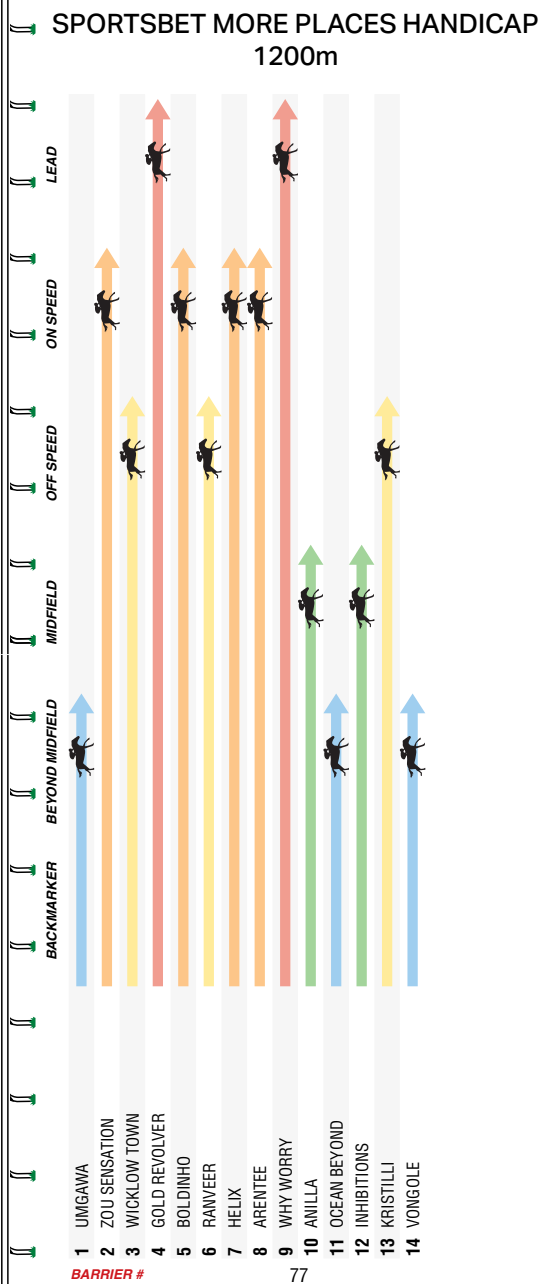

A sip for your senses

Schweppes

CLASSIC
LEMONADE

WITH NATURAL
LEMON FLAVOUR

SPEED RATINGS (Horses listed by barrier)