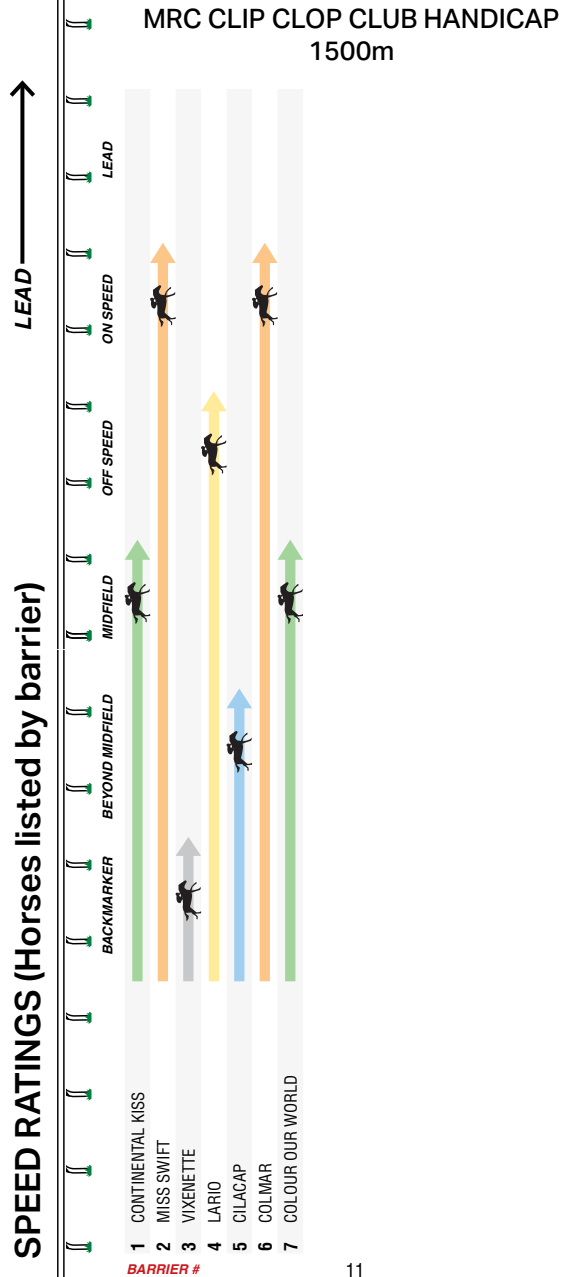

Your trusted advisors for the Wagering and Racing Industry

Supporting the legal and advisory needs of:
Racing Clubs
Bookmakers
Wagering Operators
Principal Racing Authorities
Trainers and Breeders
Service Providers

We are a specialist team providing support to both small and large businesses, from everyday legal and regulatory compliance needs to handling more complex, high-profile matters.

Ranked by Chambers & Partners Global & Asia Pacific as experts in **Gambling Law and Regulation**

SPEED RATINGS (Horses listed by barrier)