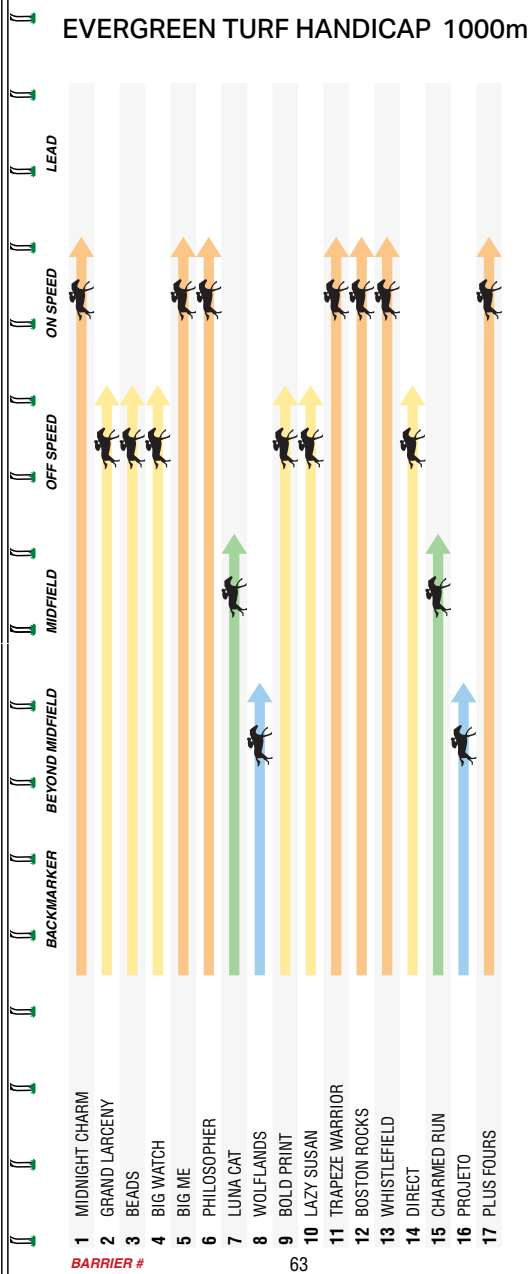

SPEED RATINGS (Horses listed by barrier)