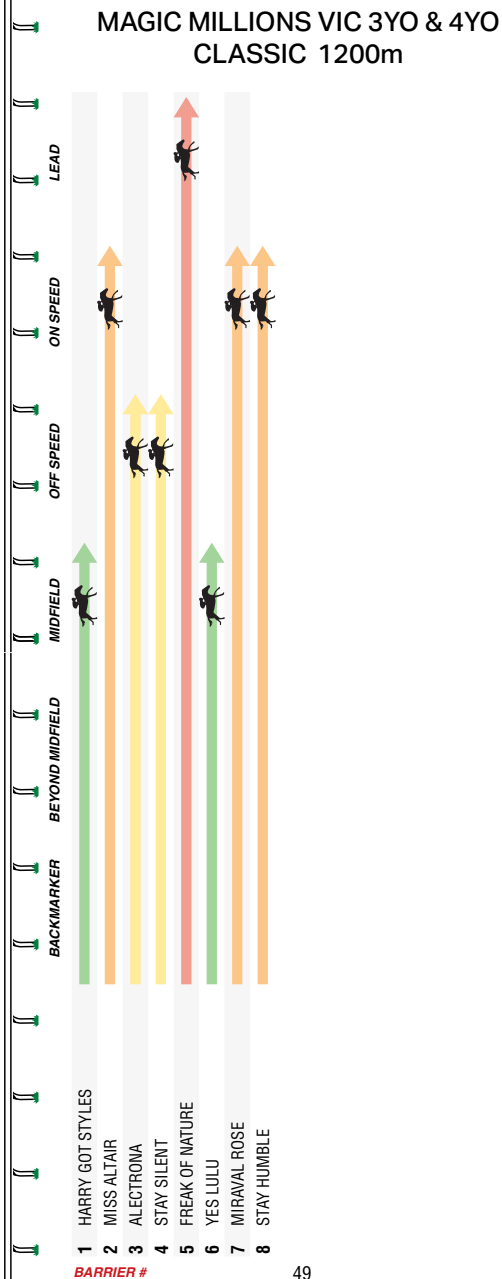

SPEED RATINGS (Horses listed by barrier)