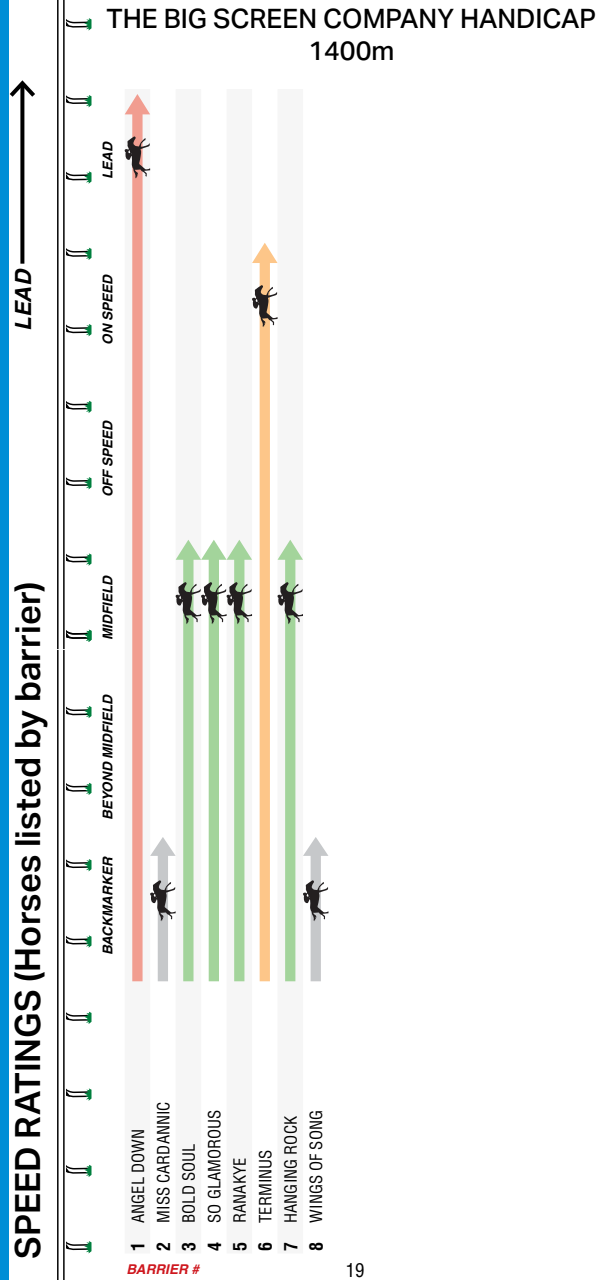

SPEED RATINGS (Horses listed by barrier)