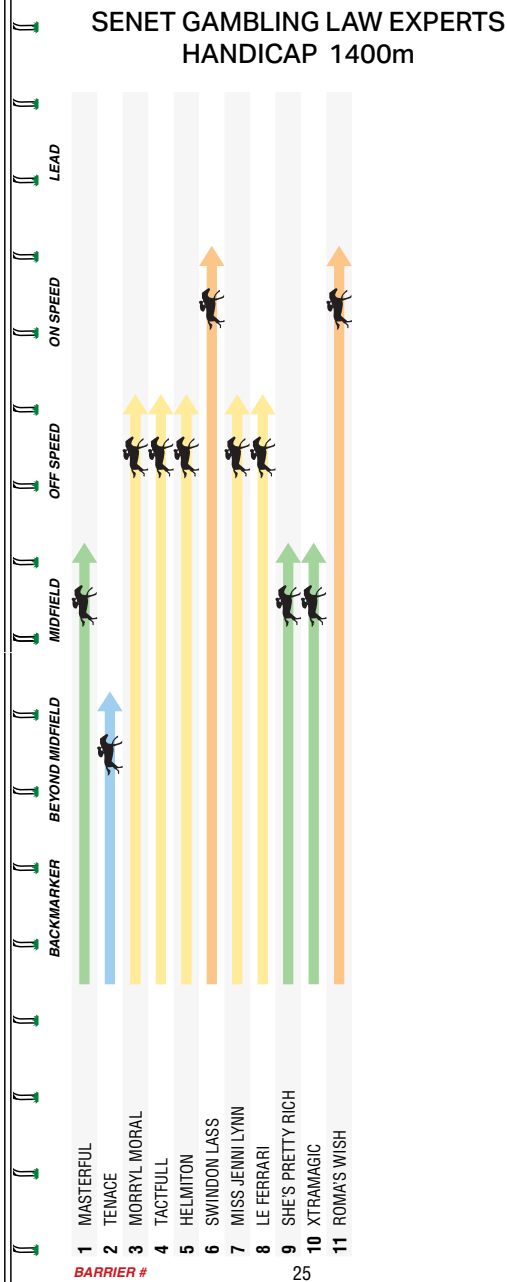

SPEED RATINGS (Horses listed by barrier)

LEAD ← →