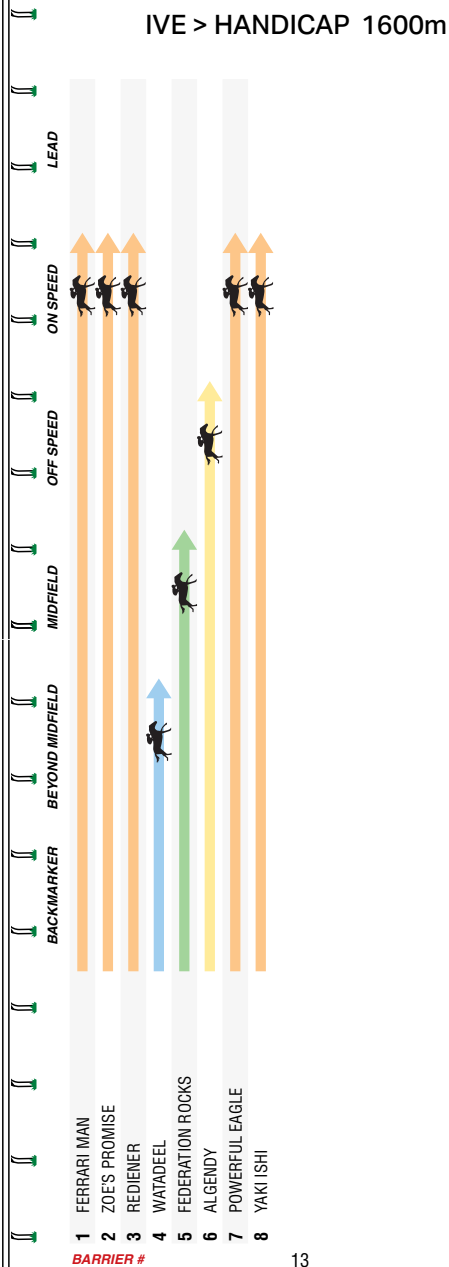

CARLTON DRAUGHT

— BREWERY FRESH SINCE 1864 —

18+ FOR PEOPLE OVER THE AGE OF 18 ONLY

SPEED RATINGS (Horses listed by barrier)

LEAD ← →

ive

> **Australia's leading marketing production and distribution company**