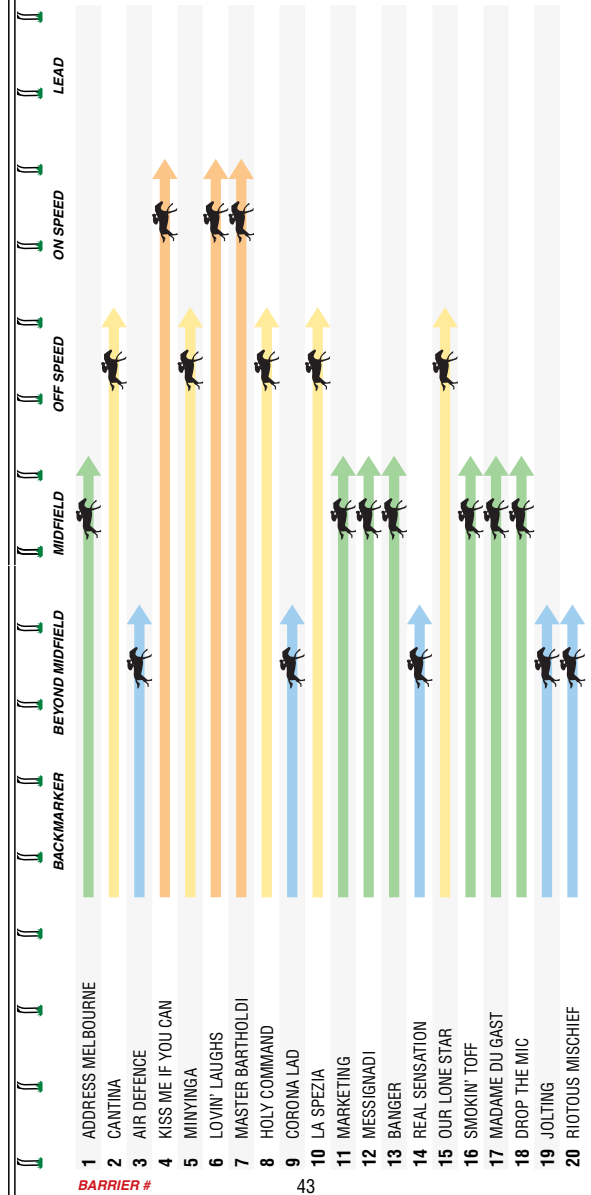

SPICER THOROUGHBREDS
GRASSROOTS GALLOP 1400m

5