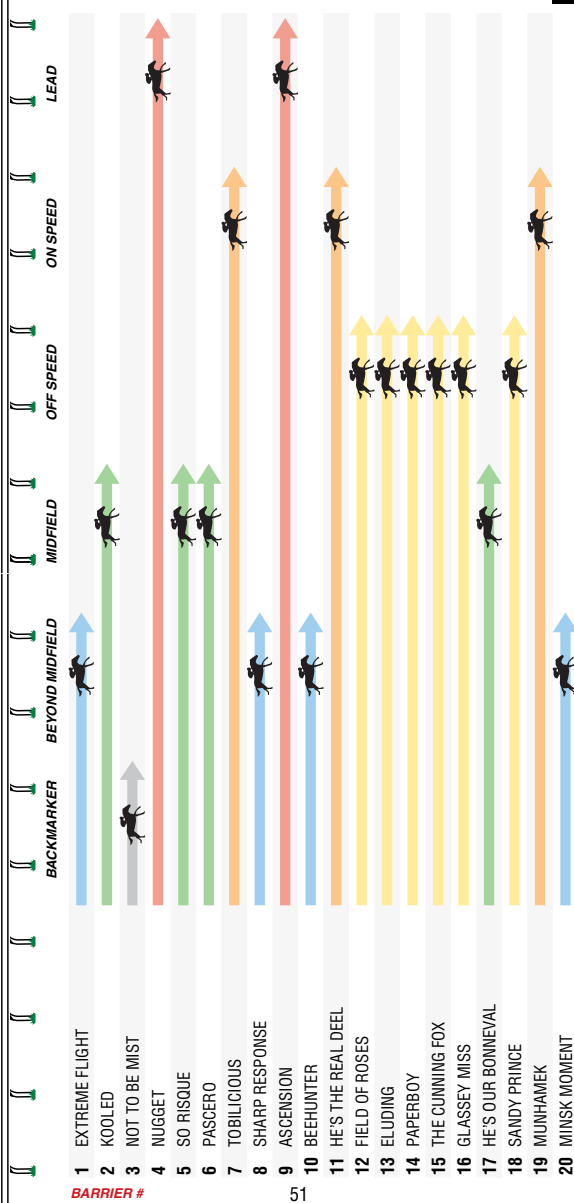

Midfield, wide, sound sprint home but tired 100m 1.8L at Hillside F&M Bm70 over 1300m. One out one back, drove home hard late top run 3.8L at The Valley Bm64 over 1200m Soft 5.

20 SMOKIN' TOFF 4EM Rtg 66 (16) 56kg

David & Coral Feek (Mornington)

ROBBIE DOWNEY

5yo gr m Toorak Toff-Smokin' Jewel (Diamond Dane) **BREEDER** Mr B Murray **OWNERS** B P Murray, P J Coffey, L Godden, A M Harrop, R J De La Rue, J S Tulloch, A Cassidy, P D Doherty, M A Eason, G M Miles, G C Preusker, S L Briggs, J Hall & M M Frater **WHITE, RED SHAMROCK, DIAGONAL**

STRIPED SLEEVES, STRIPED CAP

(dw) 10 Starts 3-0-1 $75,200

TECHFORM 94

5-9	MORN	Thu 28Apr22	1200 G4	F&M BM58	S Clarke(a) (7)	63(61)	$11	1-Circle Of Magic (NZ) 64	2.7L	1:11.61	Rtg 60
1-10	PAKMN	Thu 19May22	1200 S6	BM64	T M Nugent (1)	55.5	$21	1-Daytona Bay 60	5.3L	1:13.14	Rtg 59
7-12	PAKS	Mon 1Aug22	1400 Syn	BM58	C Newitt (3)	58	$11	2-Top Arctic 60	0.1L	1:26.08	Rtg 58
7-12	SALE	Sun 11Sep22	1600 G4	BM64	W Gordon (8)	57	$16	1-Tavistorm (NZ) 59	3.7L	1:37.31	Rtg 62
1-9	GEEL	Thu 28Sep22	1447 S6	0-64	R P Downey (8)	57	$11	2-Heavy Duty 58.5	1.3L	1:28.08	Rtg 62

Straked the leaders however disappointed in a one-paced effort 3.7L at Sale Bm64 over 1600m. Huge effort to win when getting back in transit 1.3L at Geelong 0-64 over 1447m Soft 6.

MARSHALL WHITE TROPHY 1400m

6

SPEED RATINGS (Horses listed by barrier)