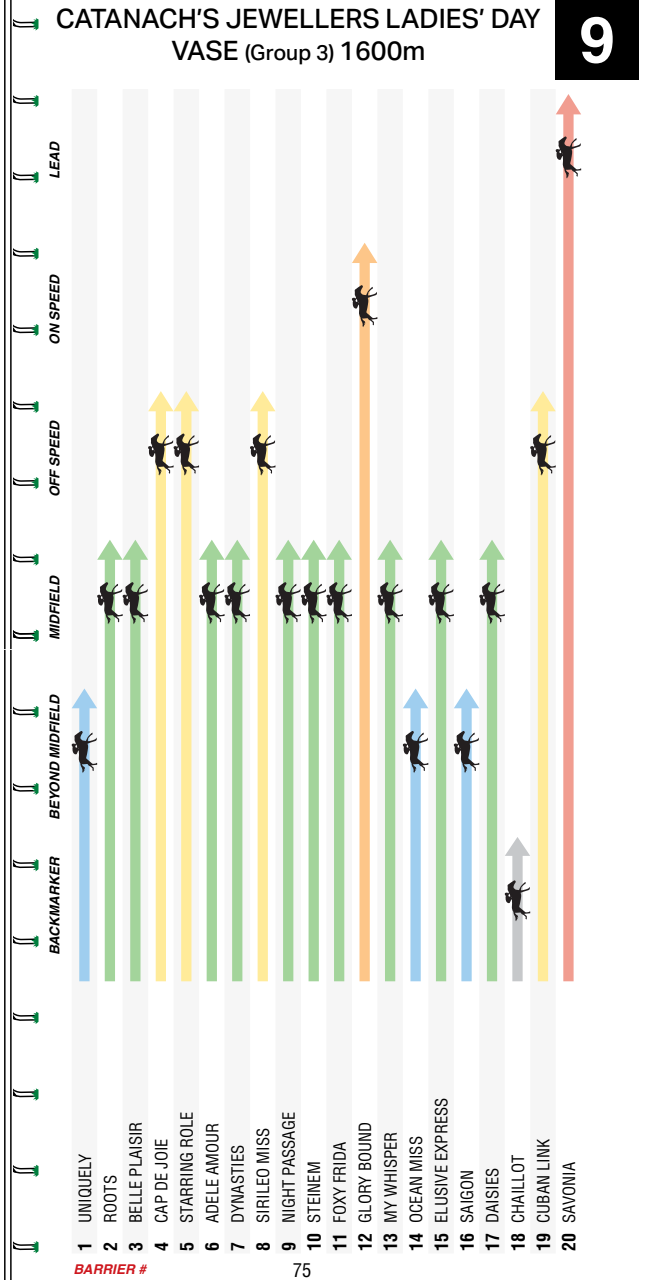

LADIES' DAY VASE

(GROUP 3 - $200,000)

Year	Winner	Second	Third	Time
2021	Sirleo Miss	56 Foxy Frida	57 Harmony Rose	56 1.37.6
2020	Sovereign Award	55 Fabric	55 Chaillot	55 1.37.3
2019	Spanish Reef	57 Rondinella	55.5 Fidelia	55 1.38.0
2018	I Am a Star	58 Kenedna	55 Oregon's Day	58 1.38.7
2017	Quilate	55 Flying Jess	56 Prompt Response	58 1.36.1
2016	Euro Angel	55 Rocket Commander	56 Antelucan	57 1.36.8
2015	Miss Rose De Lago	57 Into The Mist	55 Amarela (NZ)	55 1.36.7
2014	Star Fashion	55 Lady Cumquat	57 Suavito (NZ)	55 1.35.9
2013	Zonza (NZ)	55 Bonaria	58 Two Sugars	55 1.38.0
2012	Star of Giselle	56 Oasis Bloom	58 Mabsam	55 1.37.1
2011	Hi Belle	54 Neriani	54 Keep the Peace (NZ)	58.5 1.36.4
2010	Royal Commands	53 Our Tigress	53 Lady Lynette	56.5 1.40.6
2009	Lady Lynette	55.5 Purple	57.5 Dollops	53 1.36.1
2008	Miss Badoura	54 Bird of Fire (NZ)	53 Princess Marizza	54 1.38.3
2007	Post Thyme (NZ)	53 Casual Kiss (NZ)	53 Cocoa Tycoon	53 1.37.0
2006	Gawne	53 Isanami	53.5 Lyrical Bid	54.5 1.37.1

SPEED RATINGS (Horses listed by barrier)

LEAD ↑

CATANACH'S JEWELLERS LADIES' DAY VASE (Group 3) 1600m

9