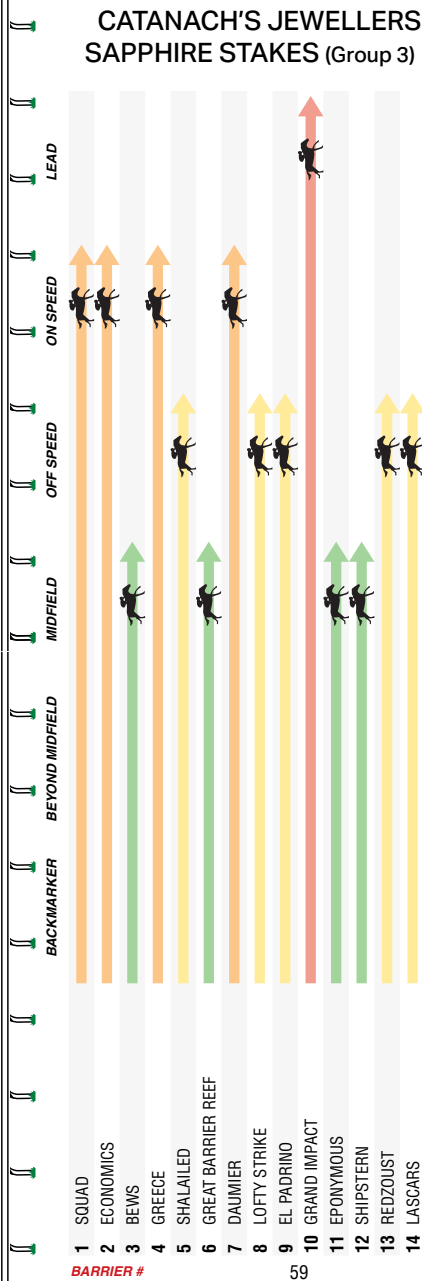

Took a sit off pace, superb chase, just missed 0.2L at Hillside Bm84 over 1300m. Midfield with cover, super chase to the line 0.2L at Hillside Bm78 over 1400m Soft 5.

20 SANDY PRINCE 4EM Rtg 74

Ben & JD Hayes (Flemington)

BLACK SLEEVES AND CAP

(dw) 13 Starts 3-5-2 $172,200

TECHFORM 96

2-9	M VmN	Fri 25Feb22	1200 G4	BM70	C Williams (5)	57.5	$3.50f	1-Snapper (NI) 60	1.5L	1:10.59	Rtg 69
6-10	CAULm	Sat 23Jul22	1200 S6	3Y C&G HCP	C Williams (9)	55.5	$4.20f	1-Big Apple 54	1.3L	1:11.10	Rtg 69
3-9	SANLm	Wed 24Aug22	1200 H10	CIG&E BM70	J Mott (6)	59.5	$4.20f	1-Saint Bathans 59	2.5L	1:16.25	Rtg 69
1-11	SANHm	Wed 25Sep22	1300 S5	BM70	D Oliver (6)	59.5	$6.50	2-Nightfire 55	0.8L	1:18.20	Rtg 69
7-16	SANHm	Sun 25Sep22	1400 S5	BM78	D Oliver (12)	58	$51	1-Pascero 58.5	1.1L	1:23.77	Rtg 74

One out one back, raced keenly, too good late 0.8L at Hillside Bm70 over 1300m Soft 5. Back and wide edged clear on turn worked home well 1.1L at Hillside Bm78 over 1400m Soft 5.

CATANACH'S JEWELLERS BLUE SAPPHIRE STAKES (Group 3) 1200m

LEAD

SPEED RATINGS (Horses listed by barrier)