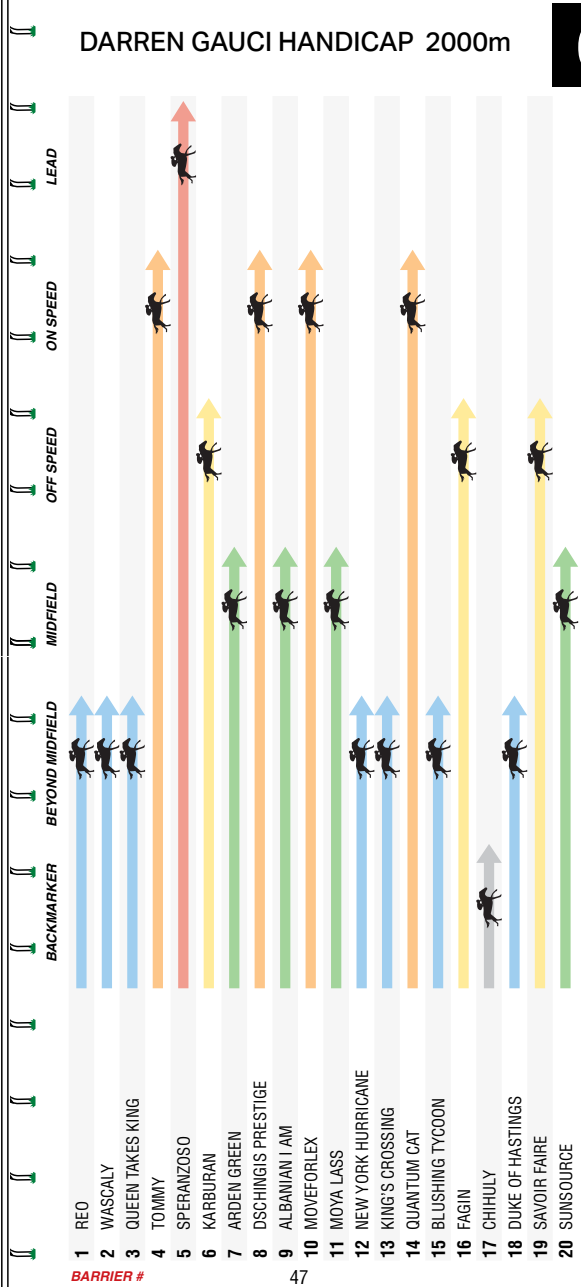

SPEED RATINGS (Horses listed by barrier)