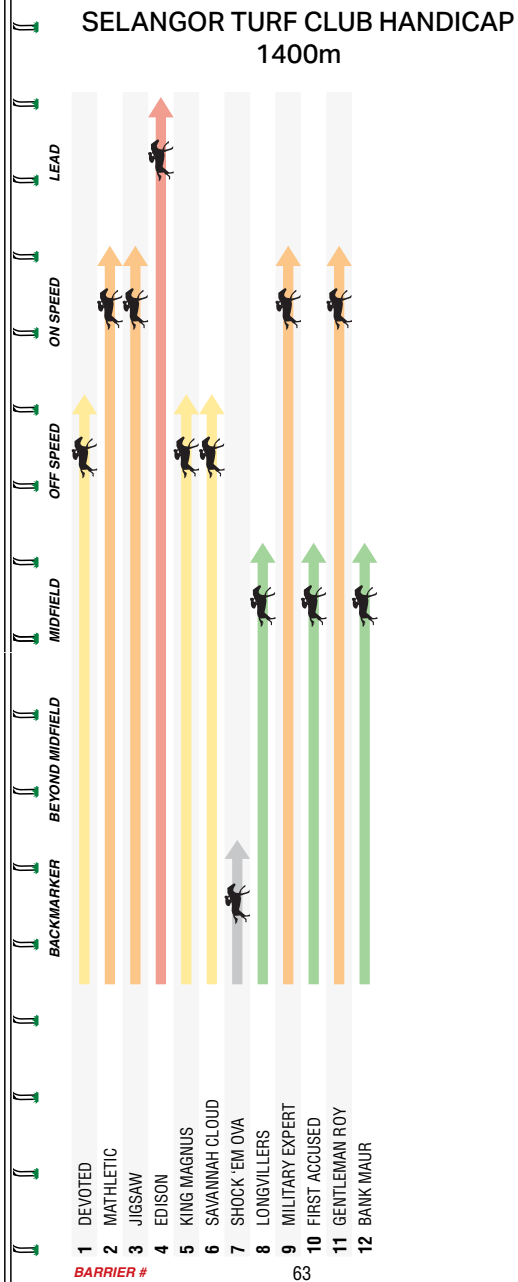

### SPEED RATINGS (Horses listed by barrier)

3:40PM

MRC Caulfield Racecourse

8

MELBOURNE 8

SELANGOR TURF CLUB HANDICAP

1400m

SELANGOR TURF CLUB