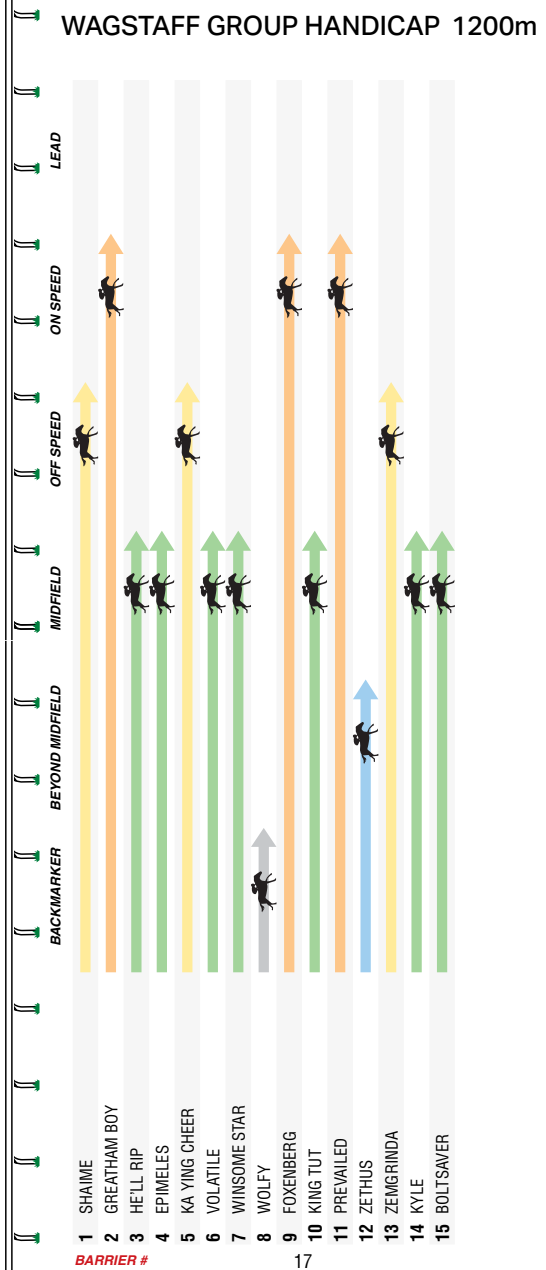

SPEED RATINGS (Horses listed by barrier)

LEAD