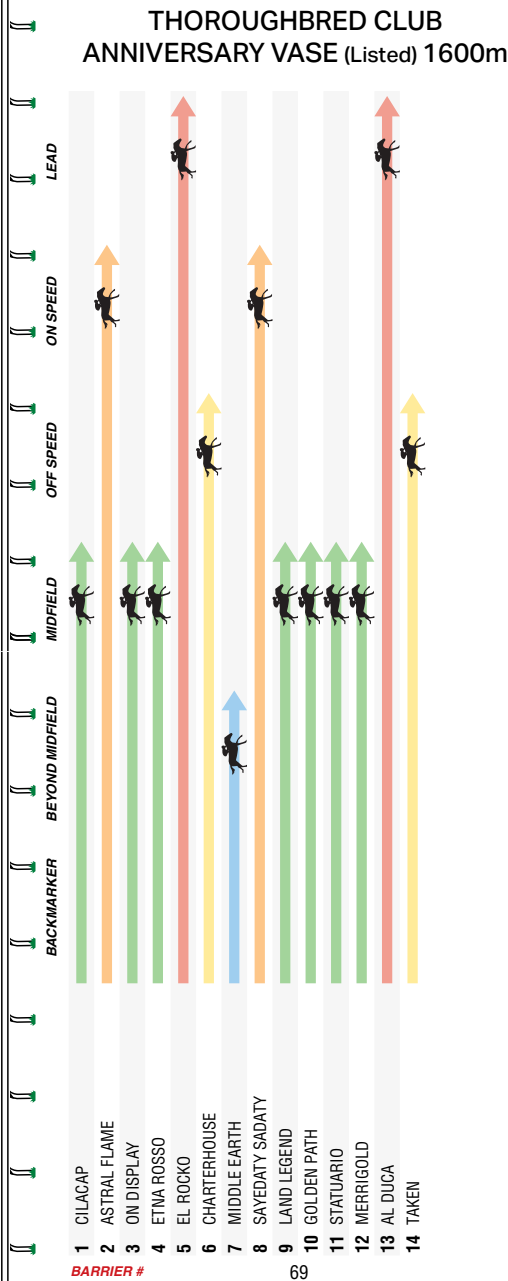

SAME RACE MULTI

✓ **MORE PLACES**

Combine multiple runners to finish anywhere in the top half of the field for bigger odds!

1. Sir Delius
Top 5 **1.60**
Top 3 2.10 Top 7 1.25

2. Ceolwulf
Top 6 **1.50**
Top 3 2.60 Top 4 2.10

6. Autumn Glow
Top 7 **1.25**
Top 5 1.80 Top 4 1.65 Top 6 1.50

3 Legs 3.80 Odds

sportsbet ✓

**THINK. IS THIS A BET YOU REALLY
WANT TO PLACE?**

For free and confidential support call
1800 858 858 or visit gamblinghelponline.org.au

SPEED RATINGS (Horses listed by barrier)