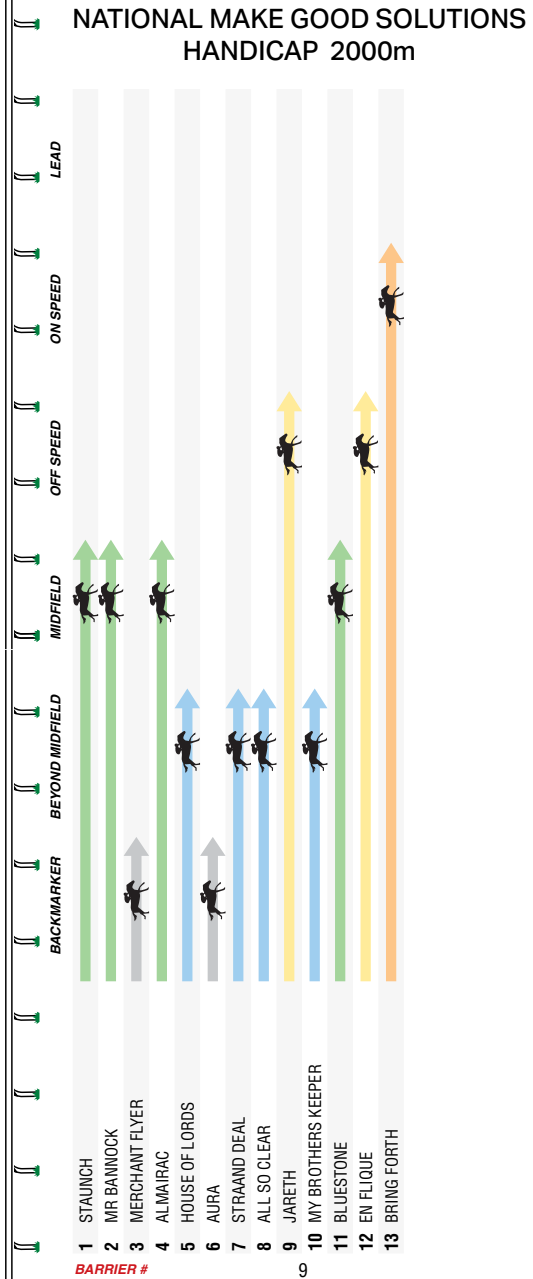

SPEED RATINGS (Horses listed by barrier)