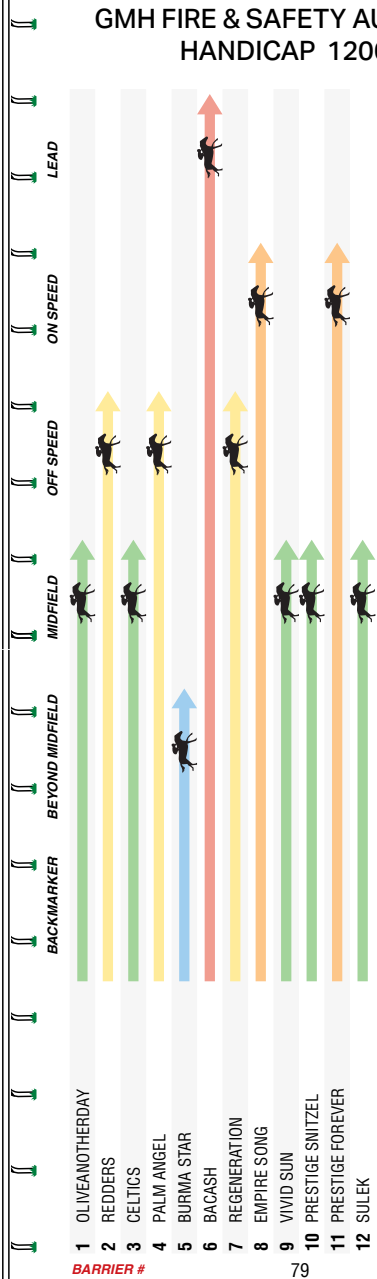

SPEED RATINGS (Horses listed by barrier)

LEAD ———→