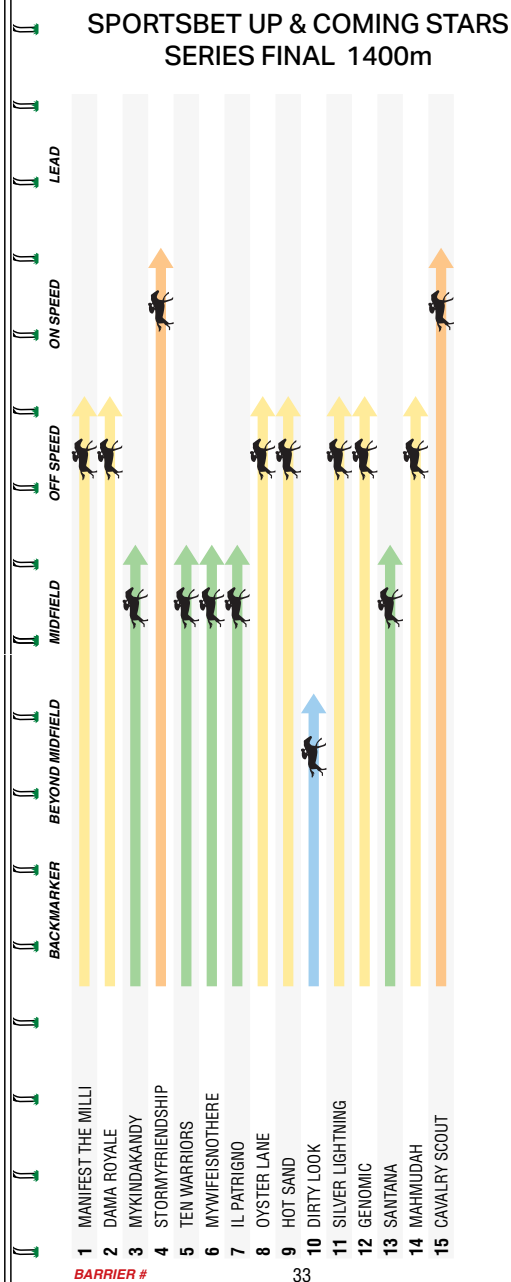

SPEED RATINGS (Horses listed by barrier)