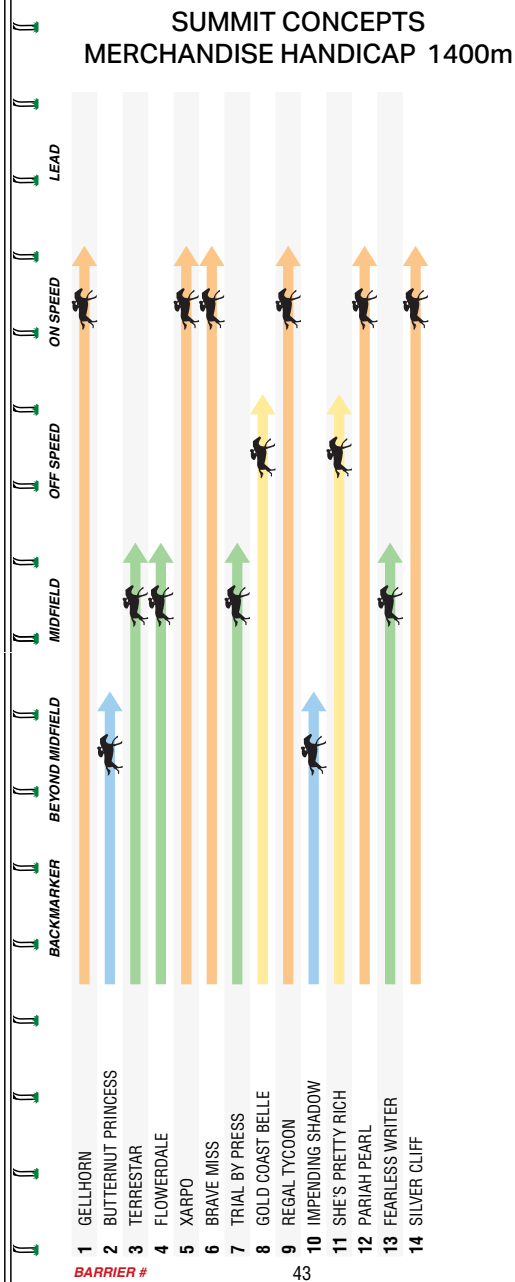

SPEED RATINGS (Horses listed by barrier)