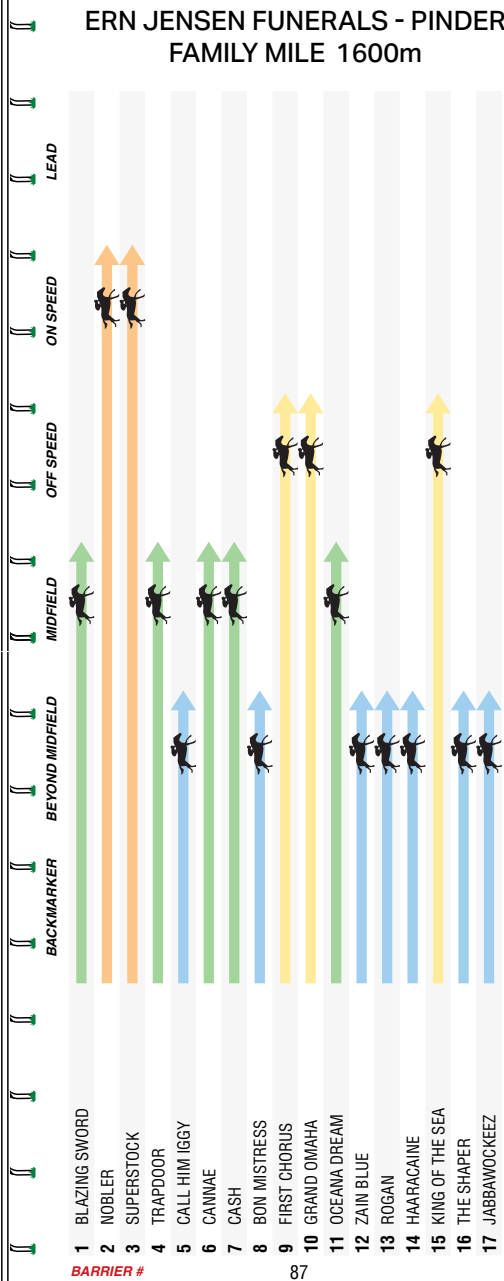

SPEED RATINGS (Horses listed by barrier)