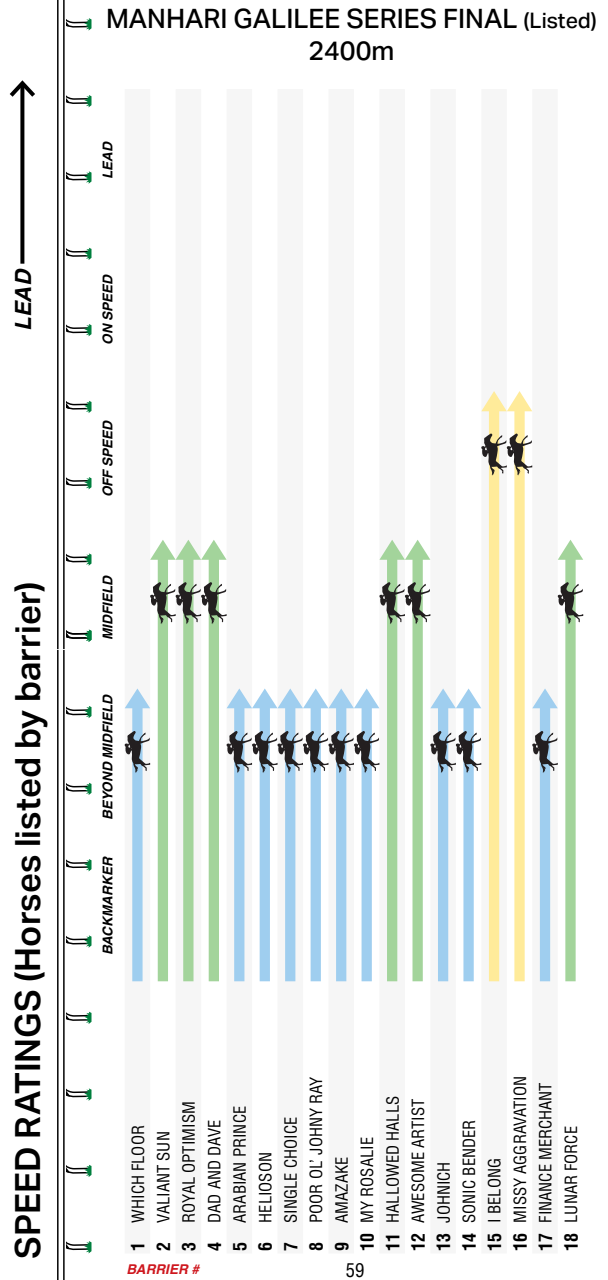

SPEED RATINGS (Horses listed by barrier)