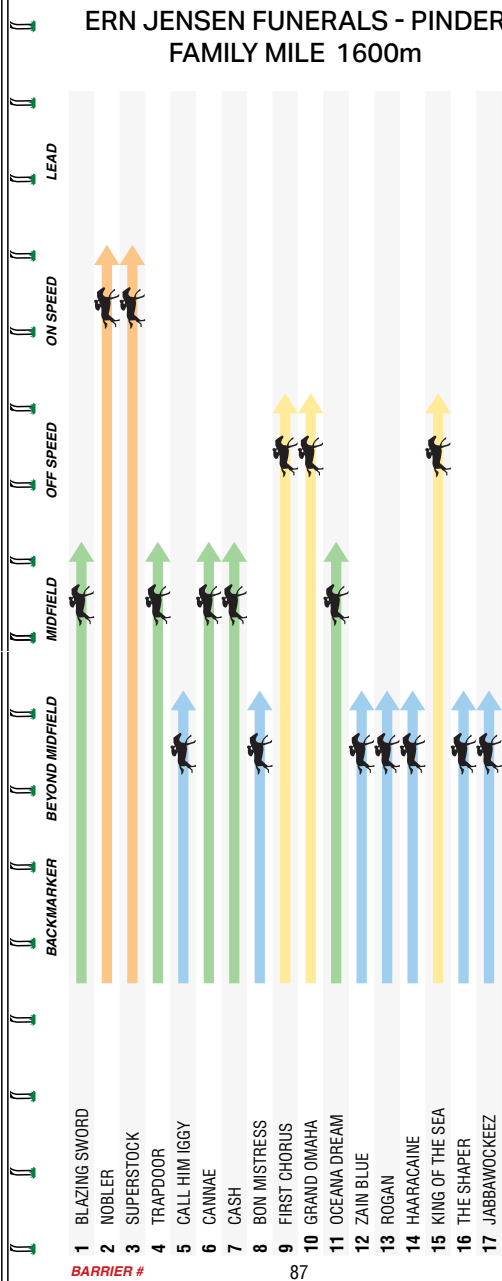

SPEED RATINGS (Horses listed by barrier)