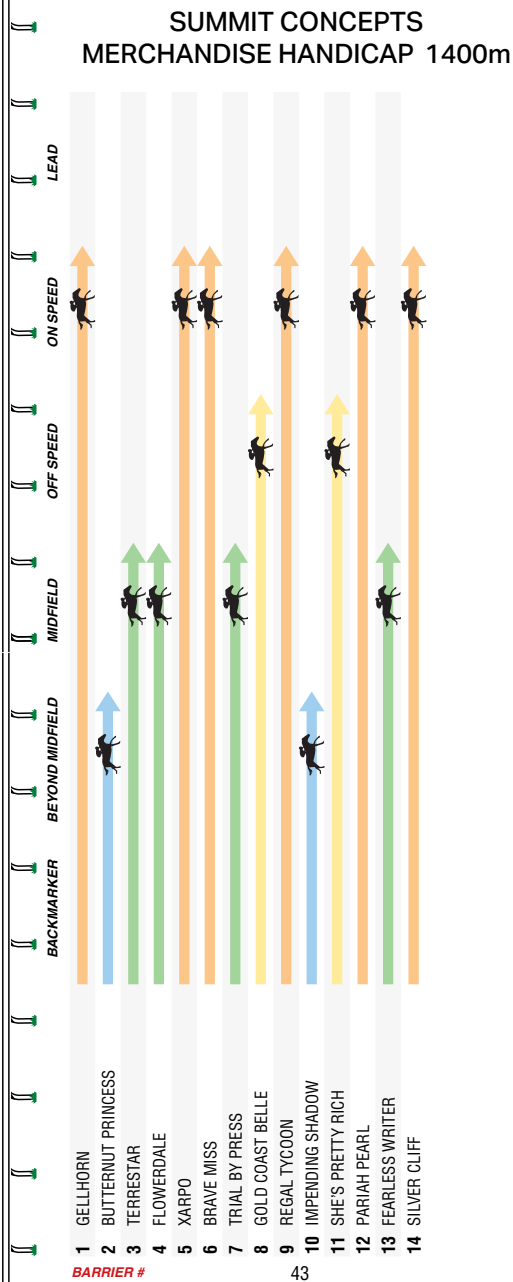

SPEED RATINGS (Horses listed by barrier)