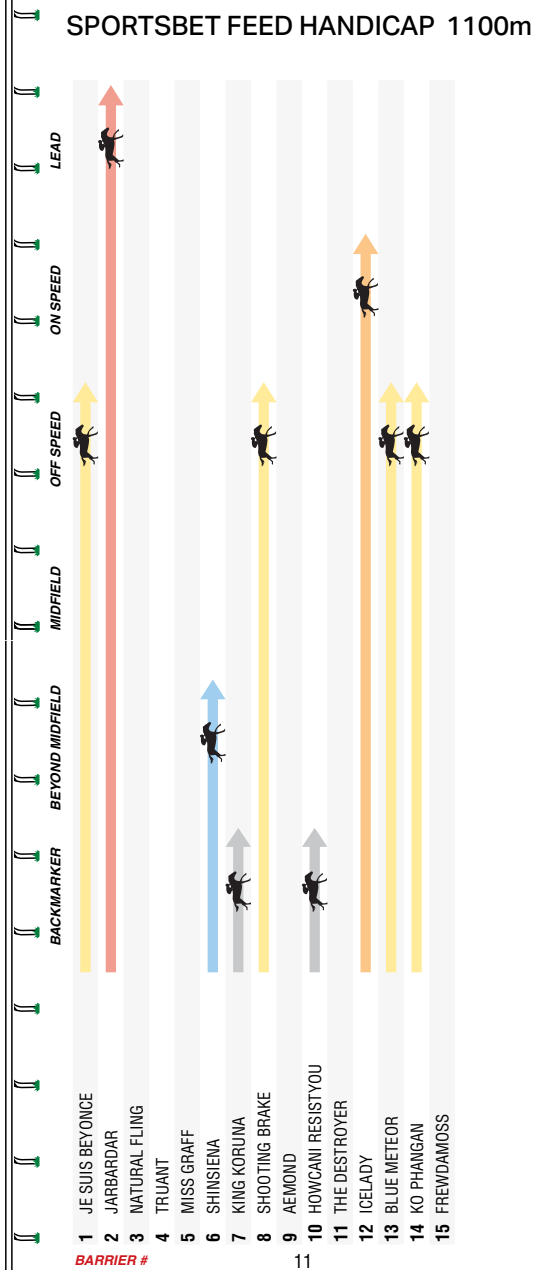

SPEED RATINGS (Horses listed by barrier)