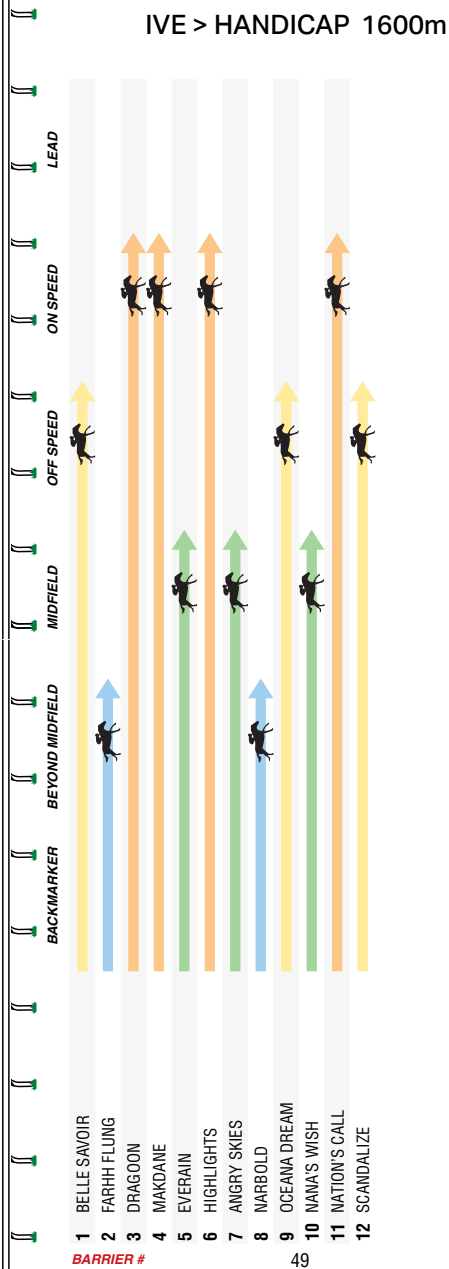

SPEED RATINGS (Horses listed by barrier)