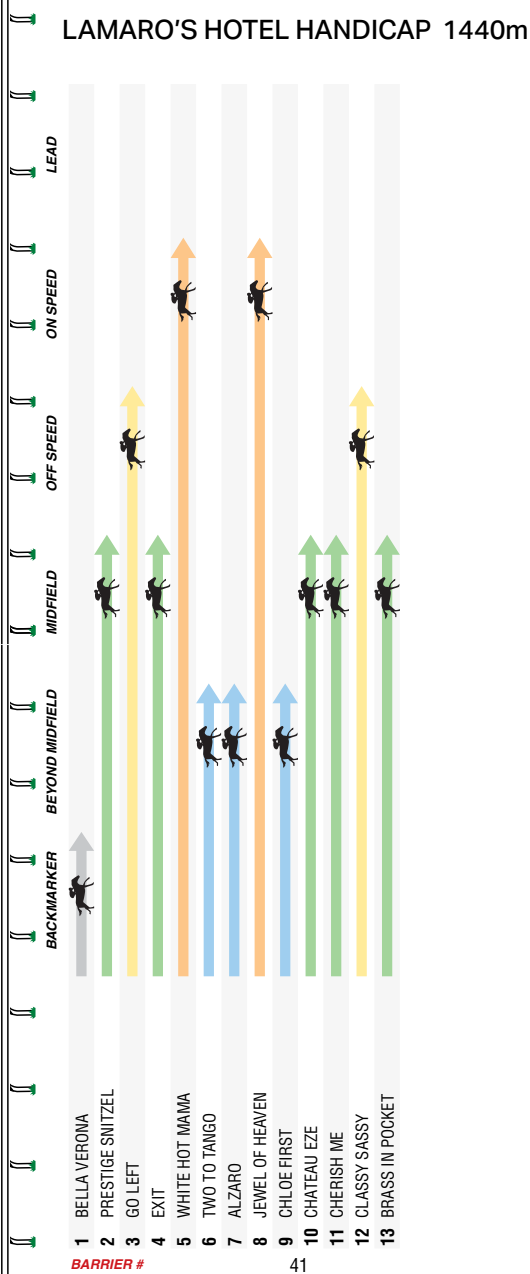

THE
PROMENADE
x
Lamaro's
HOTEL

SATURDAY 9 MAY

*Celebrating seven years of
partnership with MRC!*

Join us as we celebrate 7 years of partnership
with the Melbourne Racing Club.

When the races wrap up, head to Lamaro's
Hotel with great food, drinks, and atmosphere.
The perfect spot to continue the celebrations.