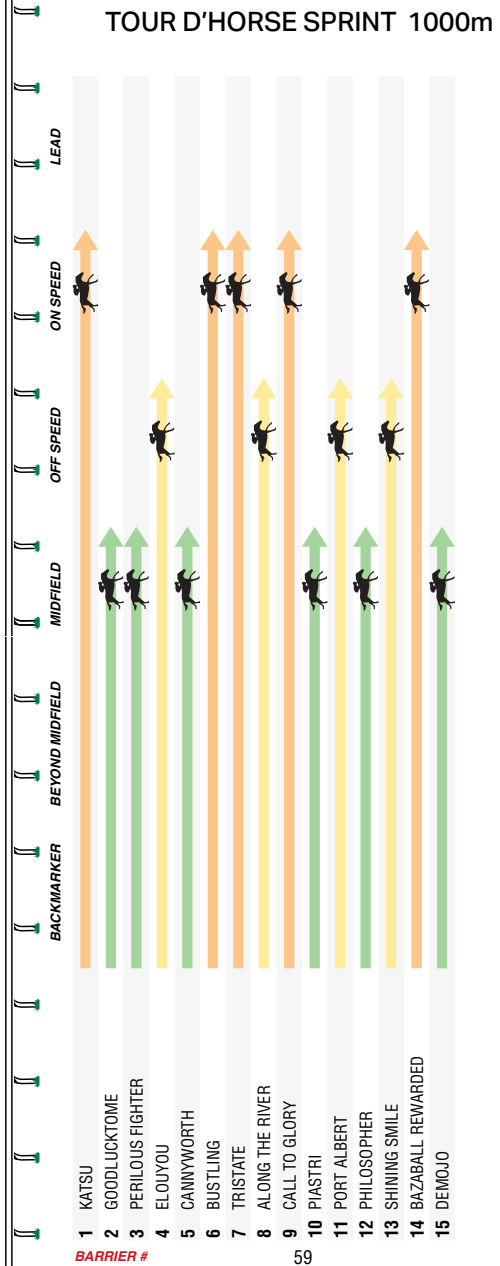

SPEED RATINGS (Horses listed by barrier)