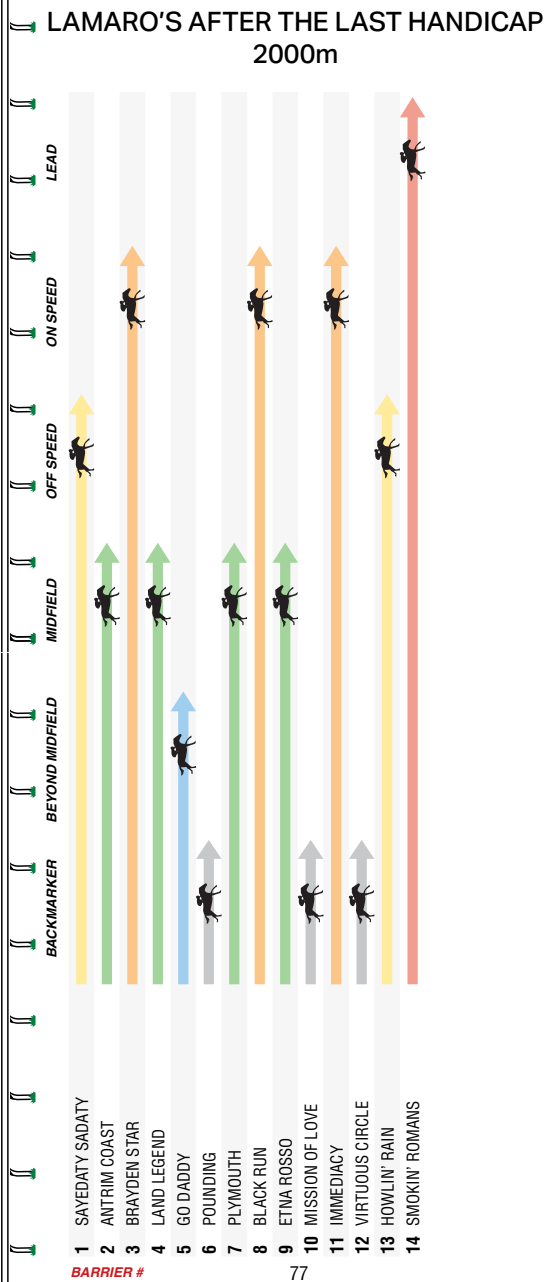

SPEED RATINGS (Horses listed by barrier)