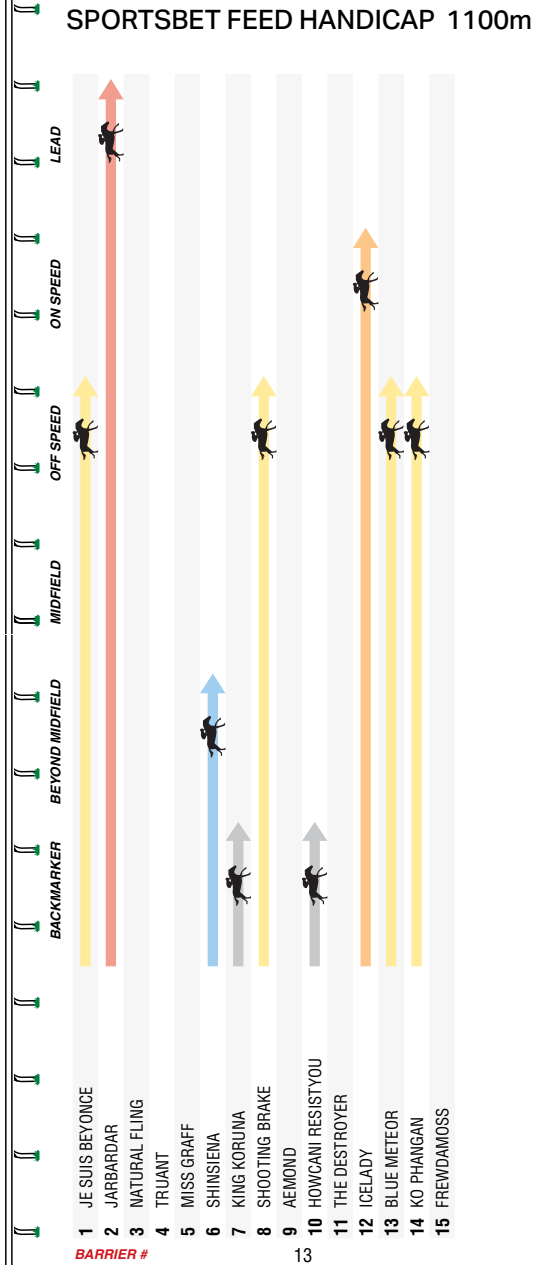

SPEED RATINGS (Horses listed by barrier)