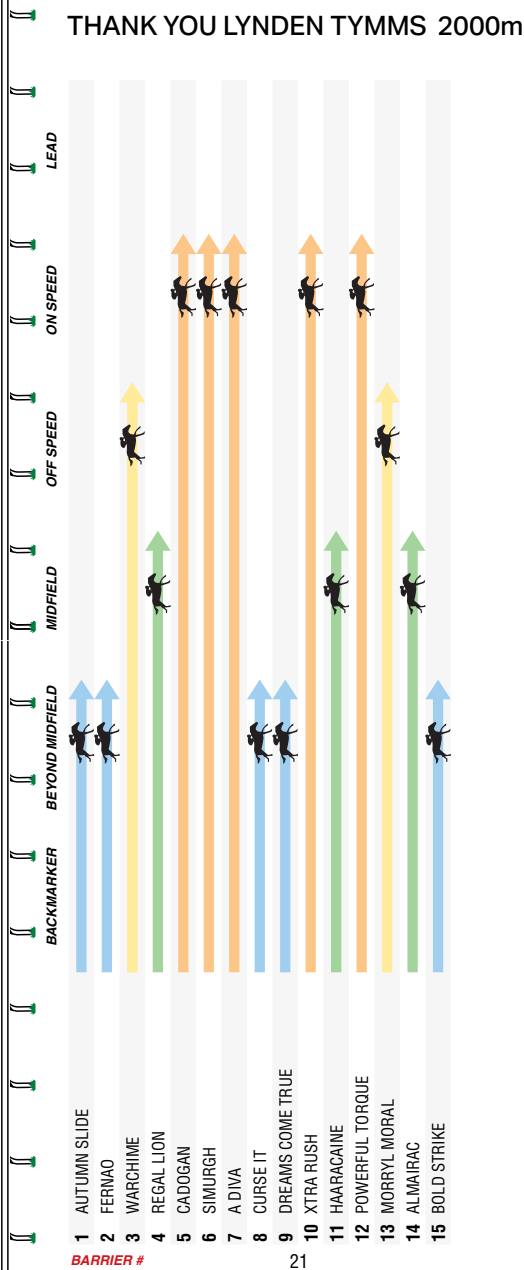

MRC Melbourne Racing Club

SPEED RATINGS (Horses listed by barrier)

CELEBRATION OF LYNDEN TYMMS

58 Years of Distinguished Service
in the Racing Industry

Today the Melbourne Racing Club (MRC) and Racing Victoria (RV) join together to celebrate a remarkable achievement – 58 years of dedicated service by Lynden Tymms to the Victorian racing industry.