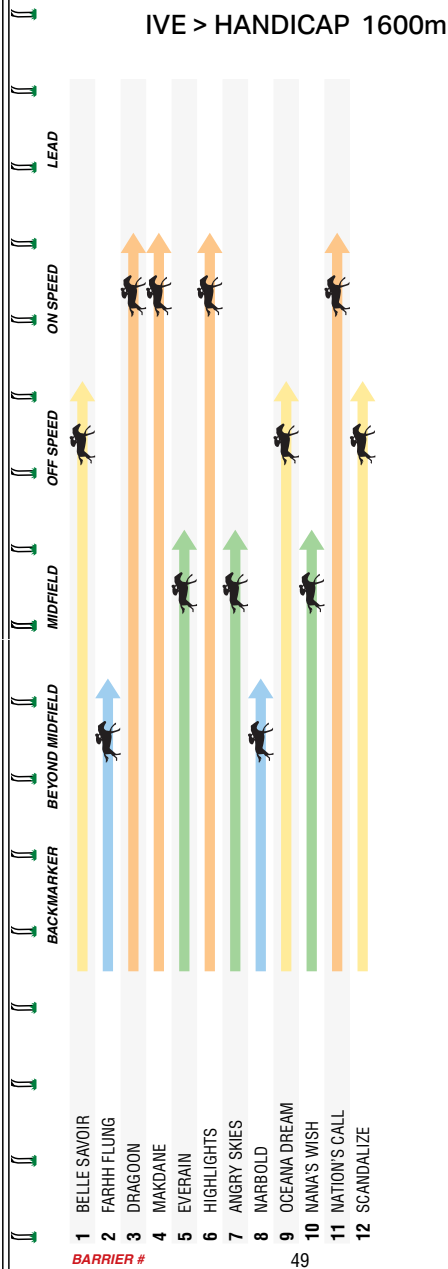

SPEED RATINGS (Horses listed by barrier)