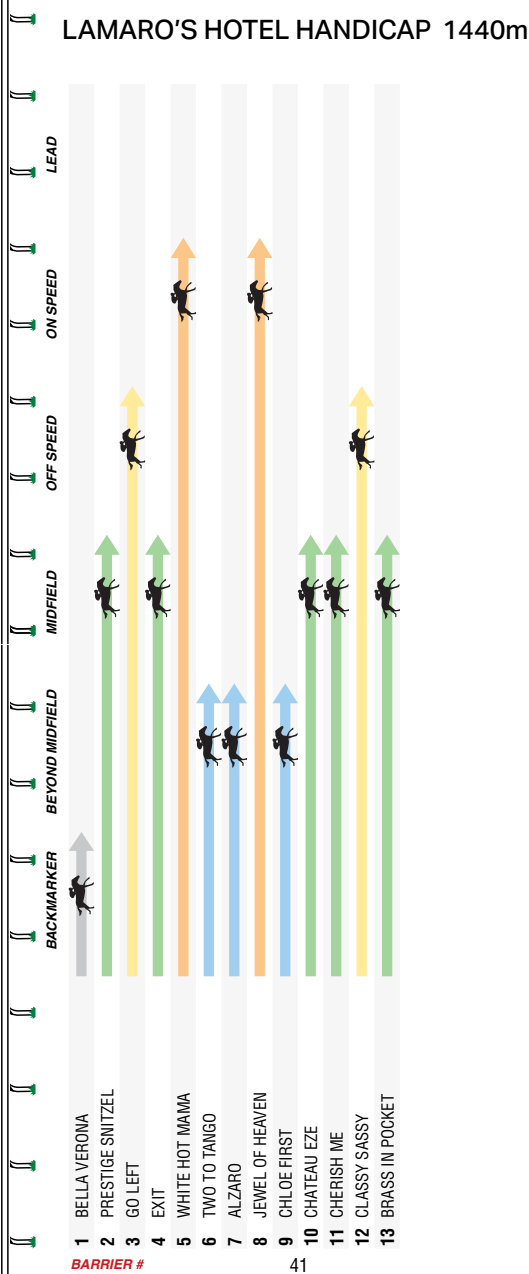

CLASSIC
LEMONADE

WITH NATURAL
LEMON FLAVOUR

SPEED RATINGS (Horses listed by barrier)

LEAD

THE
PROMENADE
x
Lamaro's
HOTEL

SATURDAY 9 MAY

*Celebrating seven years of
partnership with MRC!*

Join us as we celebrate 7 years of partnership
with the Melbourne Racing Club.