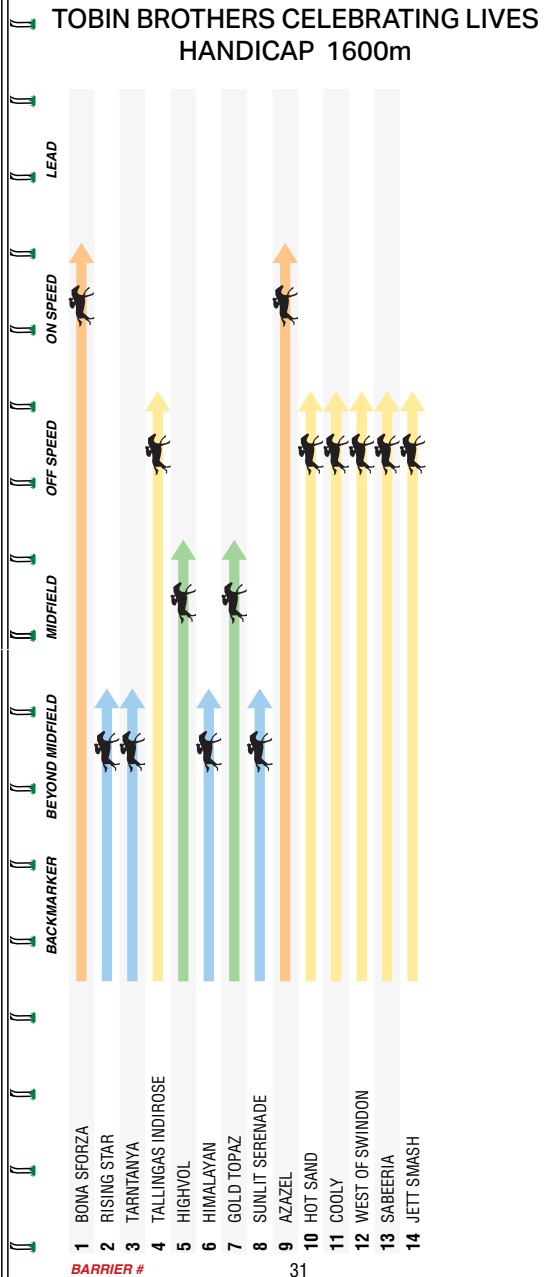

SPEED RATINGS (Horses listed by barrier)

LEAD