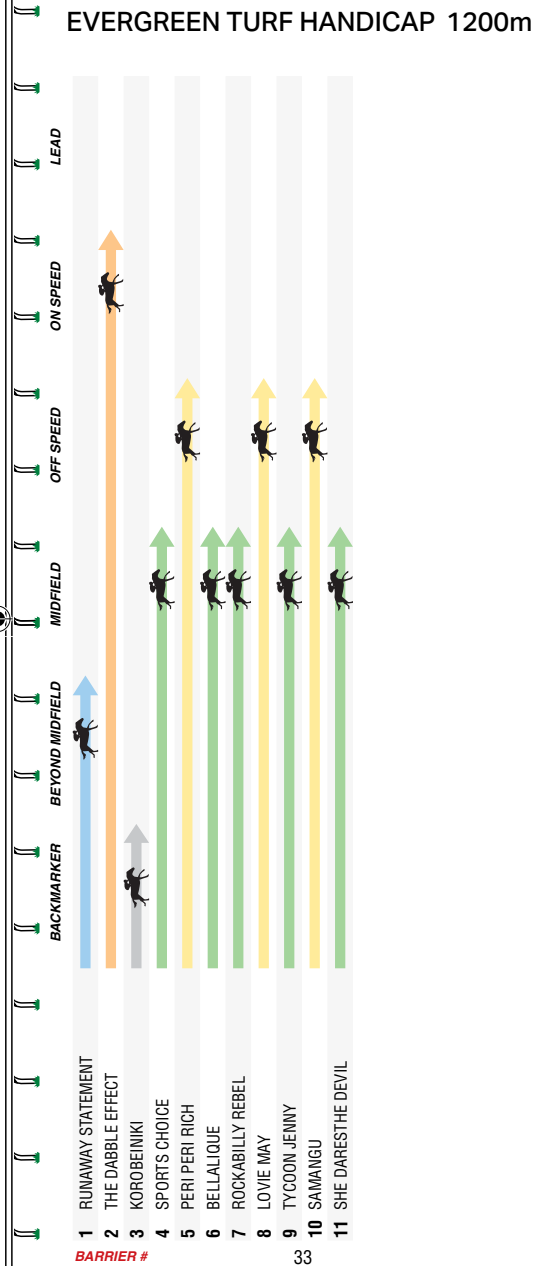

Quayclean
Experience more.

It's all about
the raceday
experience!

1300 897 117
info@quayclean.com.au

Quayclean.com.au

SPEED RATINGS (Horses listed by barrier)