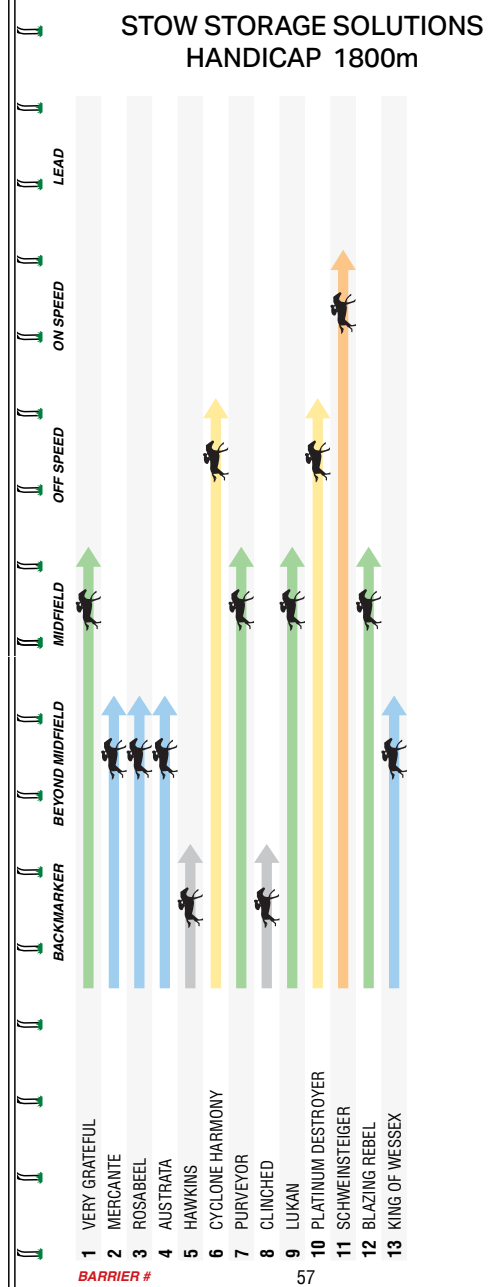

SPEED RATINGS (Horses listed by barrier)

LEAD ← → LEAD