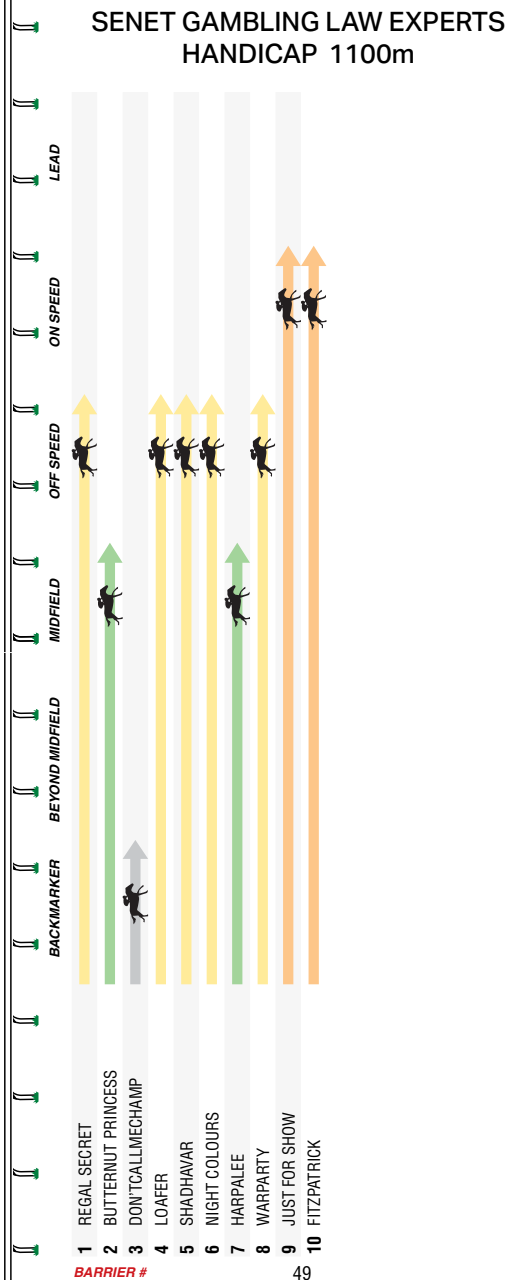

SPEED RATINGS (Horses listed by barrier)