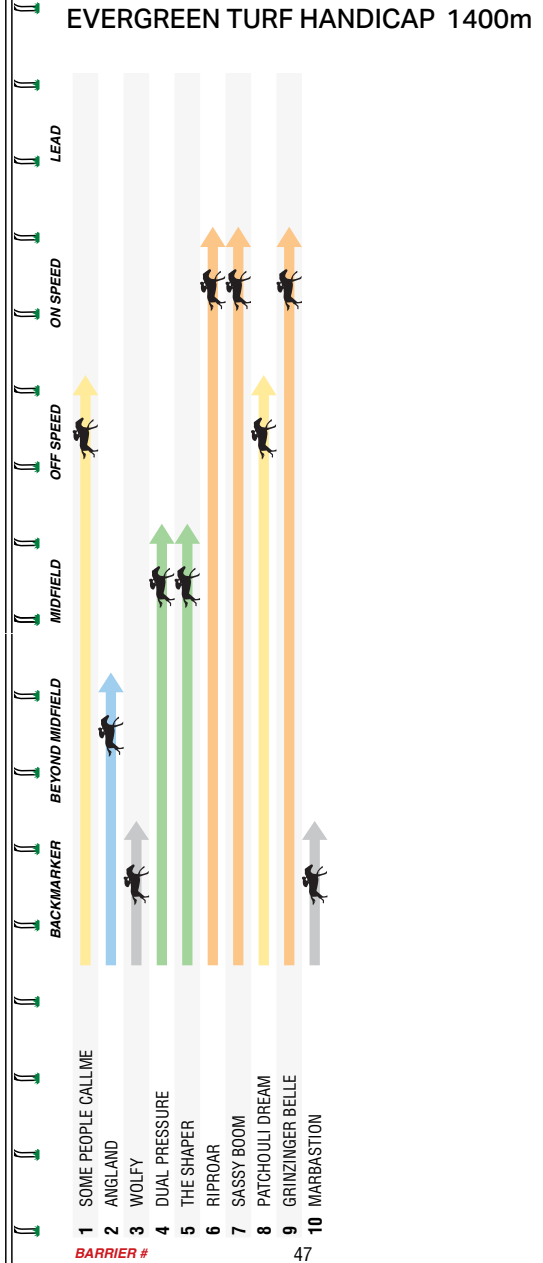

SPEED RATINGS (Horses listed by barrier)