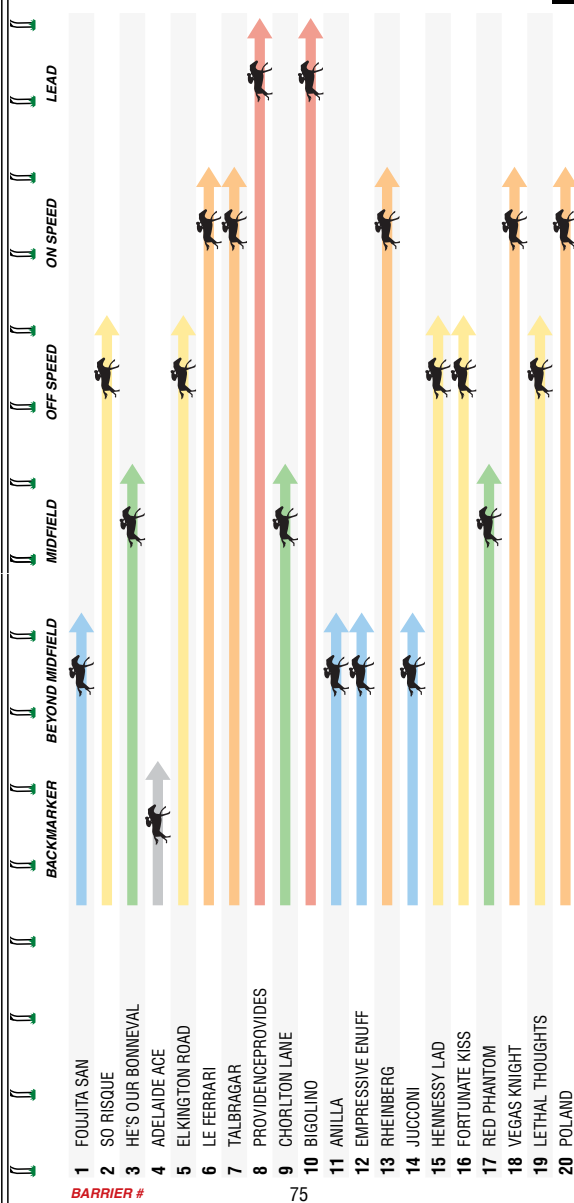

Never gave backers any joy after slow start 50.7L Pakenham Cup Listed over 2500m. Ridden just off the pace and was unlucky not to have won when second 0.2L at Mornington Hcp over 2000m Soft 5. Minor money hope.

11 LAKE'S FOLLY R73

Michael Hickmott (Wellington SA)

(8) 53kg

TATUM BULL (a3/49kg)

A O'Neill, R M Brott, Seven Sovereigns, MarbleD Racing, A L Kirkwood-Scott & M Bowd **WHITE, NAVY BLUE STAR, ARMBANDS AND CAP**

(dw) 65 Starts 8-10-11 $381,510

TECHFORM 83

5-8	MRPKm	Sat 2Mar24	1400 G4	BM86	R L Milnes(a) (2)	55.5(53.5)	$15	1-Tapinforpar 54	3.5L	1:23.27	R77
2-7	MUBRM	Sat 9Mar24	1800 G4	BM68	JK Kennedy(a) (2)	64(61)	$2.50f	1-Trumpsta 59.5	0.4L	1:49.55	R76
7-9	MORPm	Sat 23Mar24	1600 G4	BM82	J Eaton (6)	57	$31	1-Air Assault 56.5	5.4L	1:36.53	R76
11-12	ALSP	Sun 7Apr24	2000 G	CUP	T Pannell (8)	56.5	$3.40	1-Venting 54	8.9L	1:59.78	R79
4-12	MRPKm	Sat 20Apr24	1950 G4	BM80	J Eaton (7)	57.5	$31	1-Hoops (NZ) 55	1.4L	2:01.14	R73

Gave in over the concluding stages when unable to quicken 8.9L at Alice Spring Cup over 2000m Sand. Caught eye making good late ground when the race was over 1.4L at Morphettville Parks Bm80 over 1950m.

SPORTSBET THE FEED HANDICAP

1400m

10

SPEED RATINGS (Horses listed by barrier)