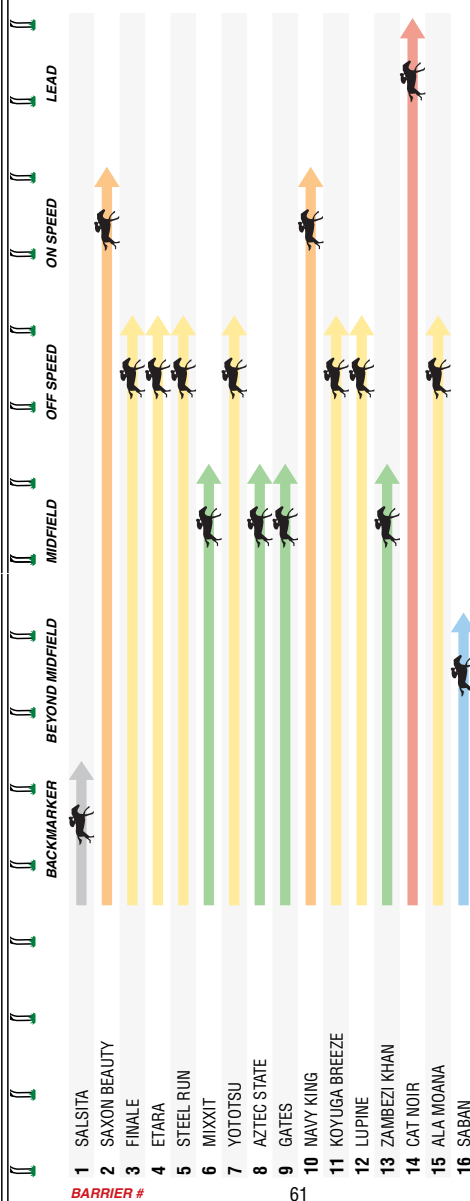

Restrained back, rails run home, sound effort 5.9L at Caulfield Countrycup over 2000m. Back half, wide no cover, dropped out 24.5L at Ballarat Bm84 over 2000m Soft 7. Can win first-up.

TRIFECTA COSTS – PER $1 INVESTMENT

(Halve the costs for a 50c investment)

NUMBER OF SELECTIONS BOXED	- BOX ALL	- 1 BANKER - BOX REST	- 2 BANKERS - BOX REST	- 1 ROVING BANKER - BOX REST	- 2 ROVING BANKERS - BOX REST
2	—	$2	$2	—	$12
3	$6	$6	$3	$18	$18
4	$24	$12	$4	$36	$24
5	$60	$20	$5	$60	$30
6	$120	$30	$6	$90	$36
7	$210	$42	$7	$126	$42
8	$336	$56	$8	$168	$48
9	$504	$72	$9	$216	$54
10	$720	$90	$10	$270	$60
11	$990	$110	$11	$330	$66
12	$1,320	$132	$12	$396	$72
13	$1,716	$156	$13	$468	$78
14	$2,184	$182	$14	$546	$84
15	$2,730	$210	$15	$630	$90

3 selections must finish in the first 3 places.

Banker must finish 1st. 2 others must finish 2nd & 3rd

Bankers must finish 1st & 2nd in order selected. One other must finish 3rd.

Banker must finish in one of the first three places

Both Bankers must finish in the first three places

SPEED RATINGS (Horses listed by barrier)