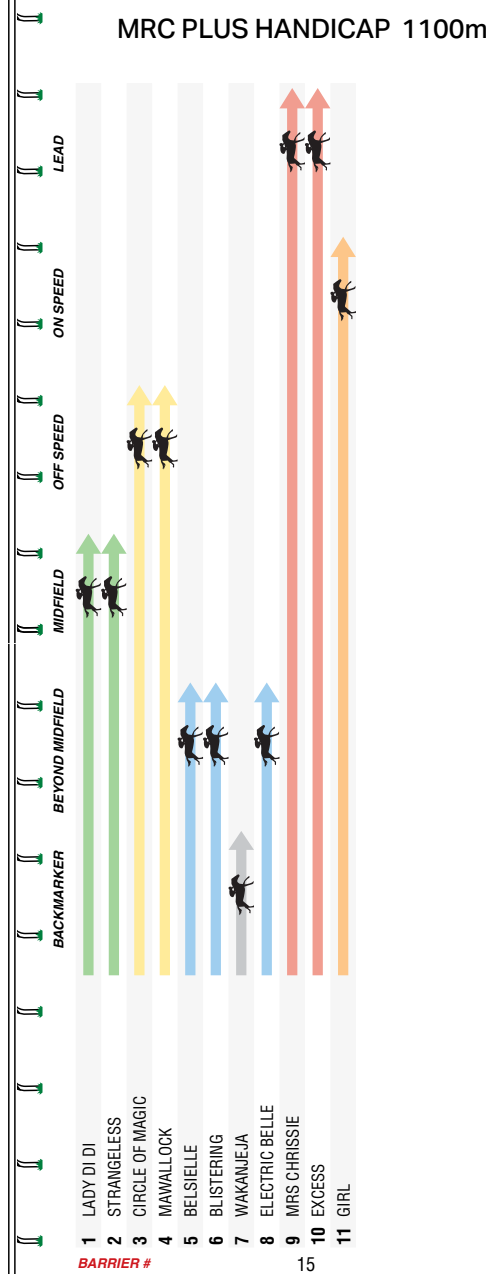

Get a read
on | today

Race day results,
expert tips & the
form guide

Visit heraldsun.com.au

Herald Sun
We're for *you*

SPEED RATINGS (Horses listed by barrier)

LEAD ———→

MRCPLUS

2024/25 MRC Plus
Membership