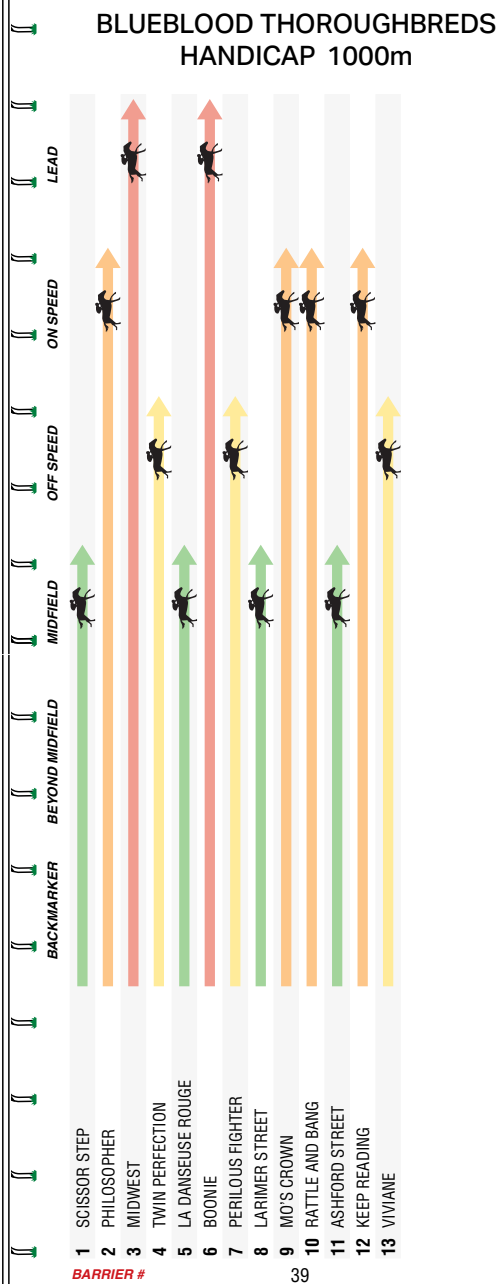

SPEED RATINGS (Horses listed by barrier)

LEAD ←