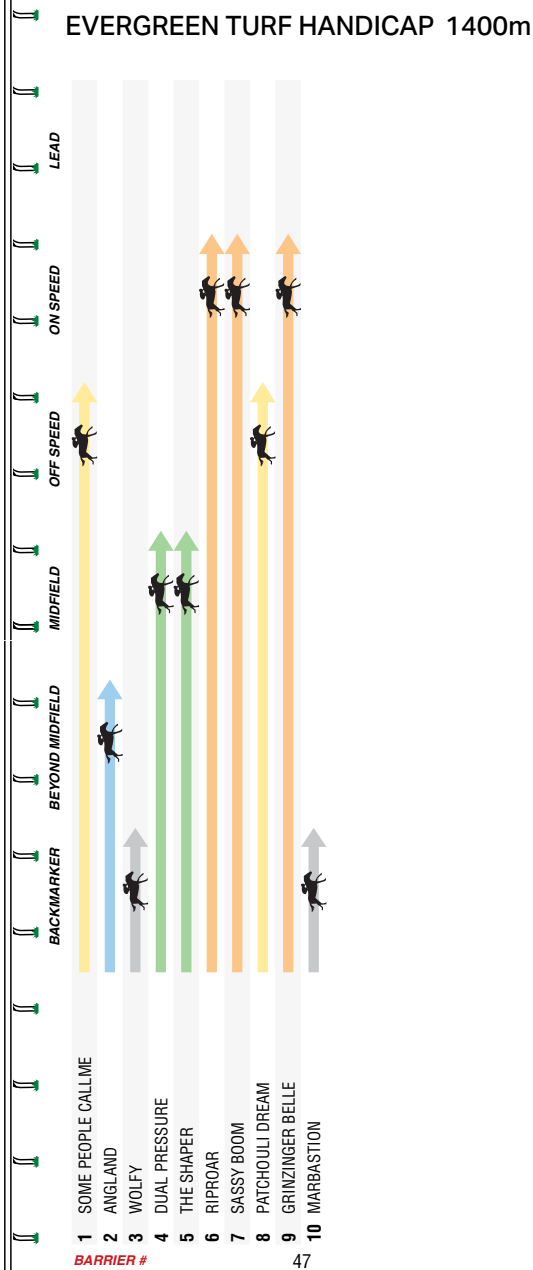

SPEED RATINGS (Horses listed by barrier)

LEAD ←