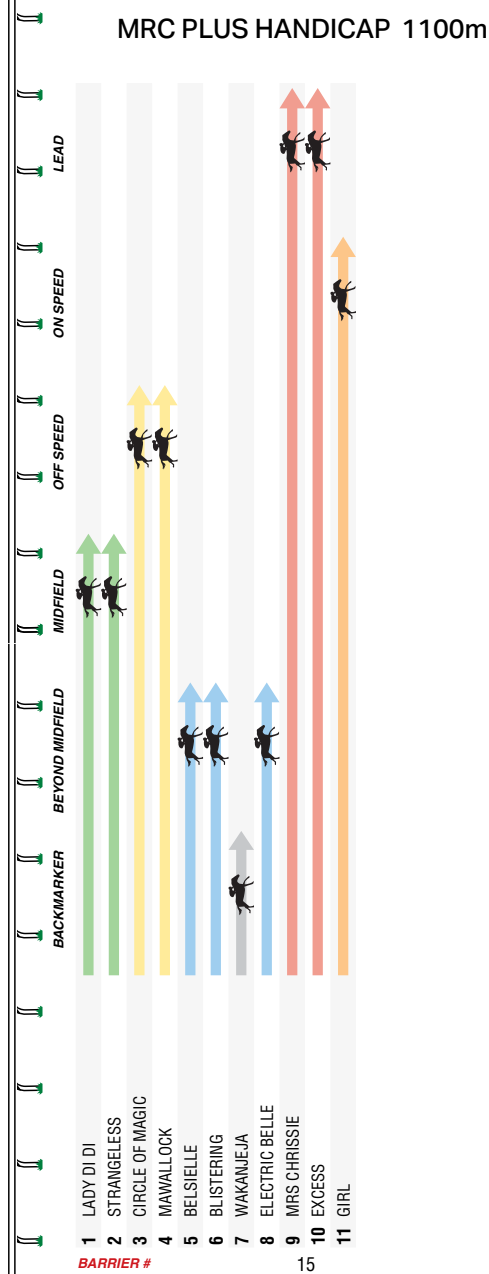

MRCPLUS

2024/25 MRC Plus  
Membership

COMING  
SOON

On-Sale June 2024

12:15PM

MRC Caulfield  
Racecourse

2

MRC PLUS HANDICAP