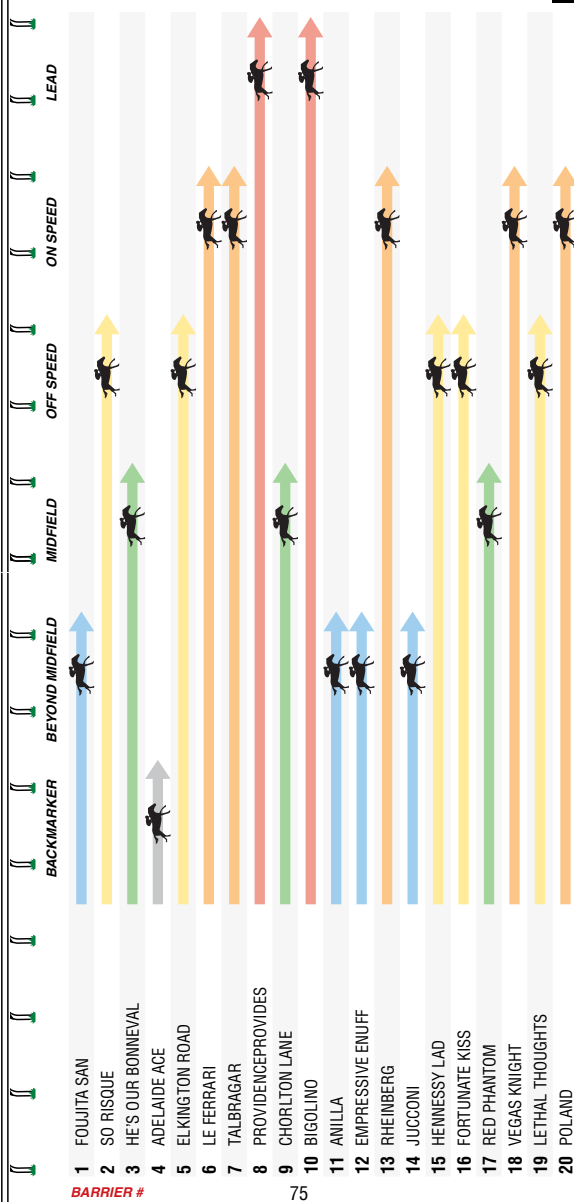

11 LAKE'S FOLLY R73

Michael Hickmott (Wellington SA)

(8) 53kg

TATUM BULL (a3/49kg)

7yo br g Pierra-Mama's Choice (Redoute's Choice) BREEDER G S A Bloodstock Pty Ltd OWNERS A Maloney, A Beaton, Carly Racing, C J Speers, B A Carp, A D Wolff, Dr B M Carp, P Cherny, D M Briskin, N Sable, G D Peer, M A Herskope, Miss P V McKenzie, S Kazakis, M Churchill, J A O'Neill, R M Brott, Seven Sovereigns, MarbleD Racing, A L Kirkwood-Scott & M Bowd WHITE, NAVY BLUE STAR, ARMBANDS AND CAP

(dw) 65 Starts 8-10-11 $381,510

TECHFORM 83

5-8 MRPKm	Sat 2Mar24	1400 G4	BM86	R L Milnes(a) (2)	55.5(53.5)	$15	1-Tapinforpar 54	3.5L	1:23.27	R77
2-7 MUBRM	Sat 9Mar24	1800 G4	BM68	JK Kennedy(a) (2)	64(61)	$2.50f	1-Trumpsta 59.5	0.4L	1:49.55	R76
7-9 MORPm	Sat 23Mar24	1600 G4	BM82	J Eaton (6)	57	$31	1-Air Assault 56.5	5.4L	1:36.53	R76
11-12 ALSP	Sun 7Apr24	2000 G	CUP	T Pannell (8)	56.5	$3.40	1-Venting 54	8.9L	1:59.78	R79
4-12 MRPKm	Sat 20Apr24	1950 G4	BM80	J Eaton (7)	57.5	$31	1-Hoops (NZ) 55	1.4L	2:01.14	R73

Gave in over the concluding stages when unable to quicken 8.9L at Alice Spring Cup over 2000m Sand. Caught eye making good late ground when the race was over 1.4L at Morphettville Parks Bm80 over 1950m.

SPORTSBET THE FEED HANDICAP

1400m

10

SPEED RATINGS (Horses listed by barrier)