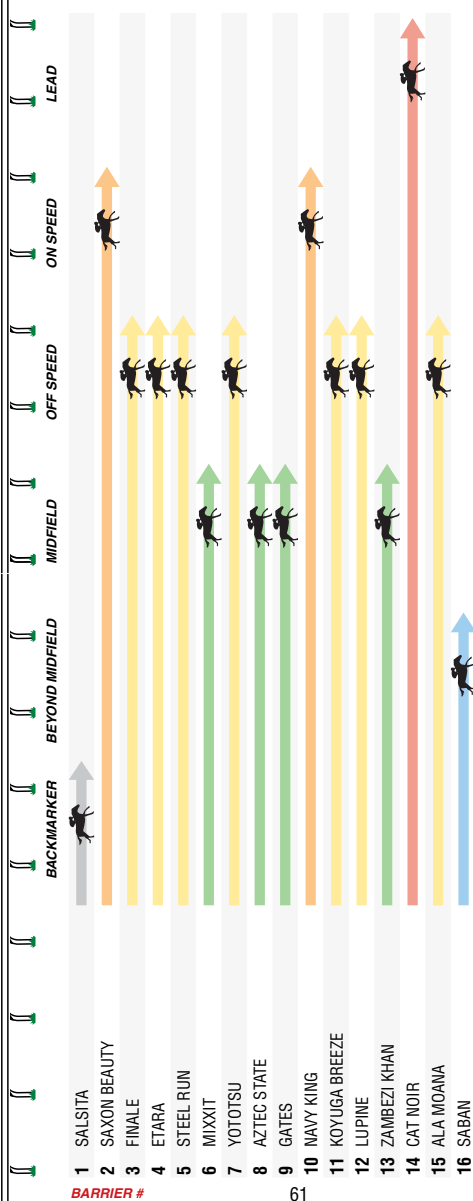

10 DEEPSTRIKE (NZ) (Blks) R81

Mick Price & Michael Kent (Jnr) (Warrnambool)

(5) 53kg

CARLEEN HEFEL

GOLD AND WHITE ARMBANDS, GOLD CAP

(dwt) 29 Starts 6-3-1 $369,825

TECHFORM 76

2-8	M Vm	Sat 12Aug23	2040 G3	BM100	W F Pinn(a) (6)	53(51)	$8	1-Floating Artist (GB) 59.5	1.8L	2:06.62	R86
4-6	M Vm	Sat 26Aug23	2040 G3	HCP	W F Pinn(a) (1)	53(51)	$11	1-Future History (GB) 51.5	2.1L	2:08.41	R86
5-9	SALE	Sun 29Oct23	1600 G3	SALE CUP-LR	D Yendall (6)	55	$9	1-Maktoob (GB) 54	5.3L	1:35.74	R86
12-16	CAULm	Sat 18Nov23	2000 G3	CountryCup	W F Pinn(a) (16)	53(51)	$31	1-Claidheamh Mor 53	5.9L	2:02.58	R85
10-10	BRATm	Sat 9Dec23	2000 S7	BM84	W F Pinn(a) (9)	59.5(57.5)	$17	1-Independent Road 59	25L	2:06.68	R83

Restrained back, rails run home, sound effort 5.9L at Caulfield Countrycup over 2000m. Back half, wide no cover, dropped out 24.5L at Ballarat Bm84 over 2000m Soft 7. Can win first-up.

TOBIN BROTHERS CELEBRATING LIVES
HANDICAP 2000m

SPEED RATINGS (Horses listed by barrier)