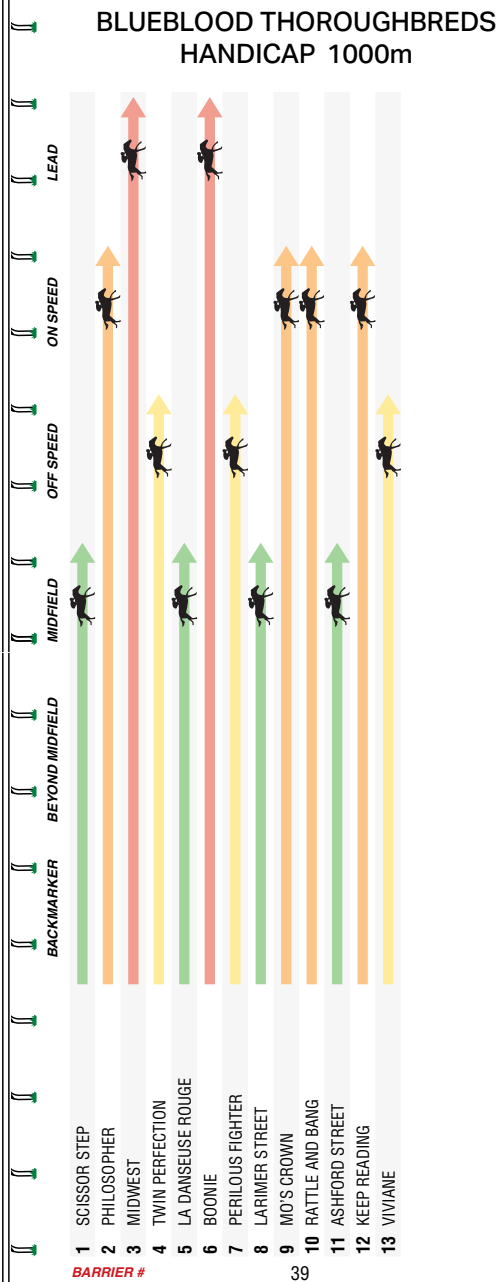

SPEED RATINGS (Horses listed by barrier)