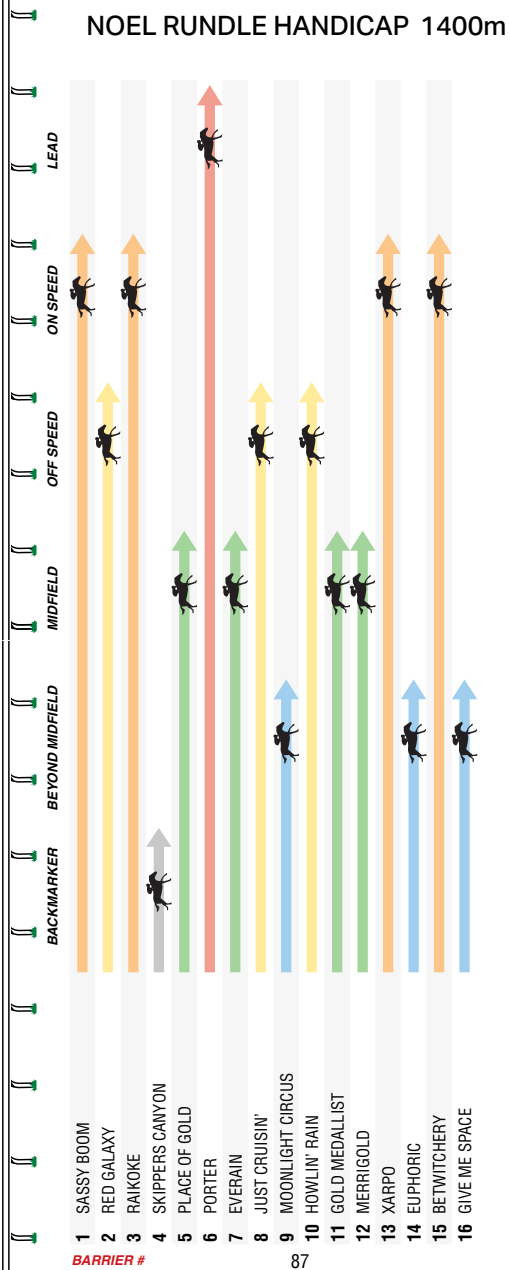

SPEED RATINGS (Horses listed by barrier)