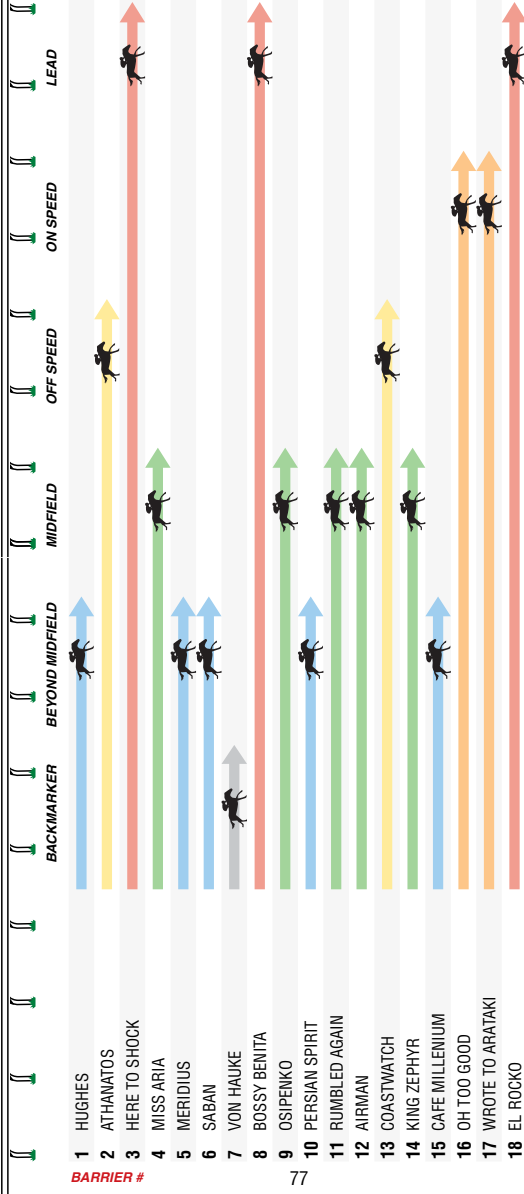

Dual Winners: Debnier (2002/2003), Jet Fighter (1987/1988)

Mares Winners: (6) Bam's on Fire (2020), Country Lane (1996), Kaimma Queen (1984), Hooplahmah (1983), Golden Fantasy (1977), Joyance (1952)

Longest Priced Winners: 261 (Mendeara Etoile-1985) 201 (Go Flesh Go-2000, Aquatorial-1981, Fuss-1961, Burdindi-1954)

Shortest Priced Winners: 46f (Nicopolis-1964) $2.50f6-4f (Black Heart Bart-2016, Romantic Son-1971) 13.8f (Abdul-1972, DH)

Record of horses with 68kg or above (last 30 years): 38 starters for 4 wins (Mr Quickie-2021, Black Heart Bart-2016, Budriguez-2013, El Mirada-1999),

1 second, 33 unplaced

Leading Trainers: George Hanlon, John Hawkes, Ken Hilton, Fred Hoysted, Mick Price (3), Allen Browell, Bart Cummings, Ben, Will & JD Hayes, Tommy Hughes (Str),

Robert Laing (2)

Leading Jockeys: Darren Gauci (5), Jamie (Kab) Melham, Frank Reys, Harry White (3), Luke Currie, Miège Didham, Ben, Pat Hyland, Jim Johnson, Steven King, Geoff Lane,

Peter Mertens, Ernie Sellers, Dale Short (2)

SPEED RATINGS (Horses listed by barrier)

SPORTSBET VICTORIA HANDICAP (Group 3) 1400m