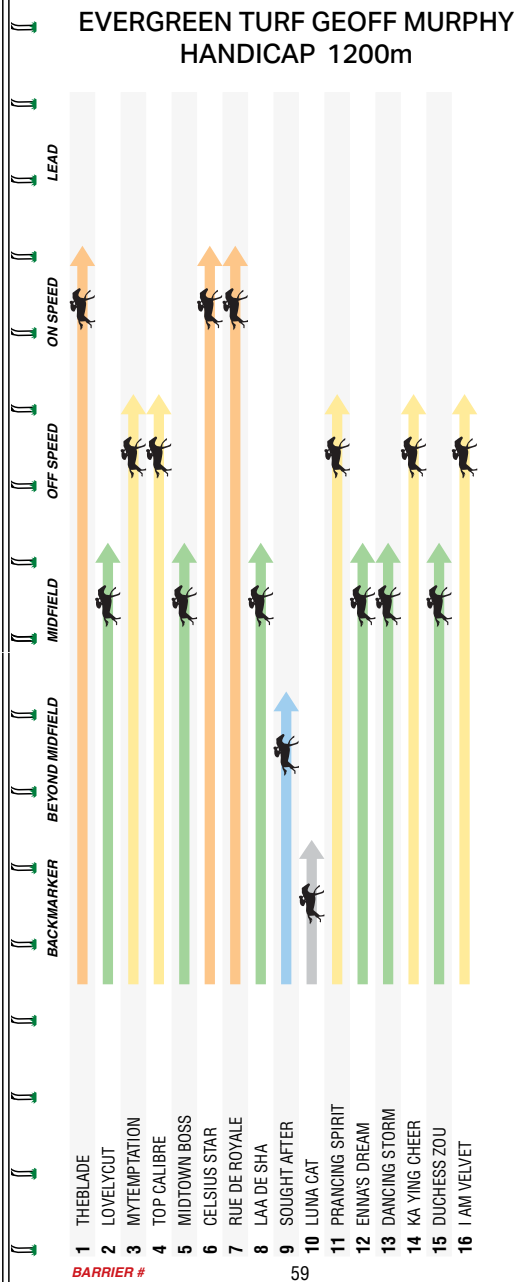

SPEED RATINGS (Horses listed by barrier)