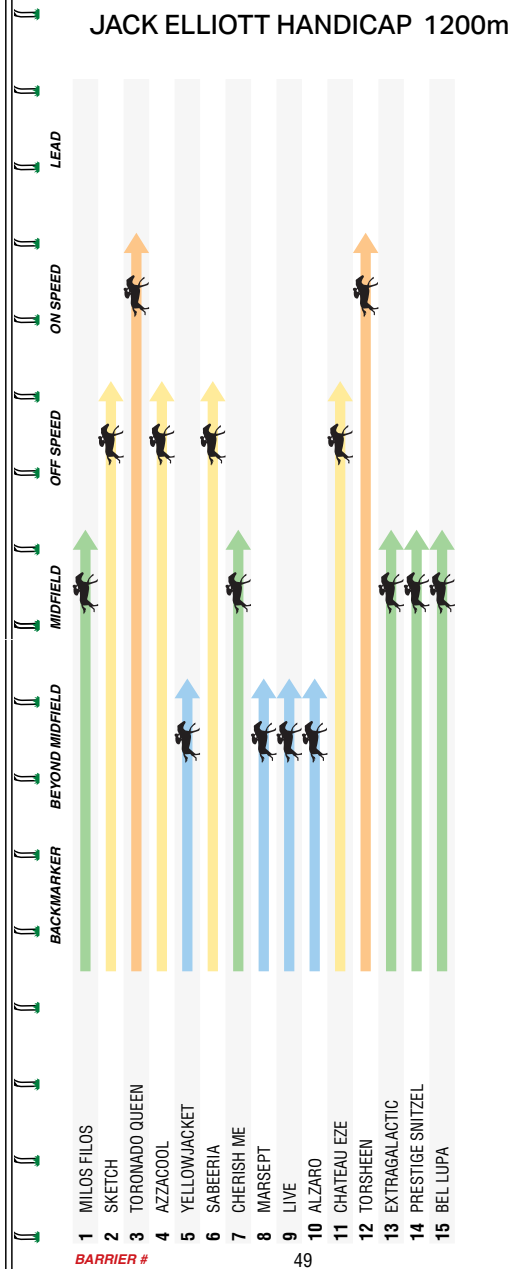

SPEED RATINGS (Horses listed by barrier)

LEAD ←