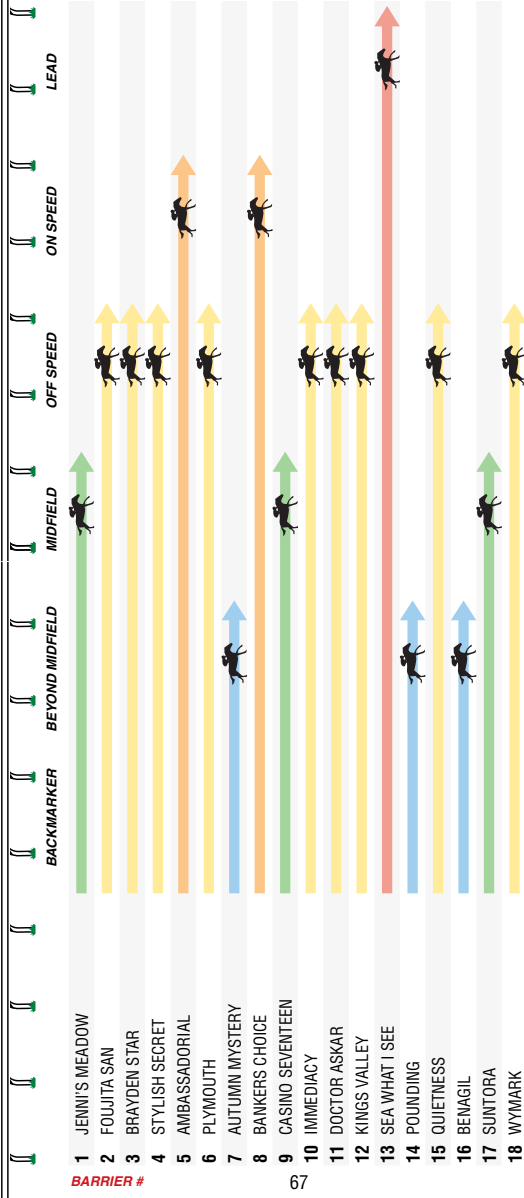

Race first run: Monday, April 12, 1909 (won by Olla); **2014**:** First past post (Paddy O'Reilly) subsequently disqualified (Stewards Enquiry)

Notable Winners: Maldivian (2007) Dandy Andy (1967) Webster (1959) Flavelock (1963) Casual Pass (2006) Helton (1955) Future (1966/1969) Warri Symbol (1979)

Bush Padre (2003) Claudette (1943) Sertorius (2016) Torranzino (2025) Sober Suit (1936)

Dual Winners: Fanjura (2010/2011) Future (1966/1969) Flail (1933/1934) Riffian (1911/1913)

Mares Winners: (12) Miss Maren (2009) Like It Is (2008) Voname (1998) Paraparap (1982) Princess Veronica (1977) Serene Princess (1962) Radiant Blue (1957) Catchfree (1952) Claudette (1943) Little Millie (1926) Ashview (1918) Olla (1909)

Longest Priced Winners: 100/1 (Ideal Centreman-1991) 56/1 (Shoreham) 50/1 (Claudette-1943) 33/1 (Plovartius-1950, Manioto-1946, Ballycummins-1942)

Shortest Priced Winners: 5/2f (White Marlin-2023) 10/9f (Amalia-1981) 5/2.30f (Our Voodoo Prince-2014) 5/2.35f (Jet Away-2013)

Record of horses with 58kg and above (last 30 years): 49 starters for 2 wins (Leebaz-2016, Bush Padre-2003), 4 seconds, 2 thirds, 41 unplaced

SPEED RATINGS (Horses listed by barrier)