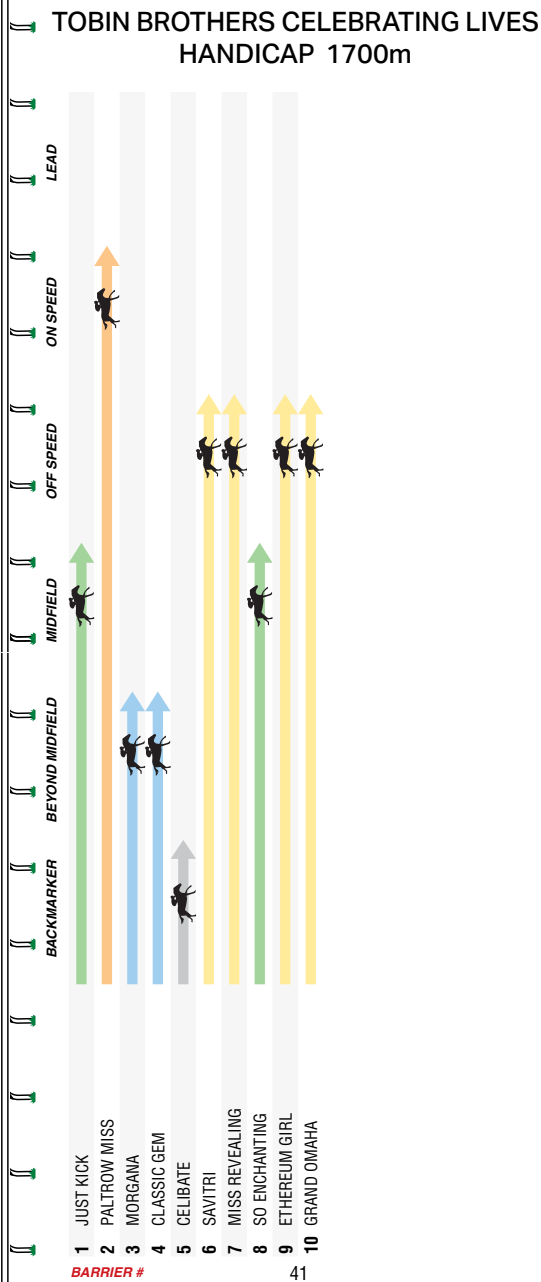

SPEED RATINGS (Horses listed by barrier)