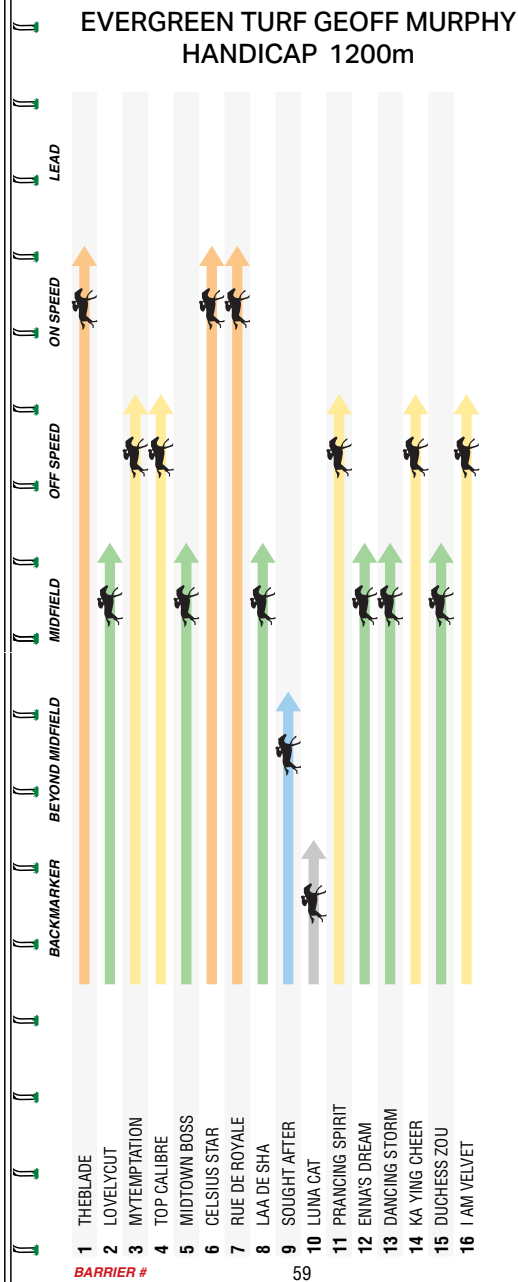

SPEED RATINGS (Horses listed by barrier)