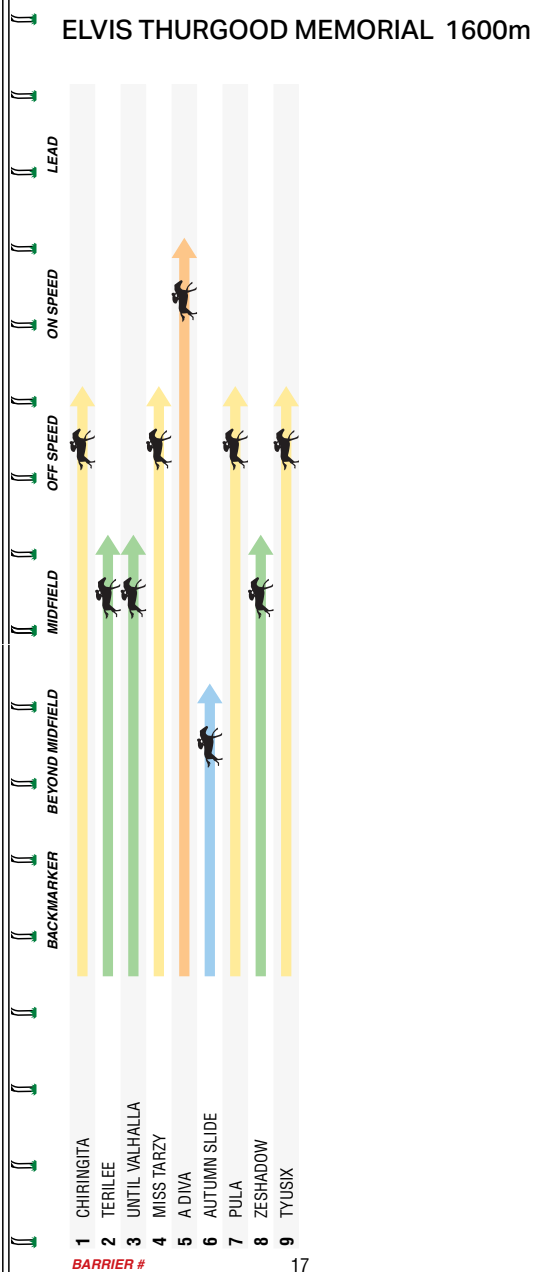

ELVIS THURGOOD

The events of Easter Saturday 1980 at Caulfield, when Elvis "Ricky" Thurgood suffered a horrific fall aboard Taras Regent in the Easter Cup, are equally tragic and incredible.

Ricky suffered every jockey's worst nightmare that day, the 21-year-old later facing certain death at the Alfred Hospital. His parents Noel and Doris, his brother Derek and his sister Debbie were told that their son and brother was not expected to survive the night.