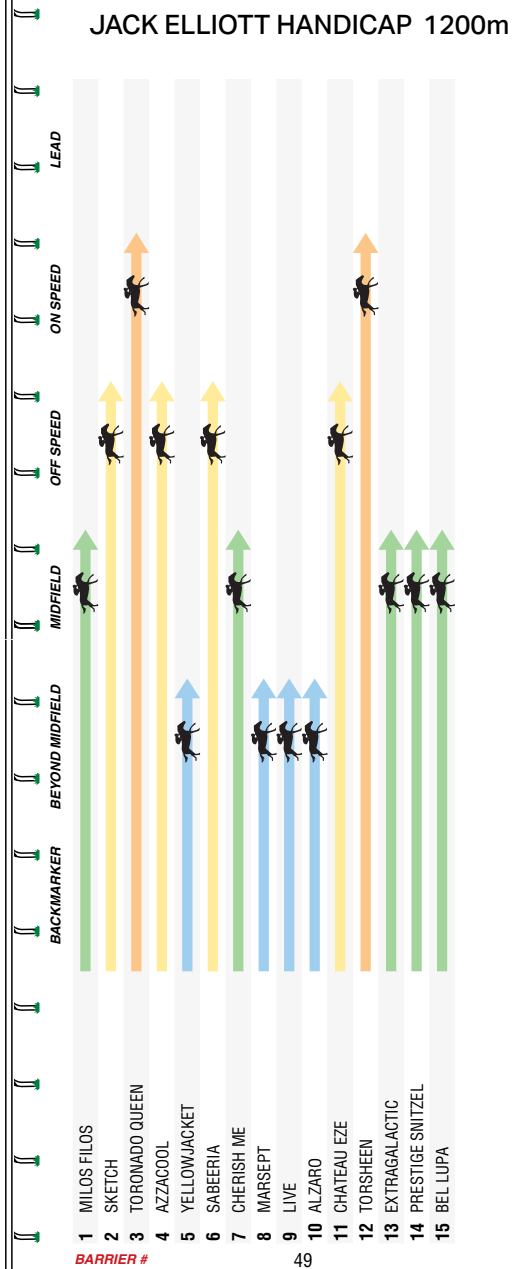

SPEED RATINGS (Horses listed by barrier)