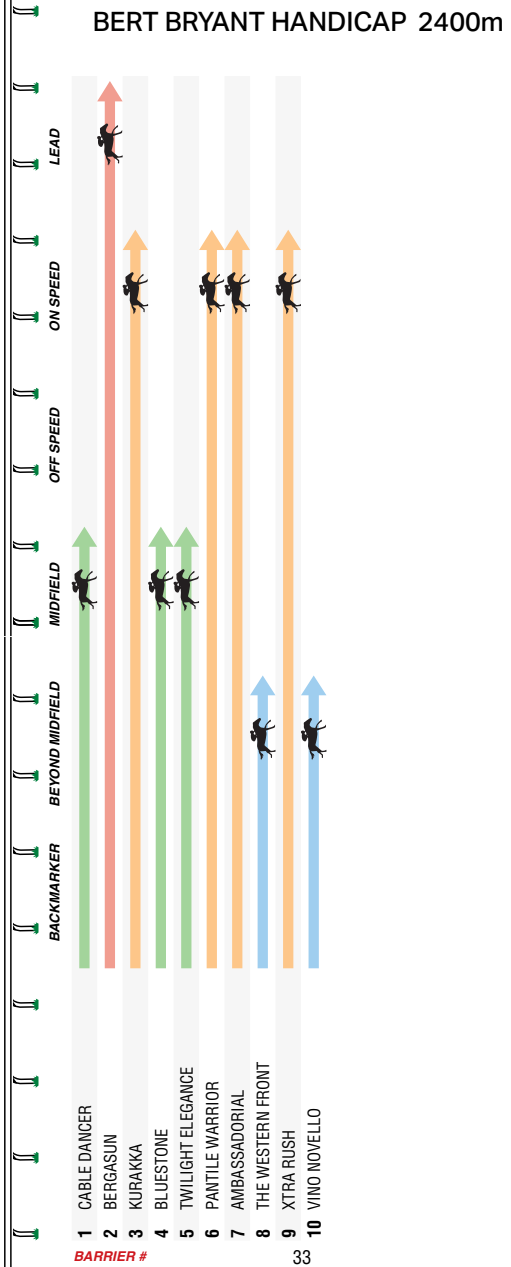

SPEED RATINGS (Horses listed by barrier)