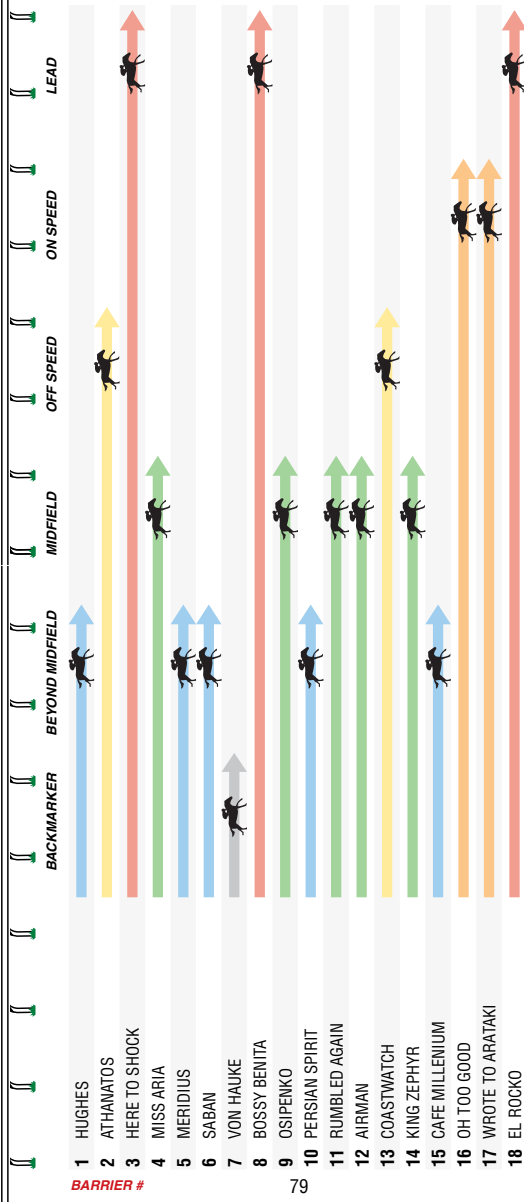

Dual Winners: Debnier (2002/2003), Jet Fighter (1987/1988)

Mares Winners: (6) Barn's on Fire (2020), Country Lane (1996), Kaimma Queen (1984), Hooplahmah (1983), Golden Fantasy (1977), Joyance (1952)

Longest Priced Winners: 261 (Mendeara Etoile-1985) 201 (Go Flesh Go-2000, Aquatorial-1981, Fuss-1961, Burdindi-1954)

Shortest Priced Winners: 46f (Nicopolis-1964) $2.50f6-4f (Black Heart Bart-2016, Romantic Son-1971) 13/8f (Abdul-1972, DH)

Record of horses with 68kg or above (last 30 years): 38 starters for 4 wins (Mr Quickie-2021, Black Heart Bart-2016, Budriguez-2013, El Mirada-1999),

1 second, 33 unplaced

Leading Trainers: George Hanlon, John Hawkes, Ken Hilton, Fred Hoysted, Mick Price (3), Allen Browell, Bart Cummings, Ben, Will & JD Hayes, Tommy Hughes (Str),

Robert Laing (2)

Leading Jockeys: Darren Gauci (5), Jamie (Kab) Melham, Frank Reys, Harry White (3), Luke Currie, MiGe Didham, Ben, Pat Hyland, Jim Johnson, Steven King, Geoff Lane,

Peter Mertens, Ernie Sellers, Dale Short (2)

SPEED RATINGS (Horses listed by barrier)

SPORTSBET VICTORIA HANDICAP (Group 3) 1400m