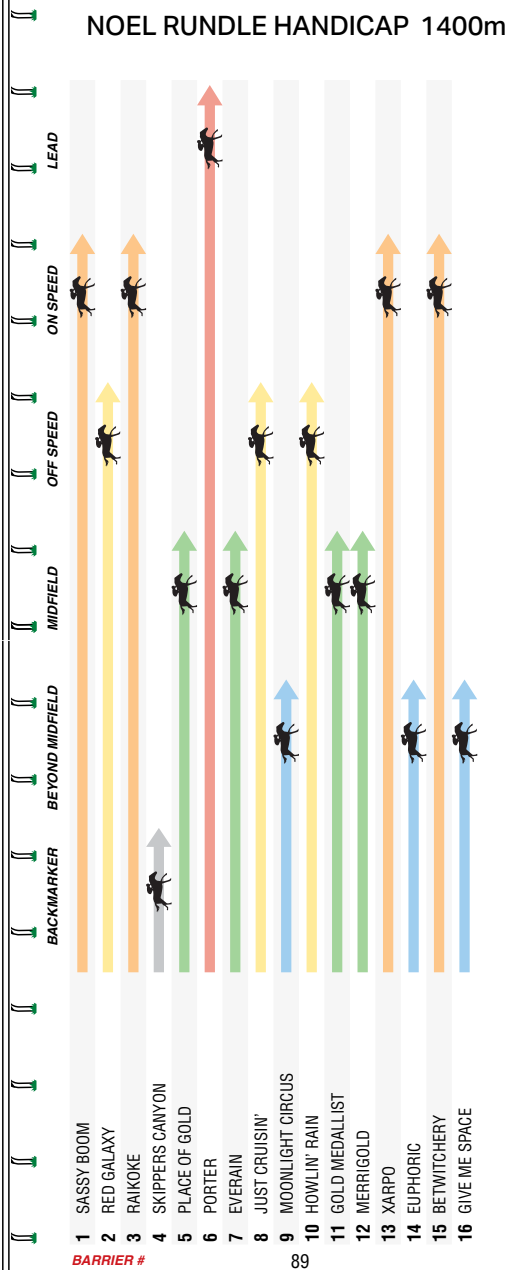

SPEED RATINGS (Horses listed by barrier)

LEAD ↑