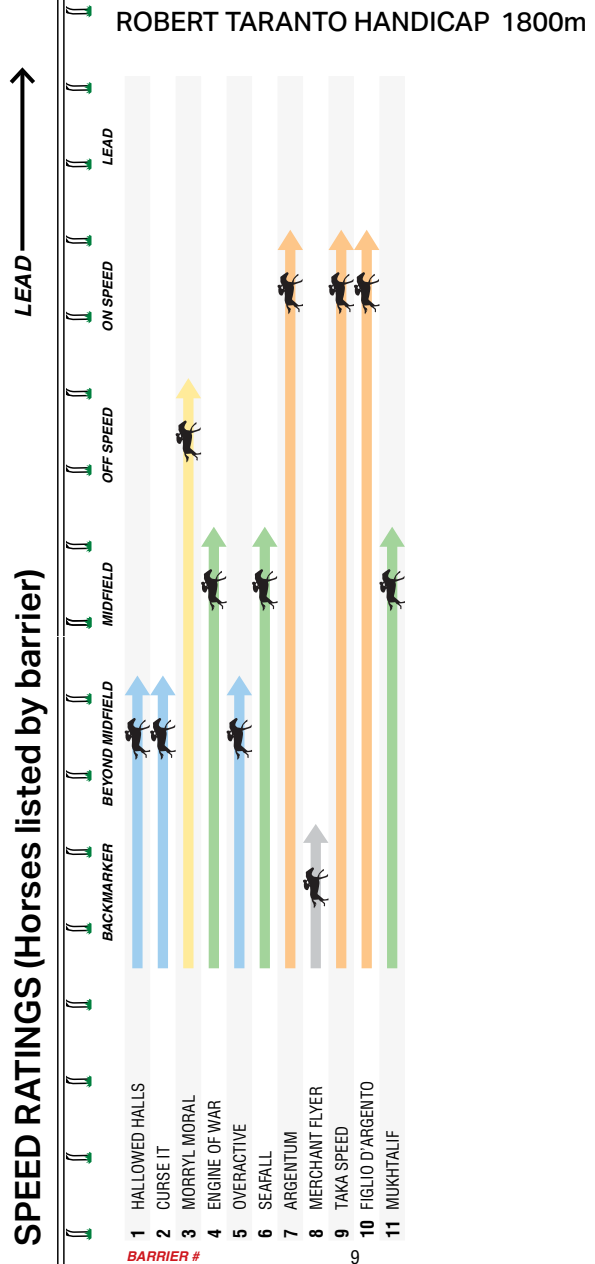

SPEED RATINGS (Horses listed by barrier)